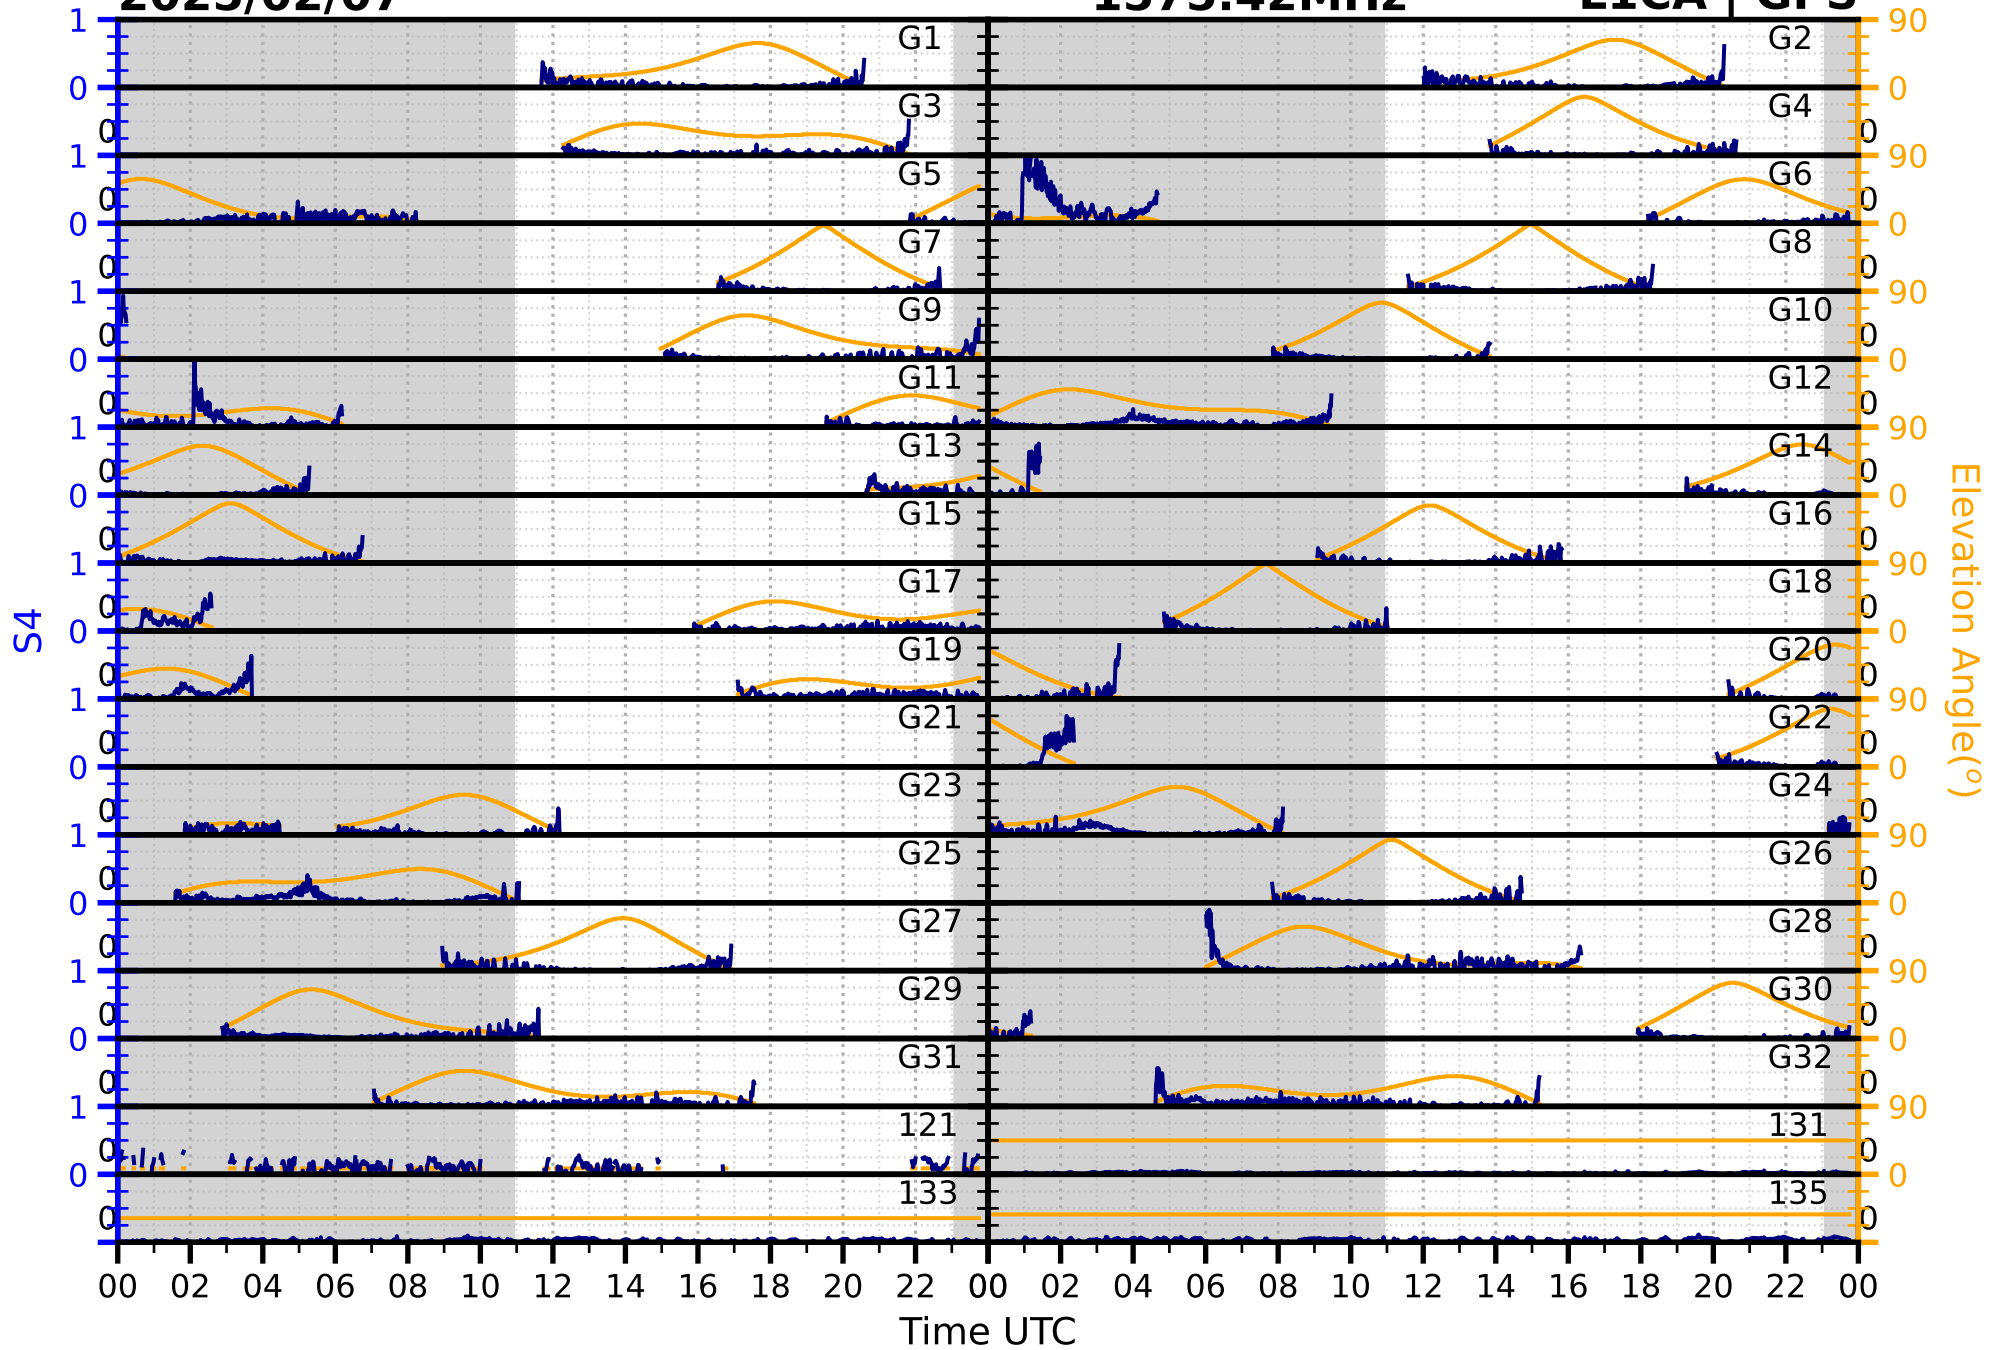

2025/02/07

S4

1575.42MHz

L1CA | GPS

2025/02/07

S4

1575.42MHz

L1BC | GALILEO

2025/02/07

S4

1602MHz

L1CA | GLONASS