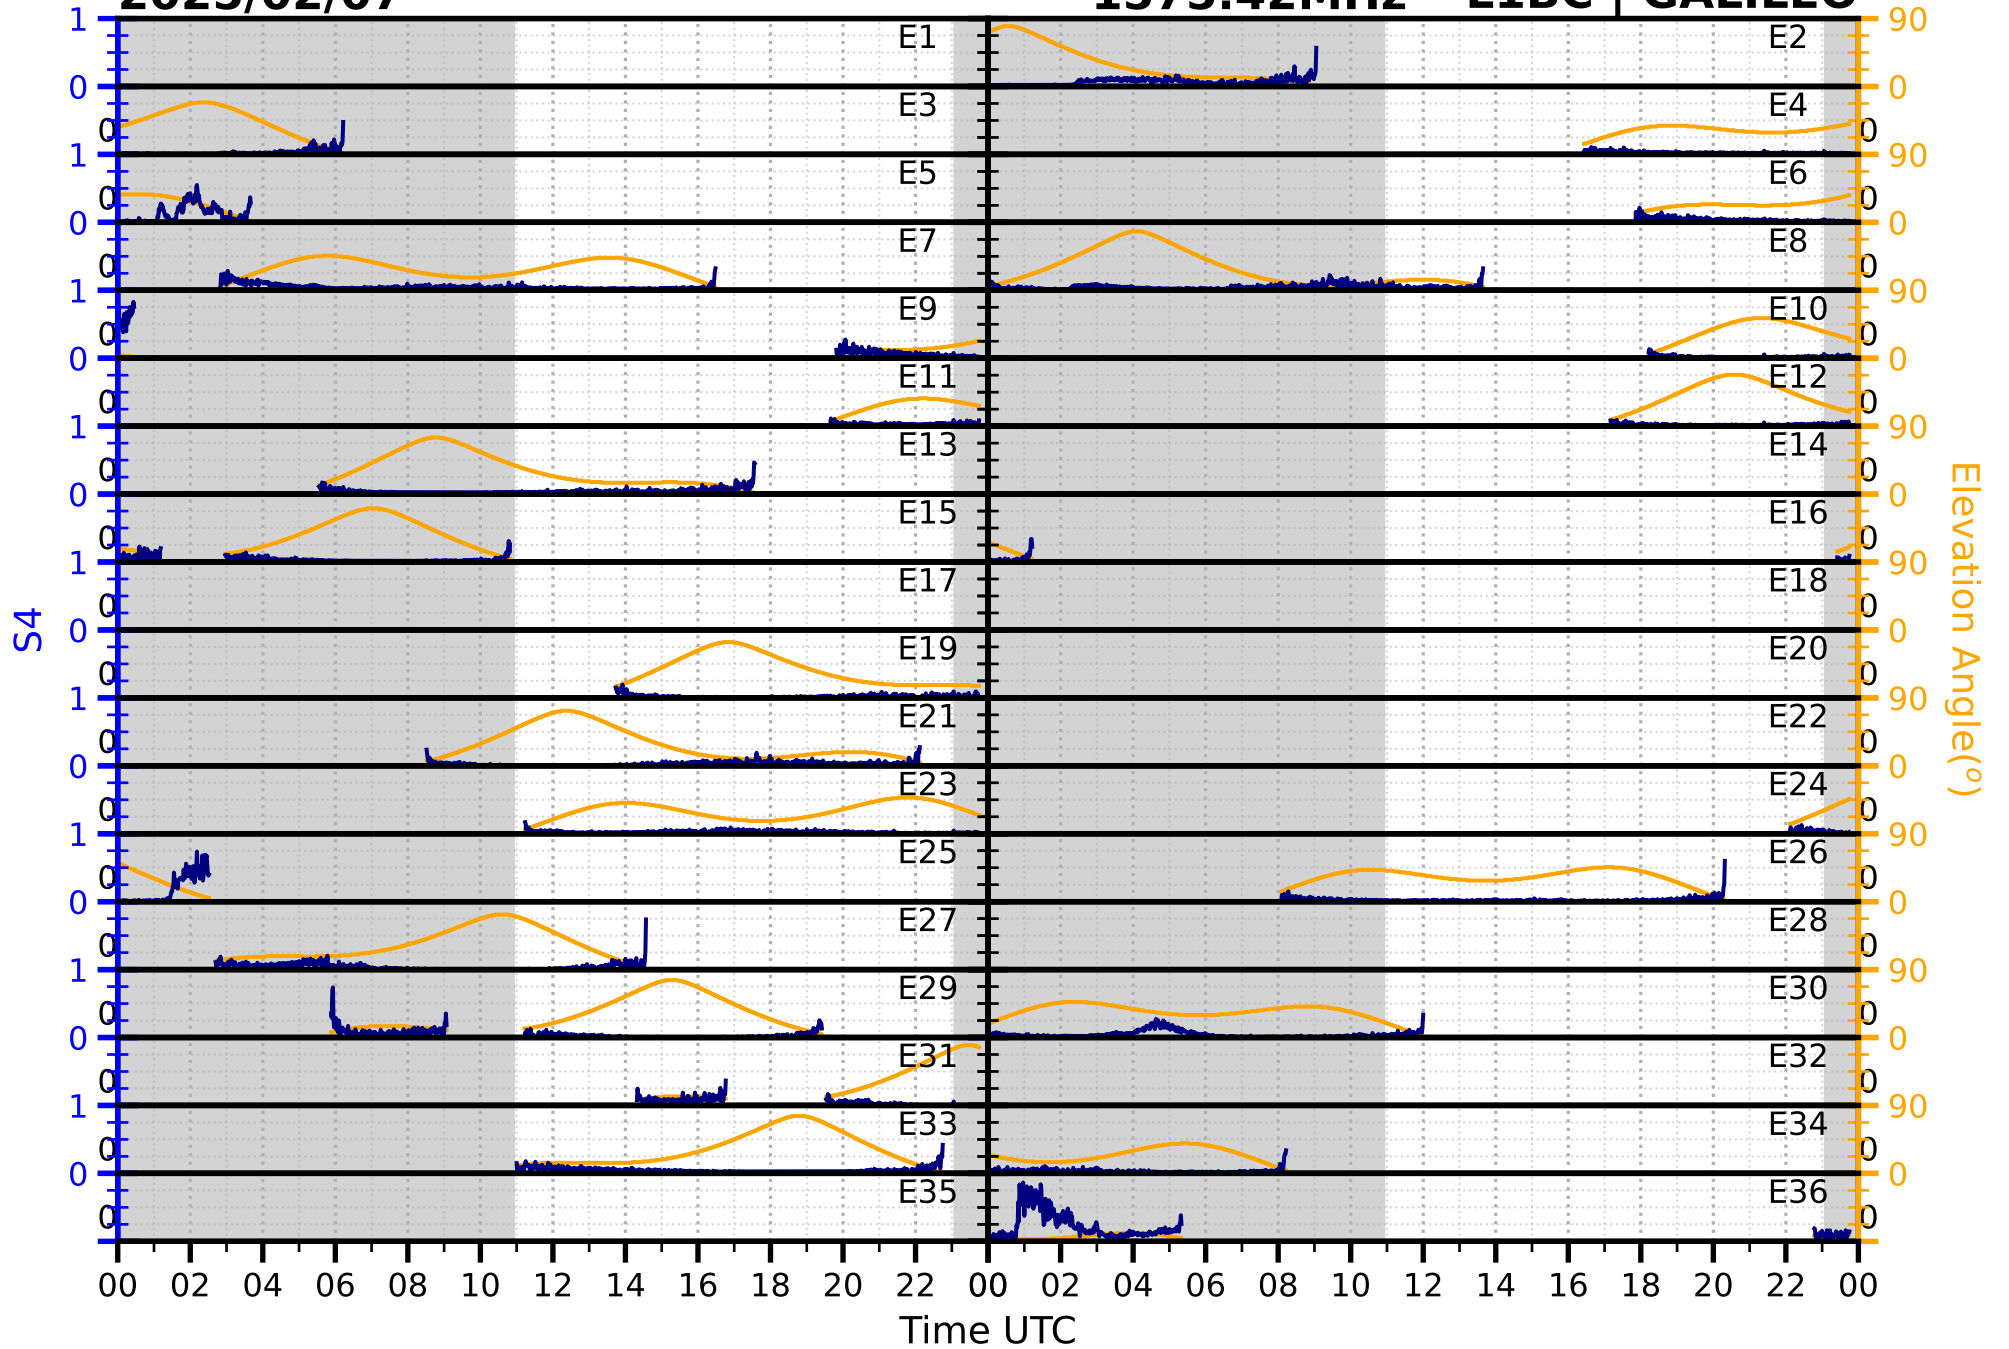

2025/02/07

S4

1575.42MHz

L1CA | GPS

2025/02/07

S4

1575.42MHz

L1BC | GALILEO

2025/02/07

S4

1602MHz

L1CA | GLONASS