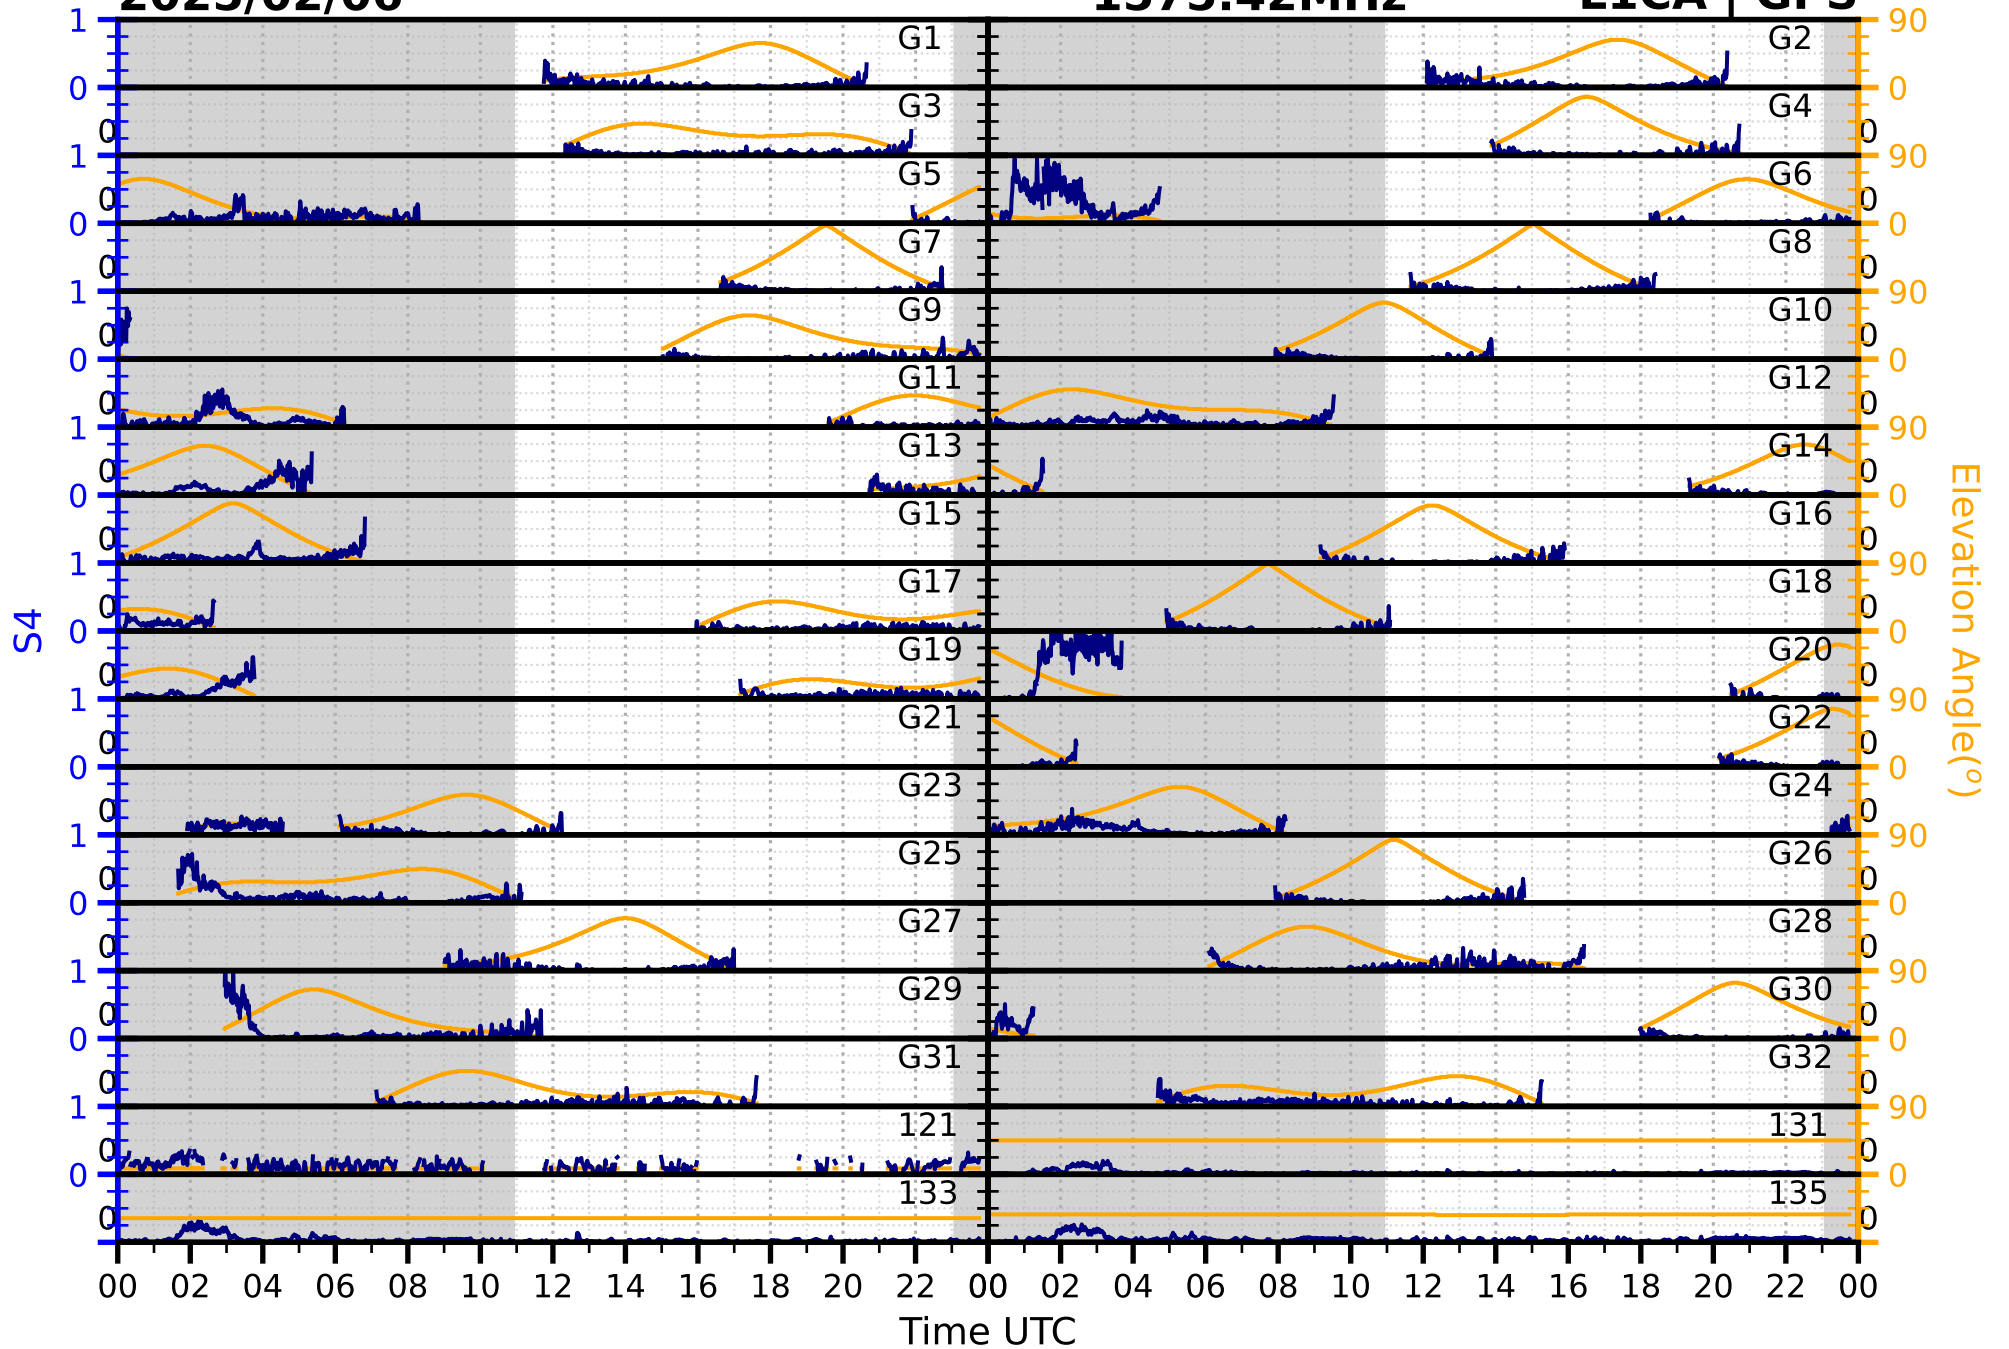

2025/02/06

S4

1575.42MHz

L1CA | GPS

2025/02/06

S4

1575.42MHz

L1BC | GALILEO

2025/02/06

S4

1602MHz

L1CA | GLONASS