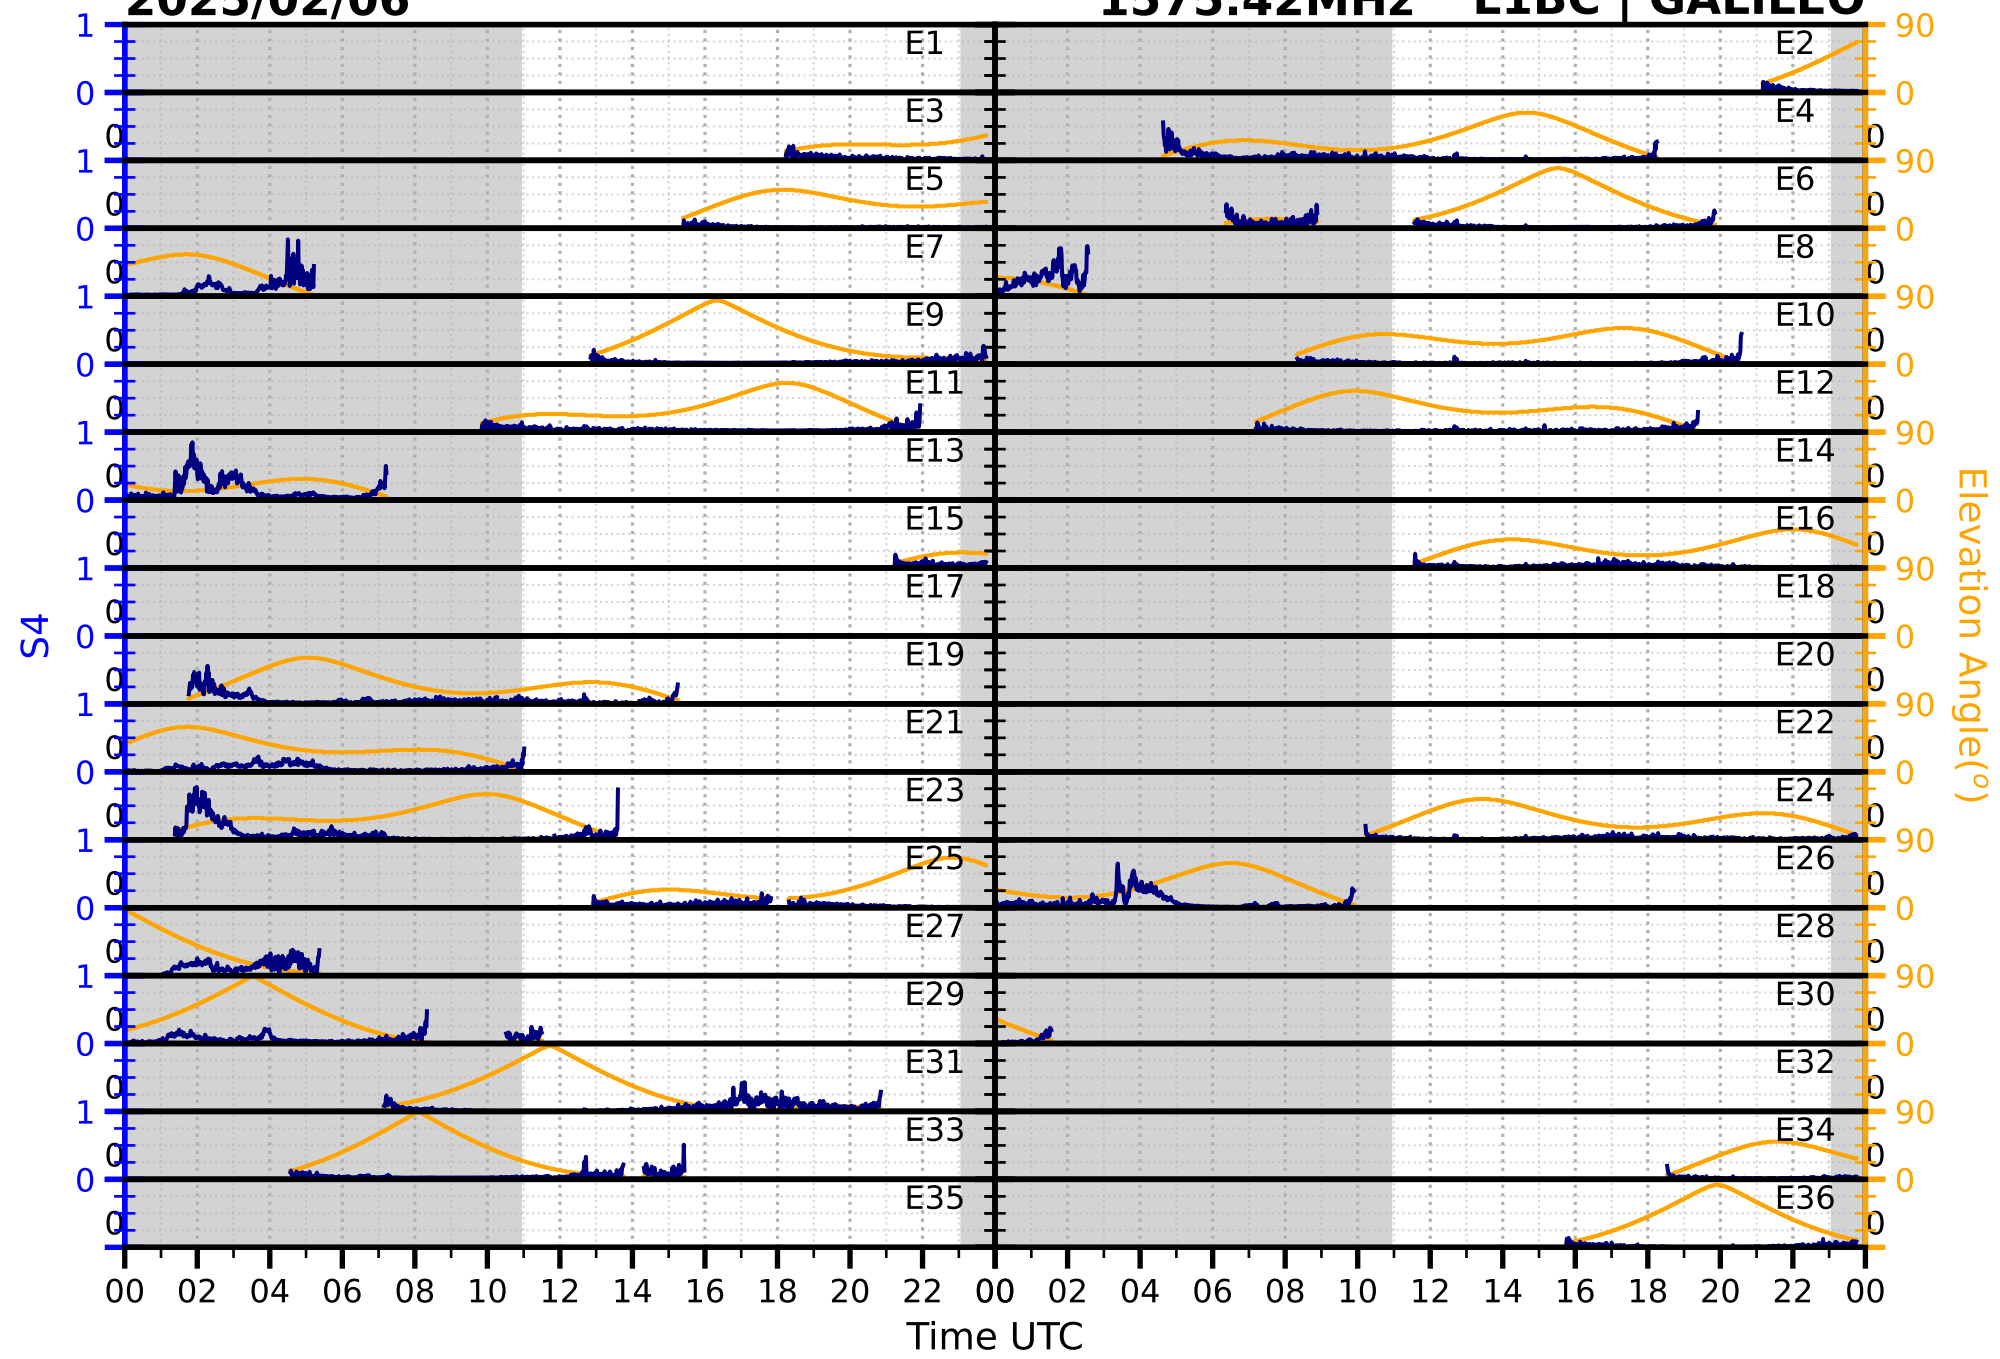

2025/02/06

S4

1575.42MHz

L1CA | GPS

2025/02/06

S4

1575.42MHz

L1BC | GALILEO

2025/02/06

S4

1602MHz

L1CA | GLONASS