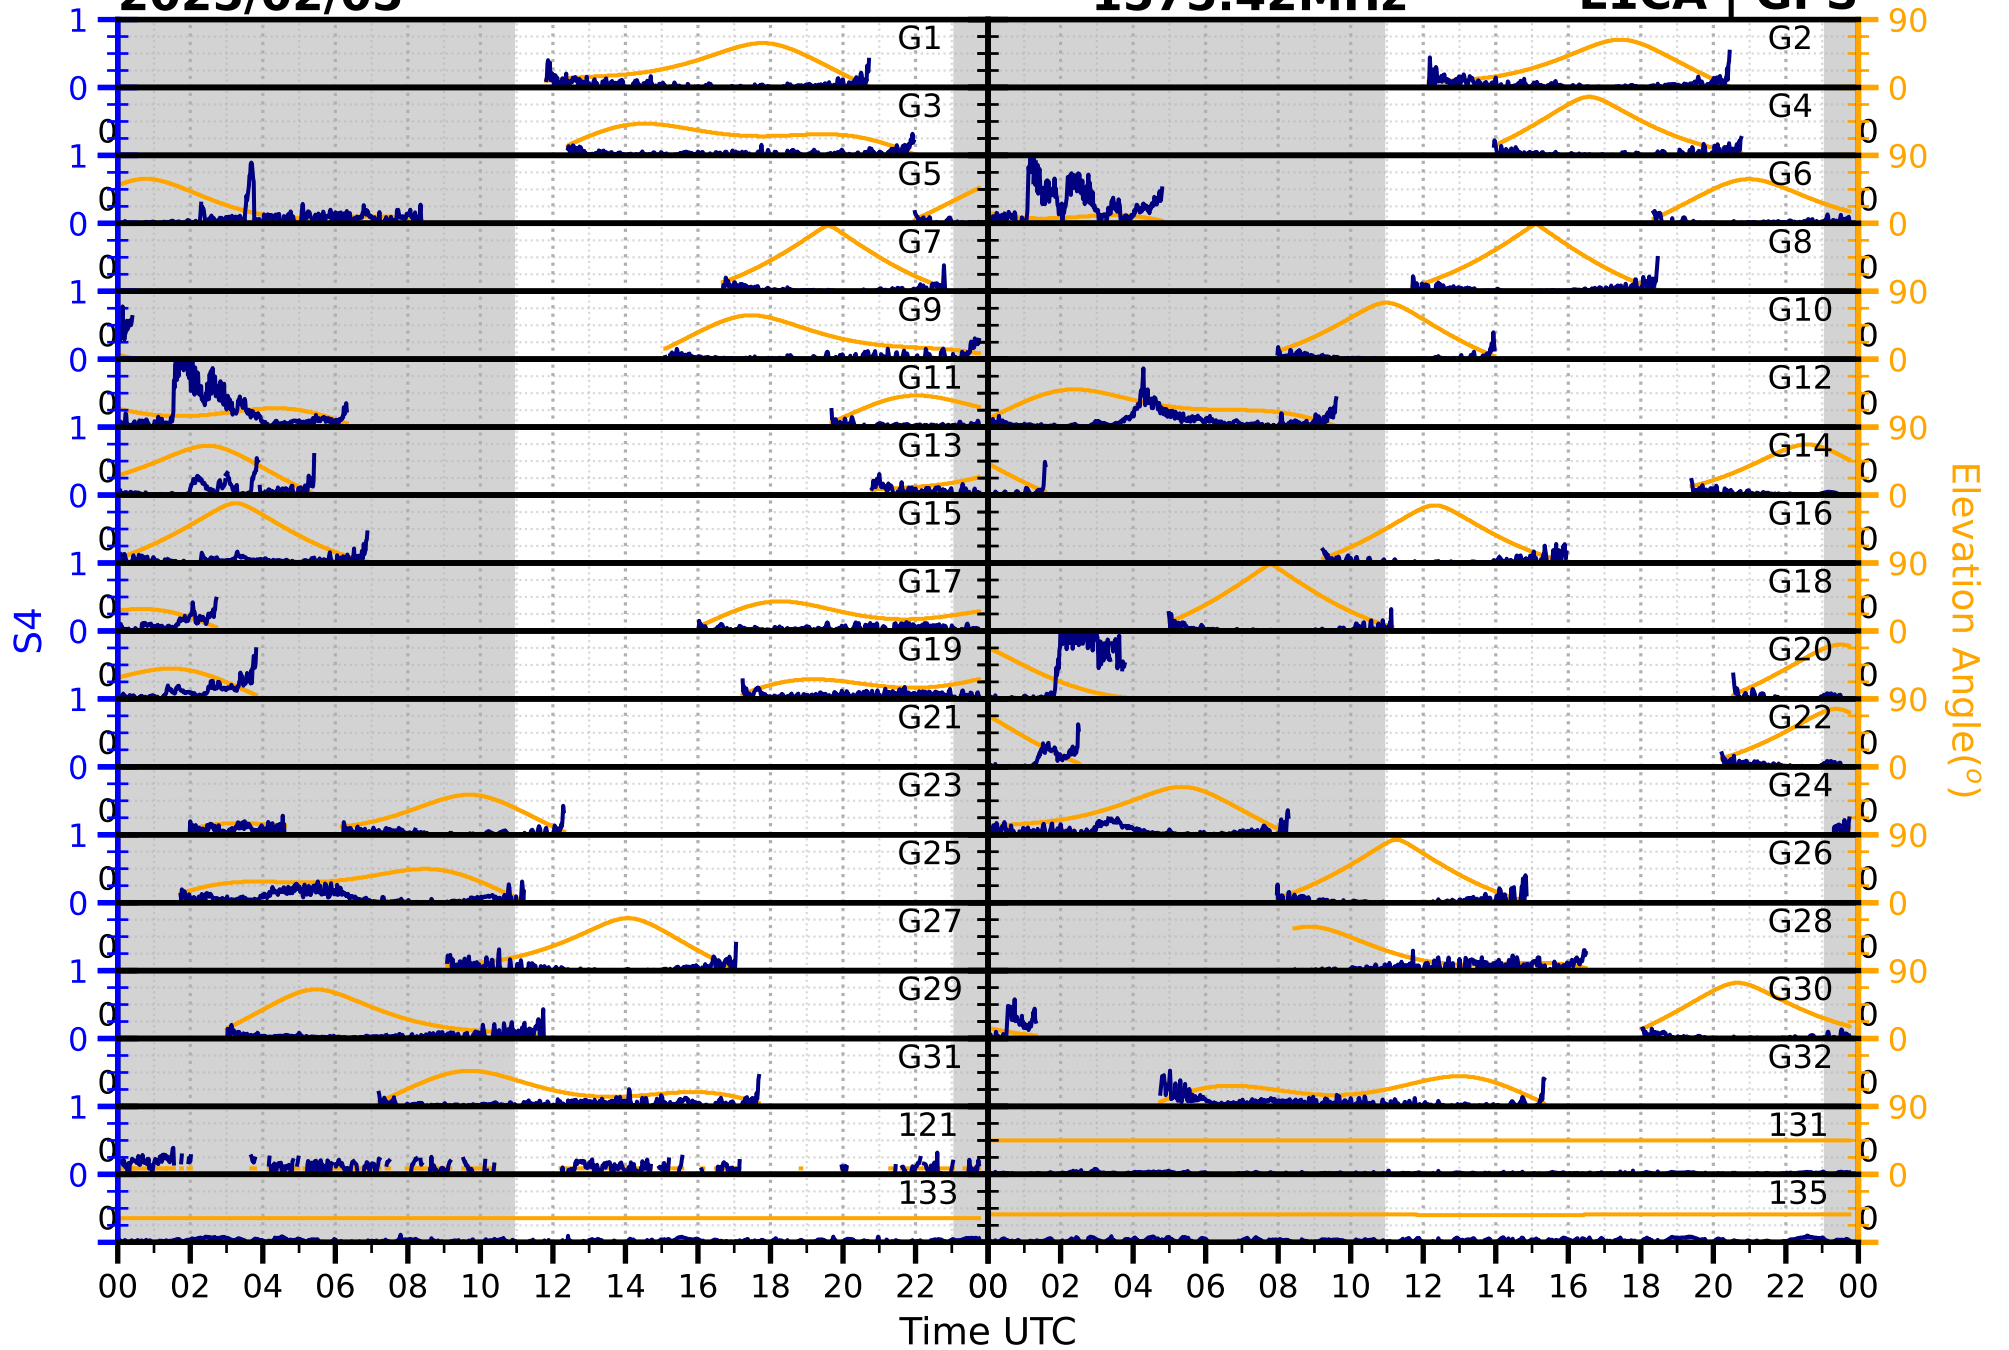

2025/02/05

S4

1575.42MHz

L1CA | GPS

2025/02/05

S4

1575.42MHz

L1BC | GALILEO

2025/02/05

S4

1602MHz

L1CA | GLONASS