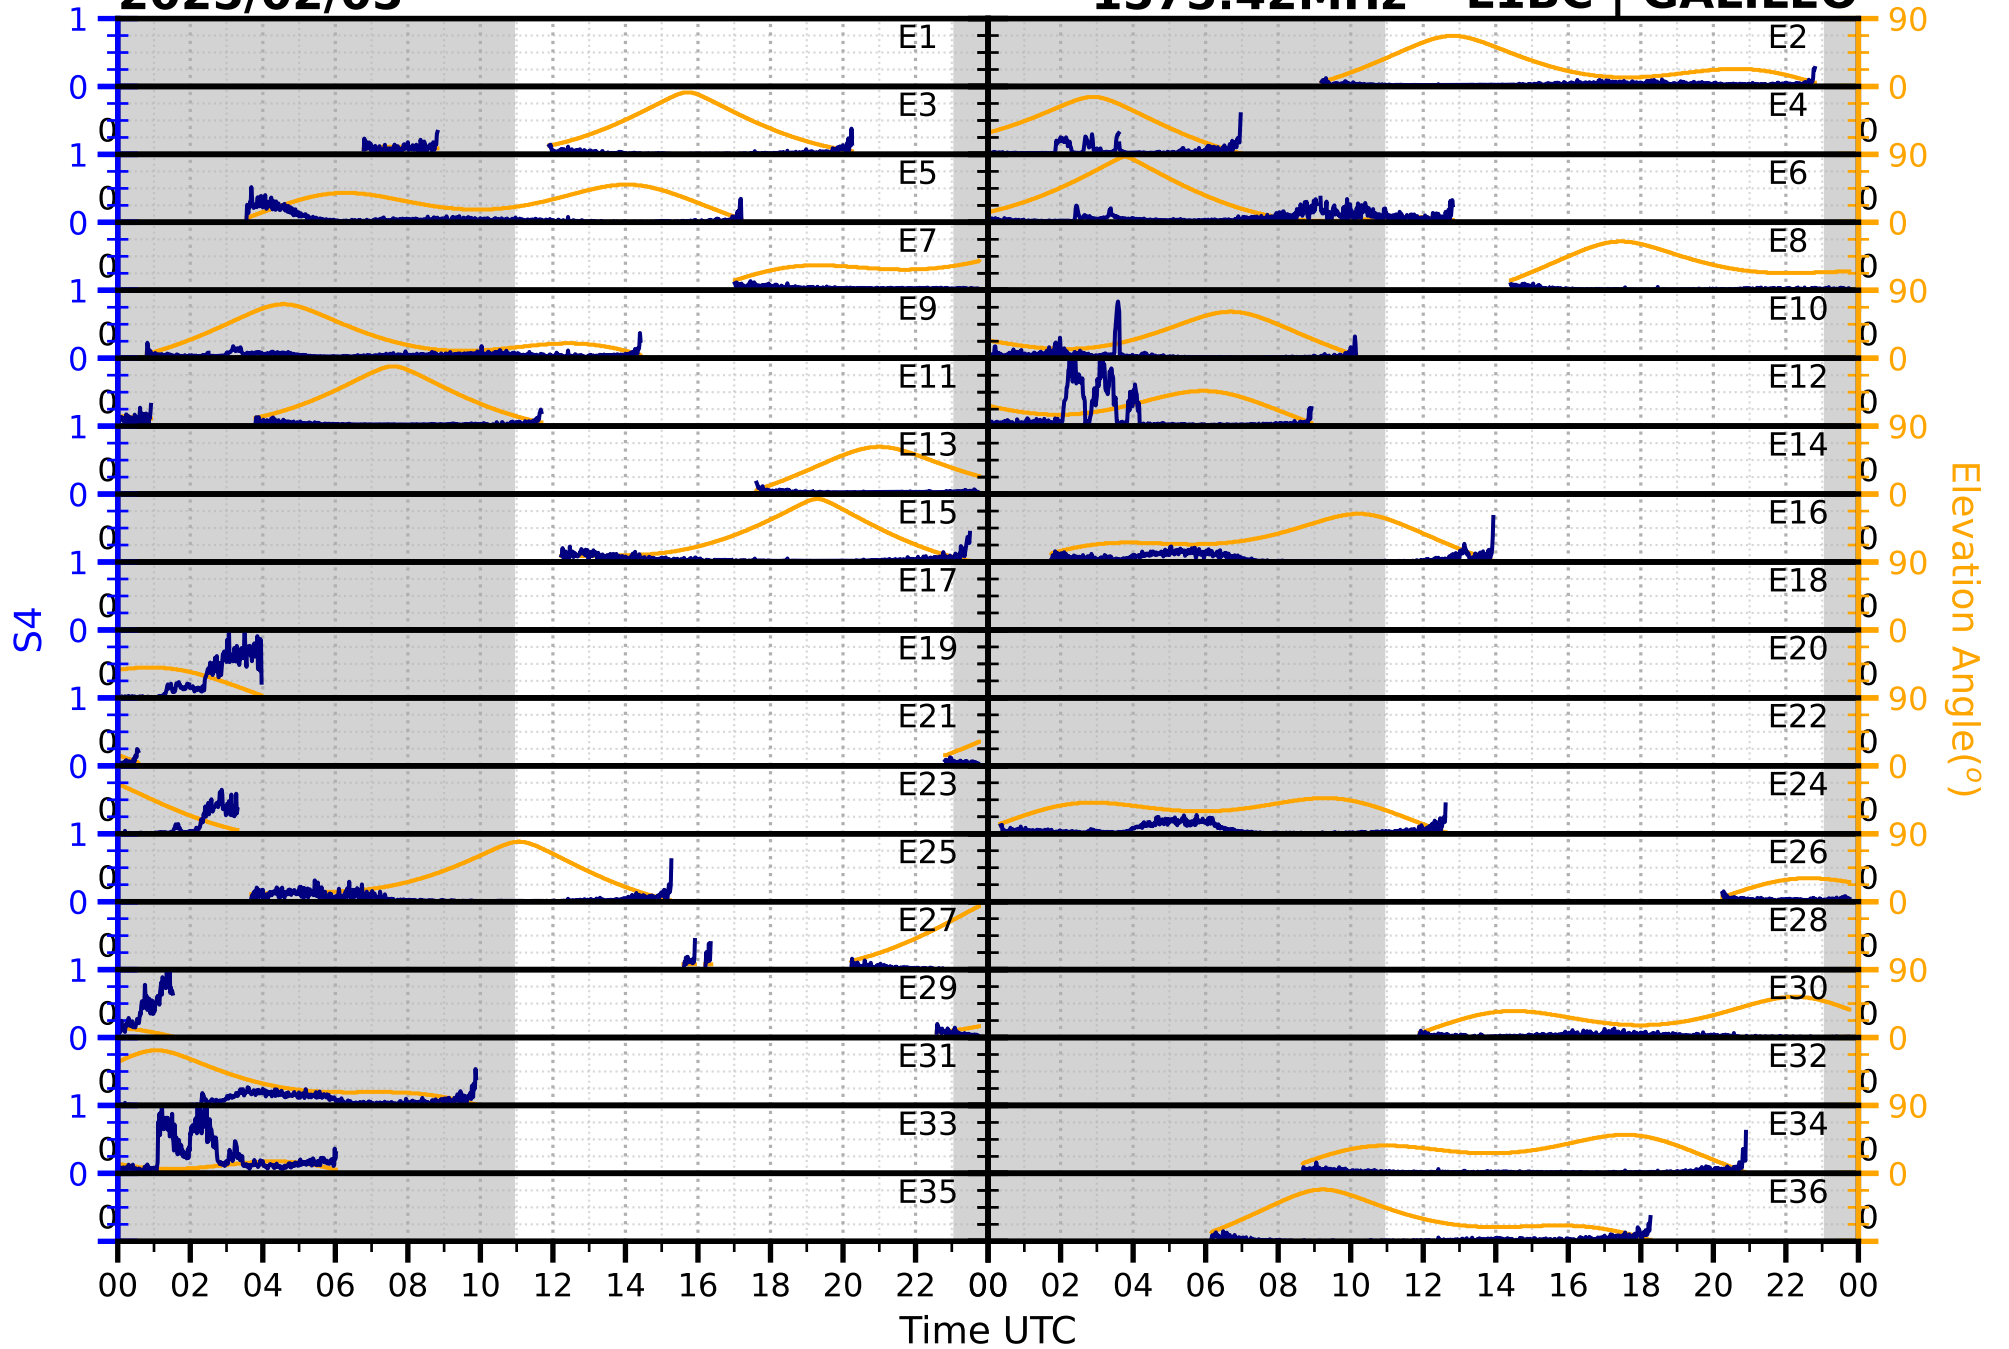

2025/02/05

S4

1575.42MHz

L1CA | GPS

2025/02/05

S4

1575.42MHz

L1BC | GALILEO

2025/02/05

S4

1602MHz

L1CA | GLONASS