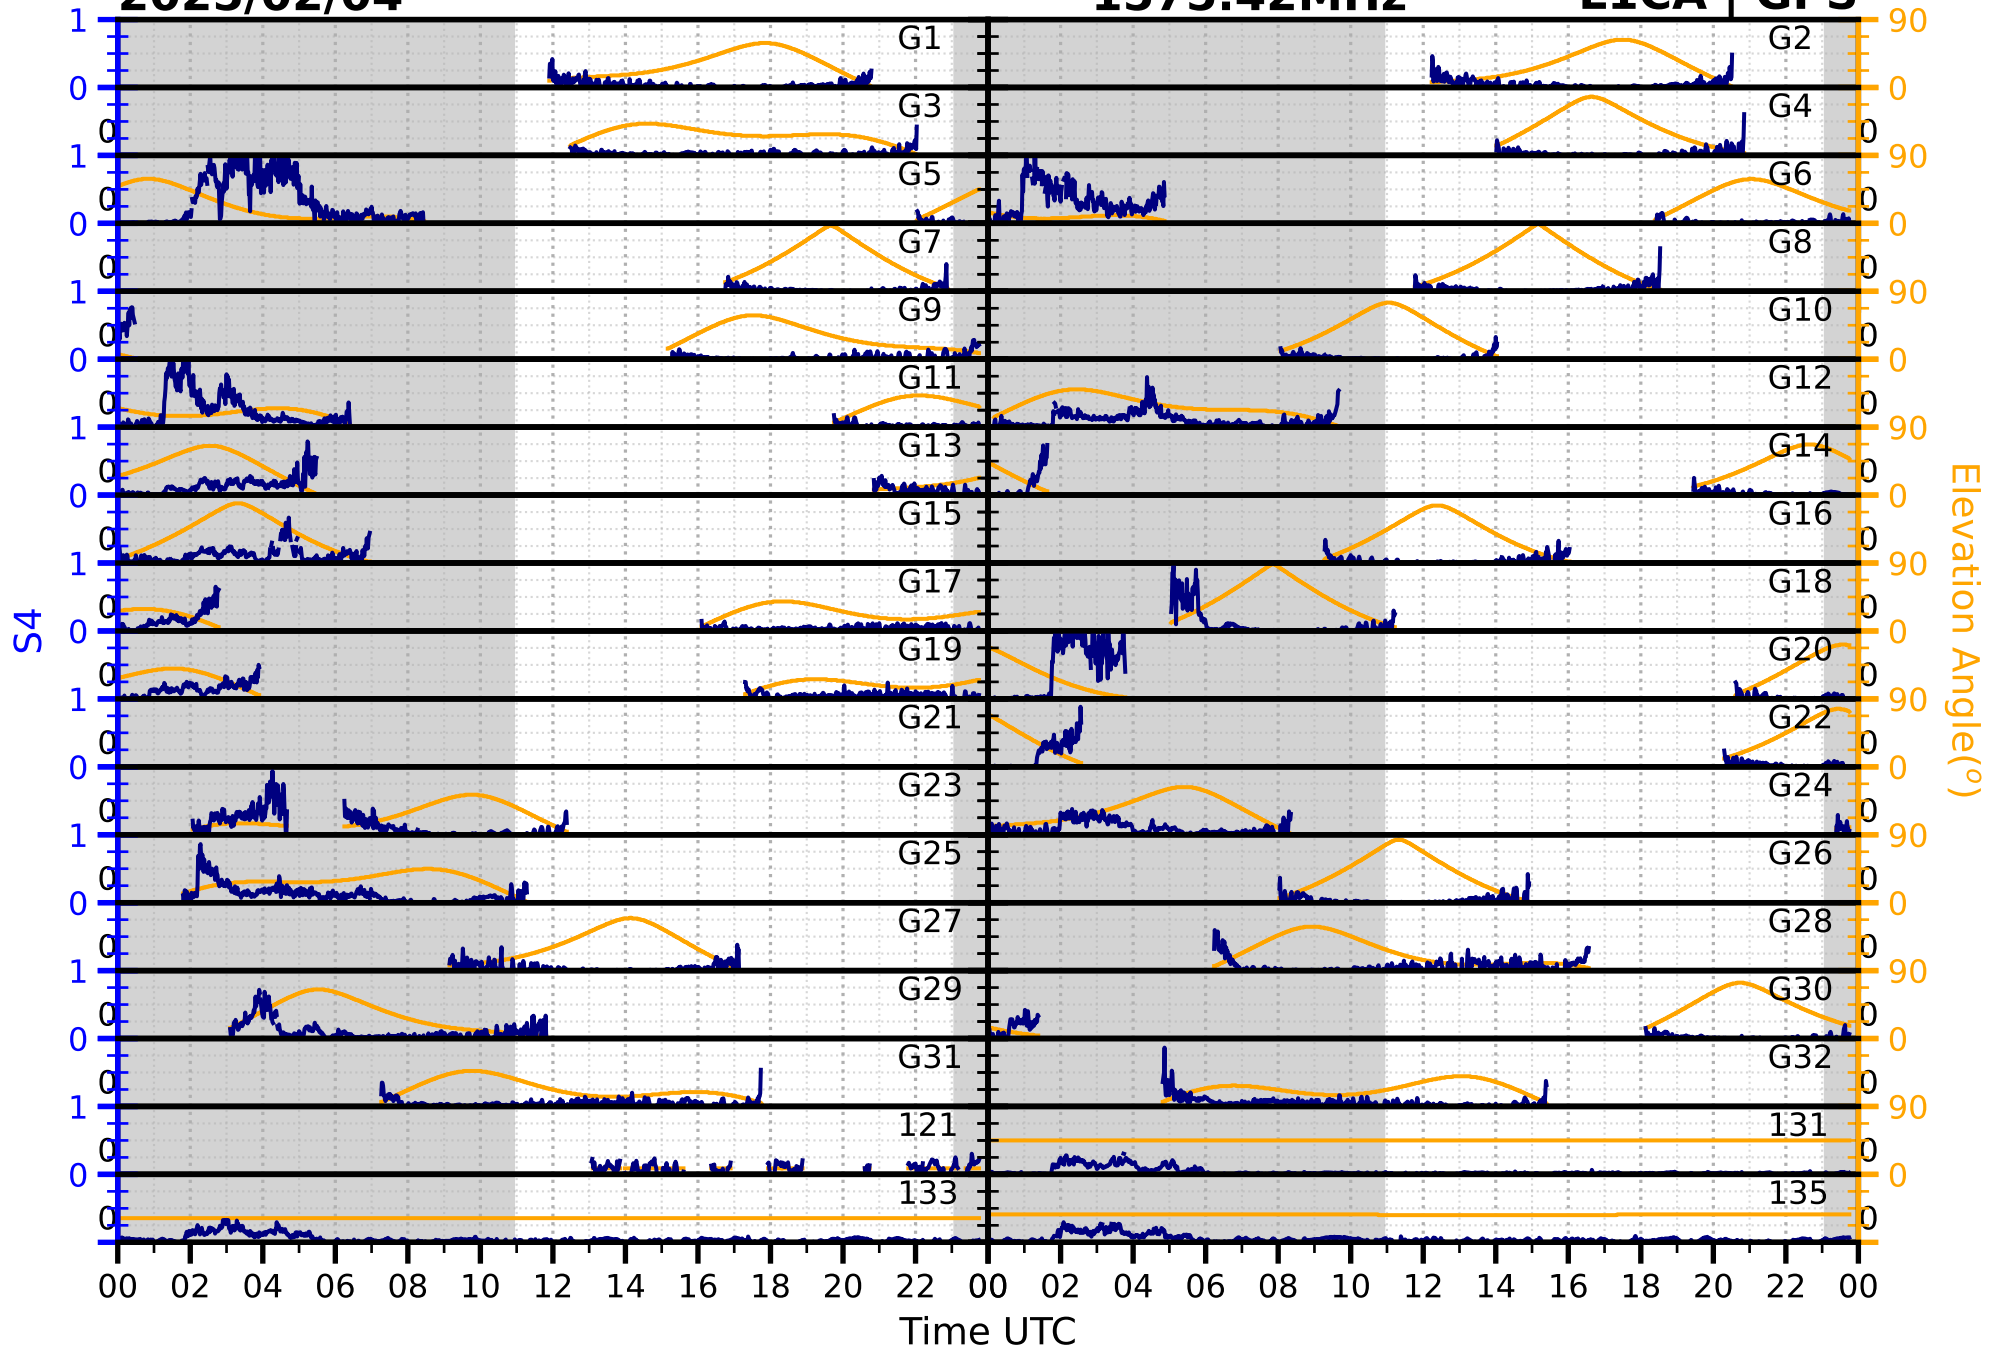

2025/02/04

S4

1575.42MHz

L1CA | GPS

2025/02/04

S4 1575.42MHz L1BC | GALILEO

2025/02/04

S4

1602MHz

L1CA | GLONASS