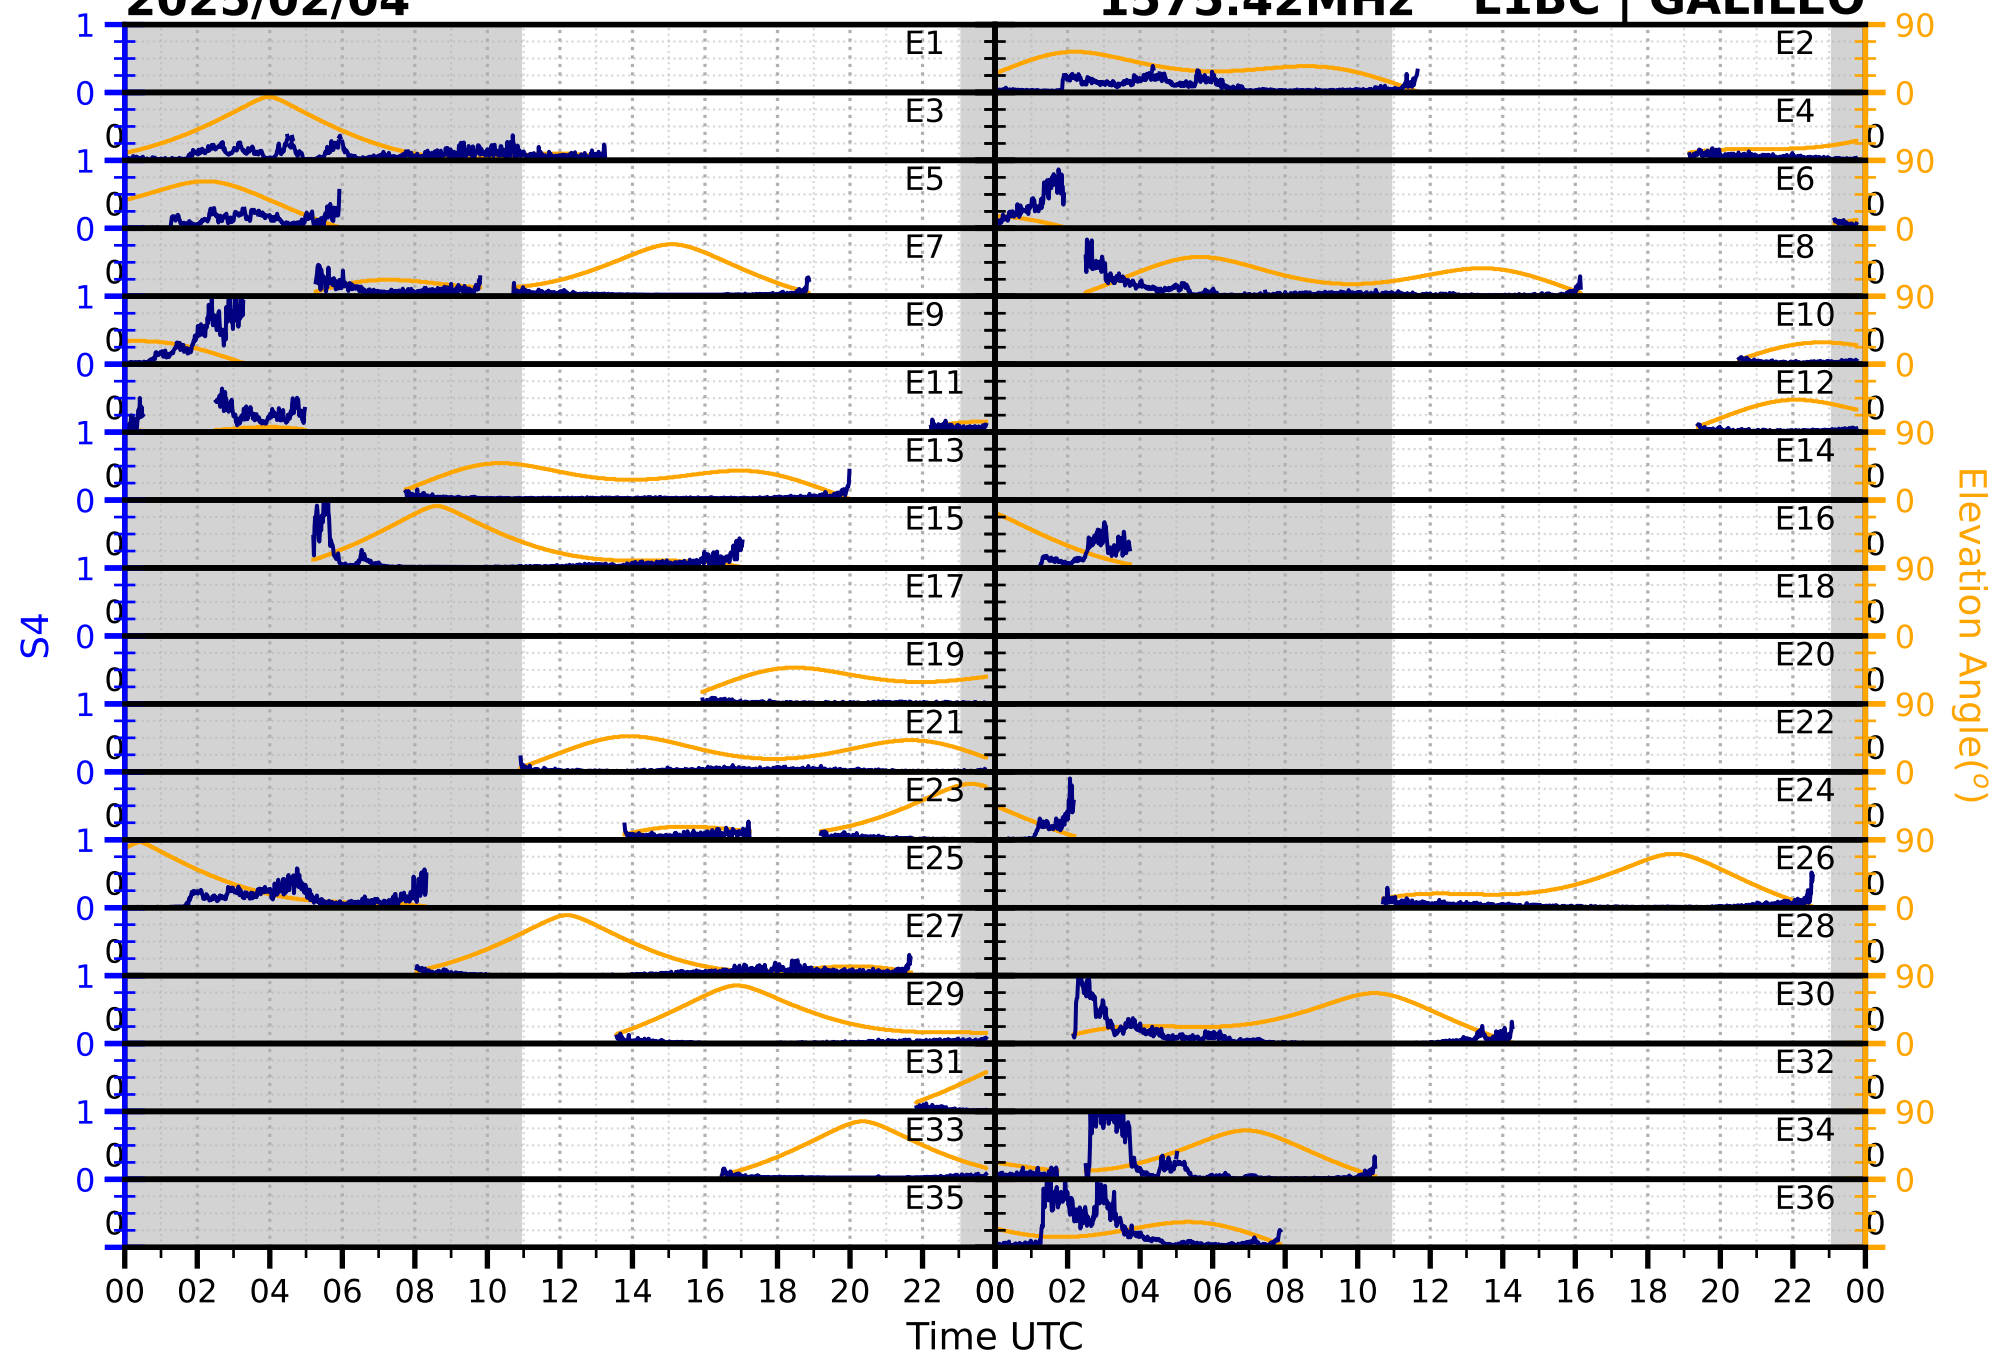

2025/02/04

S4

1575.42MHz

L1CA | GPS

2025/02/04

S4 1575.42MHz L1BC | GALILEO

2025/02/04

S4

1602MHz

L1CA | GLONASS