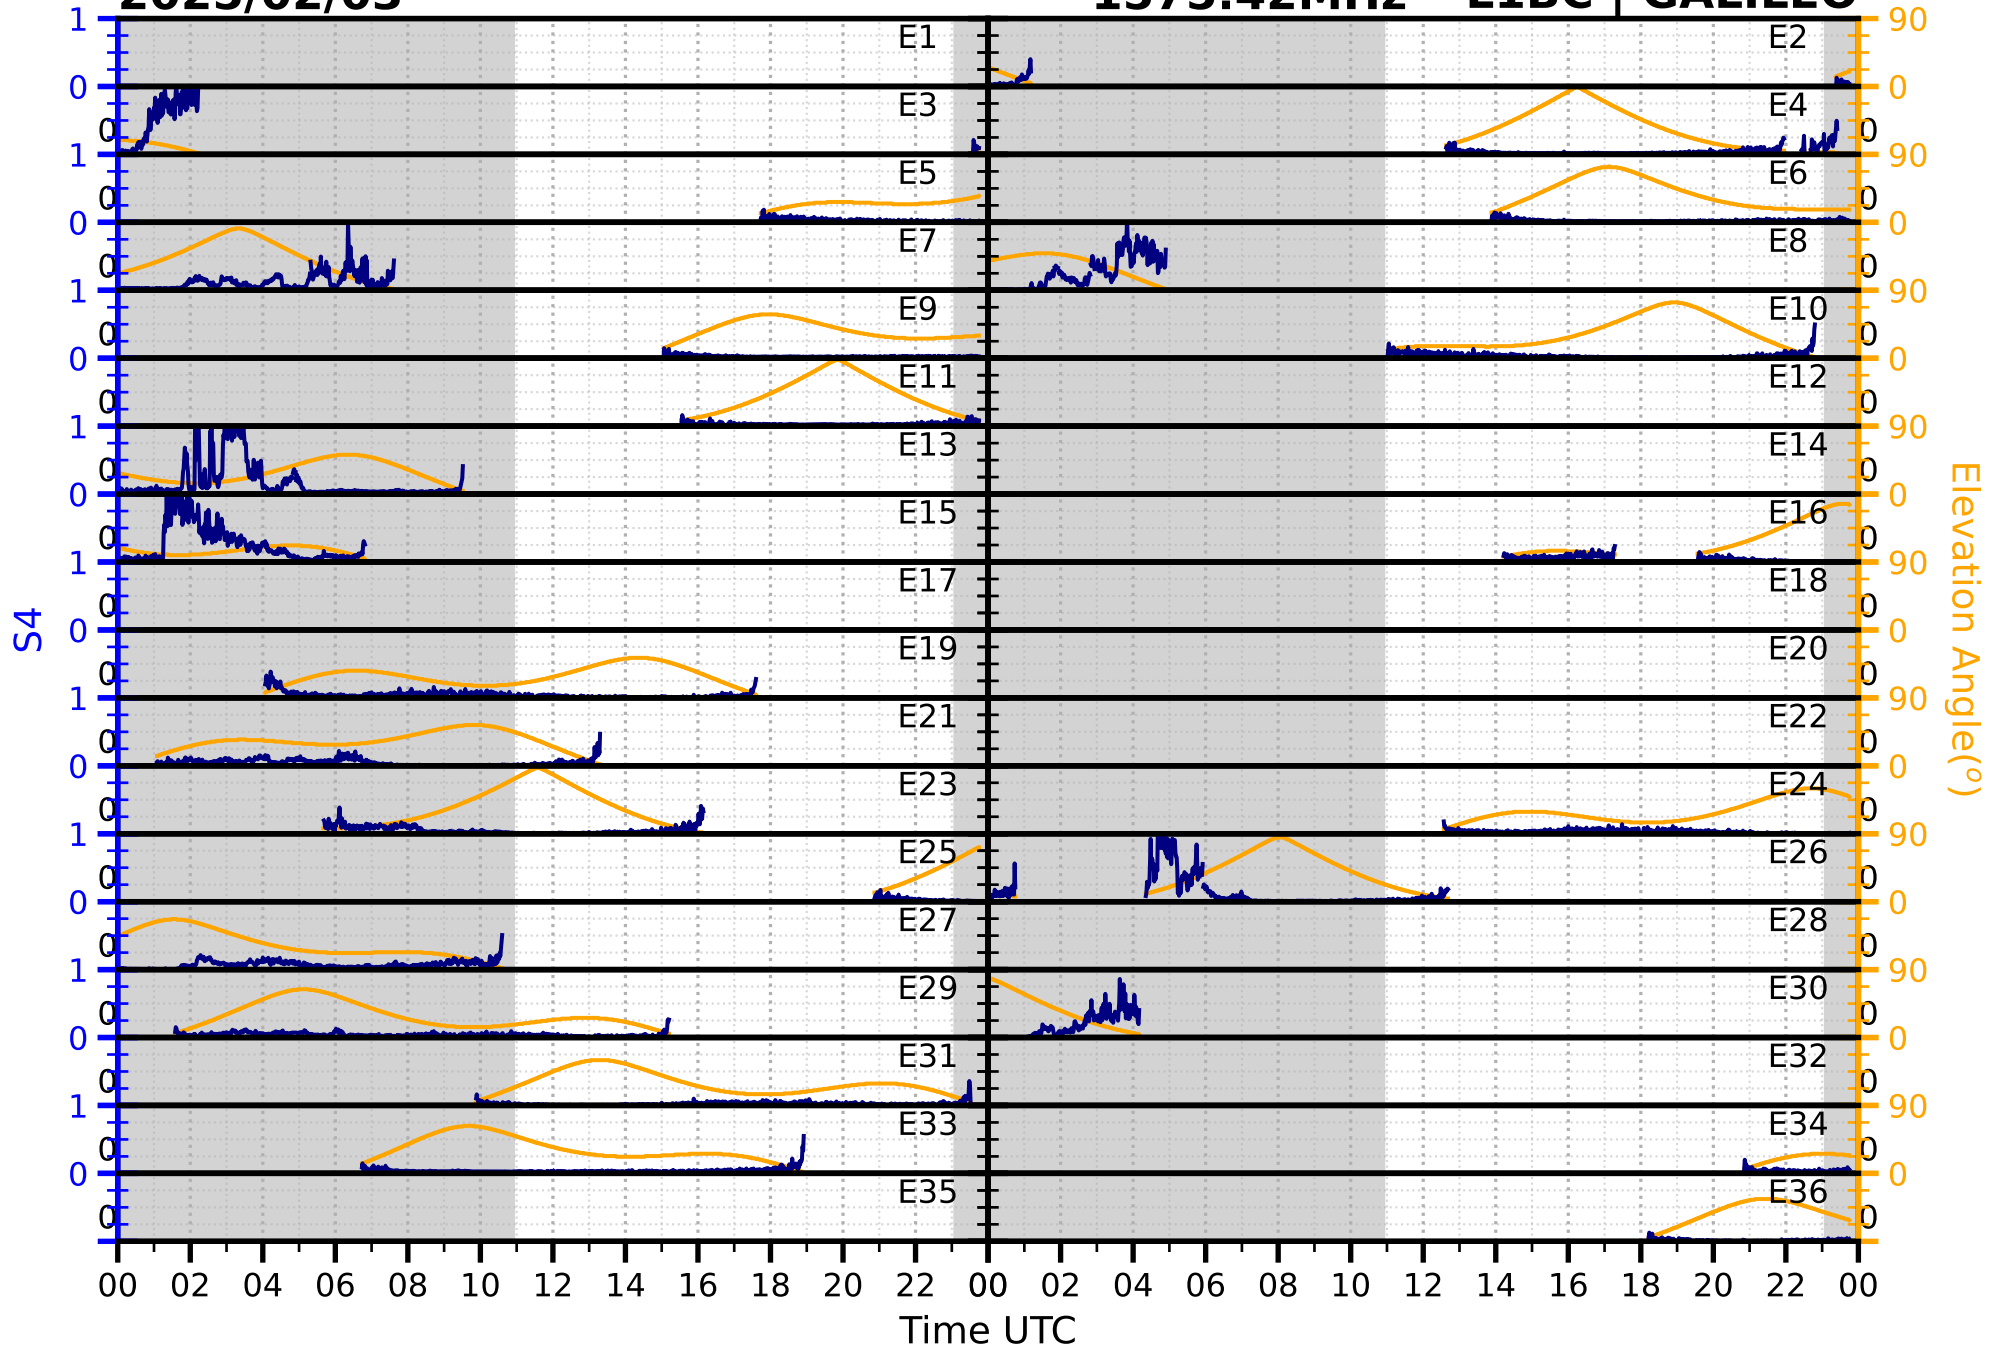

2025/02/03

S4

1575.42MHz

L1CA | GPS

2025/02/03

S4

1575.42MHz

L1BC | GALILEO

2025/02/03

S4

1602MHz

L1CA | GLONASS