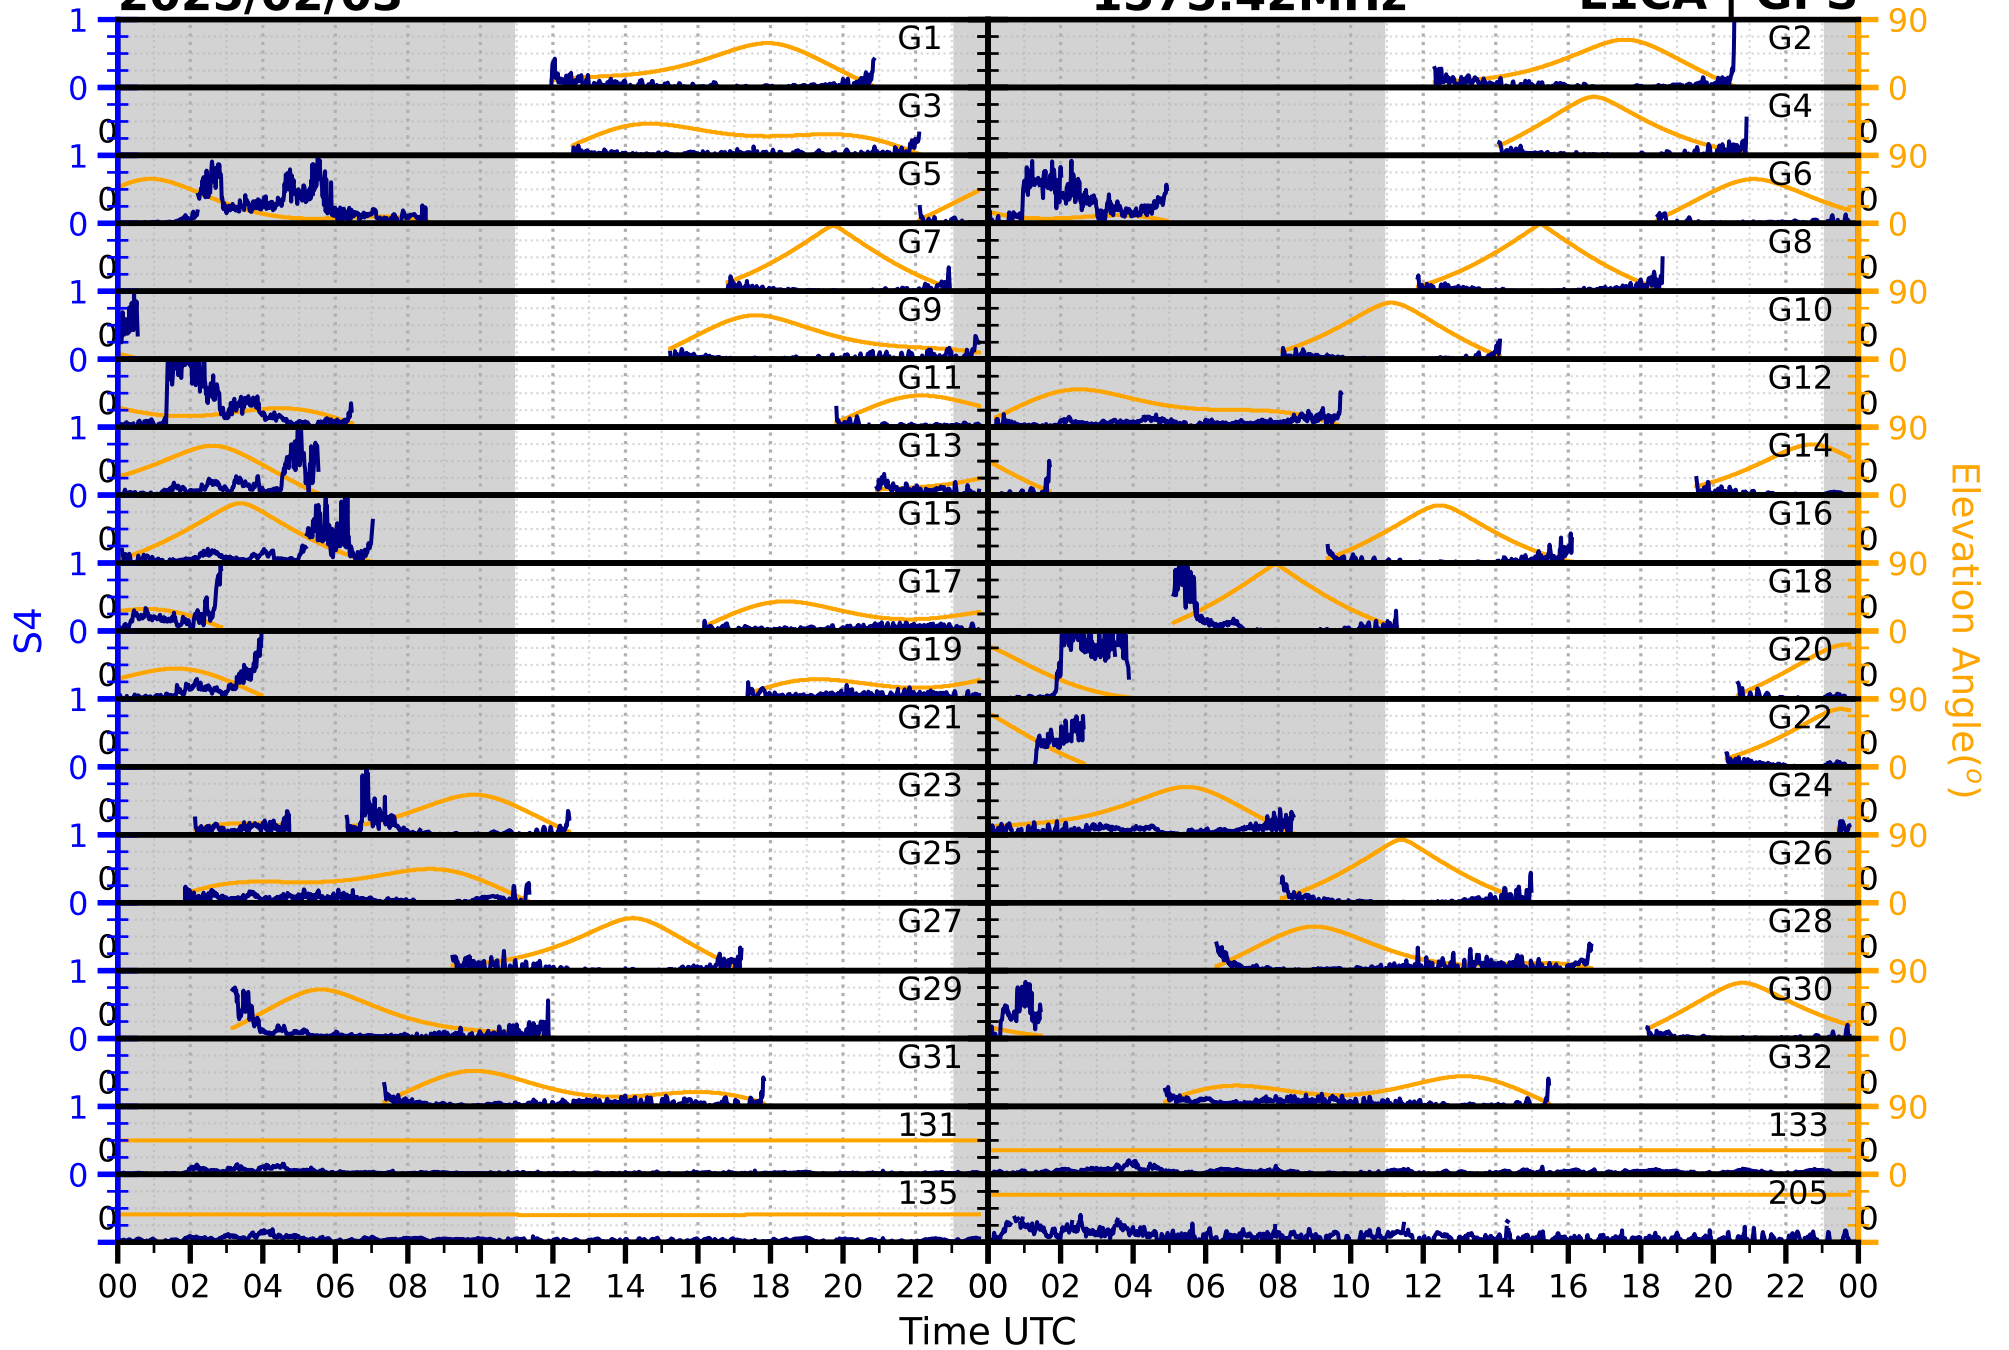

2025/02/03

S4

1575.42MHz

L1CA | GPS

2025/02/03

S4

1575.42MHz

L1BC | GALILEO

2025/02/03

S4

1602MHz

L1CA | GLONASS