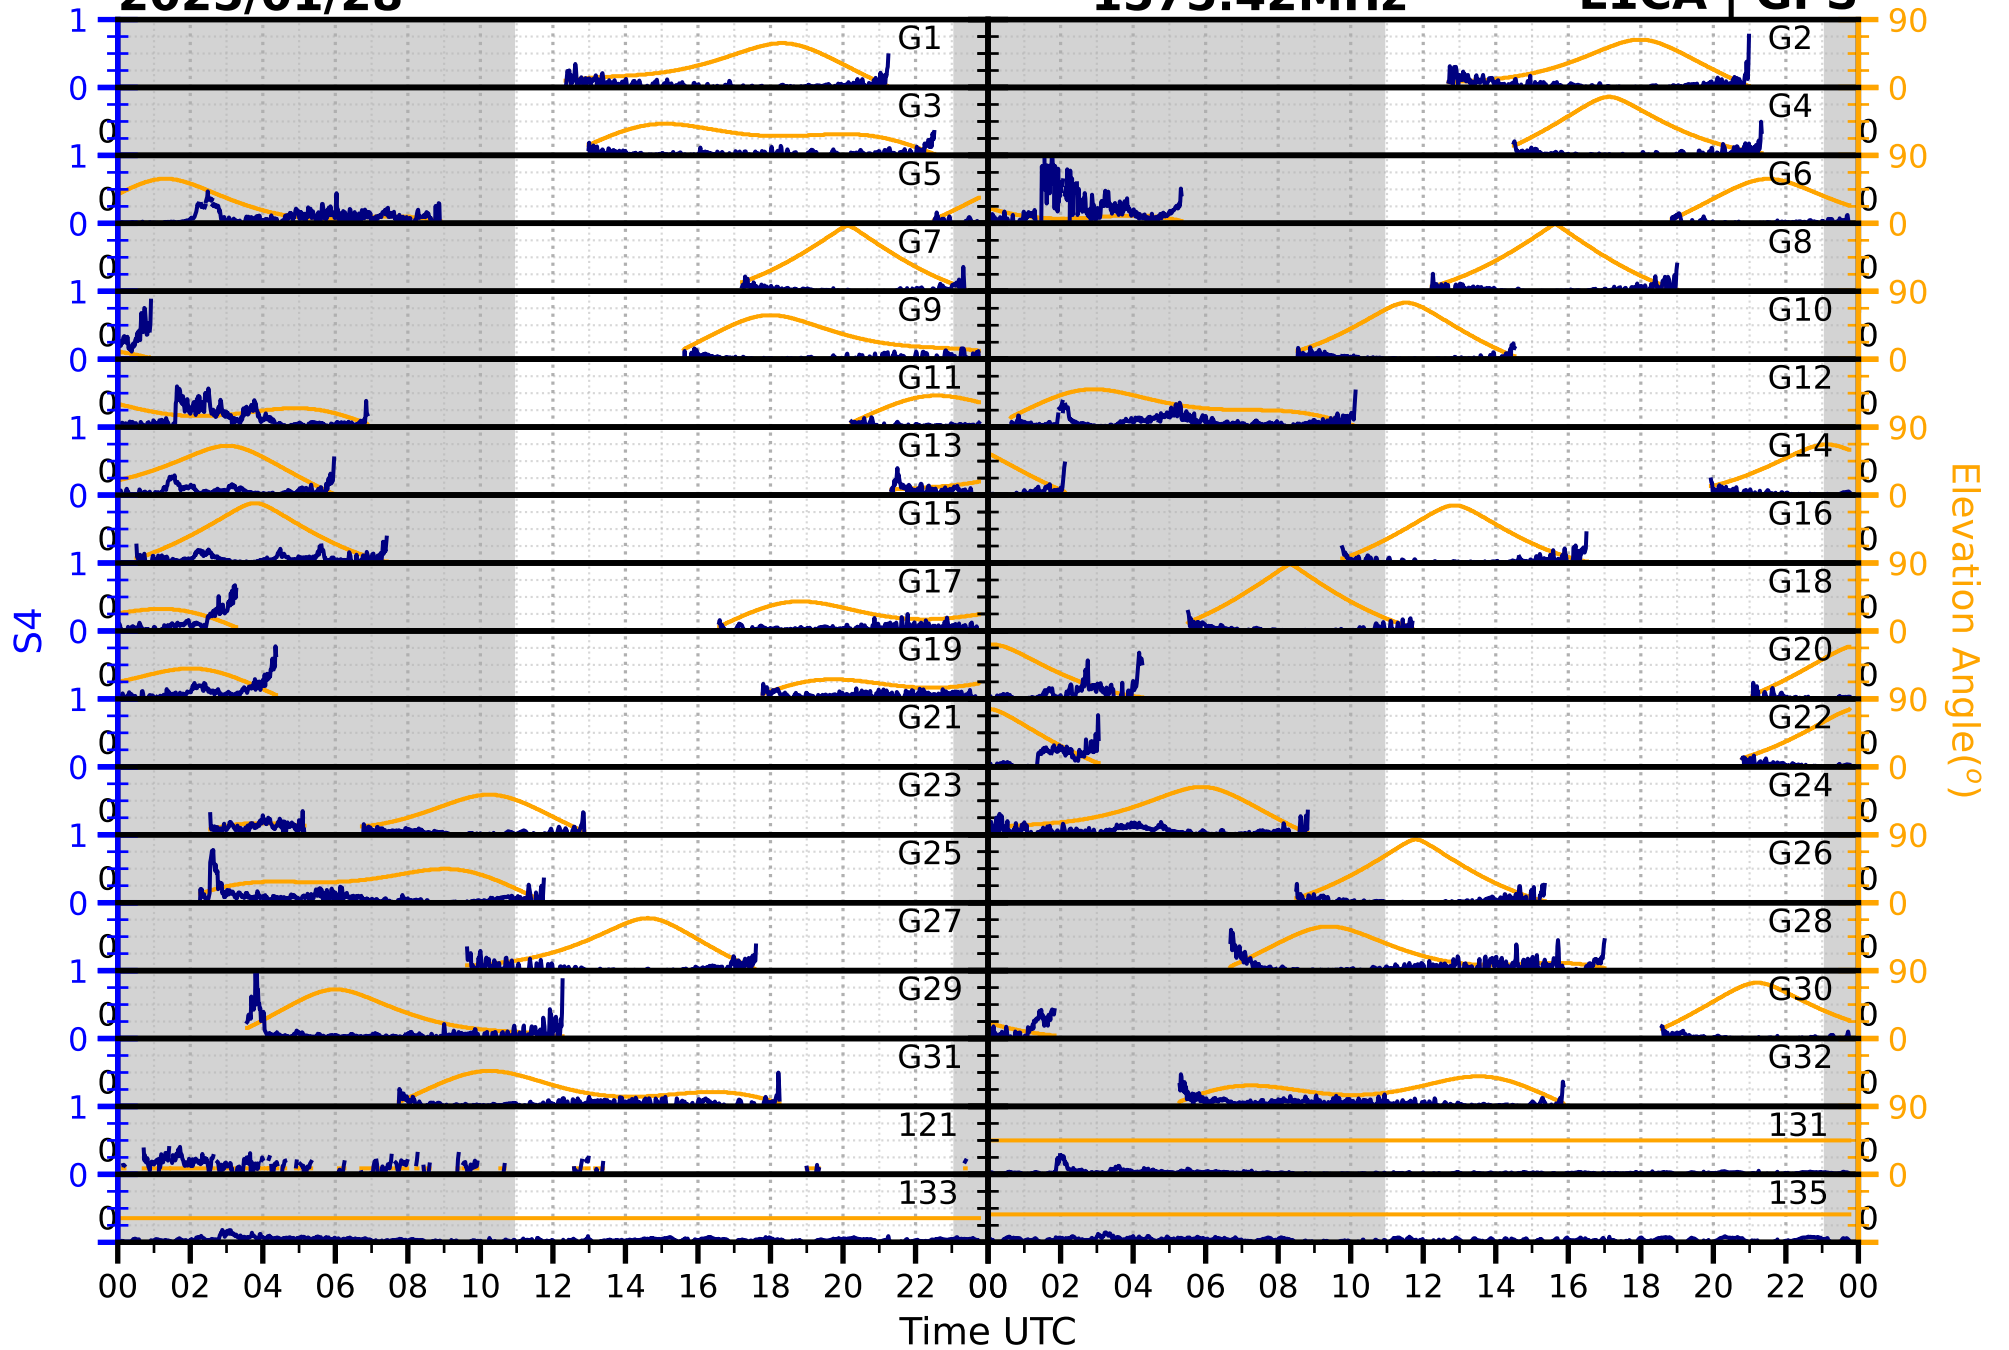

2025/01/28

S4

1575.42MHz

L1CA | GPS

2025/01/28

S4 1575.42MHz L1BC | GALILEO

2025/01/28

S4

1602MHz

L1CA | GLONASS