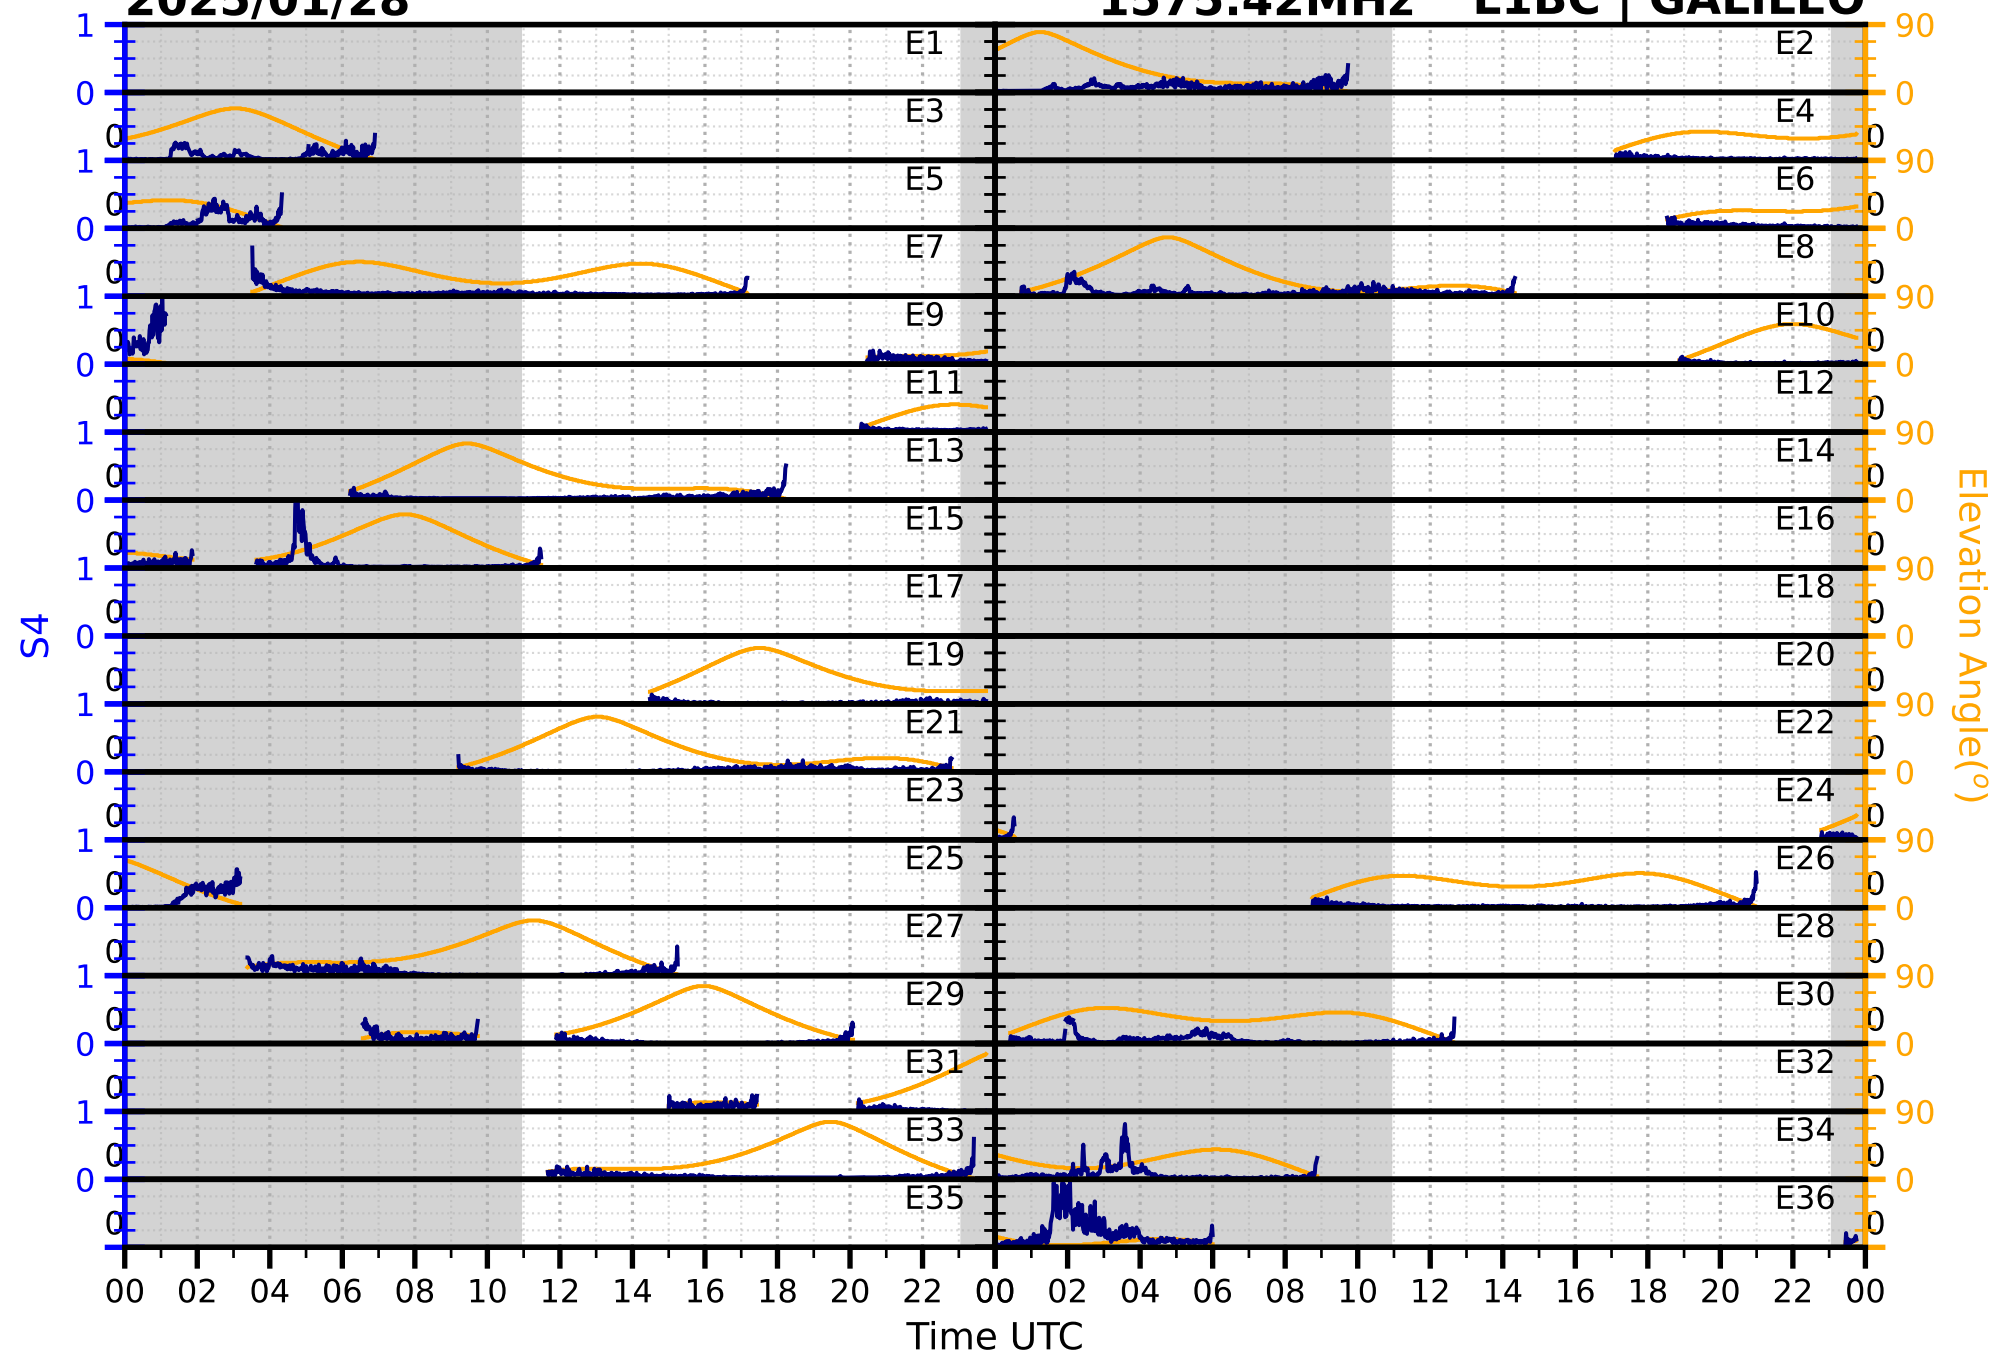

2025/01/28

S4

1575.42MHz

L1CA | GPS

2025/01/28

S4 1575.42MHz L1BC | GALILEO

2025/01/28

S4

1602MHz

L1CA | GLONASS