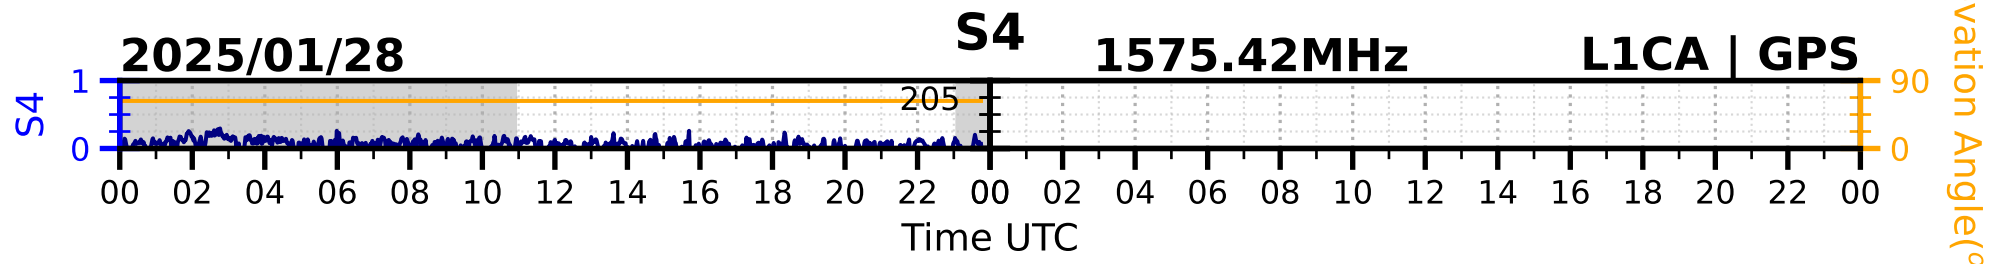

2025/01/28

S4

1575.42MHz

L1CA | GPS

2025/01/28

S4 1575.42MHz L1BC | GALILEO

2025/01/28

S4

1602MHz

L1CA | GLONASS