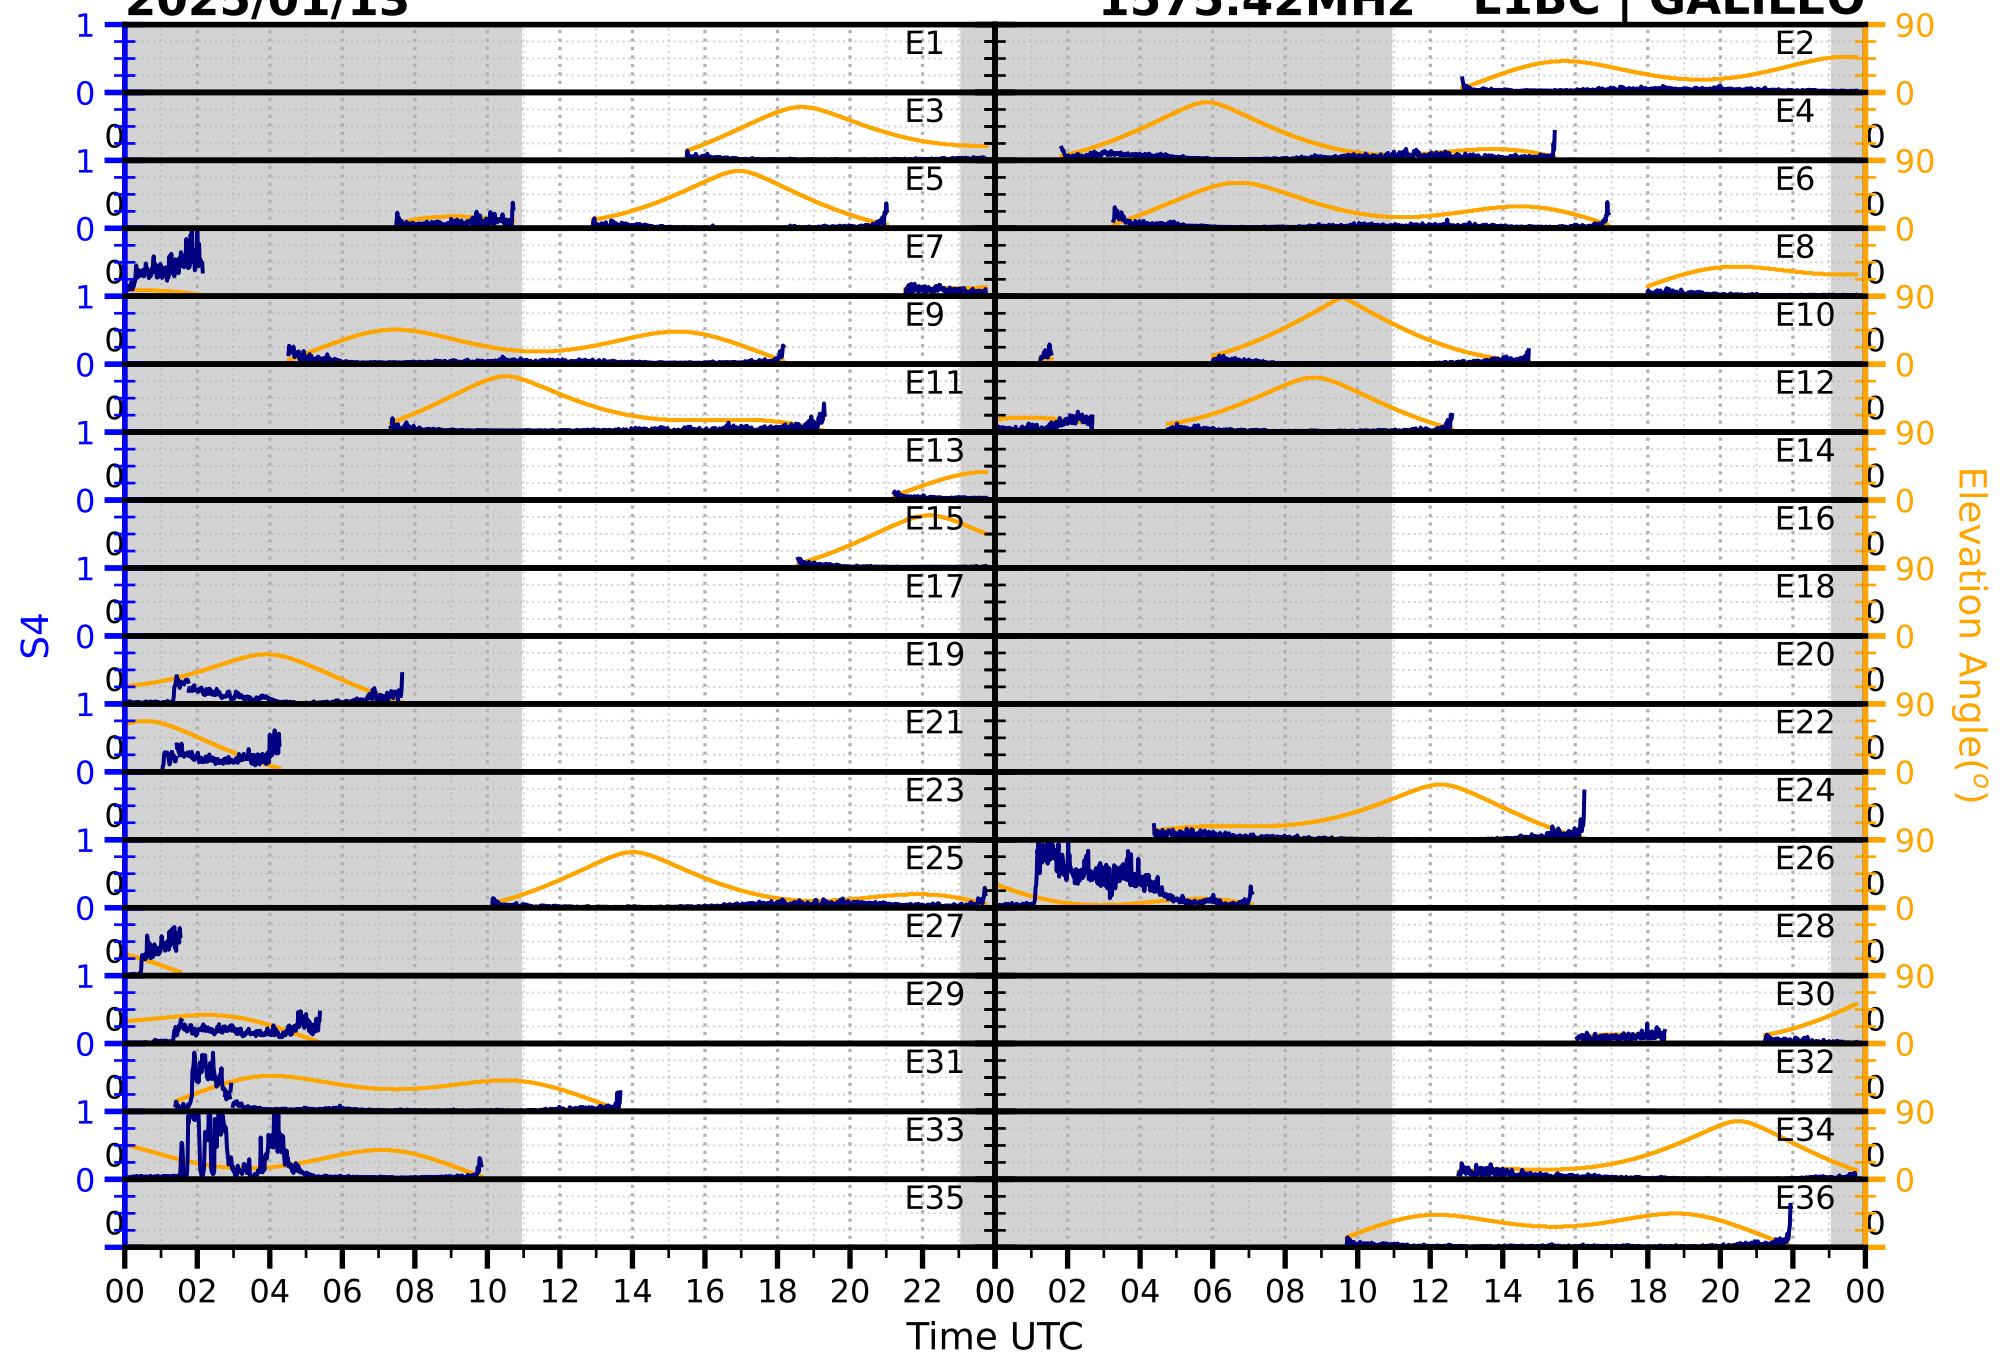

2025/01/13

S4

1575.42MHz

L1CA | GPS

2025/01/13

S4 1575.42MHz L1BC | GALILEO

2025/01/13

S4

1602MHz

L1CA | GLONASS