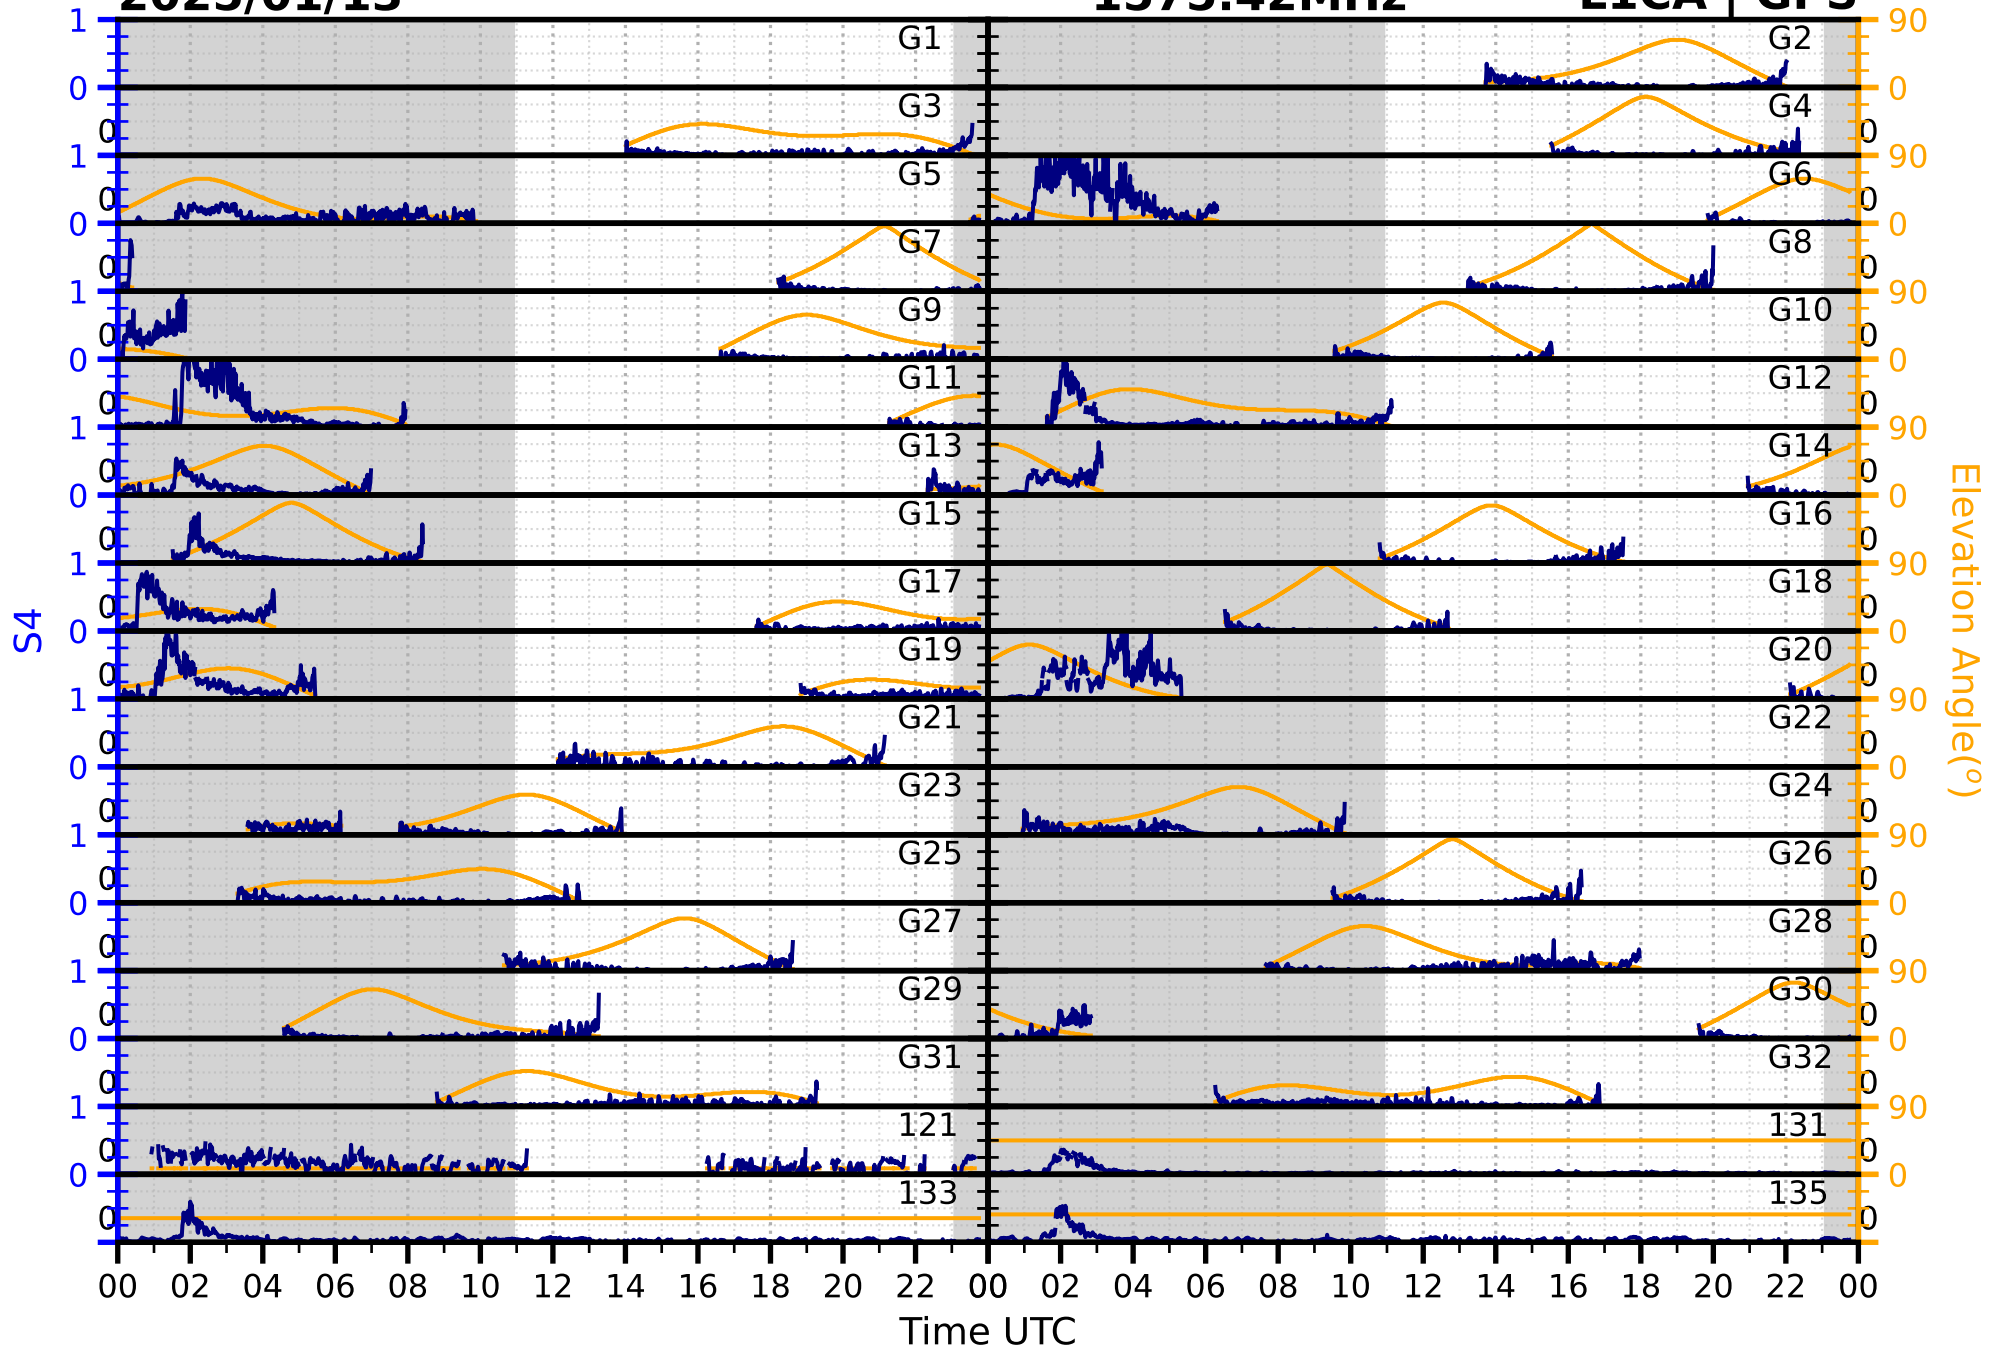

2025/01/13

S4

1575.42MHz

L1CA | GPS

2025/01/13

S4 1575.42MHz L1BC | GALILEO

2025/01/13

S4

1602MHz

L1CA | GLONASS