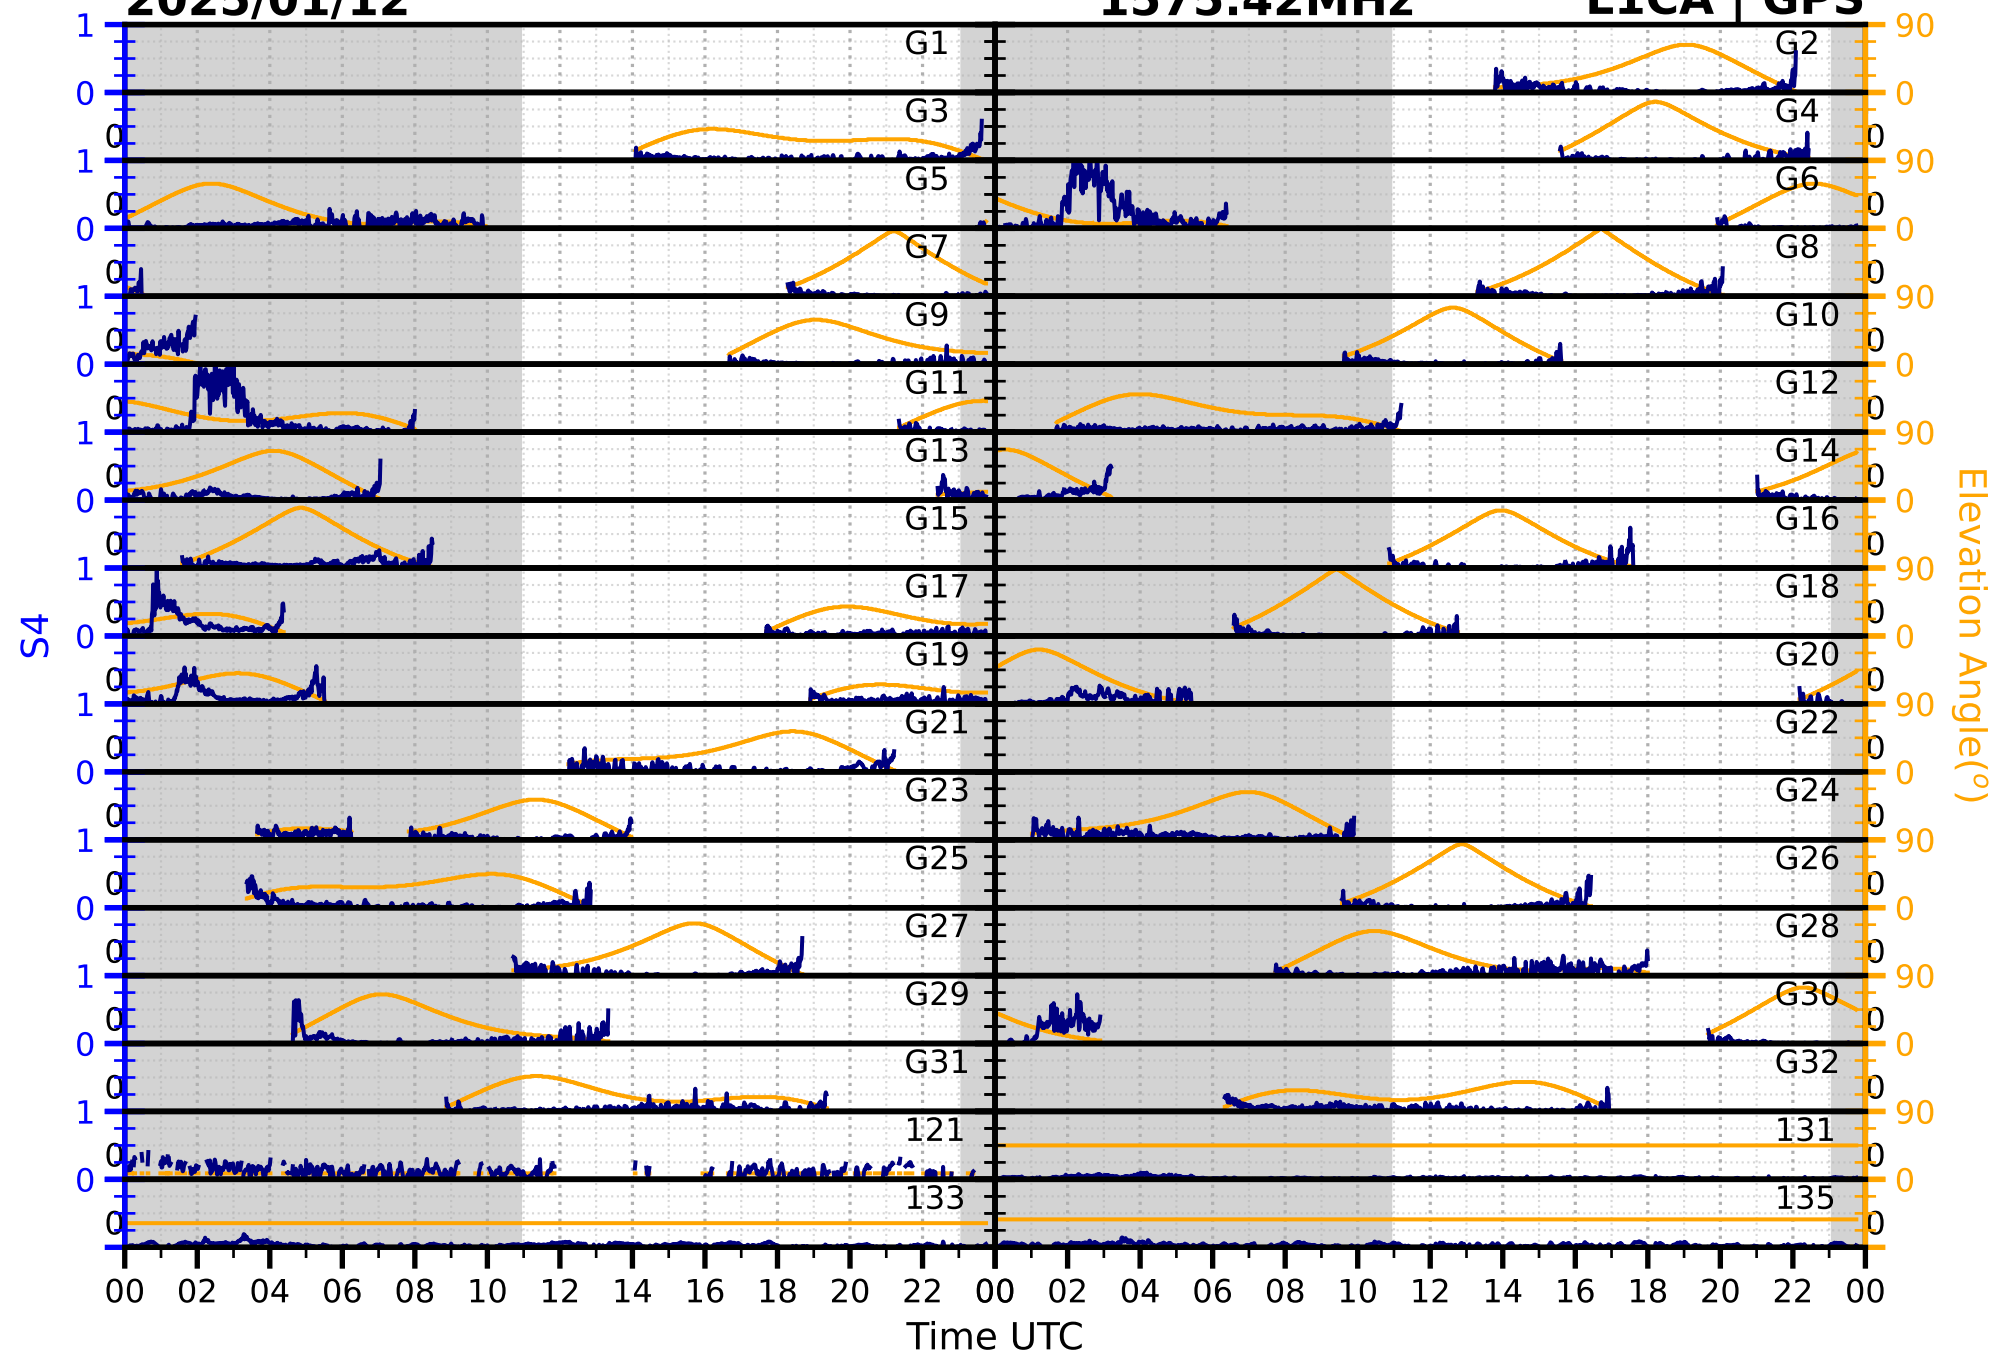

2025/01/12

S4

1575.42MHz

L1CA | GPS

2025/01/12

S4 1575.42MHz L1BC | GALILEO

2025/01/12

S4

1602MHz

L1CA | GLONASS