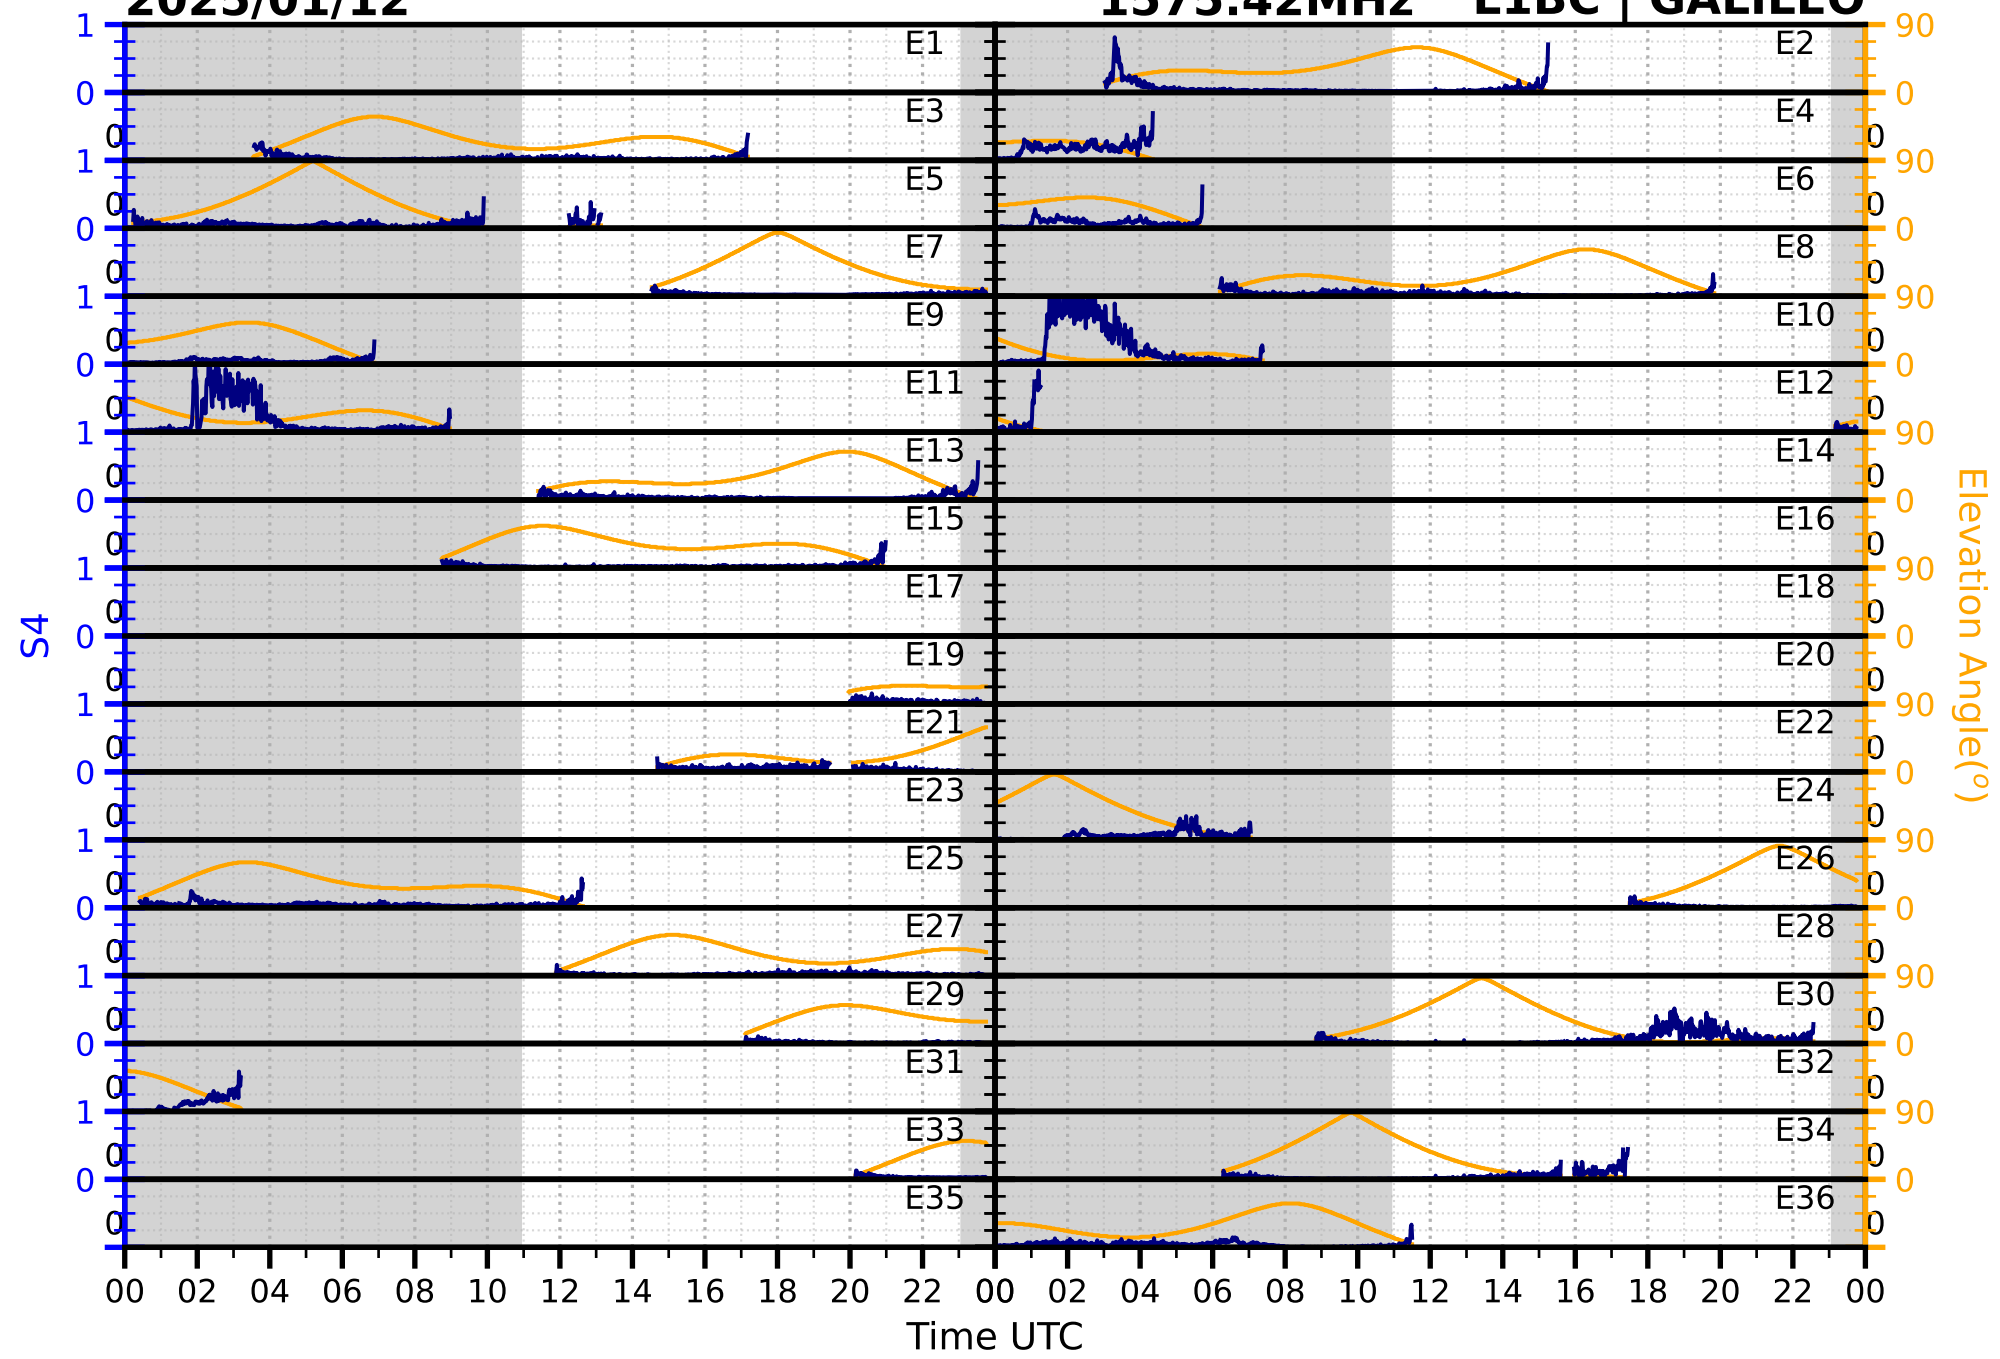

2025/01/12

S4

1575.42MHz

L1CA | GPS

2025/01/12

S4 1575.42MHz L1BC | GALILEO

2025/01/12

S4

1602MHz

L1CA | GLONASS