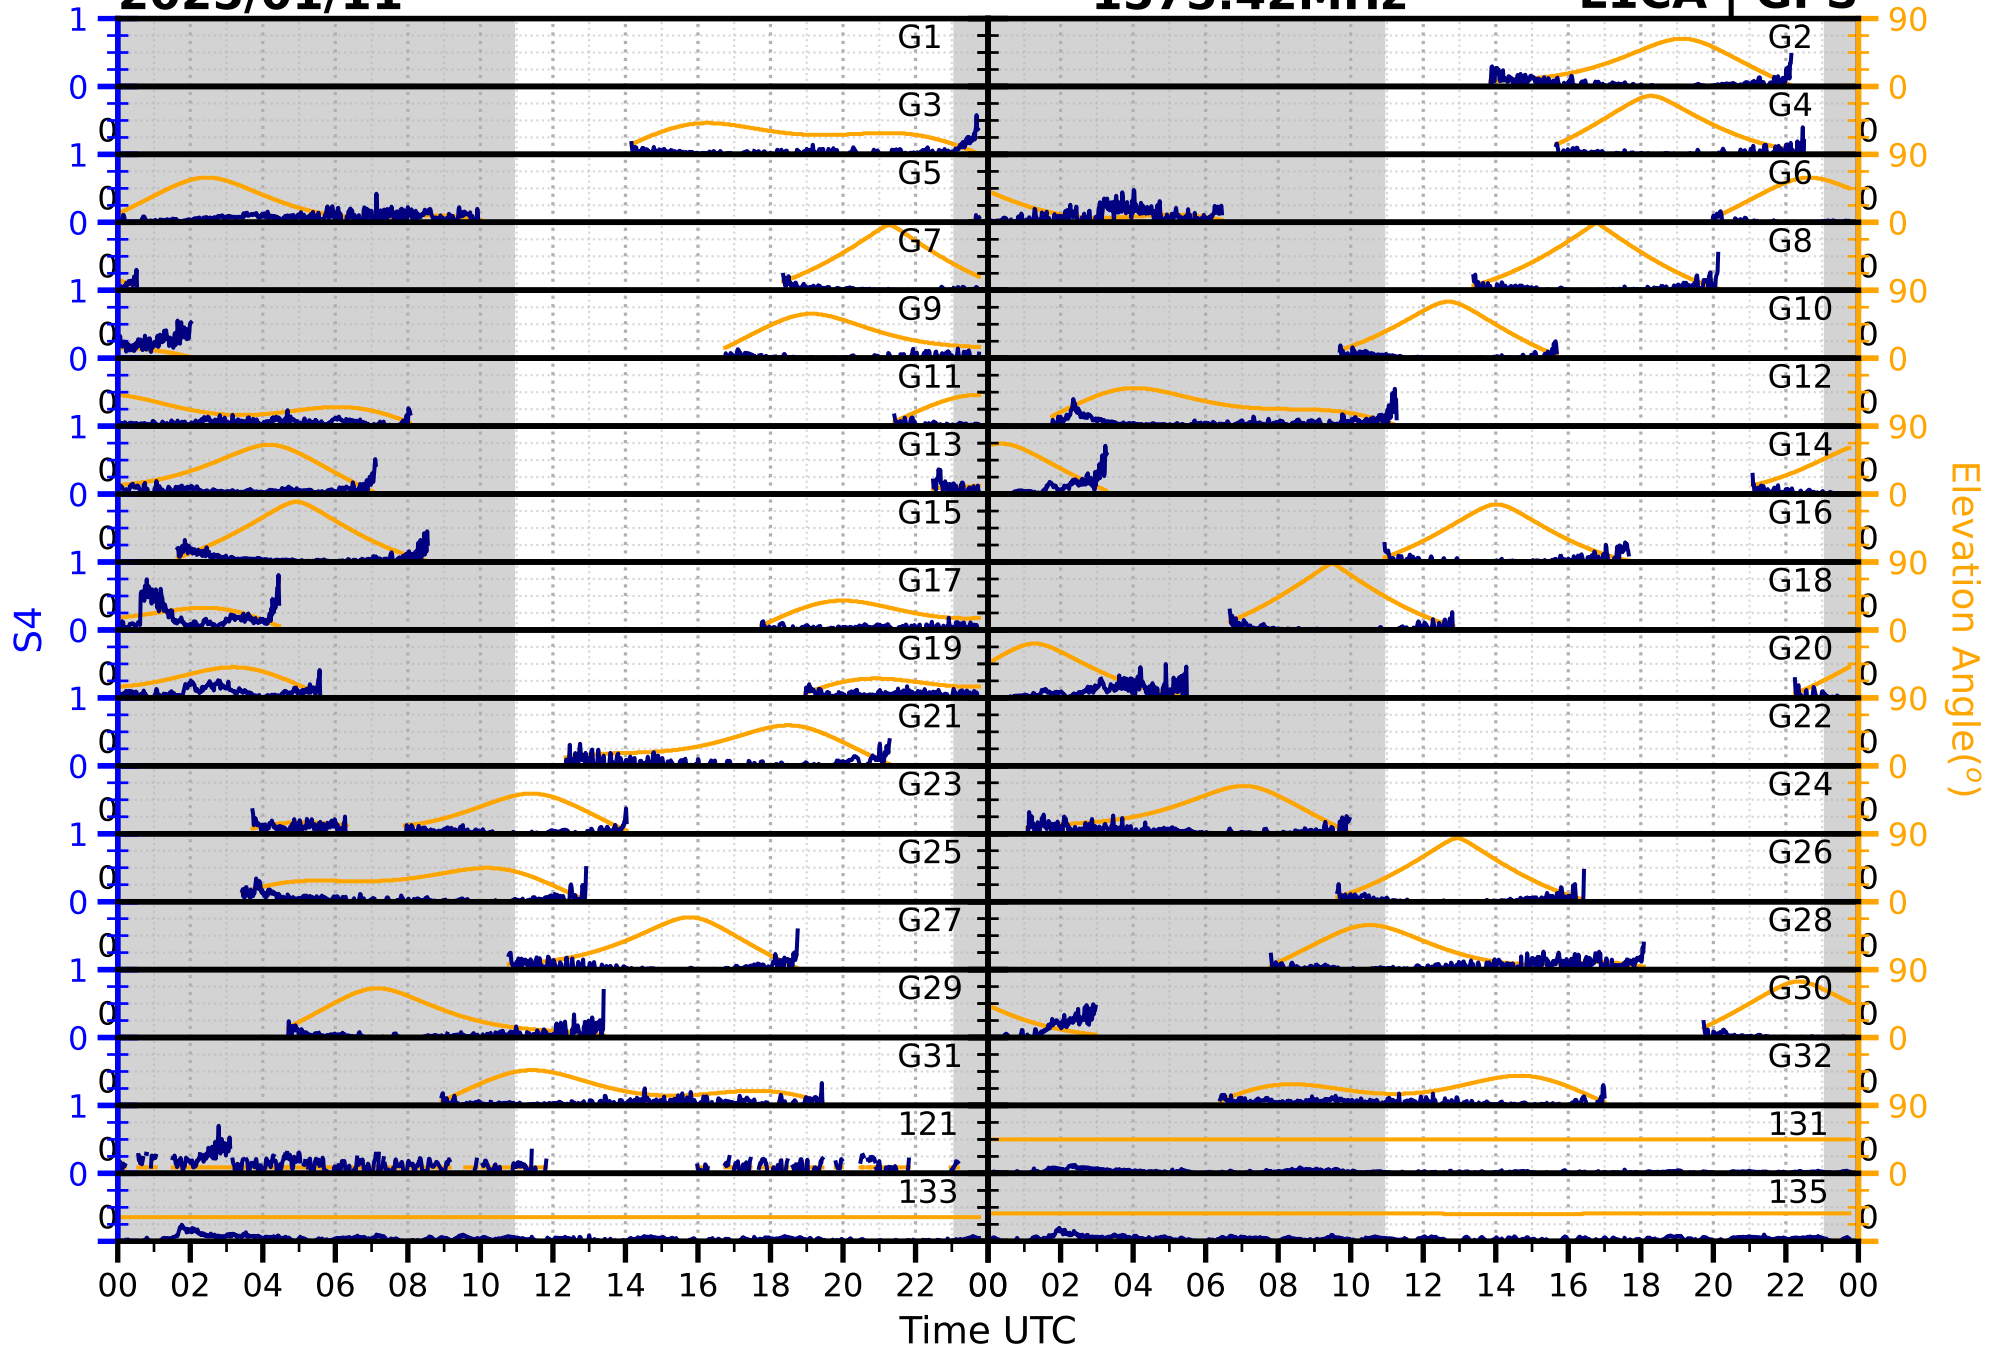

2025/01/11

S4

1575.42MHz

L1CA | GPS

2025/01/11

S4

1575.42MHz

L1BC | GALILEO

2025/01/11

S4

1602MHz

L1CA | GLONASS