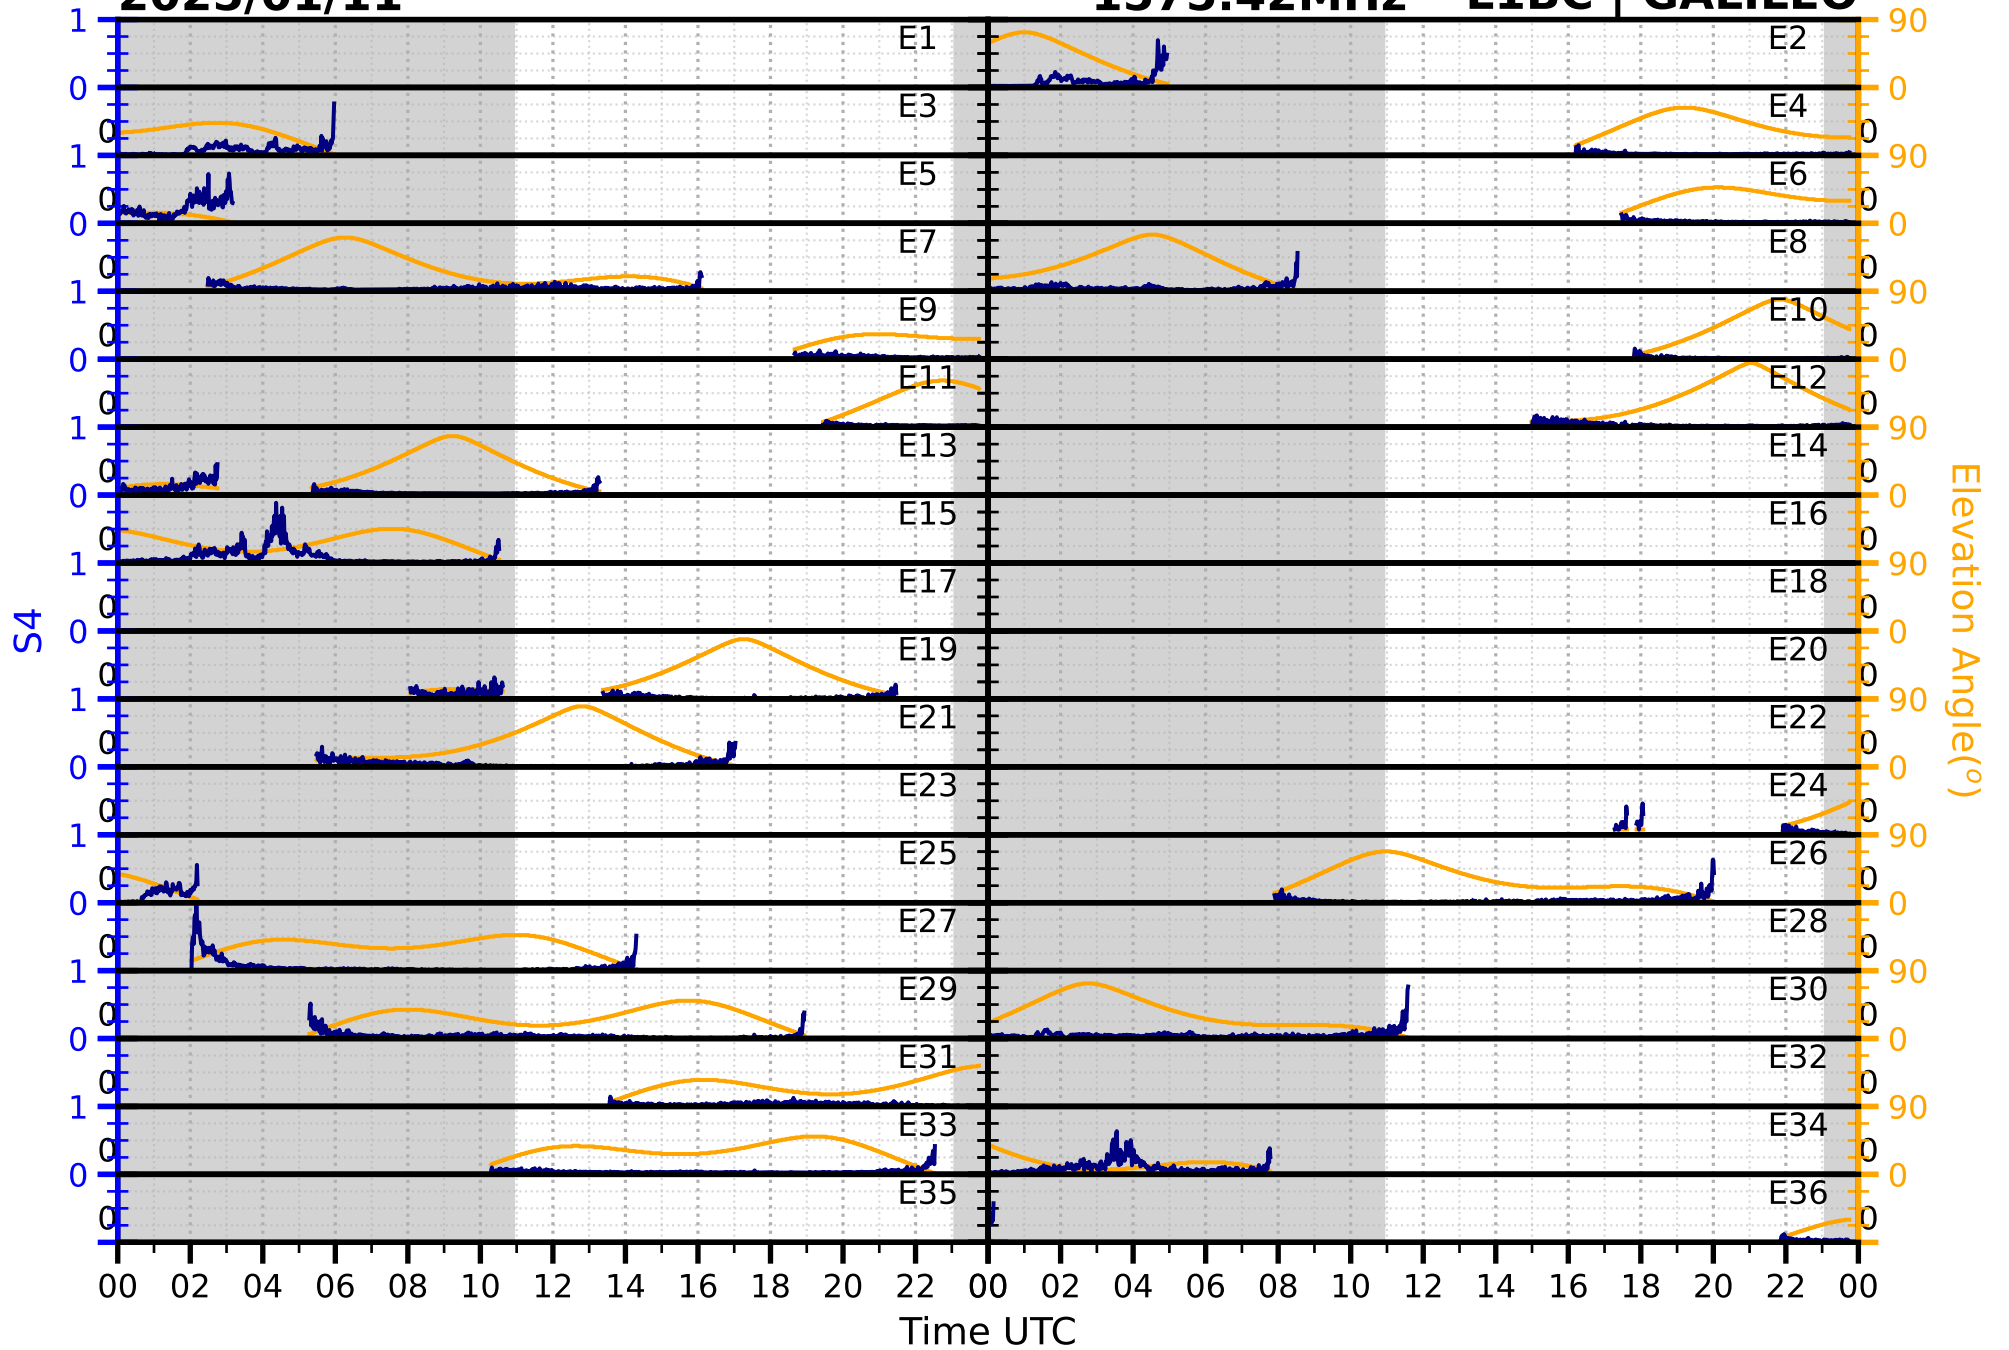

2025/01/11

S4

1575.42MHz

L1CA | GPS

2025/01/11

S4

1575.42MHz

L1BC | GALILEO

2025/01/11

S4

1602MHz

L1CA | GLONASS