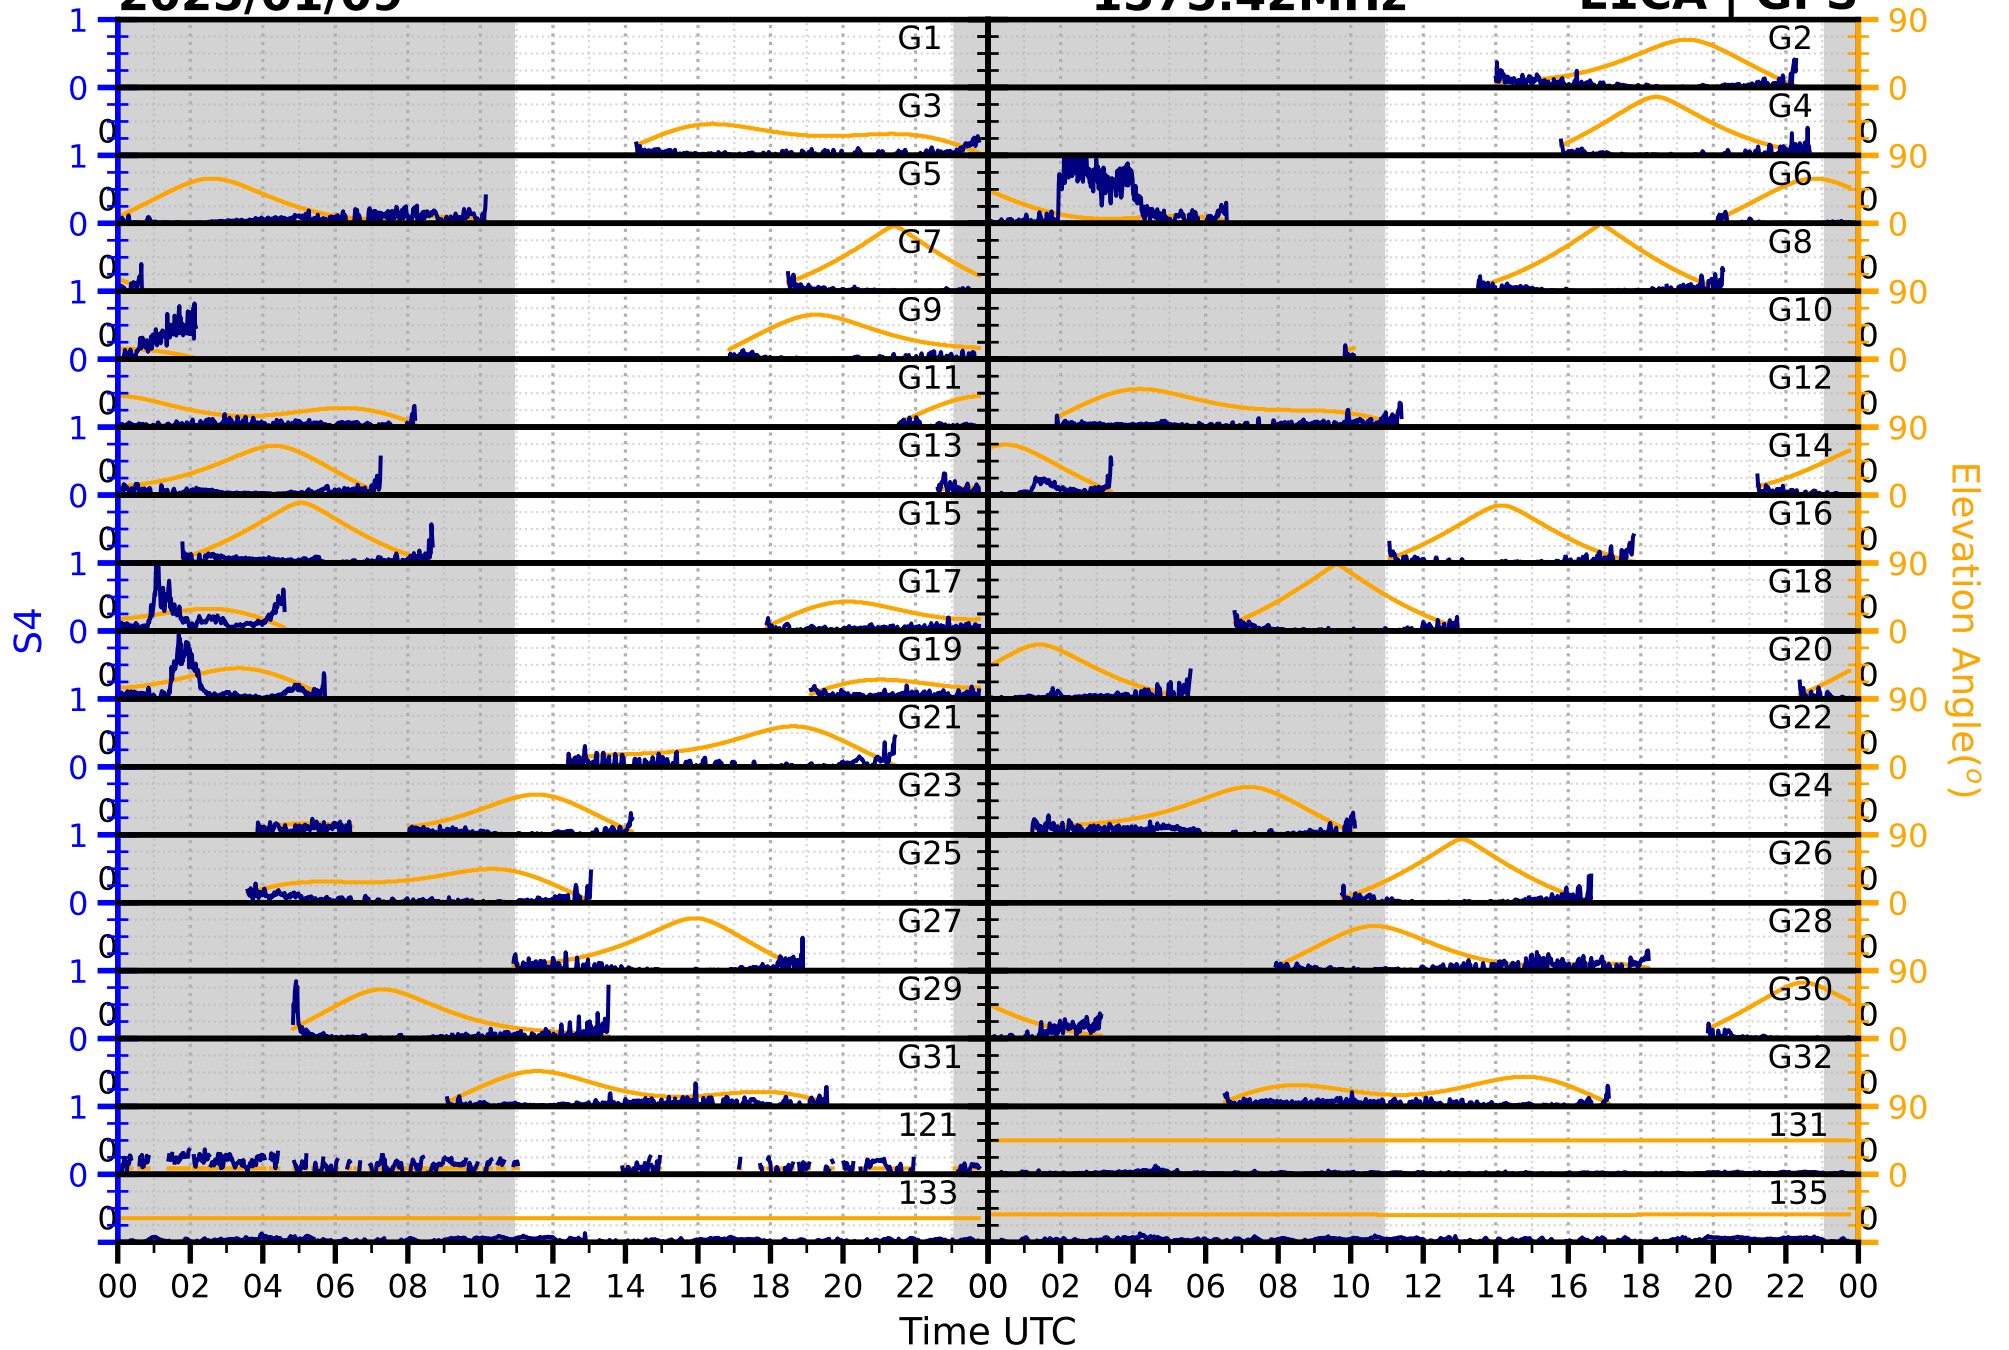

2025/01/09

S4

1575.42MHz

L1CA | GPS

2025/01/09

S4

1575.42MHz

L1BC | GALILEO

2025/01/09

S4

1602MHz

L1CA | GLONASS