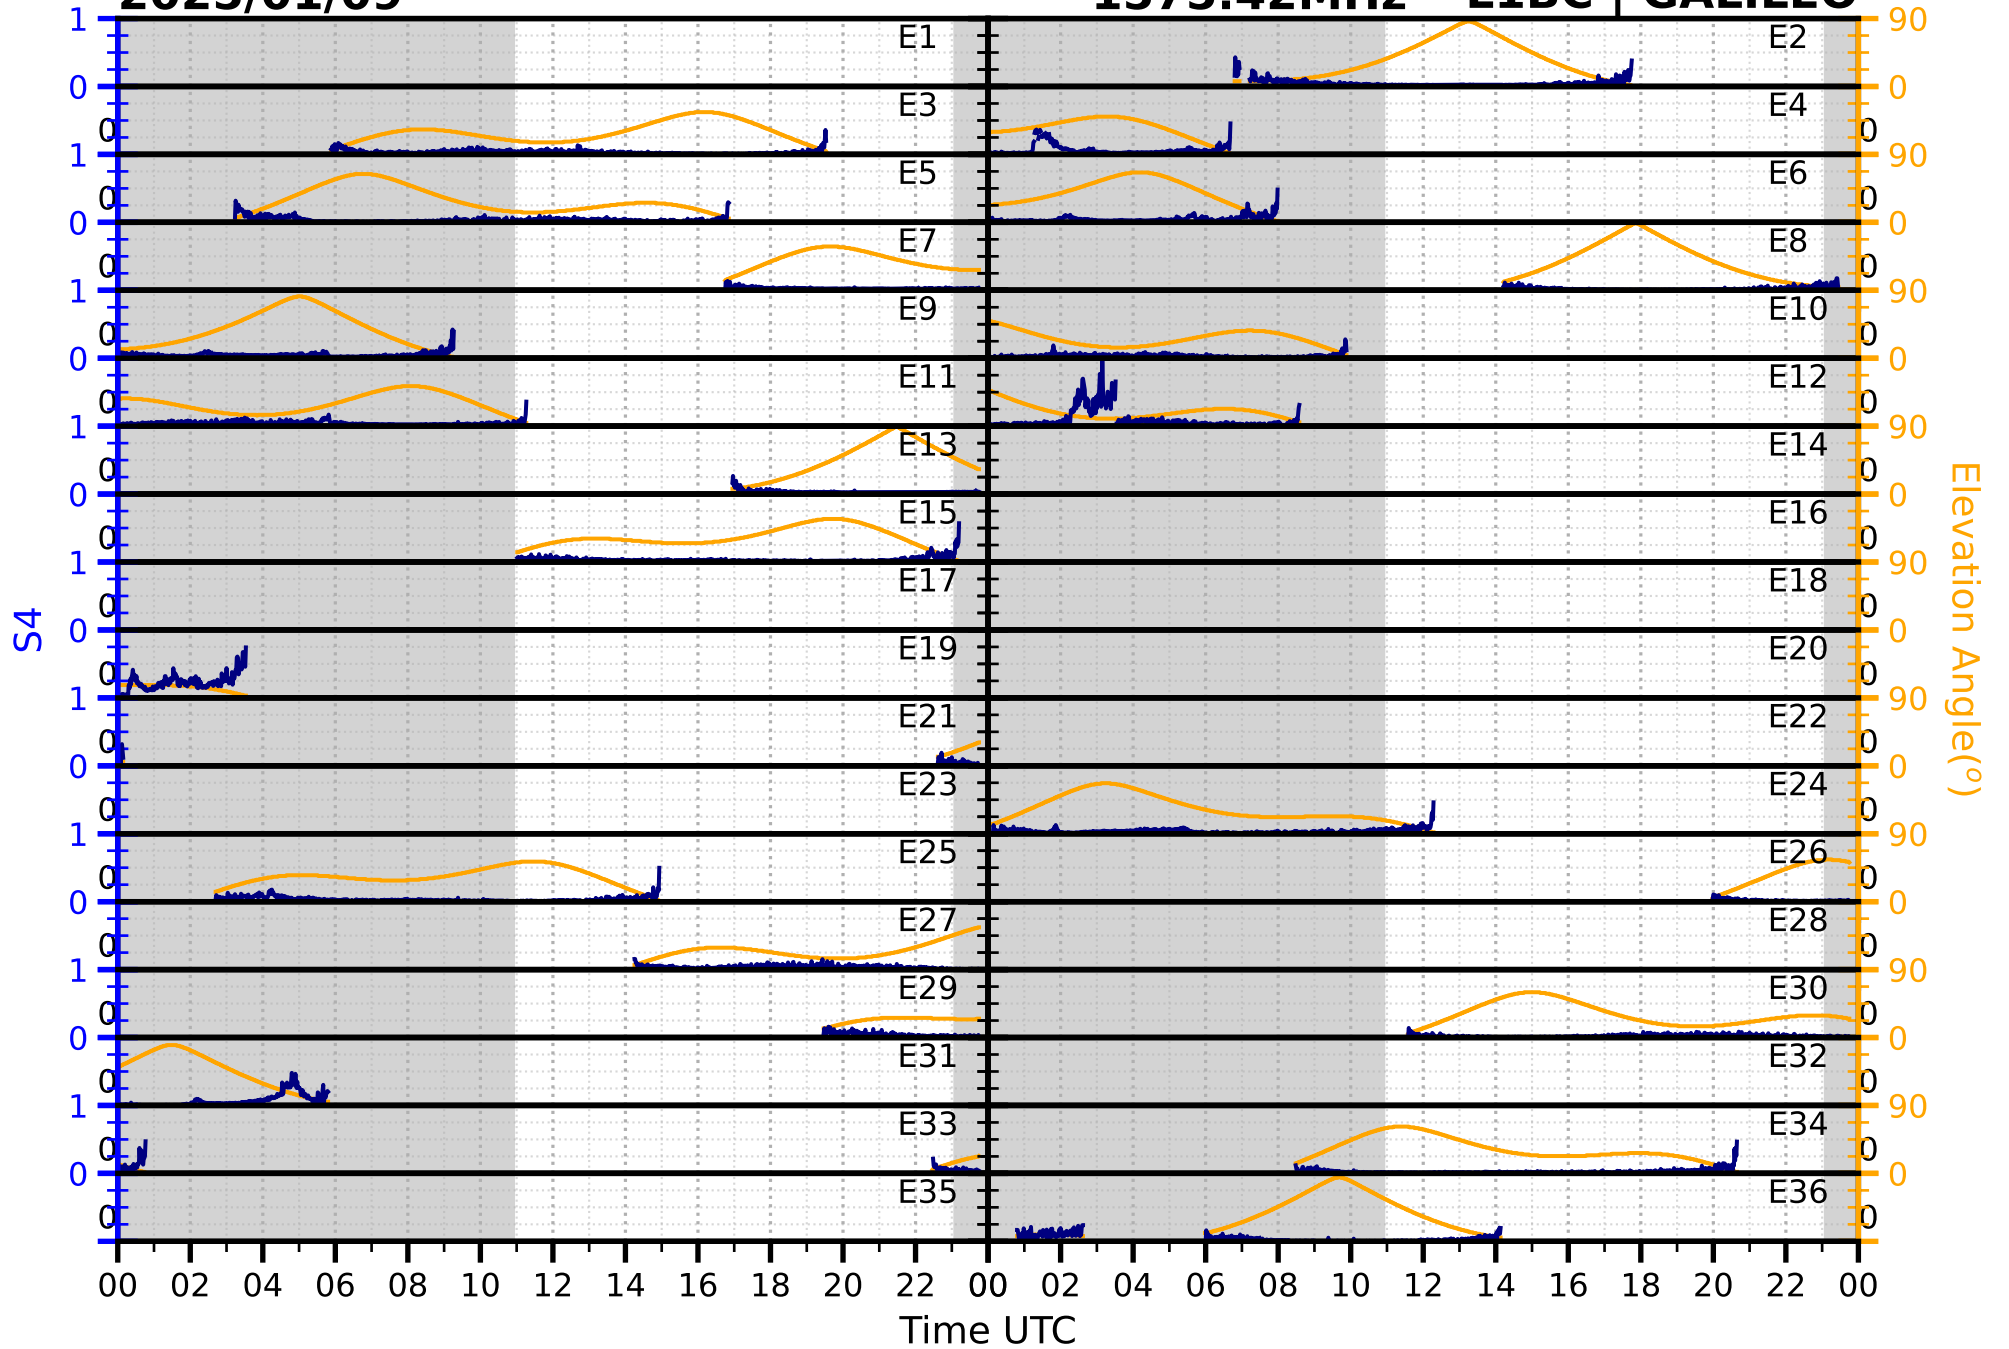

2025/01/09

S4

1575.42MHz

L1CA | GPS

2025/01/09

S4

1575.42MHz

L1BC | GALILEO

2025/01/09

S4

1602MHz

L1CA | GLONASS