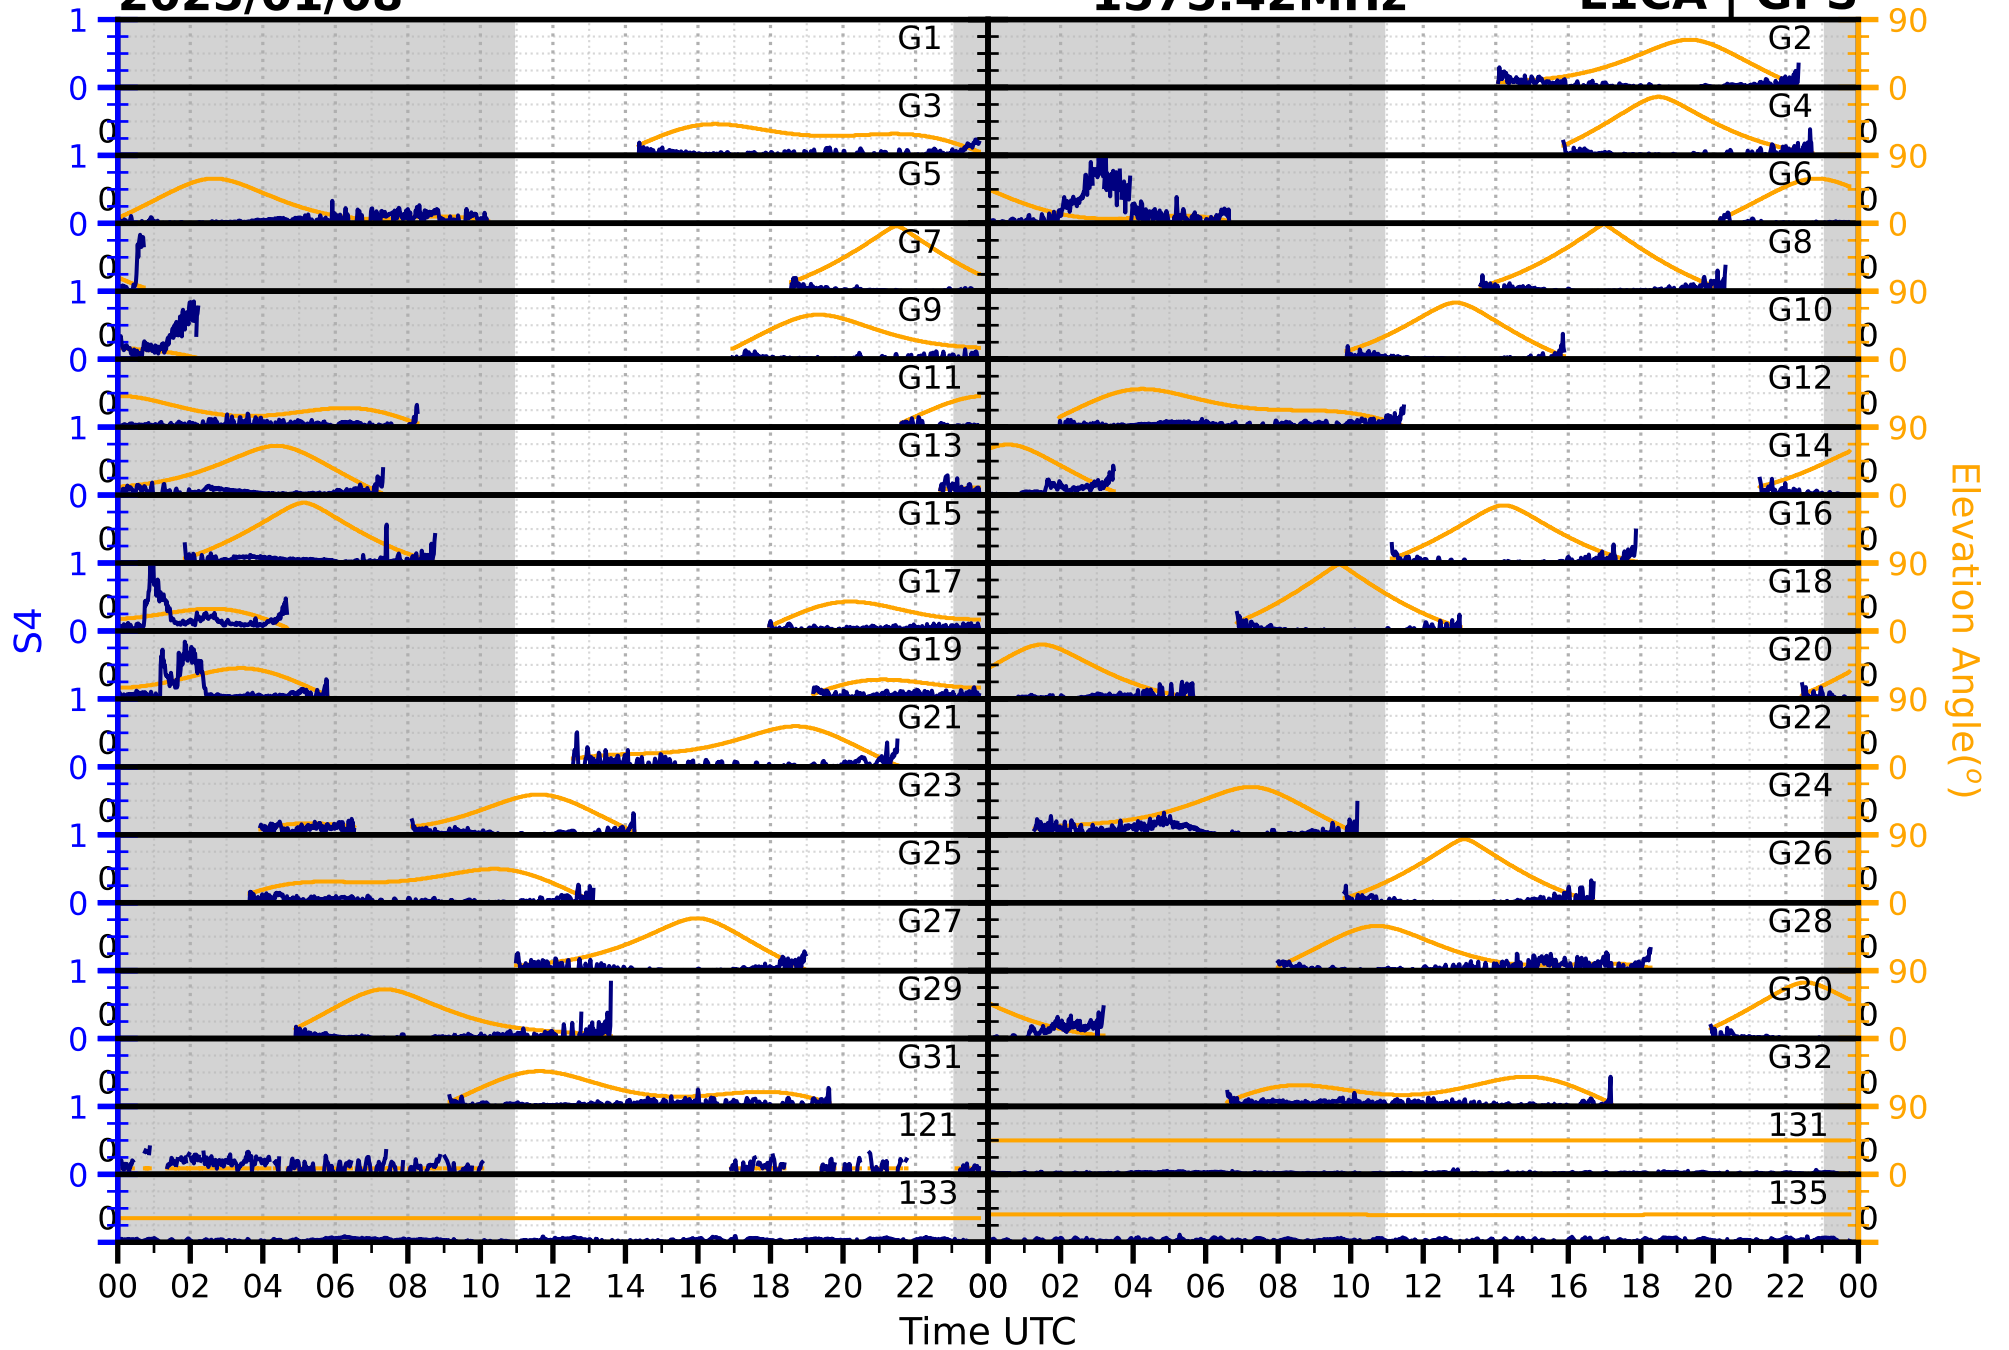

2025/01/08

S4

1575.42MHz

L1CA | GPS

2025/01/08

S4

1575.42MHz

L1BC | GALILEO

2025/01/08

S4

1602MHz

L1CA | GLONASS