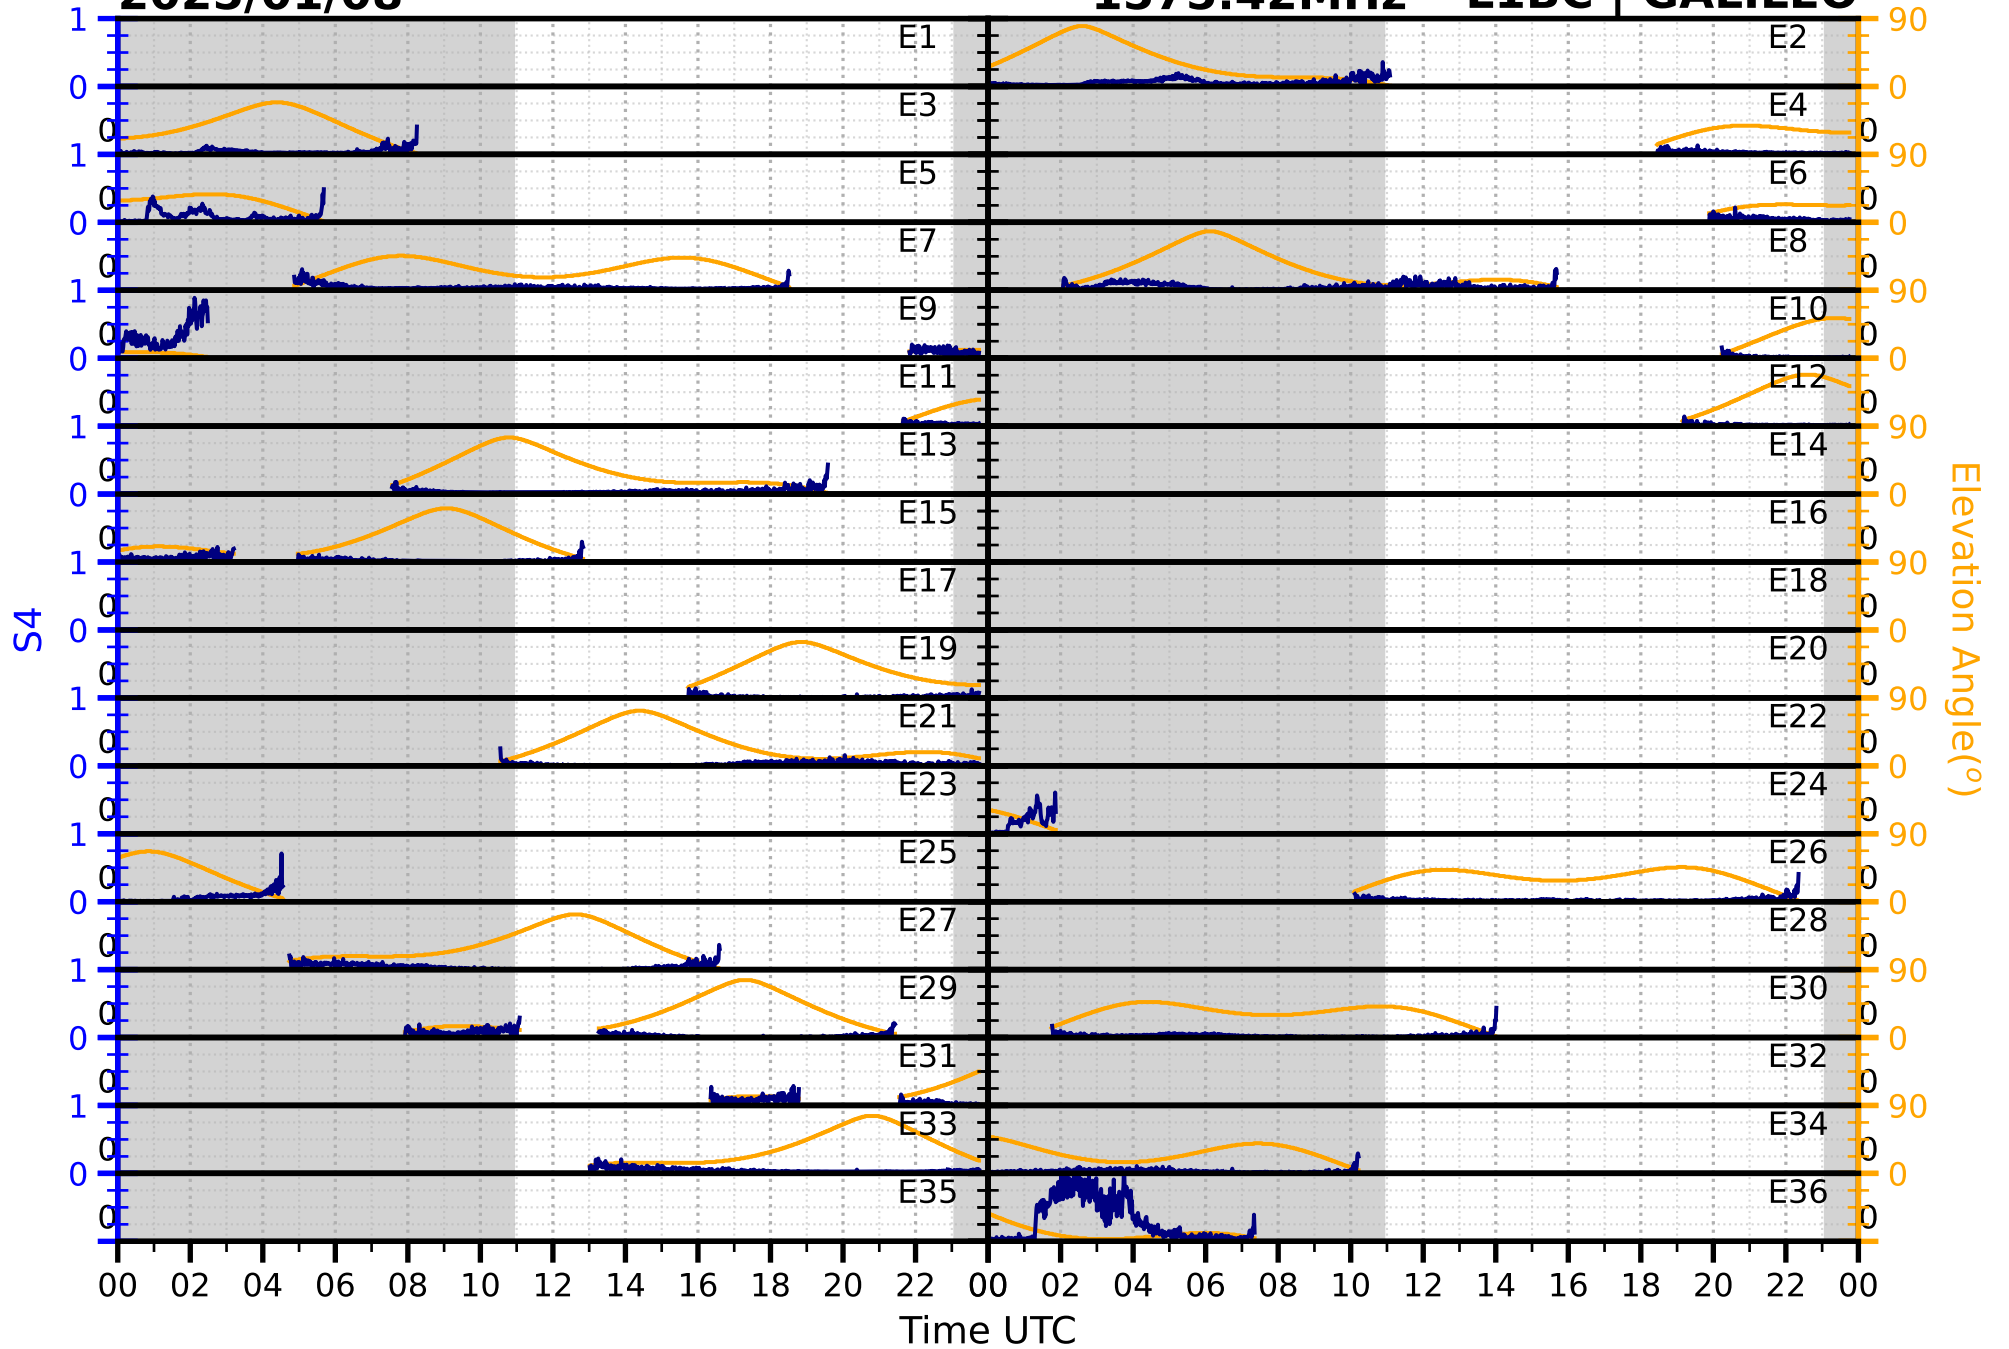

2025/01/08

S4

1575.42MHz

L1CA | GPS

2025/01/08

S4

1575.42MHz

L1BC | GALILEO

2025/01/08

S4

1602MHz

L1CA | GLONASS