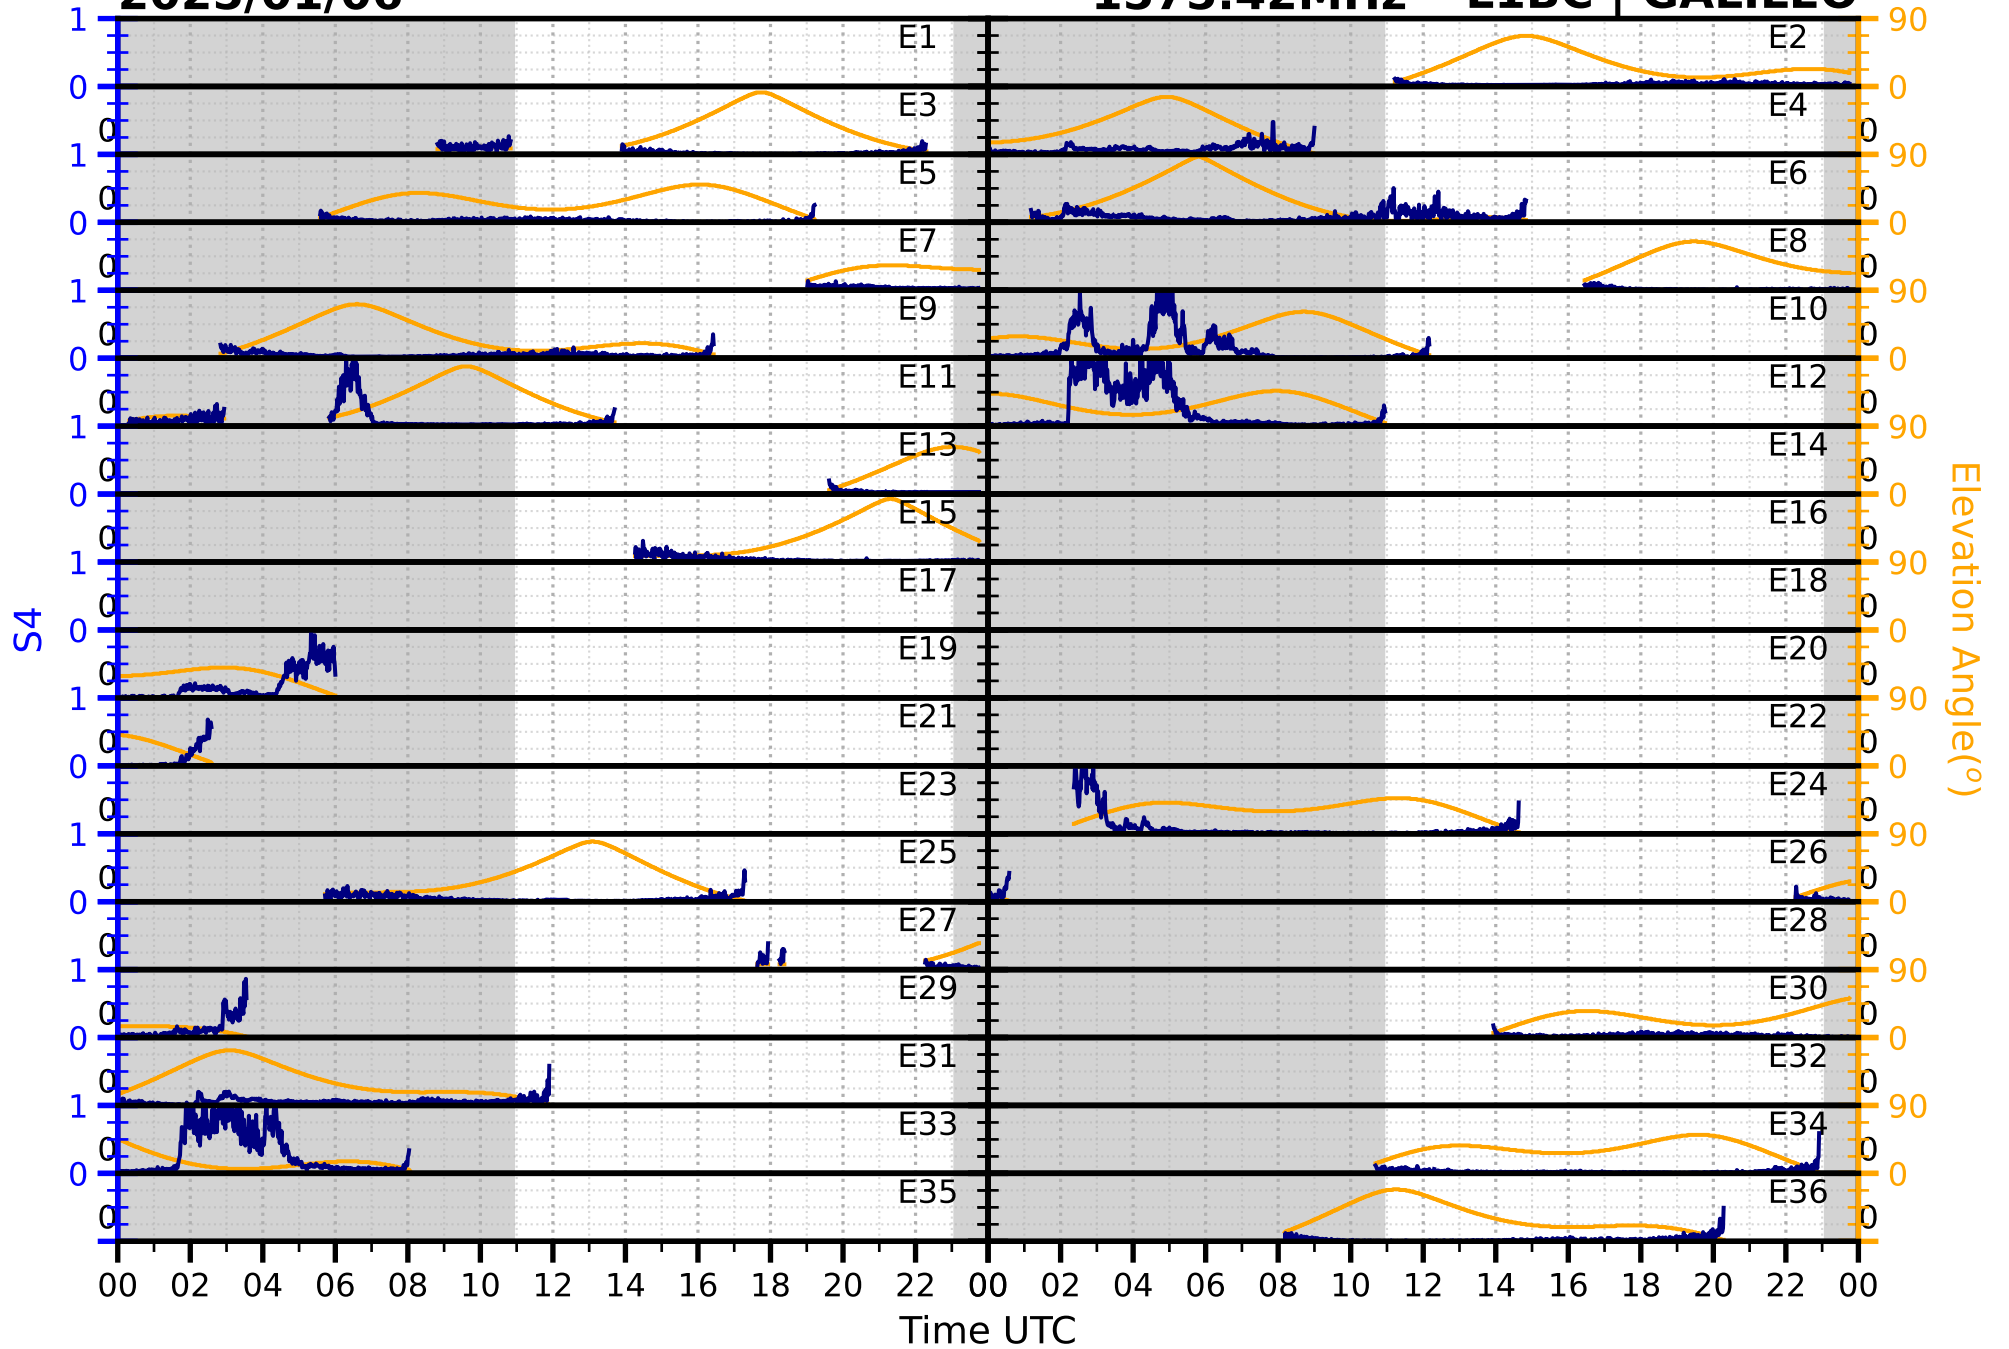

2025/01/06

S4

1575.42MHz

L1CA | GPS

2025/01/06

S4

1575.42MHz

L1BC | GALILEO

2025/01/06

S4

1602MHz

L1CA | GLONASS