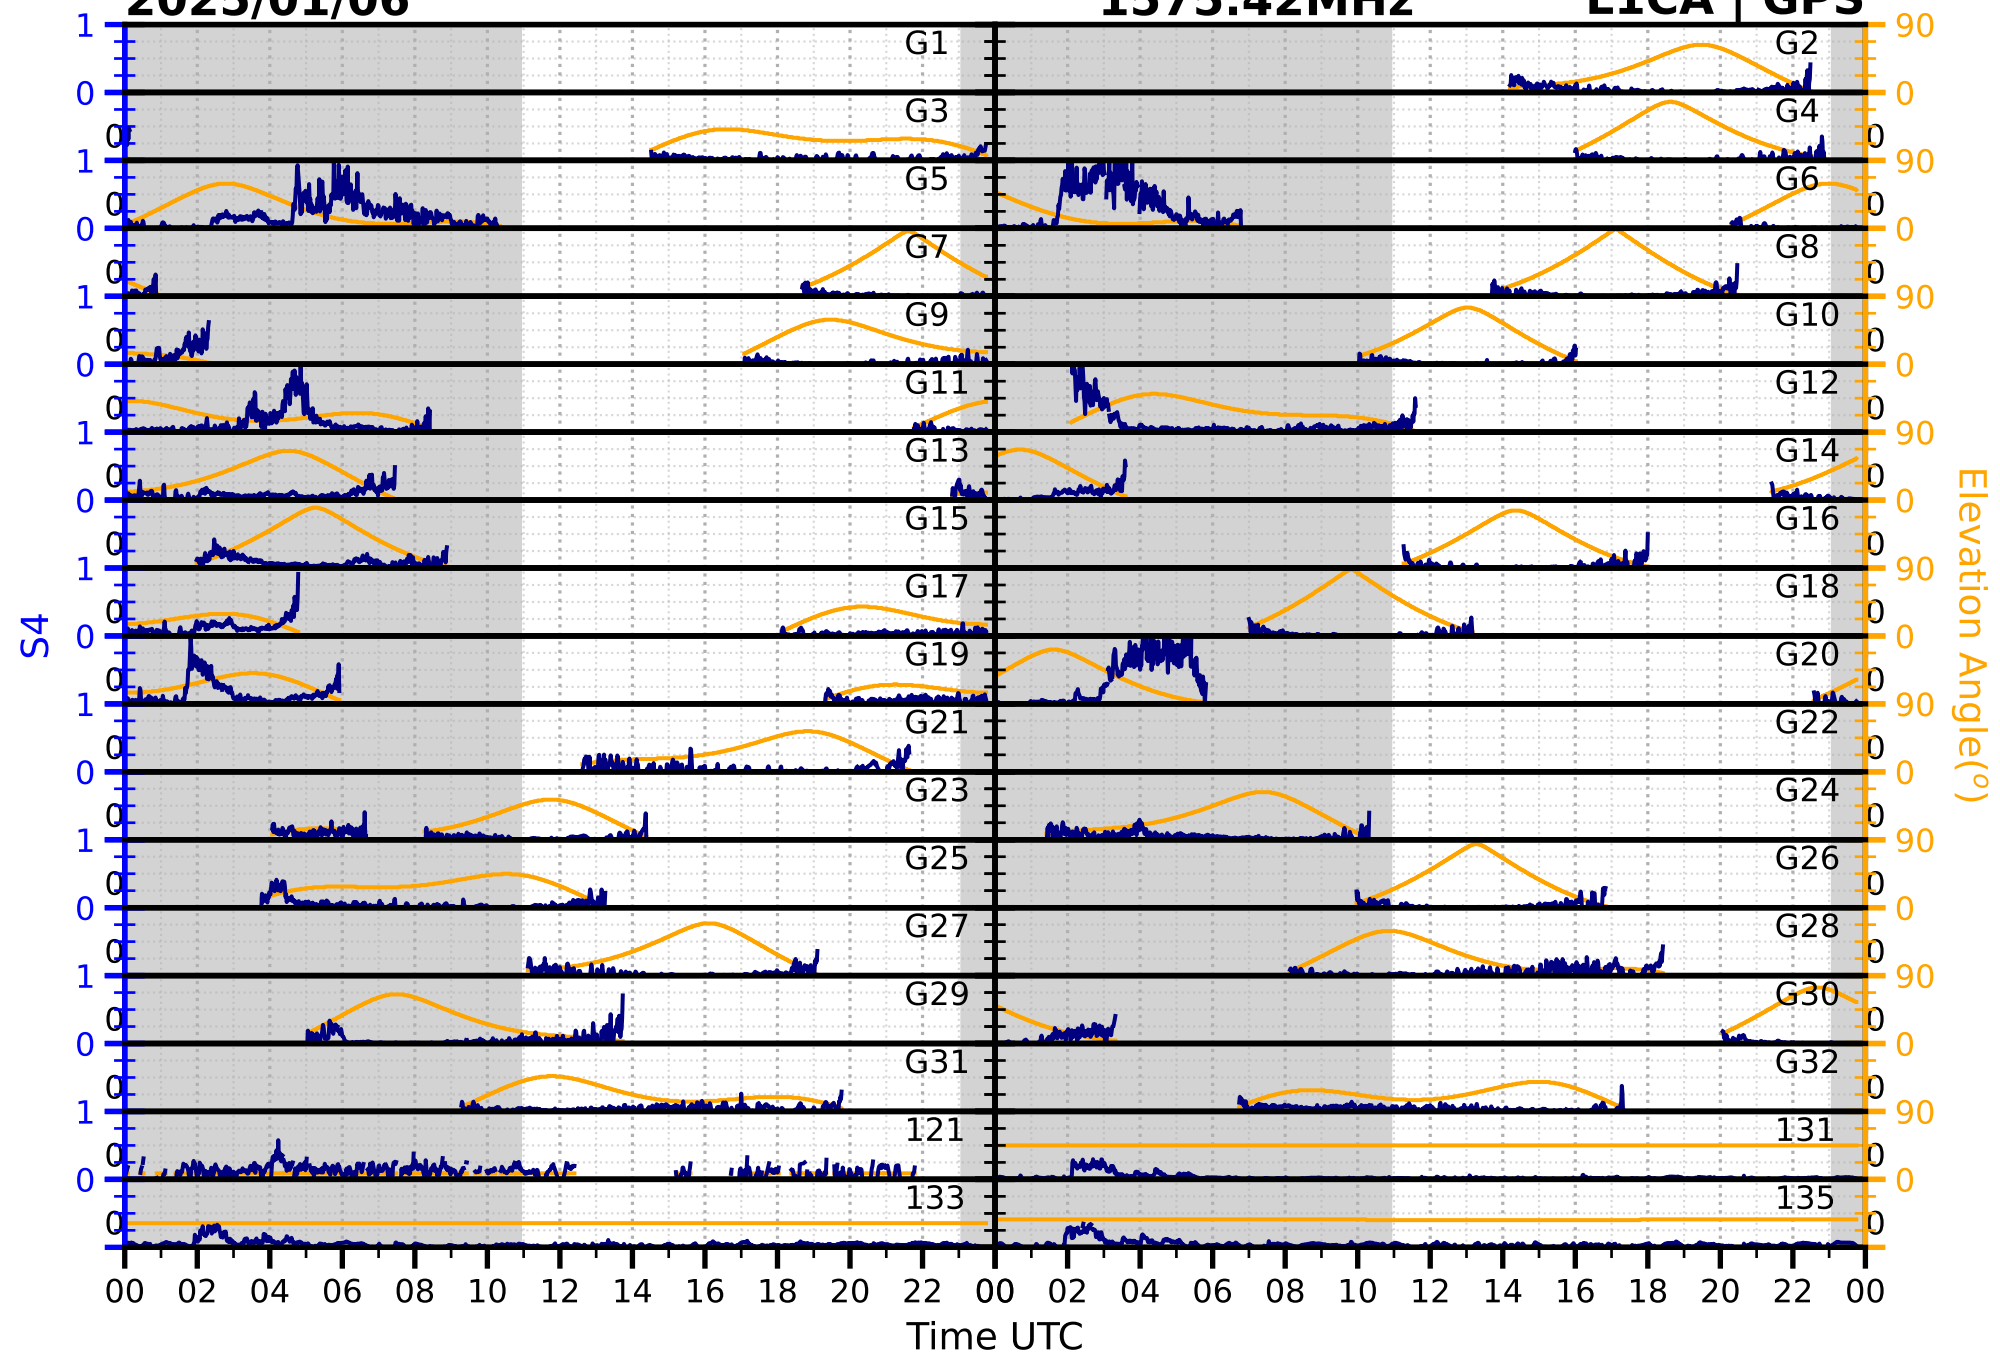

2025/01/06

S4

1575.42MHz

L1CA | GPS

2025/01/06

S4

1575.42MHz

L1BC | GALILEO

2025/01/06

S4

1602MHz

L1CA | GLONASS