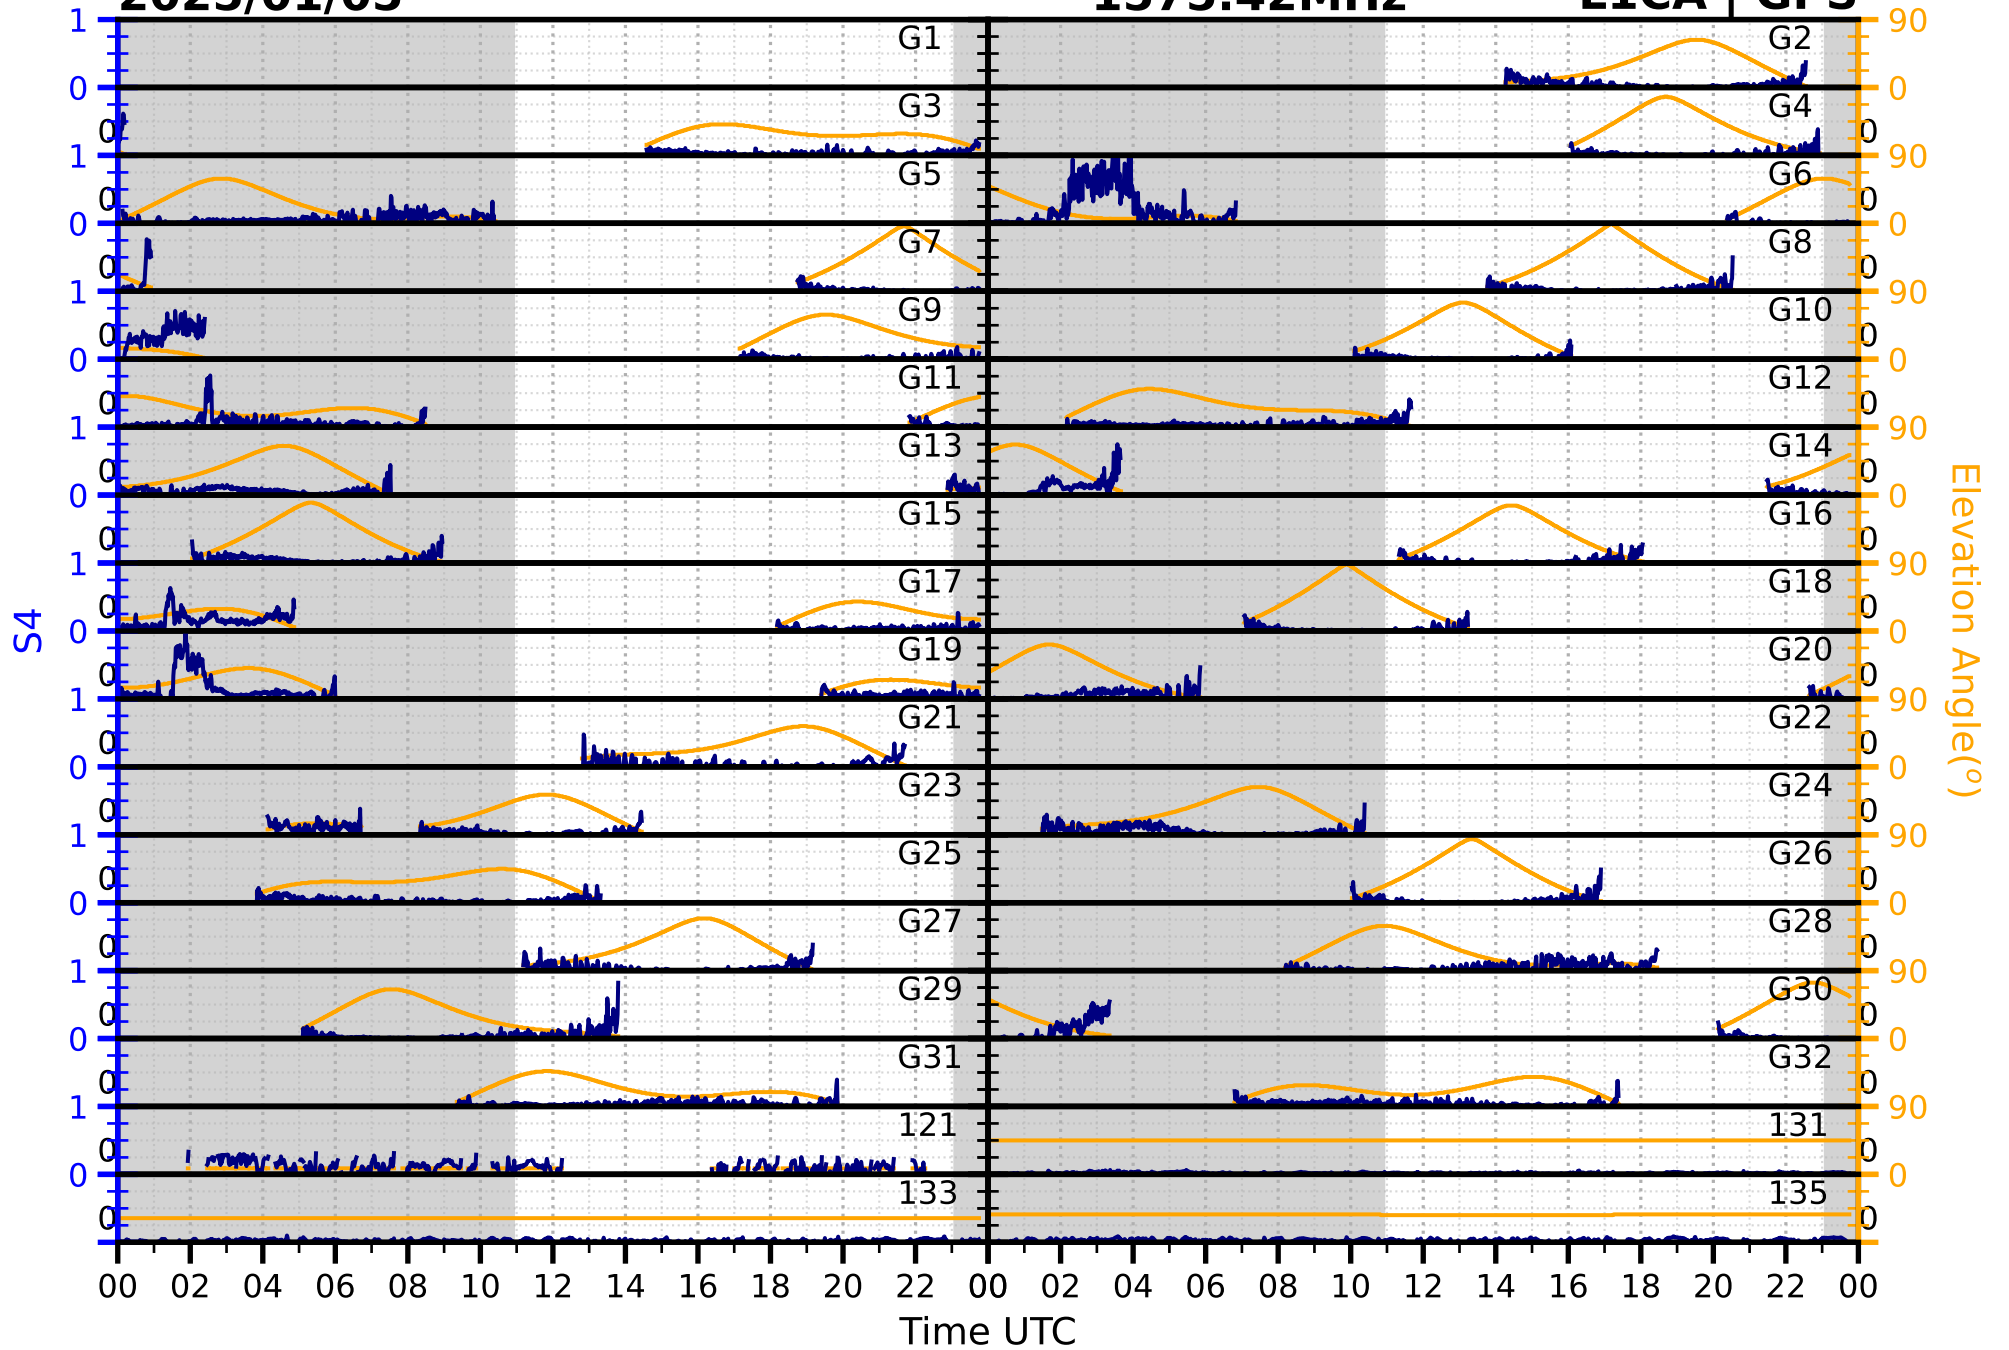

2025/01/05

S4

1575.42MHz

L1CA | GPS

2025/01/05

S4

1575.42MHz

L1BC | GALILEO

2025/01/05

S4

1602MHz

L1CA | GLONASS