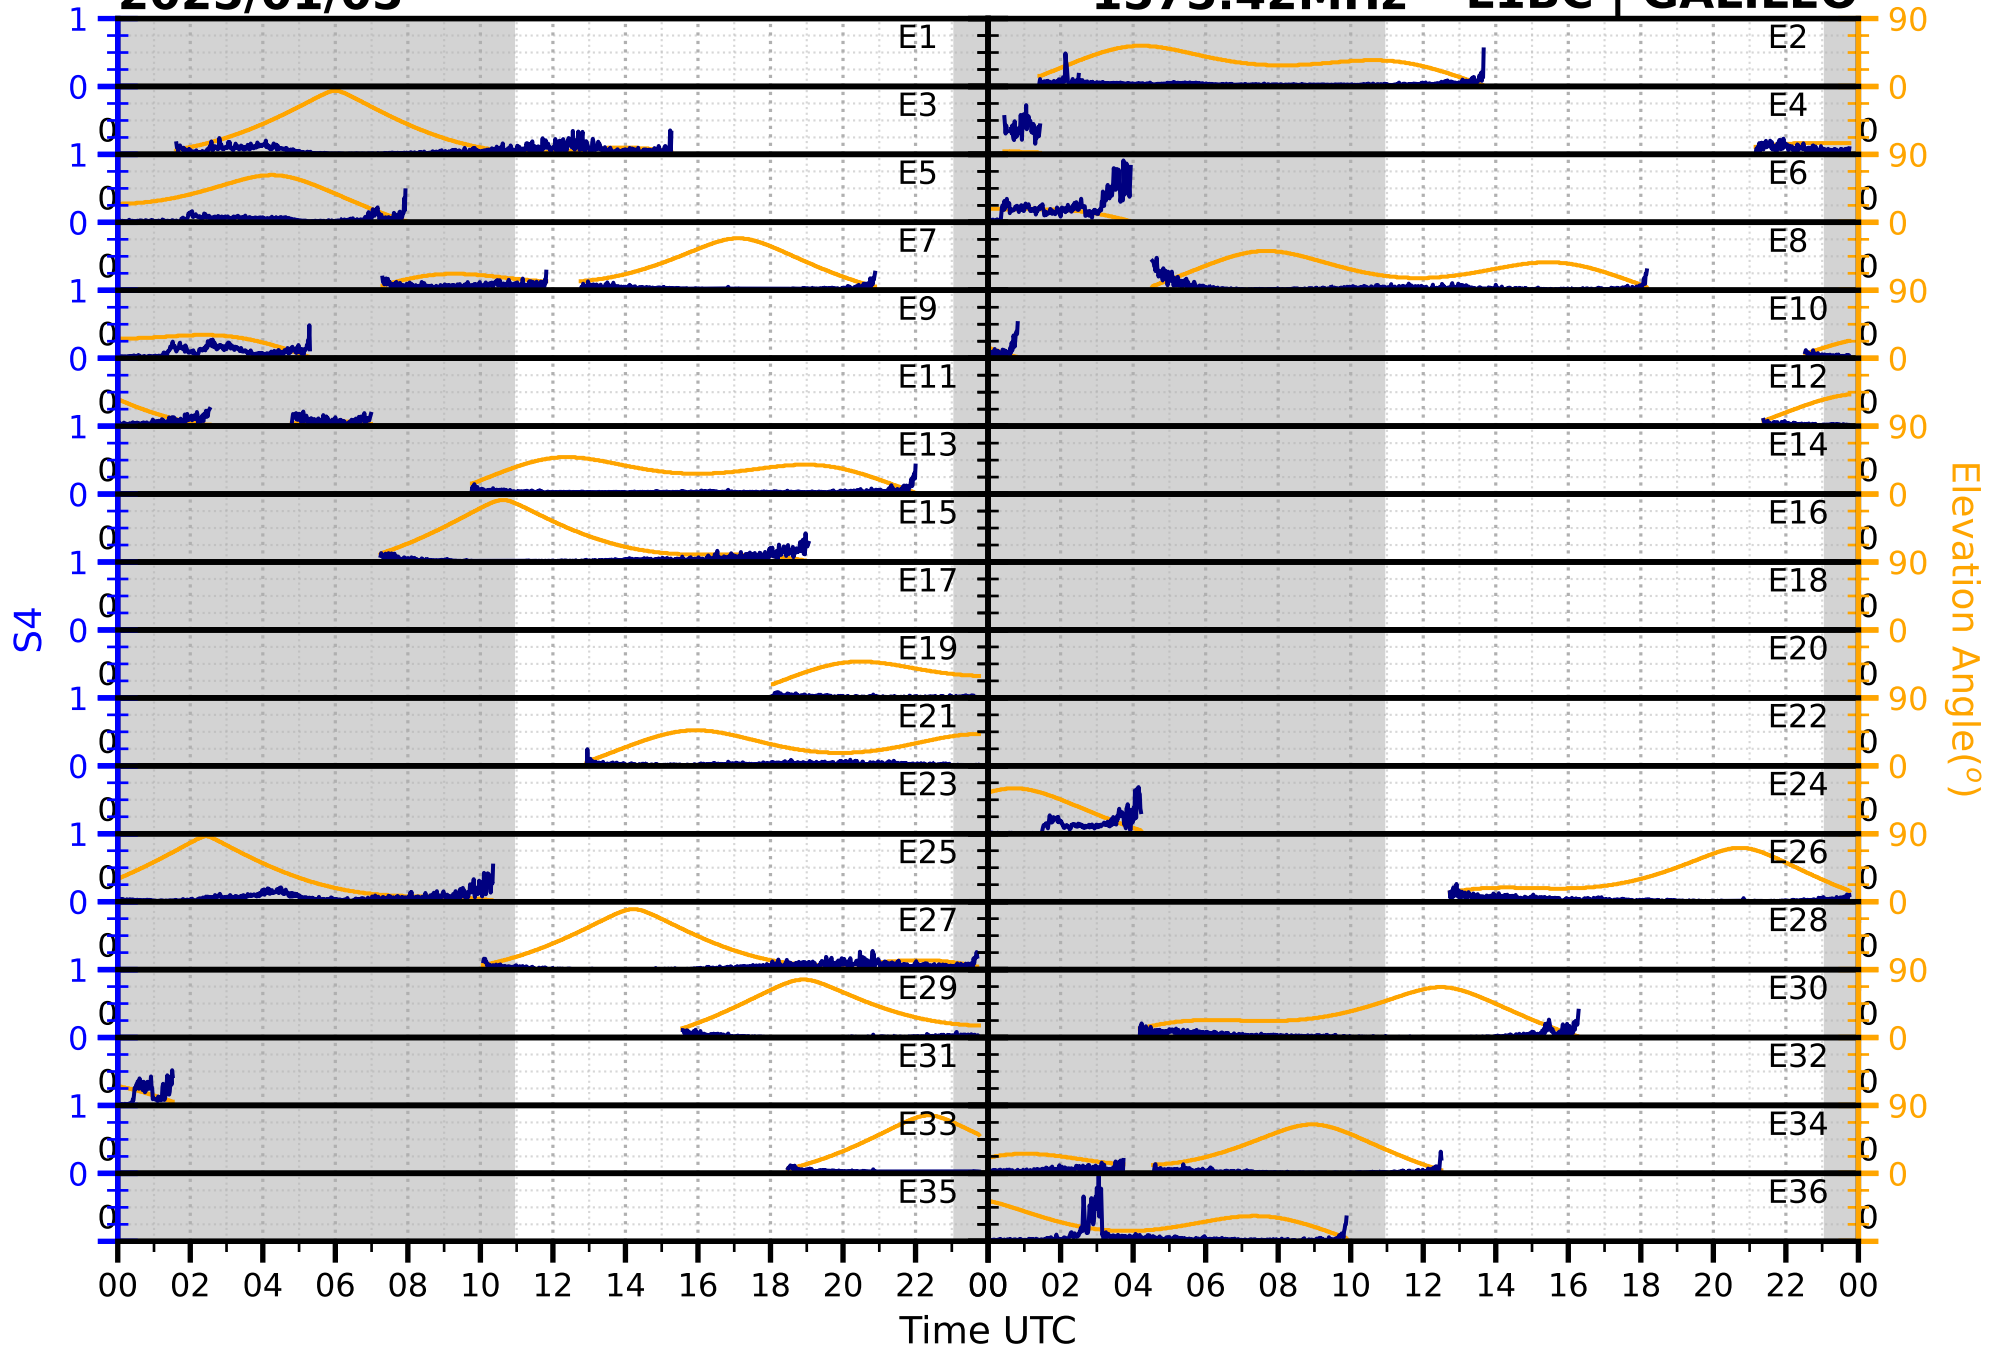

2025/01/05

S4

1575.42MHz

L1CA | GPS

2025/01/05

S4

1575.42MHz

L1BC | GALILEO

2025/01/05

S4

1602MHz

L1CA | GLONASS