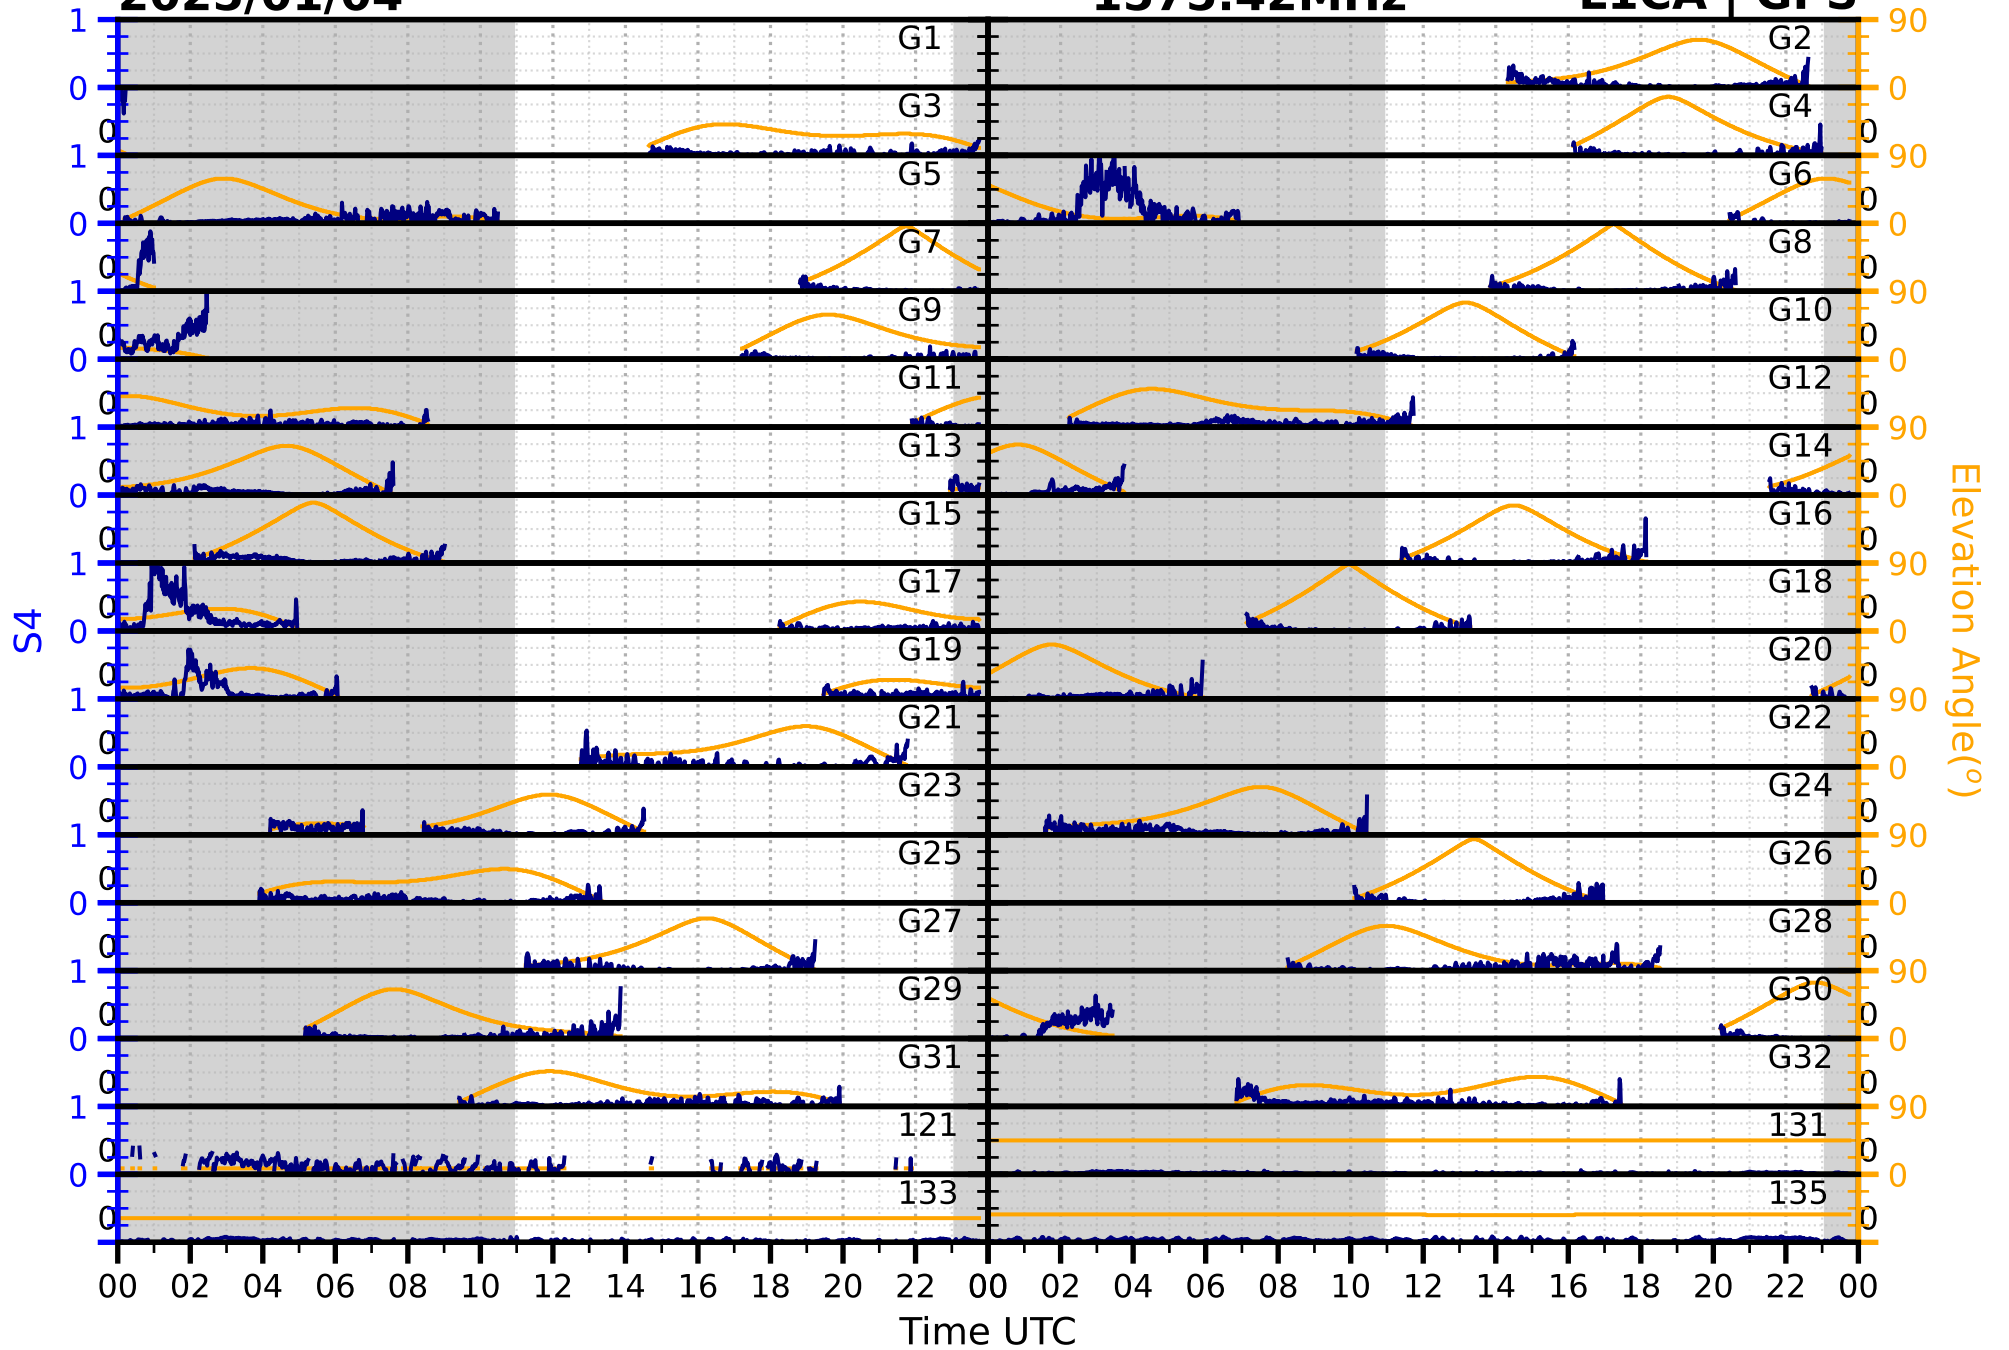

2025/01/04

S4

1575.42MHz

L1CA | GPS

2025/01/04

S4

1575.42MHz

L1BC | GALILEO

2025/01/04

S4

1602MHz

L1CA | GLONASS