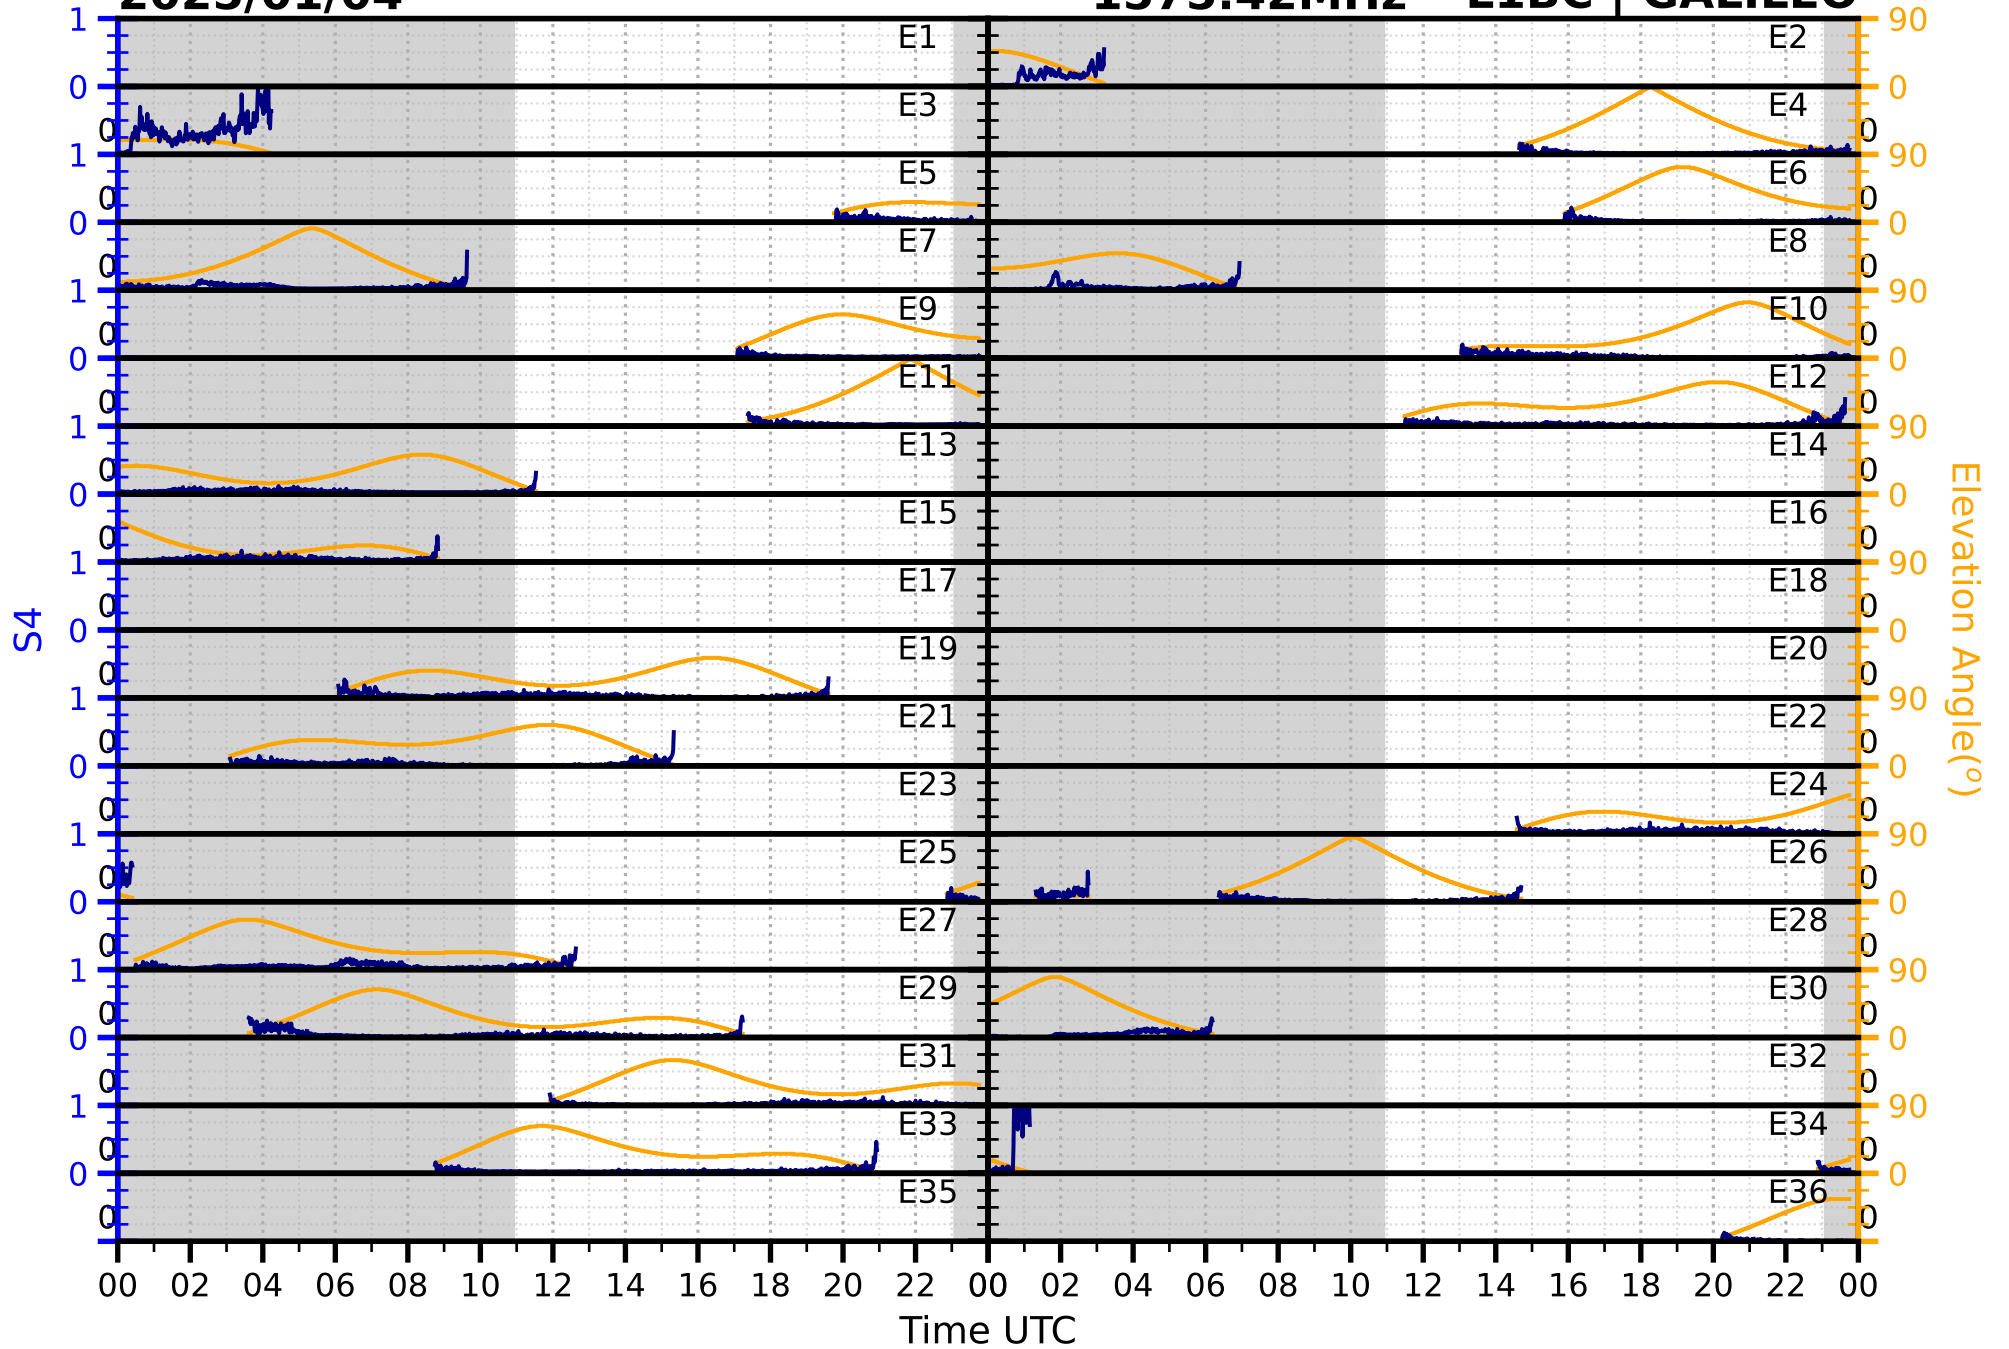

2025/01/04

S4

1575.42MHz

L1CA | GPS

2025/01/04

S4

1575.42MHz

L1BC | GALILEO

2025/01/04

S4

1602MHz

L1CA | GLONASS