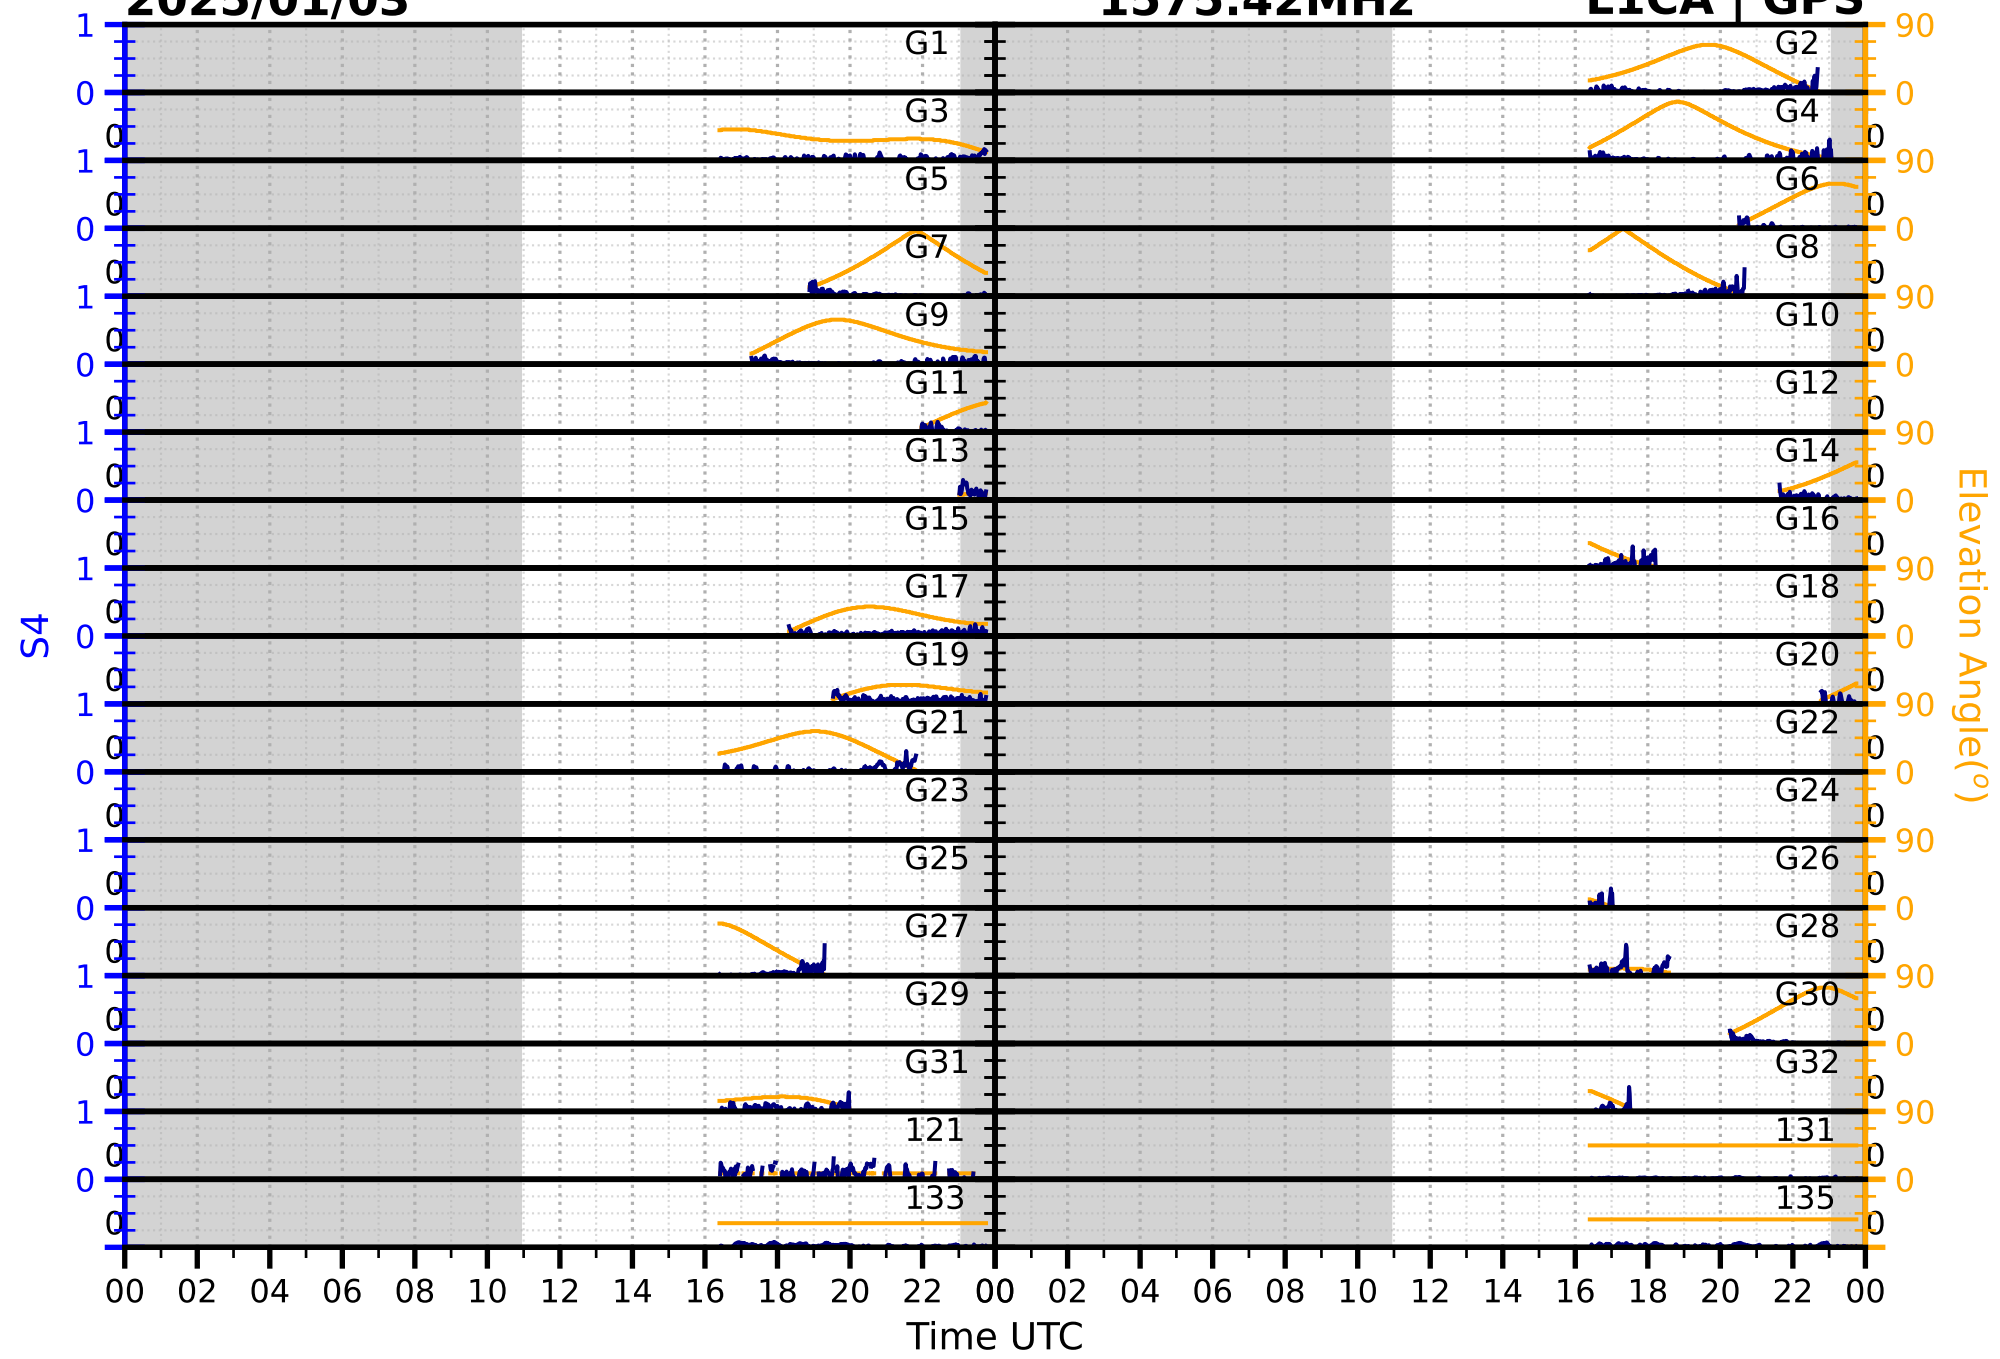

2025/01/03

S4

1575.42MHz

L1CA | GPS

2025/01/03

S4

1575.42MHz

L1BC | GALILEO

2025/01/03

S4

1602MHz

L1CA | GLONASS