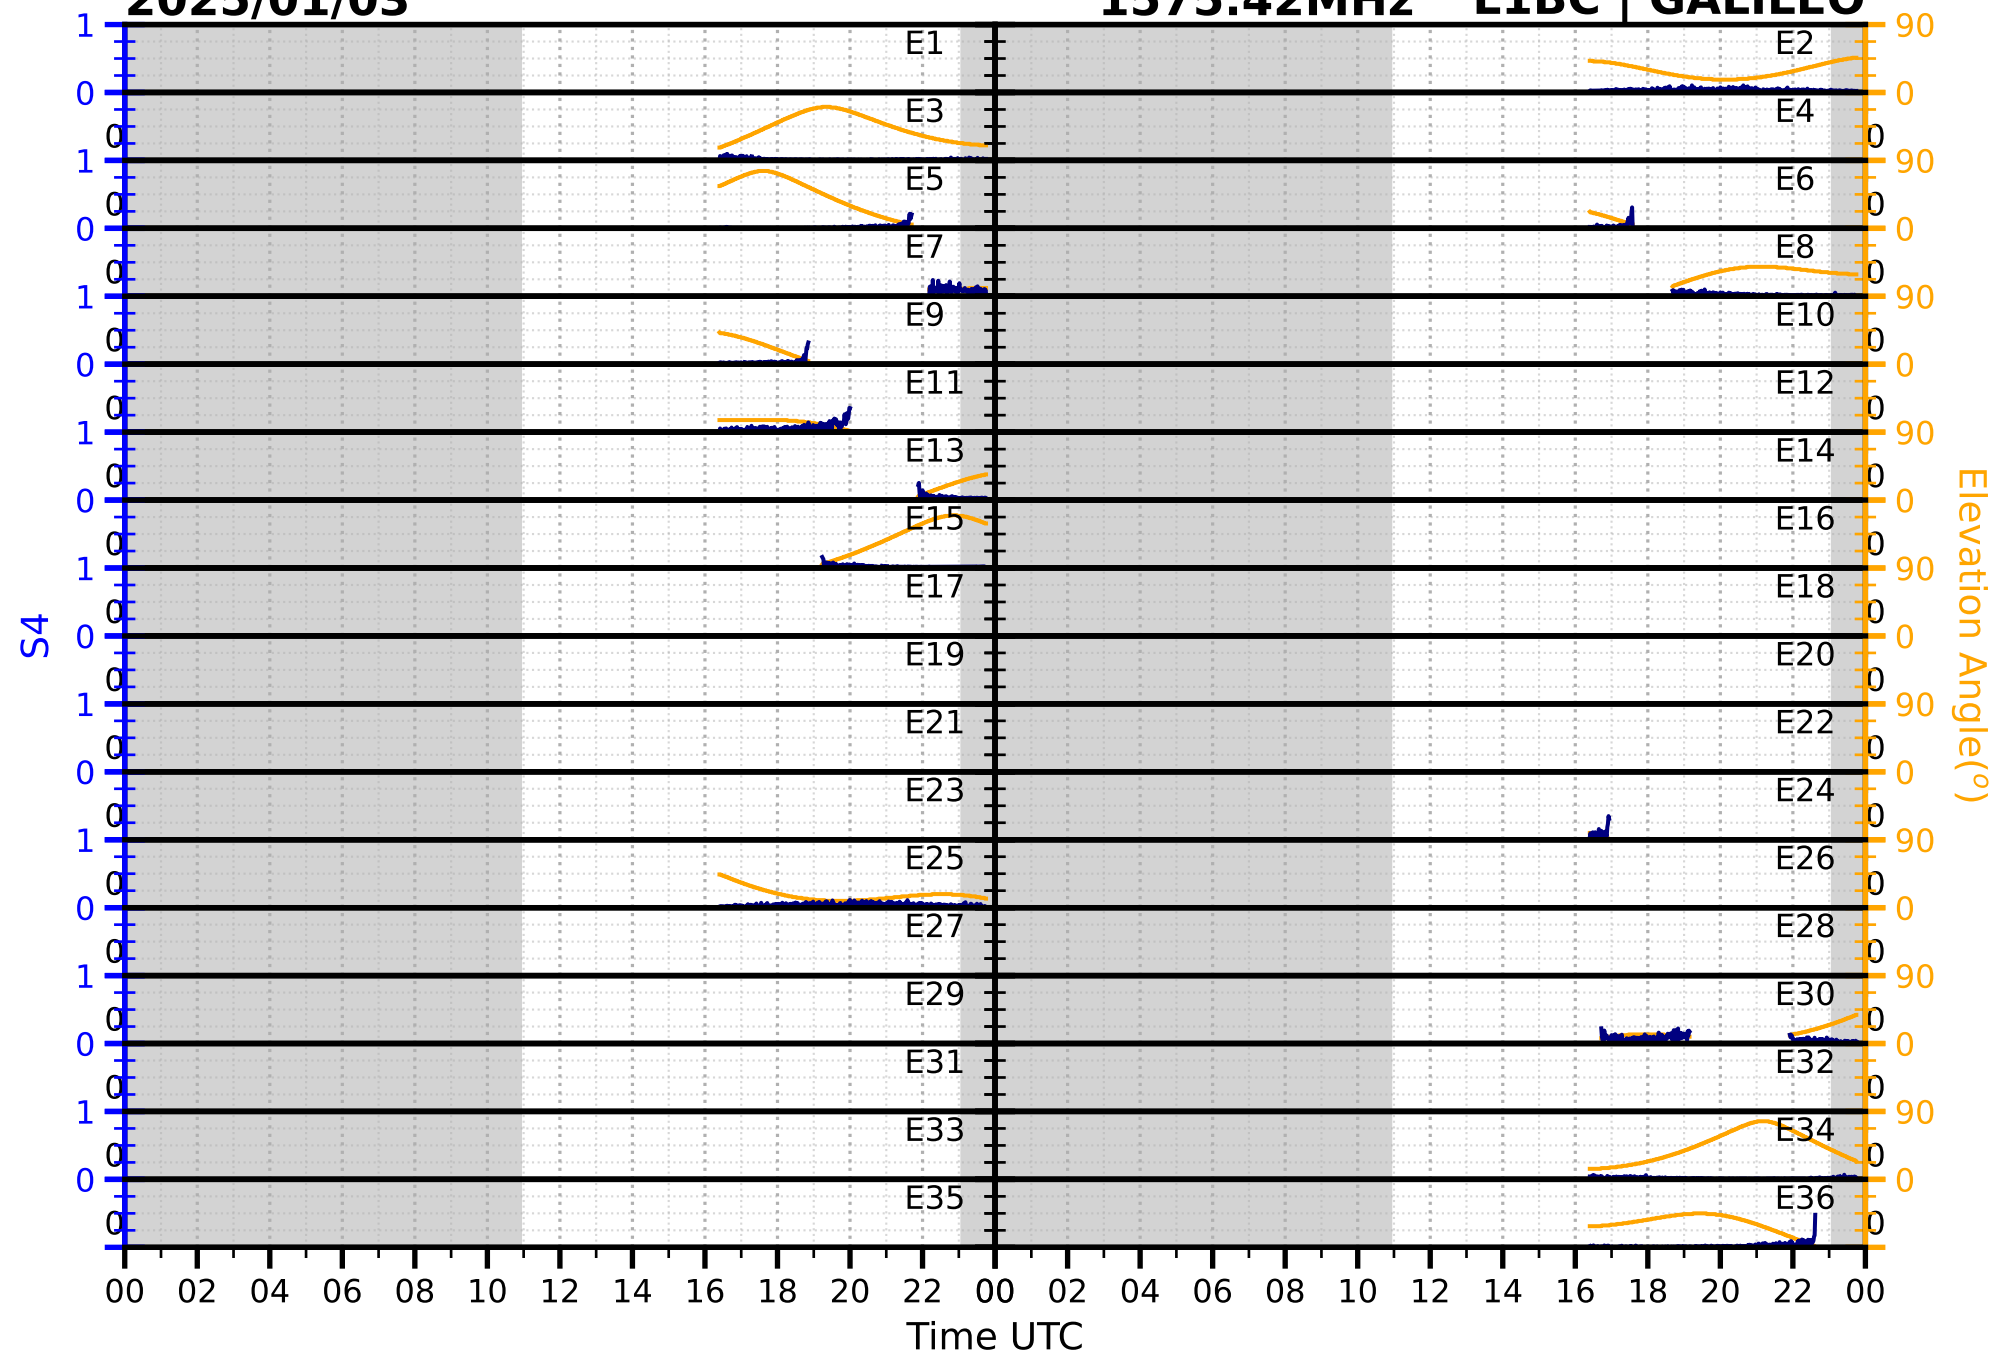

2025/01/03

S4

1575.42MHz

L1CA | GPS

2025/01/03

S4

1575.42MHz

L1BC | GALILEO

2025/01/03

S4

1602MHz

L1CA | GLONASS