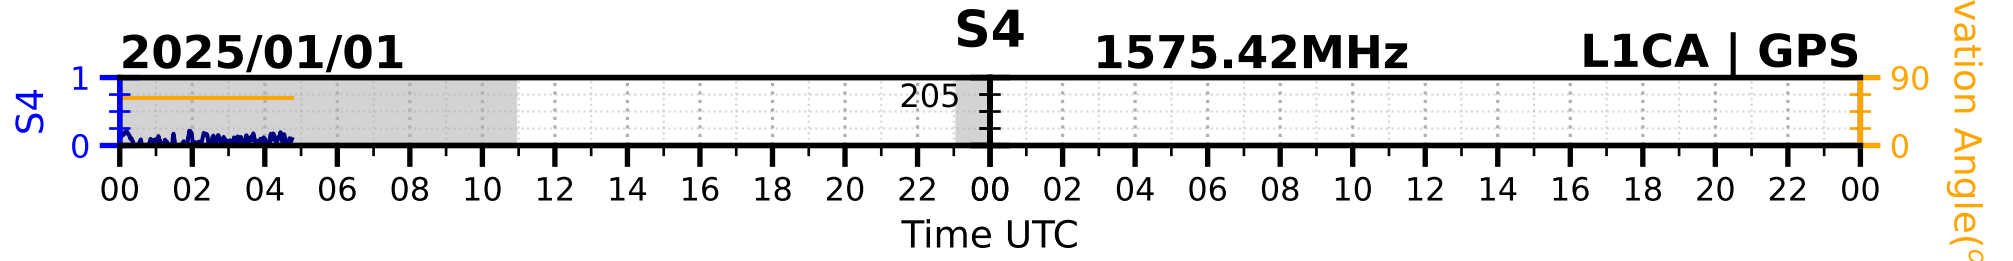

2025/01/01

S4 1575.42MHz

L1CA | GPS

2025/01/01

S4

1575.42MHz

L1BC | GALILEO

2025/01/01

S4

1602MHz

L1CA | GLONASS