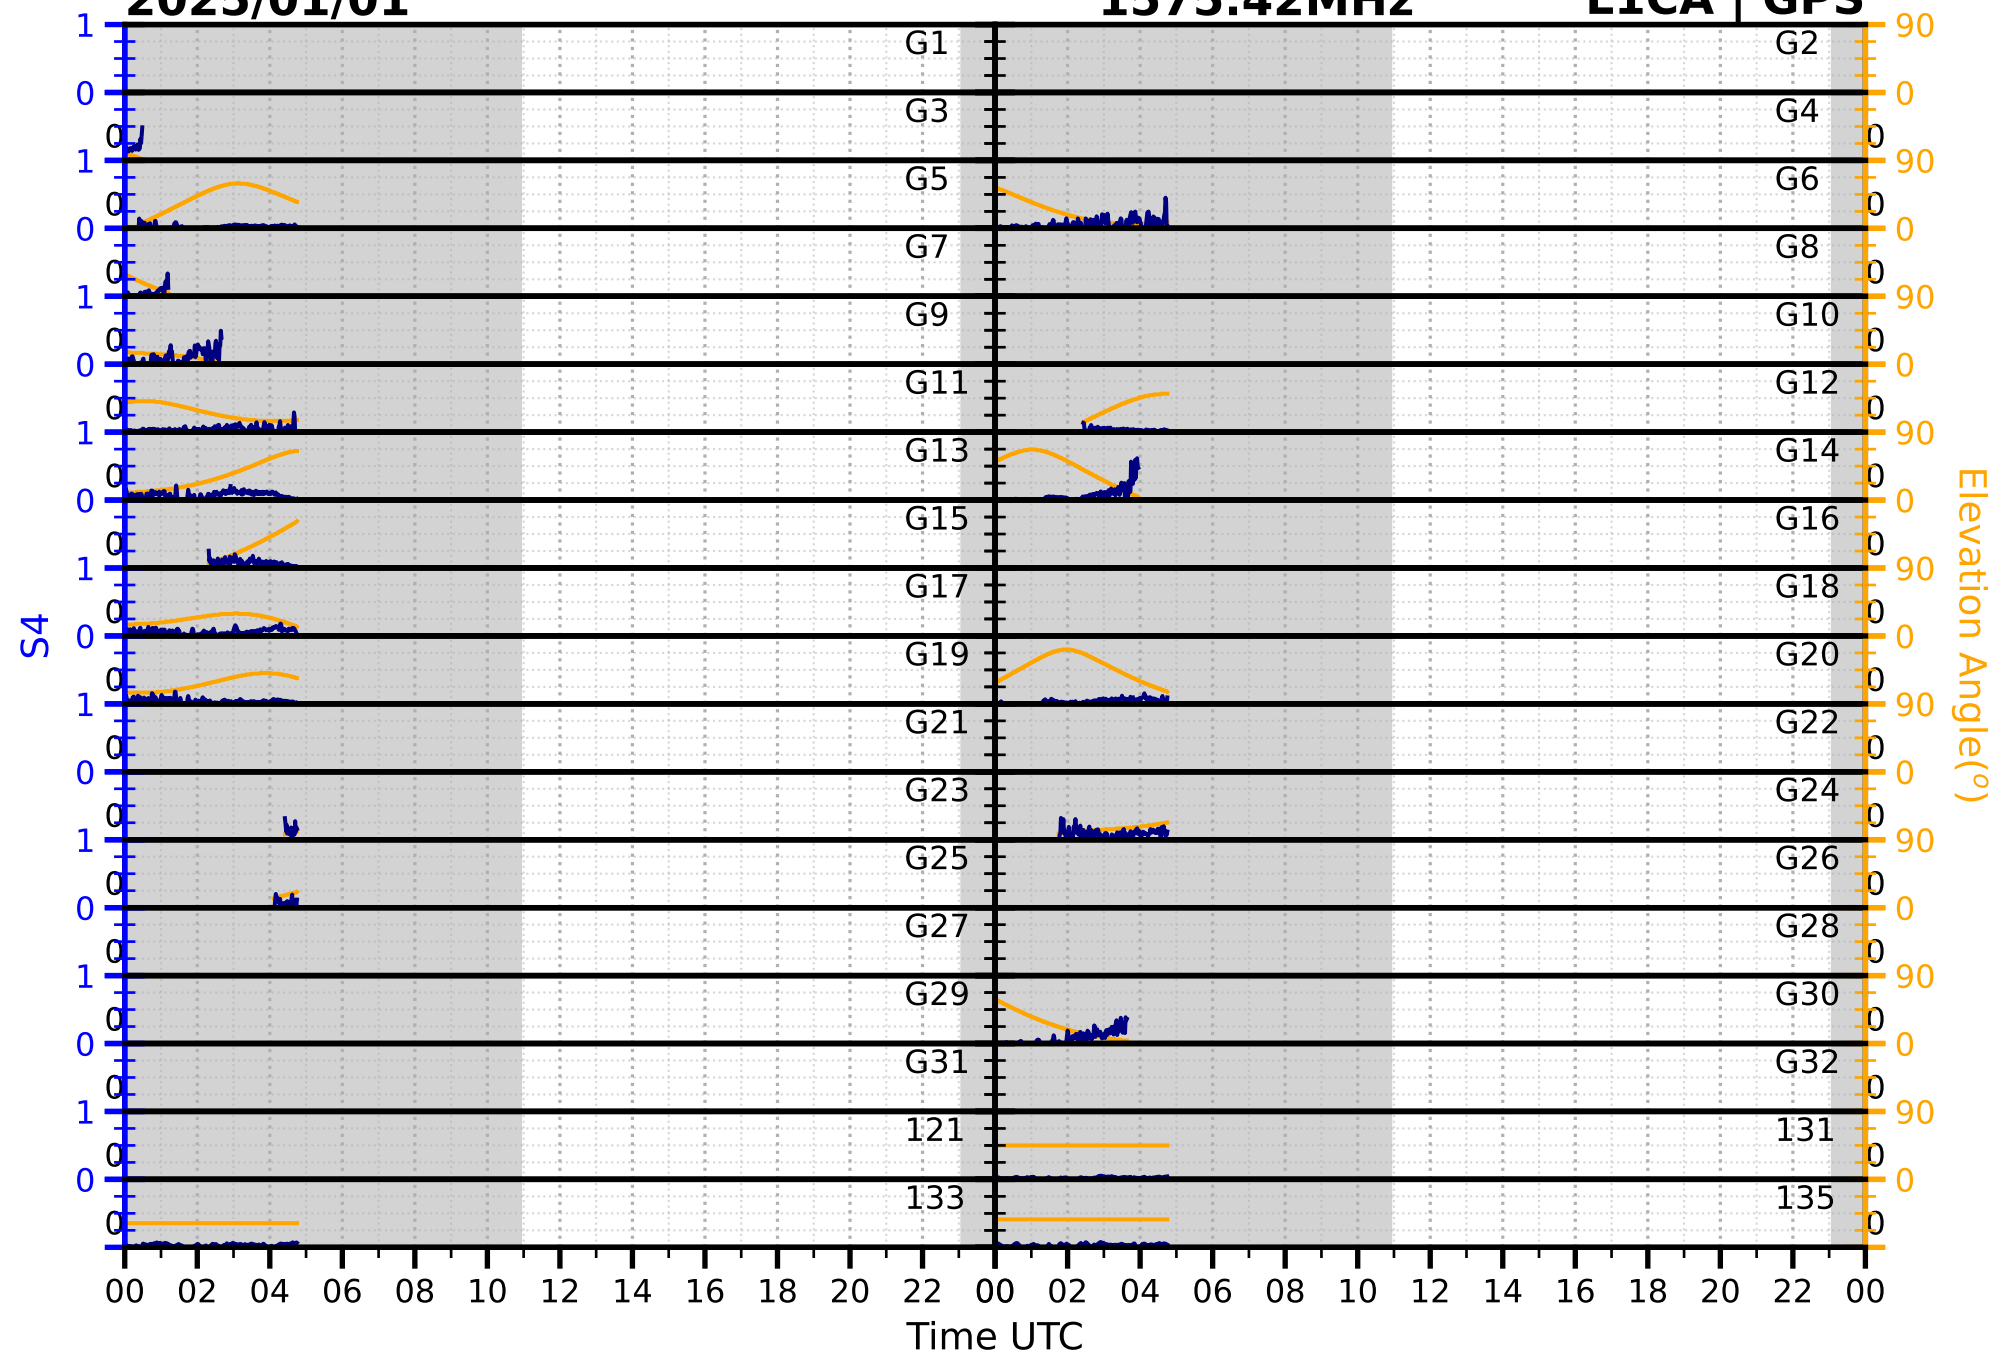

2025/01/01

S4 1575.42MHz

L1CA | GPS

2025/01/01

S4

1575.42MHz

L1BC | GALILEO

2025/01/01

S4

1602MHz

L1CA | GLONASS