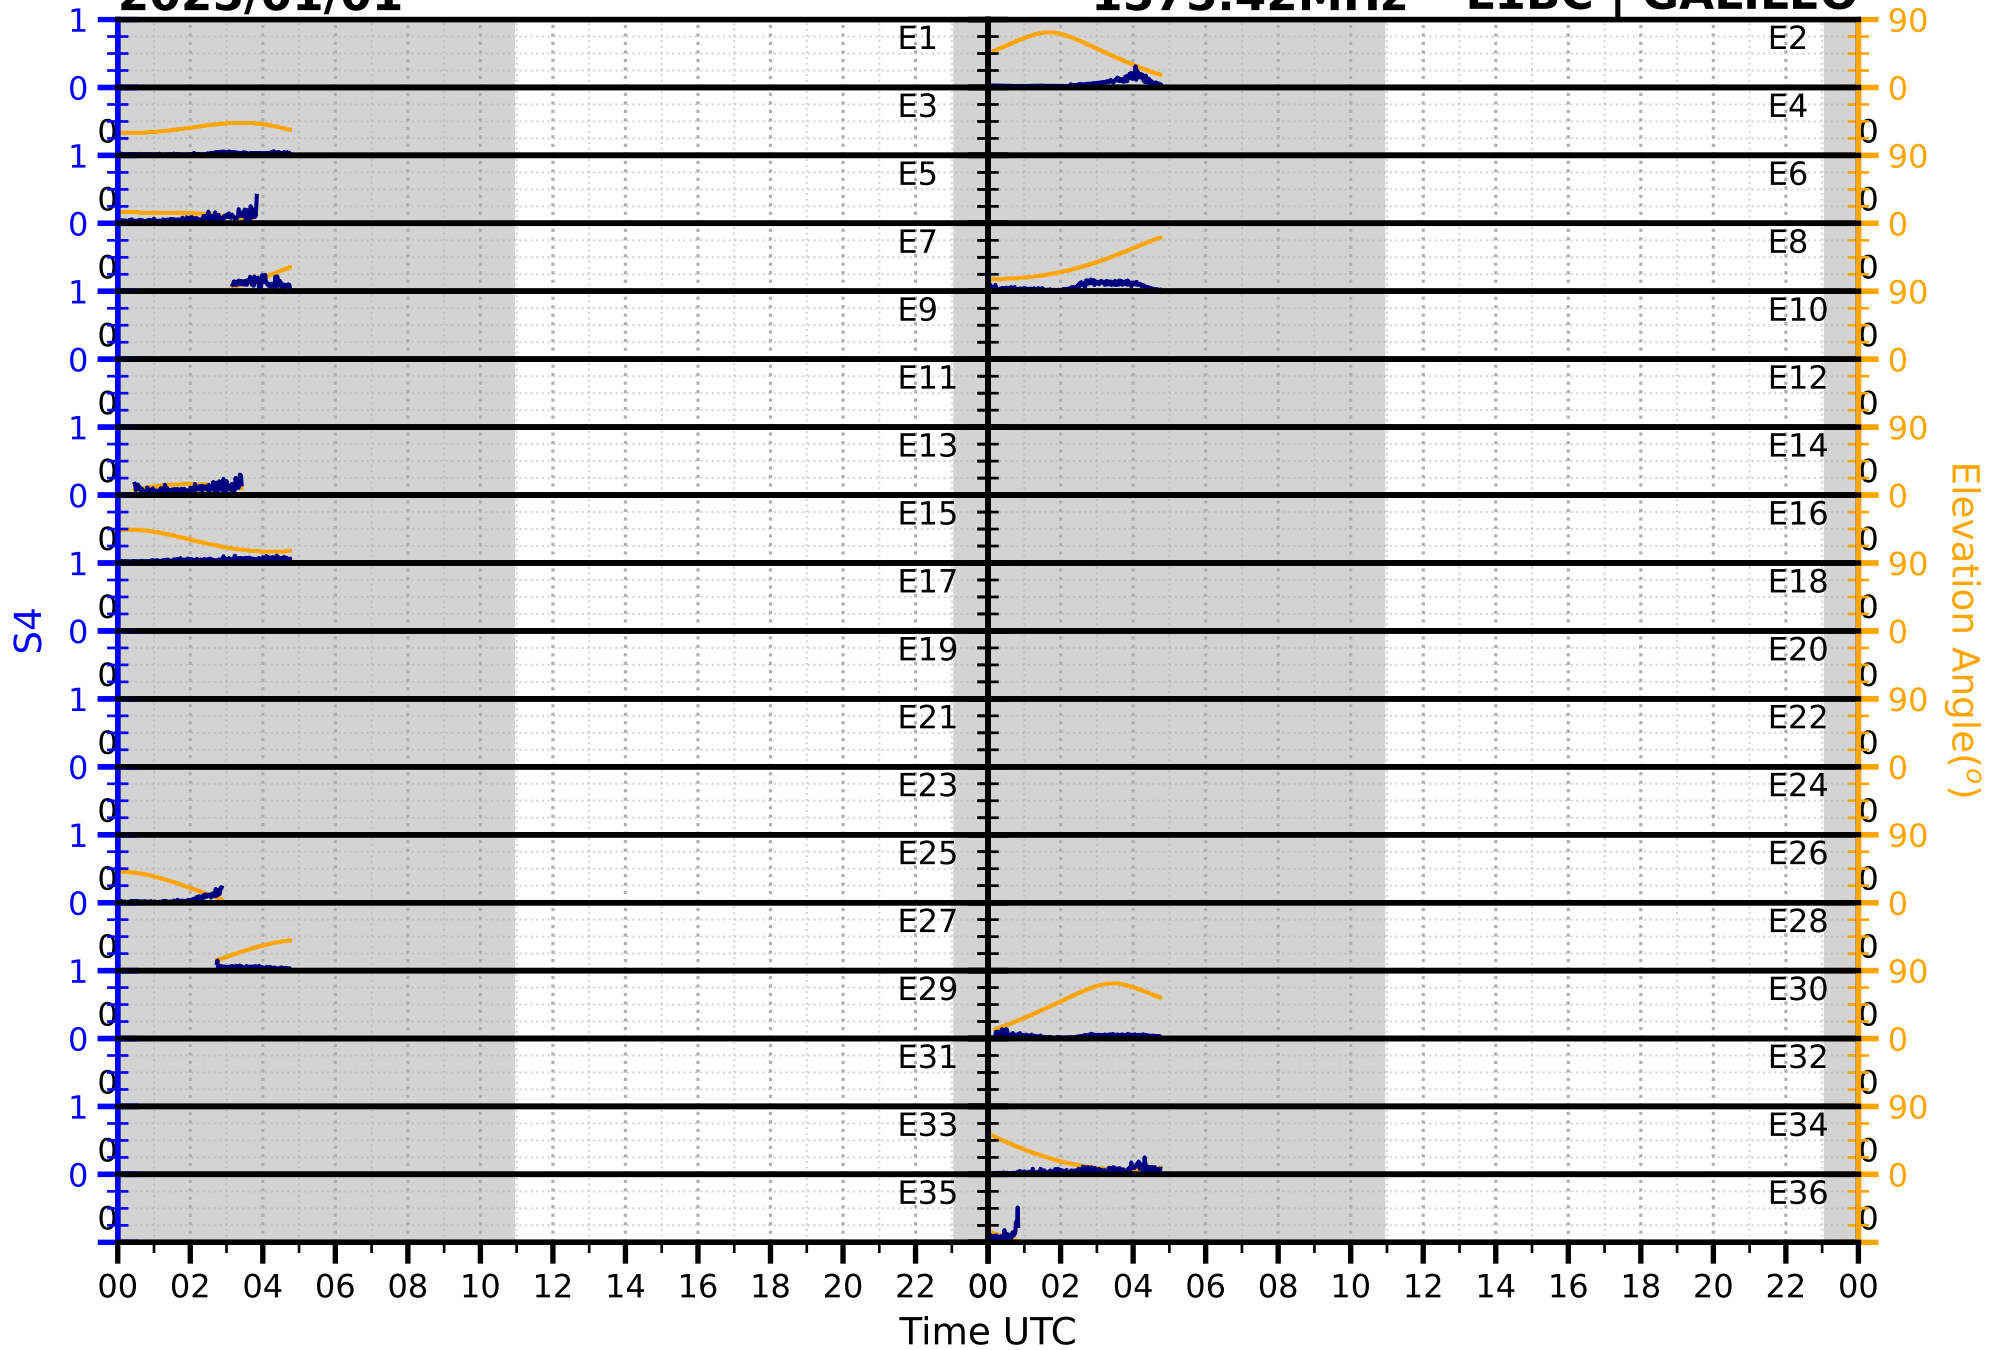

2025/01/01

S4 1575.42MHz

L1CA | GPS

2025/01/01

S4

1575.42MHz

L1BC | GALILEO

2025/01/01

S4

1602MHz

L1CA | GLONASS