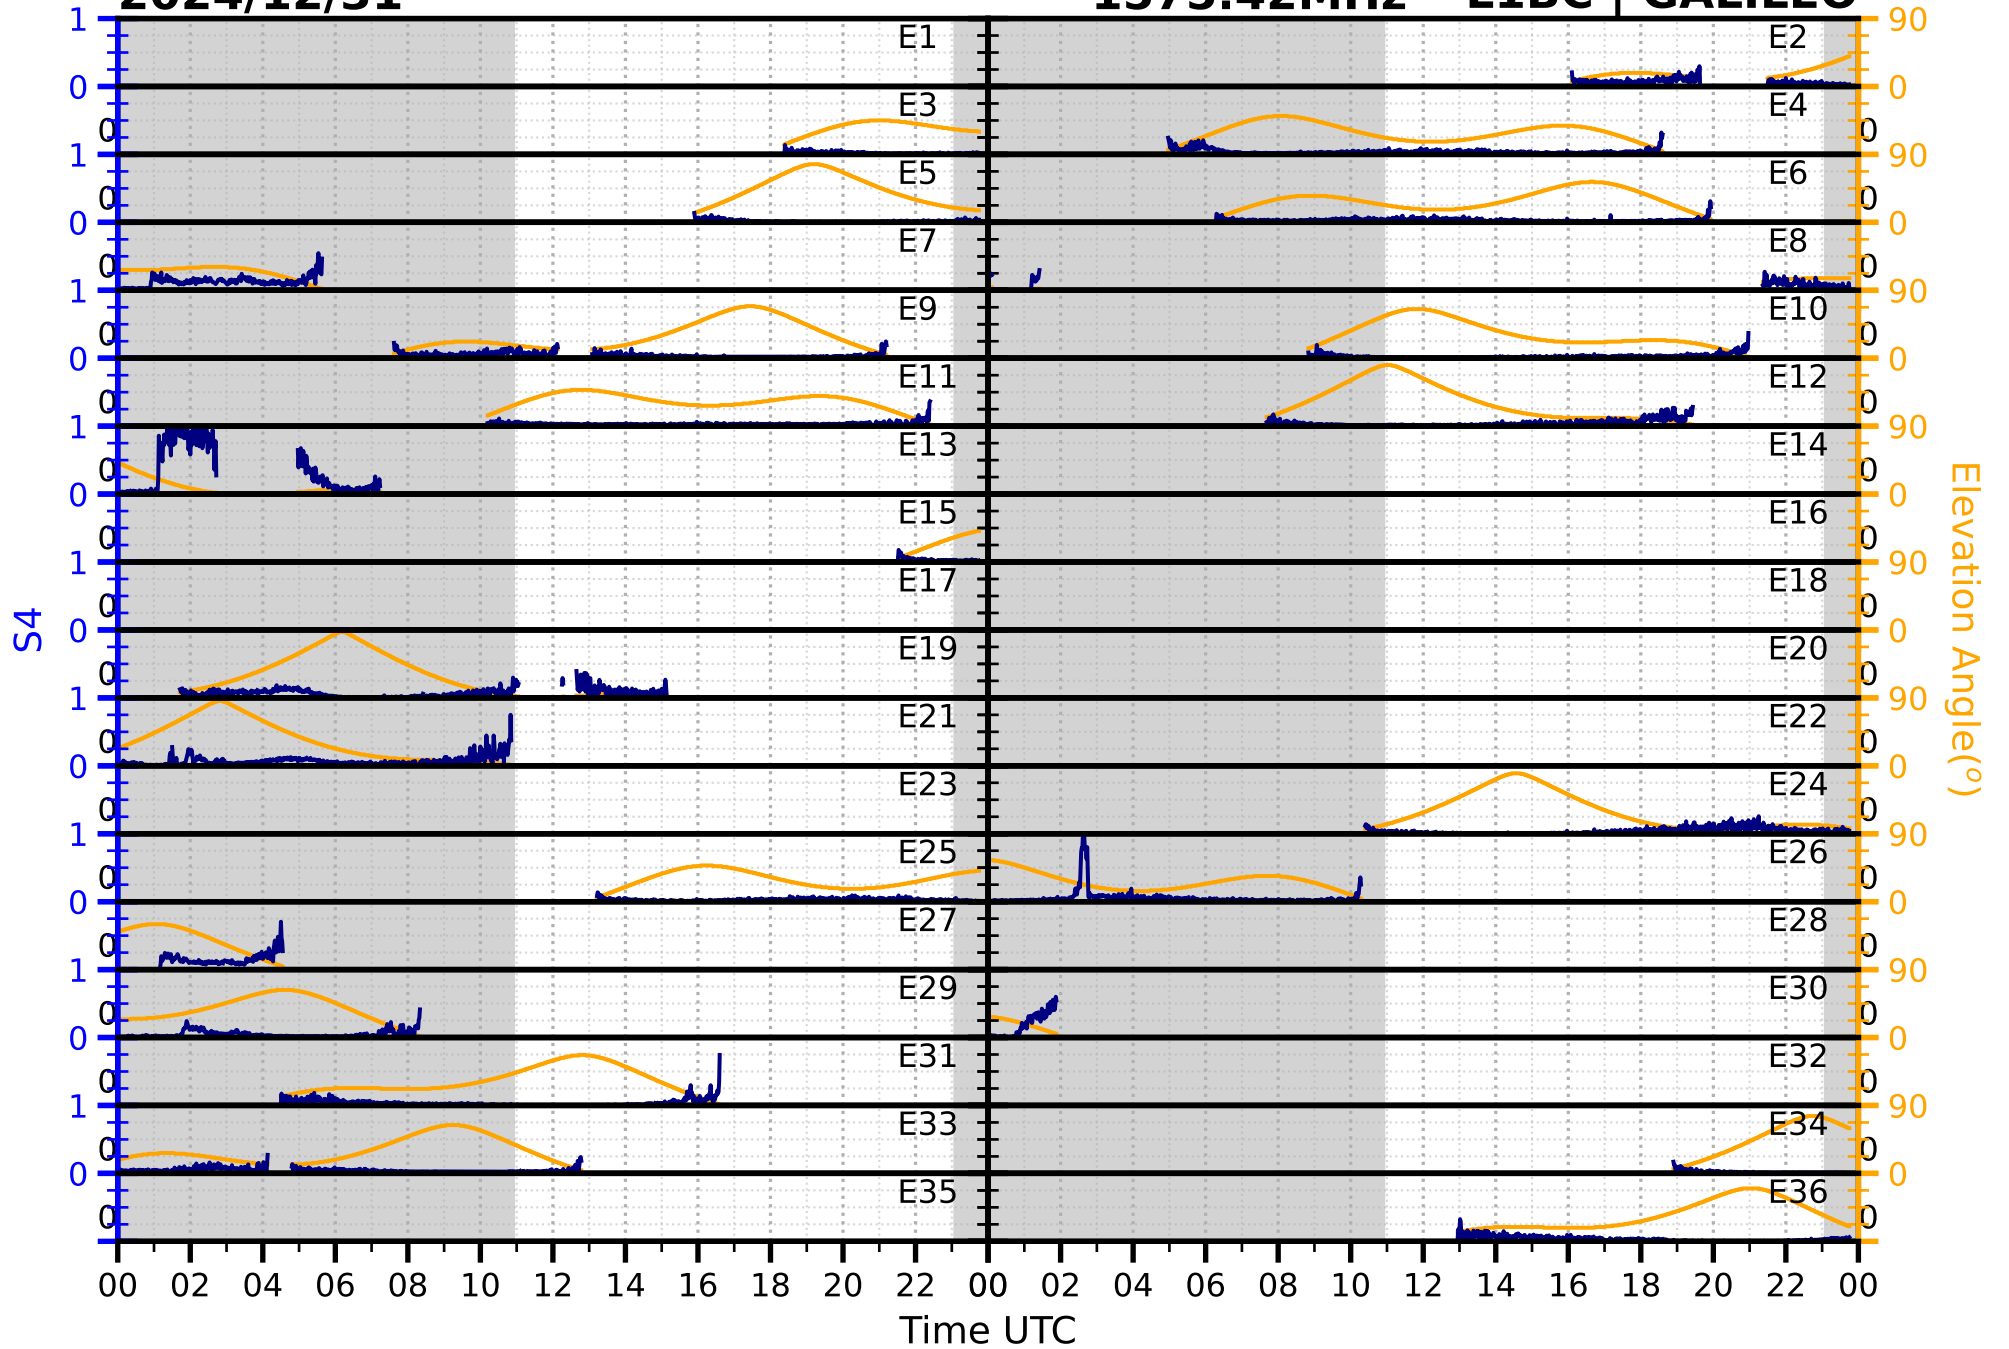

2024/12/31

S4

1575.42MHz

L1CA | GPS

2024/12/31

S4

1575.42MHz

L1BC | GALILEO

2024/12/31

S4

1602MHz

L1CA | GLONASS