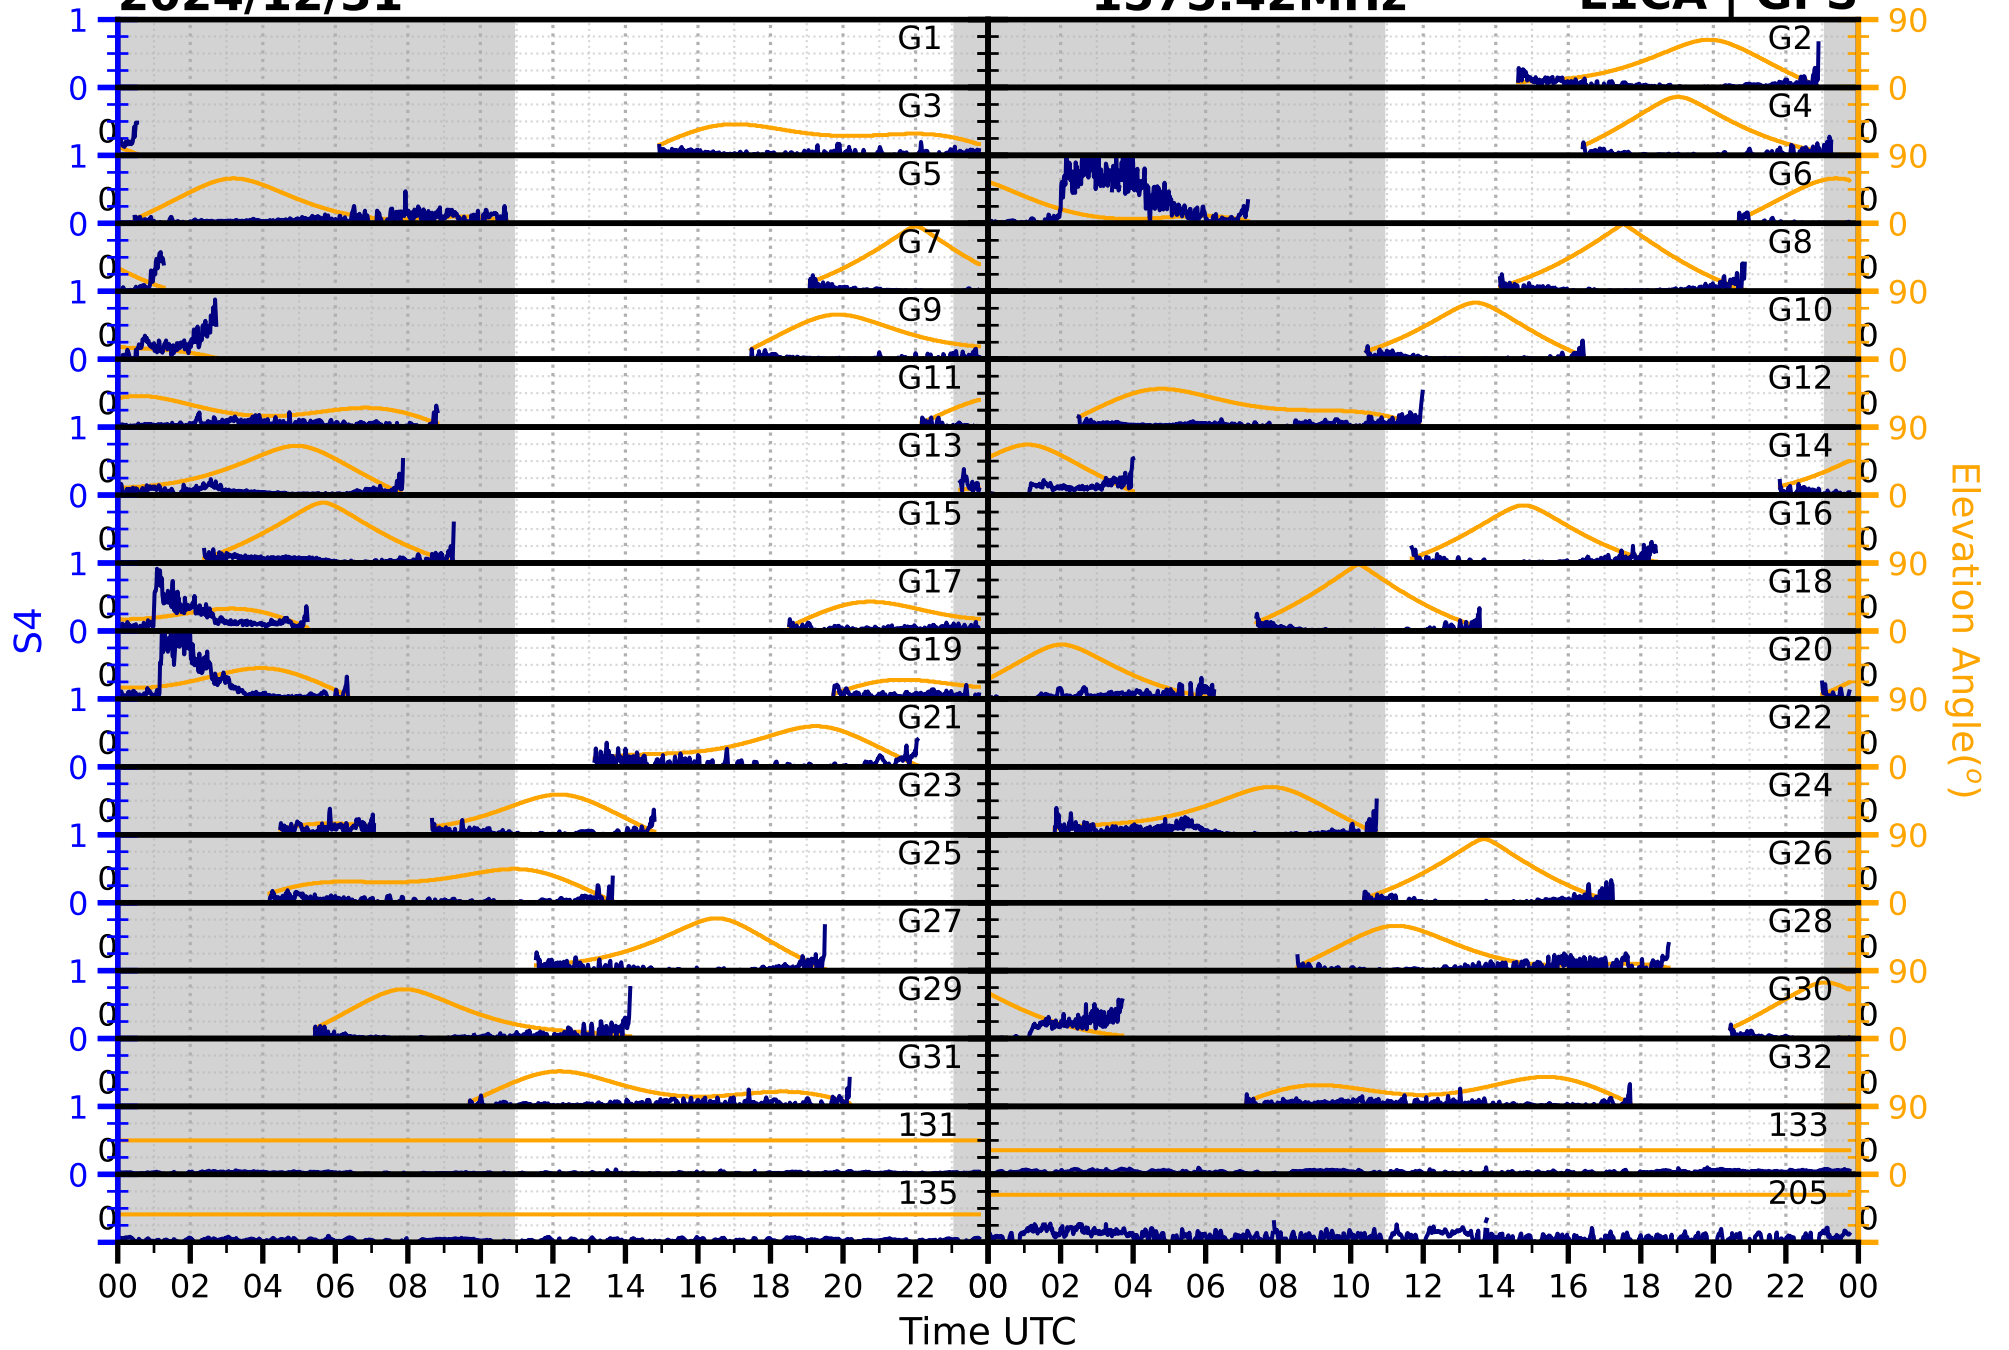

2024/12/31

S4

1575.42MHz

L1CA | GPS

2024/12/31

S4

1575.42MHz

L1BC | GALILEO

2024/12/31

S4

1602MHz

L1CA | GLONASS