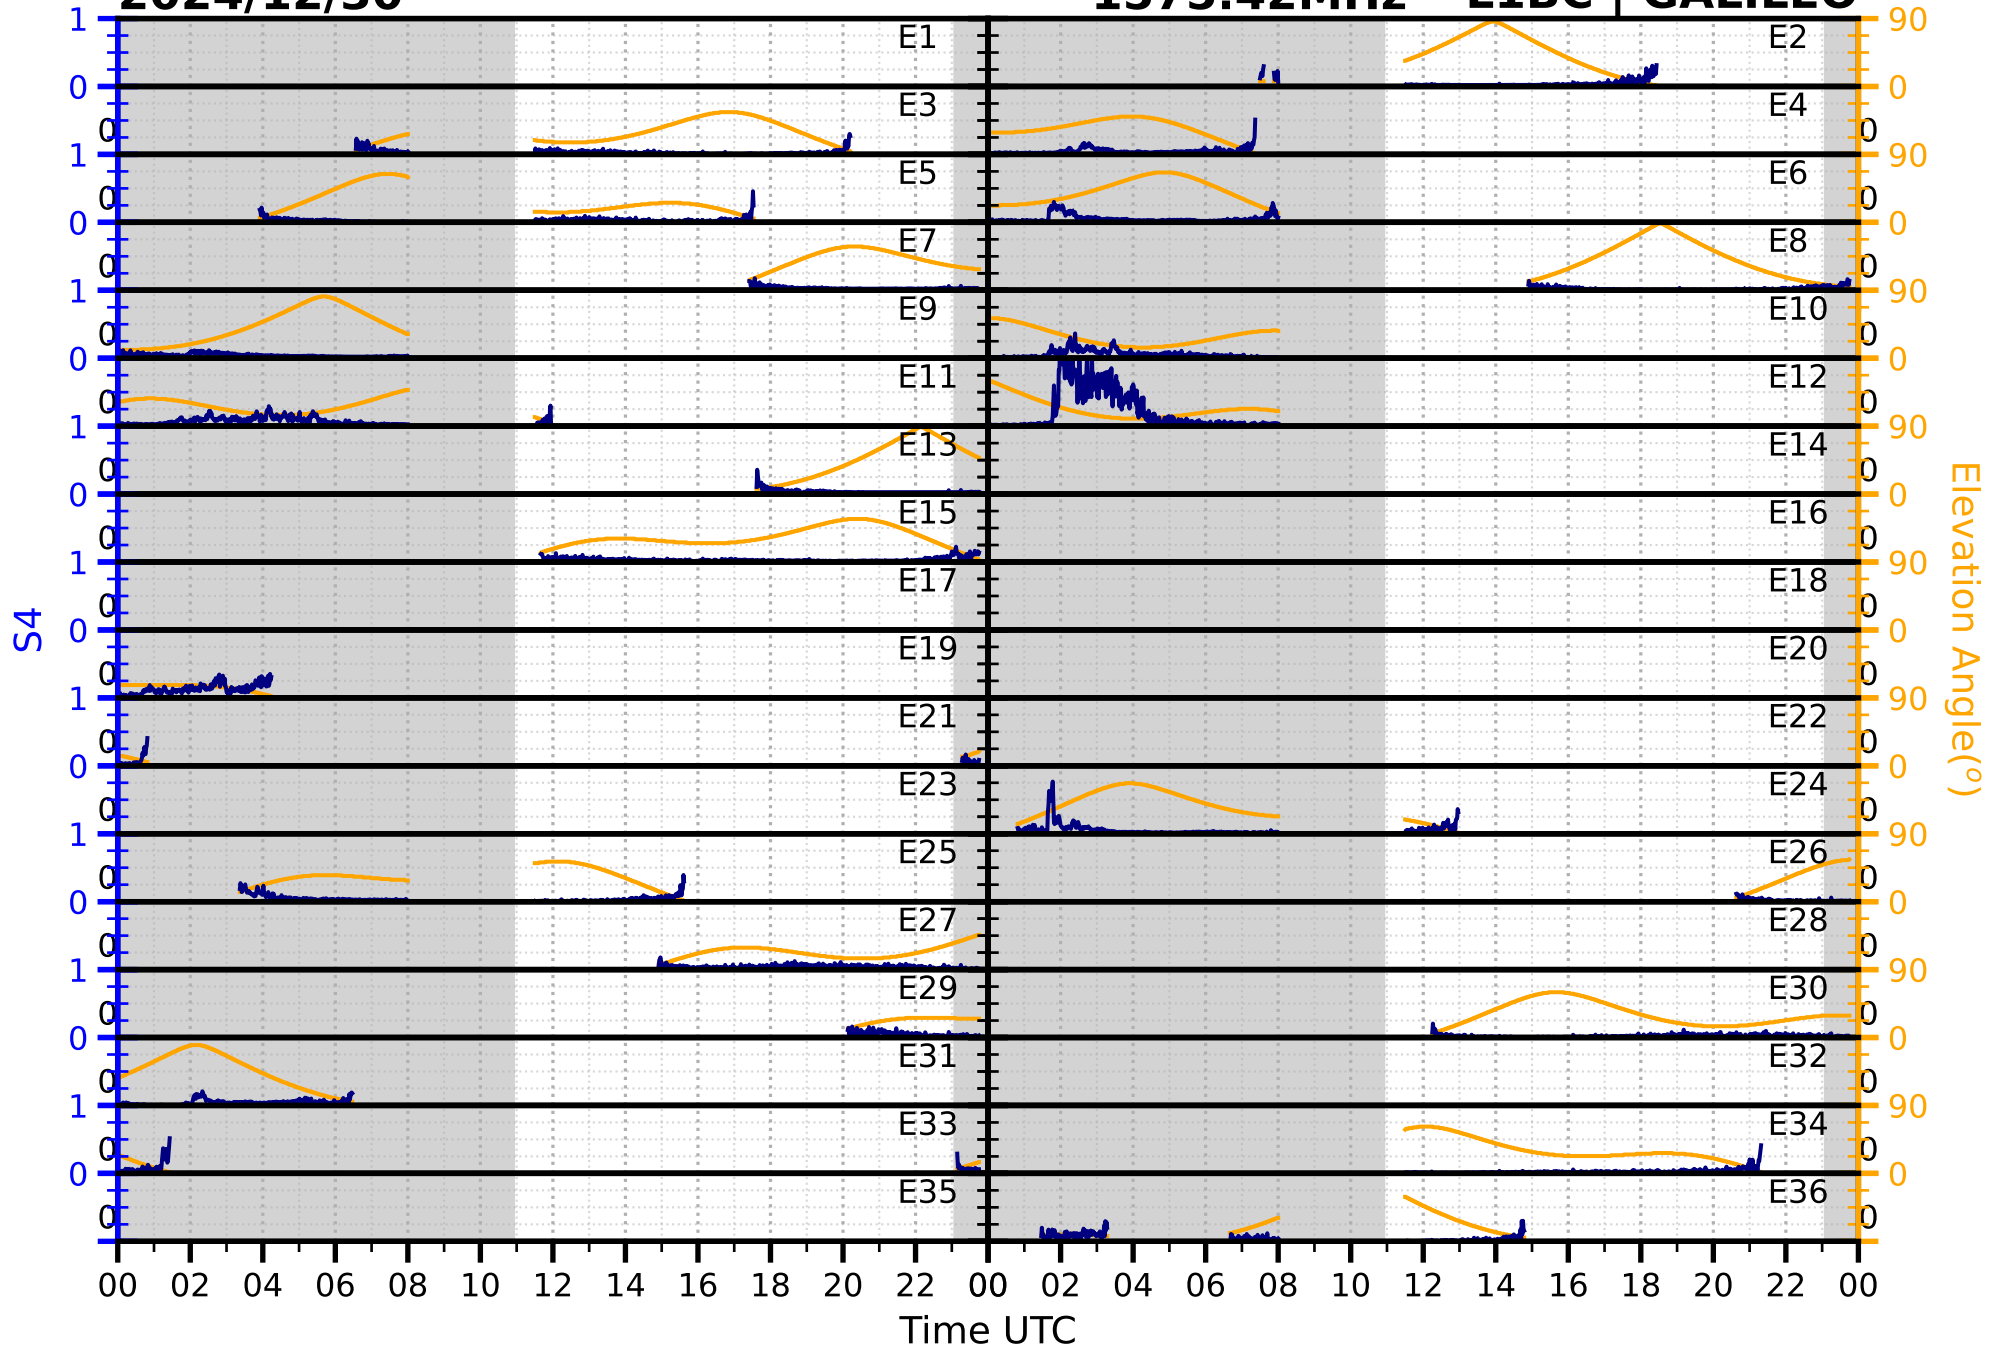

2024/12/30

S4

1575.42MHz

L1CA | GPS

2024/12/30

S4

1575.42MHz

L1BC | GALILEO

2024/12/30

S4

1602MHz

L1CA | GLONASS