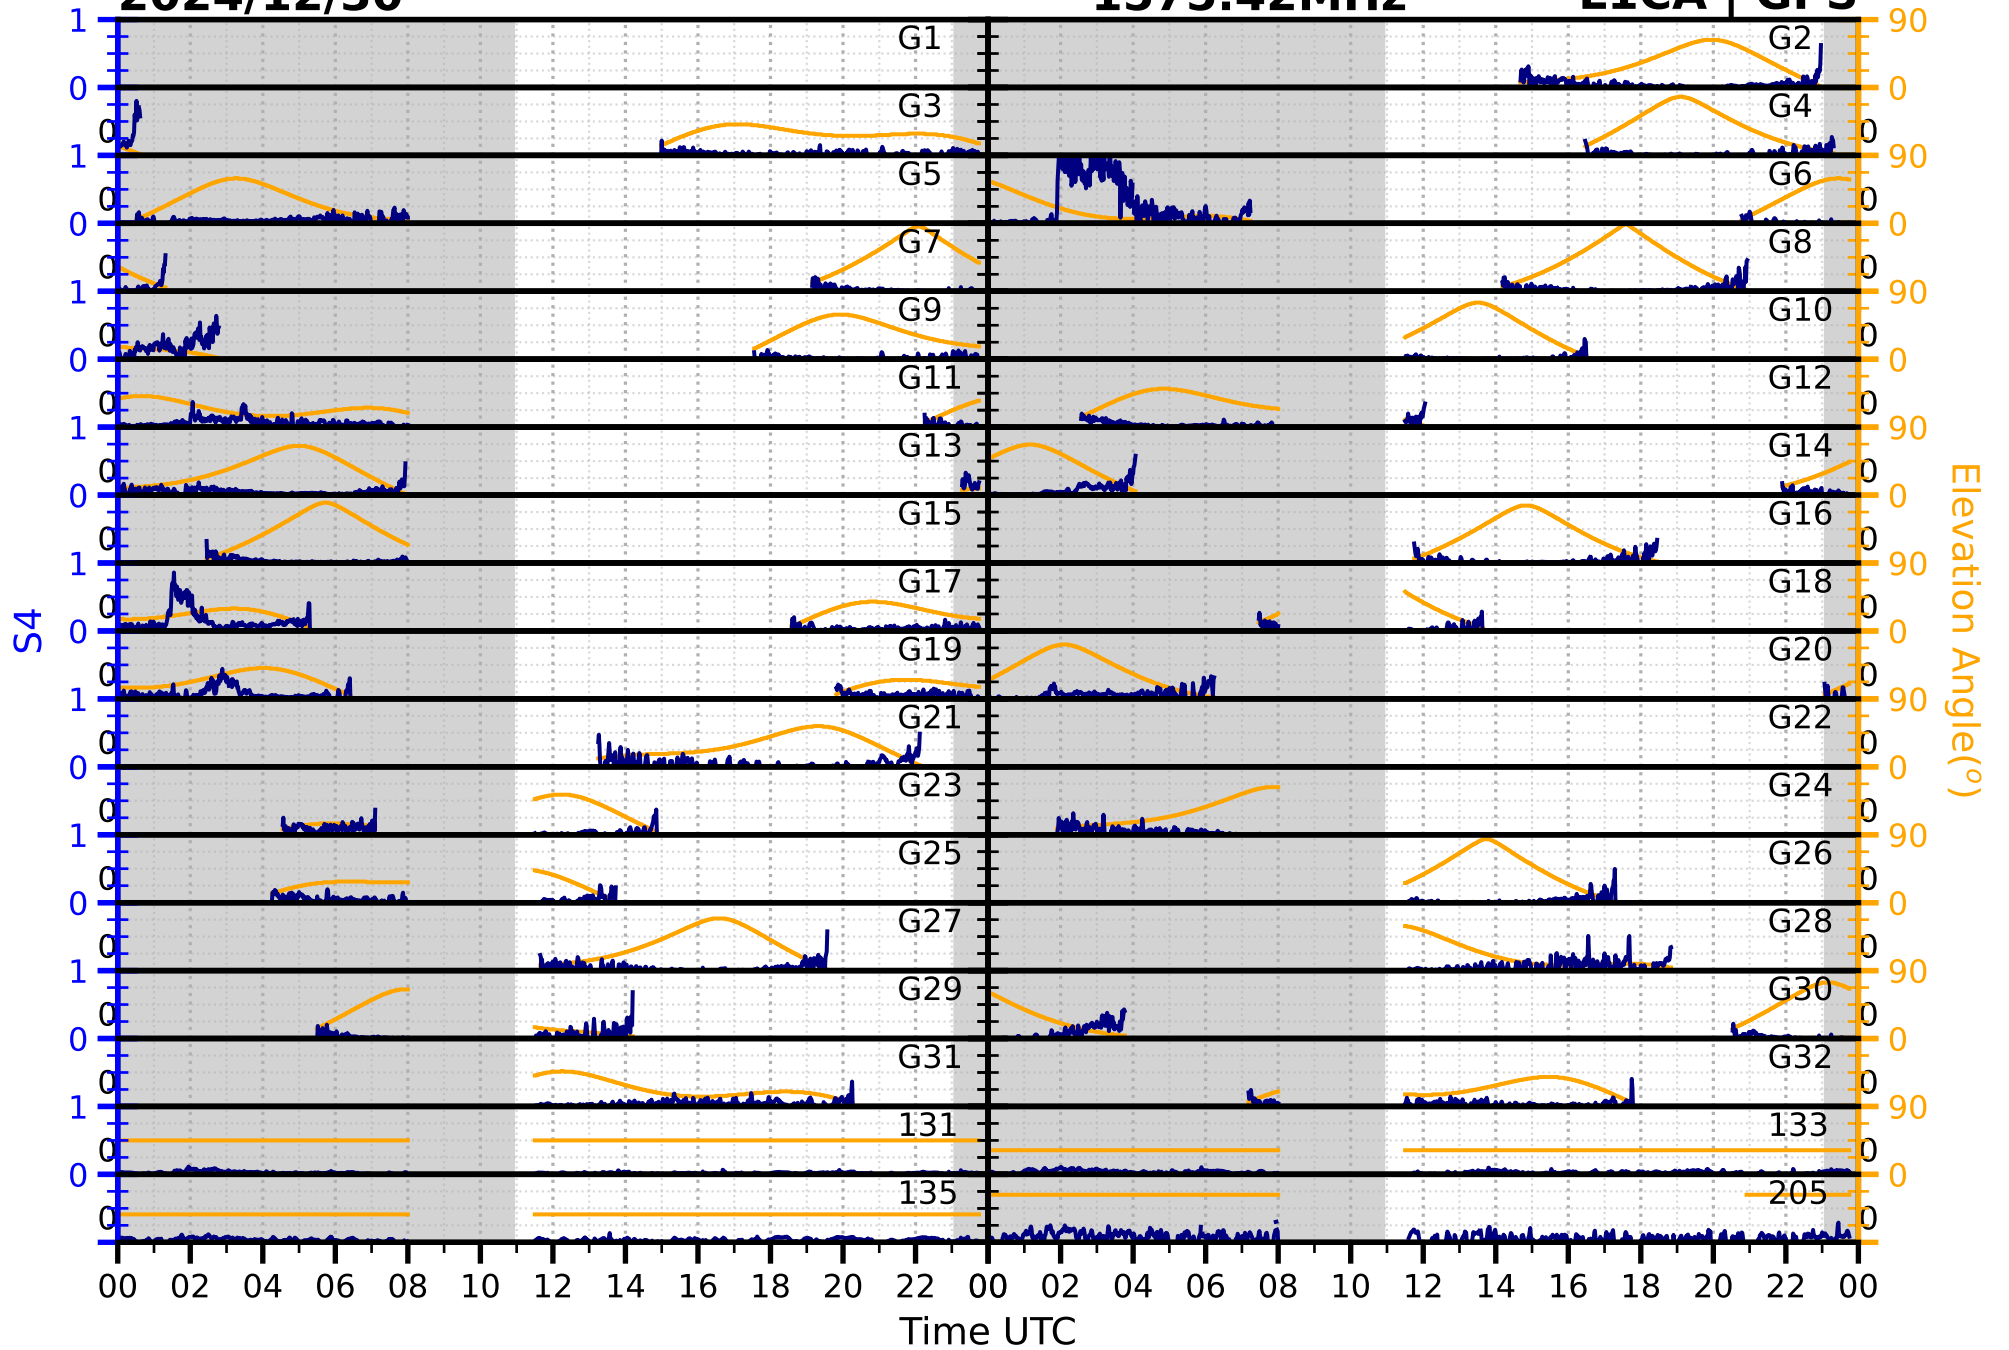

2024/12/30

S4

1575.42MHz

L1CA | GPS

2024/12/30

S4

1575.42MHz

L1BC | GALILEO

2024/12/30

S4

1602MHz

L1CA | GLONASS