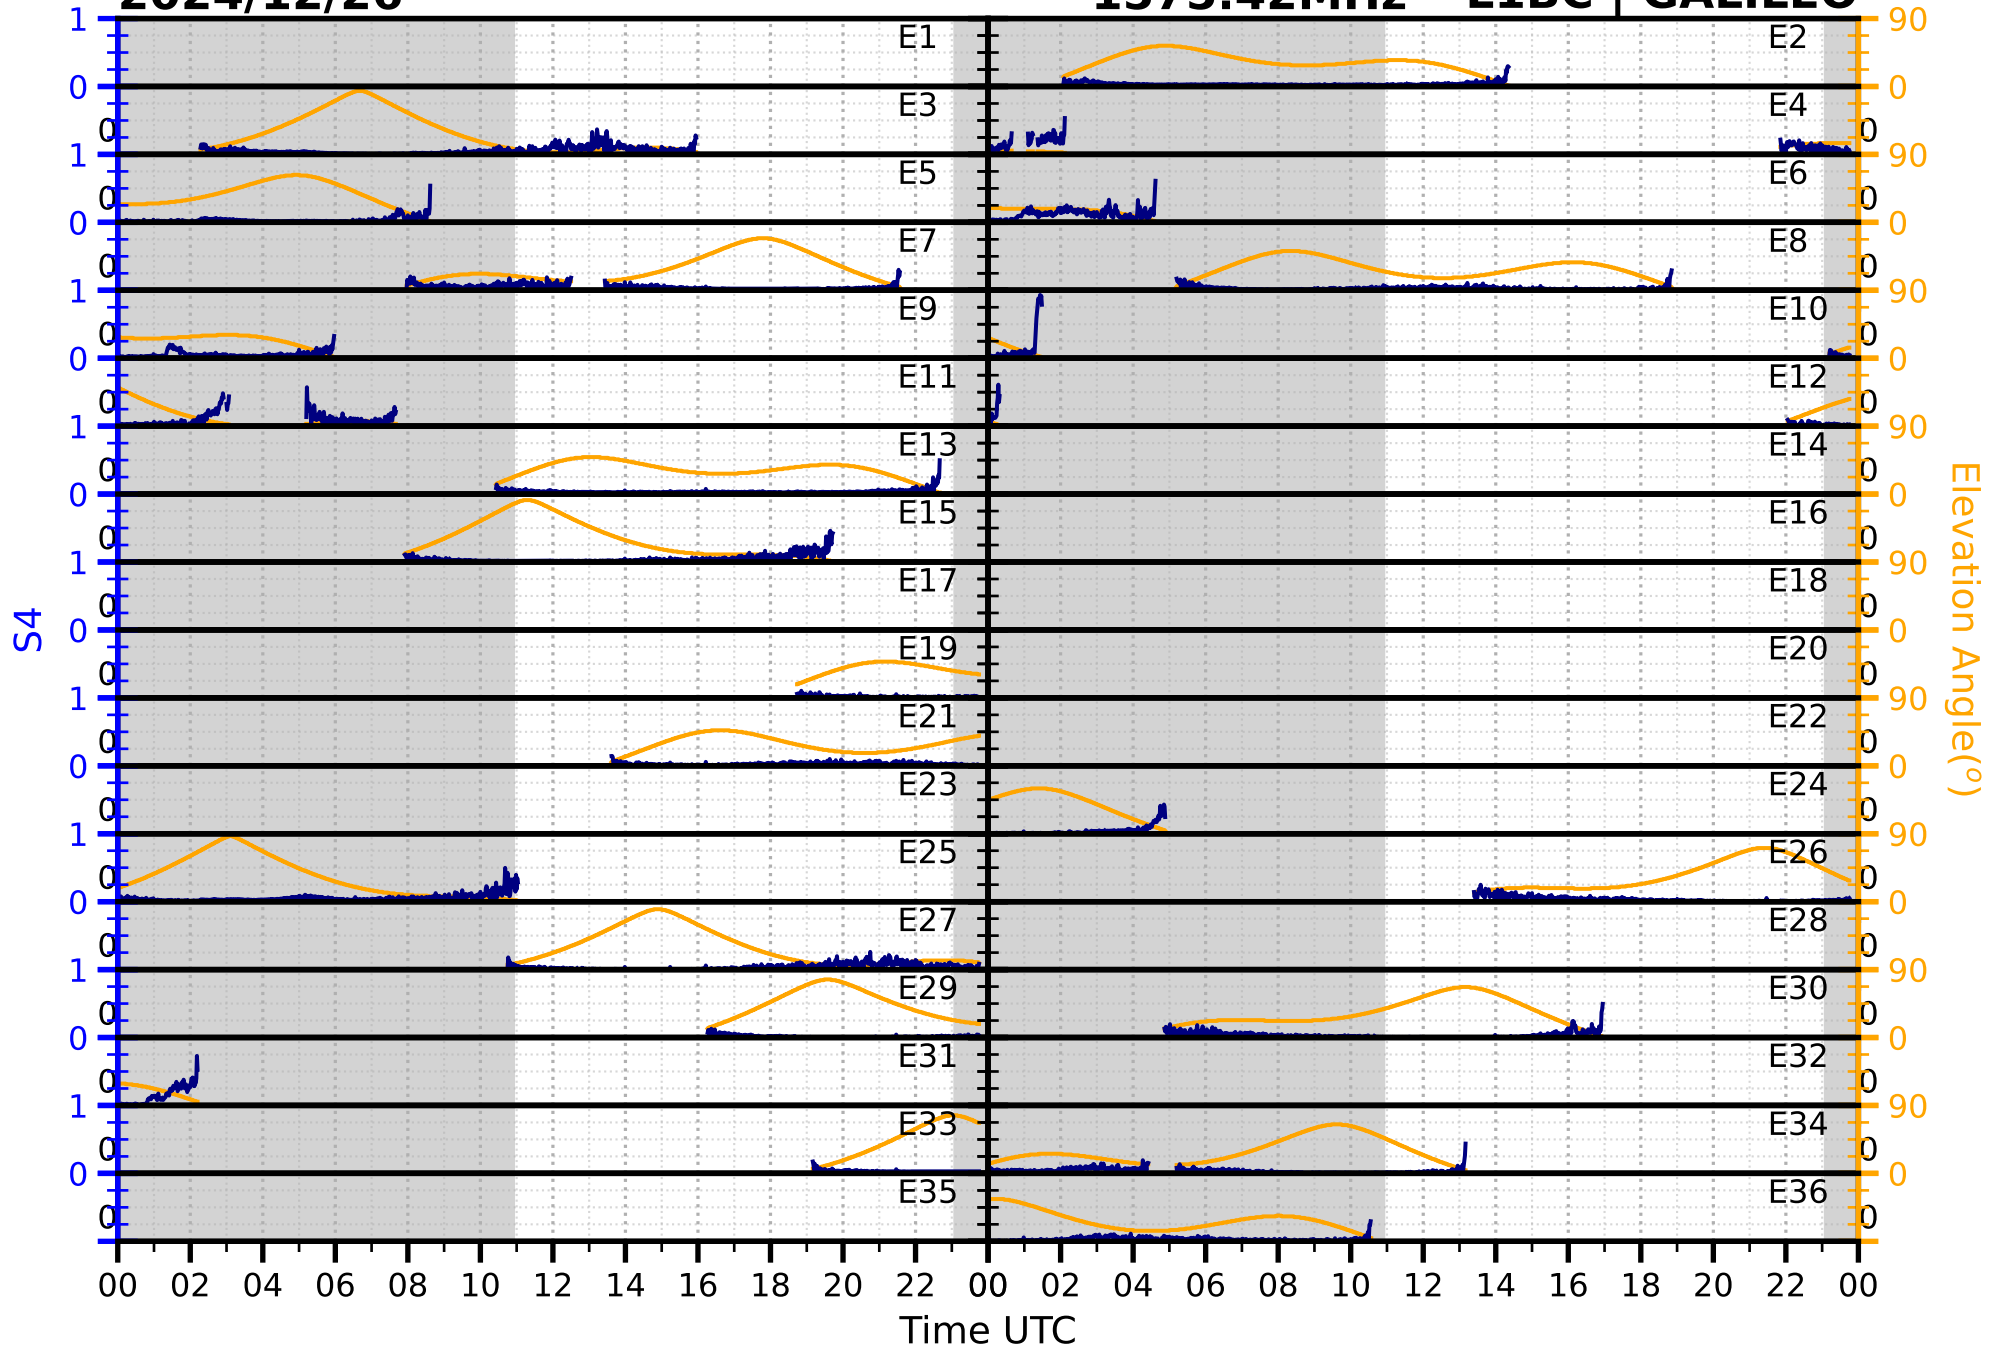

2024/12/26

S4

1575.42MHz

L1CA | GPS

2024/12/26

S4

1575.42MHz

L1BC | GALILEO

2024/12/26

S4

1602MHz

L1CA | GLONASS