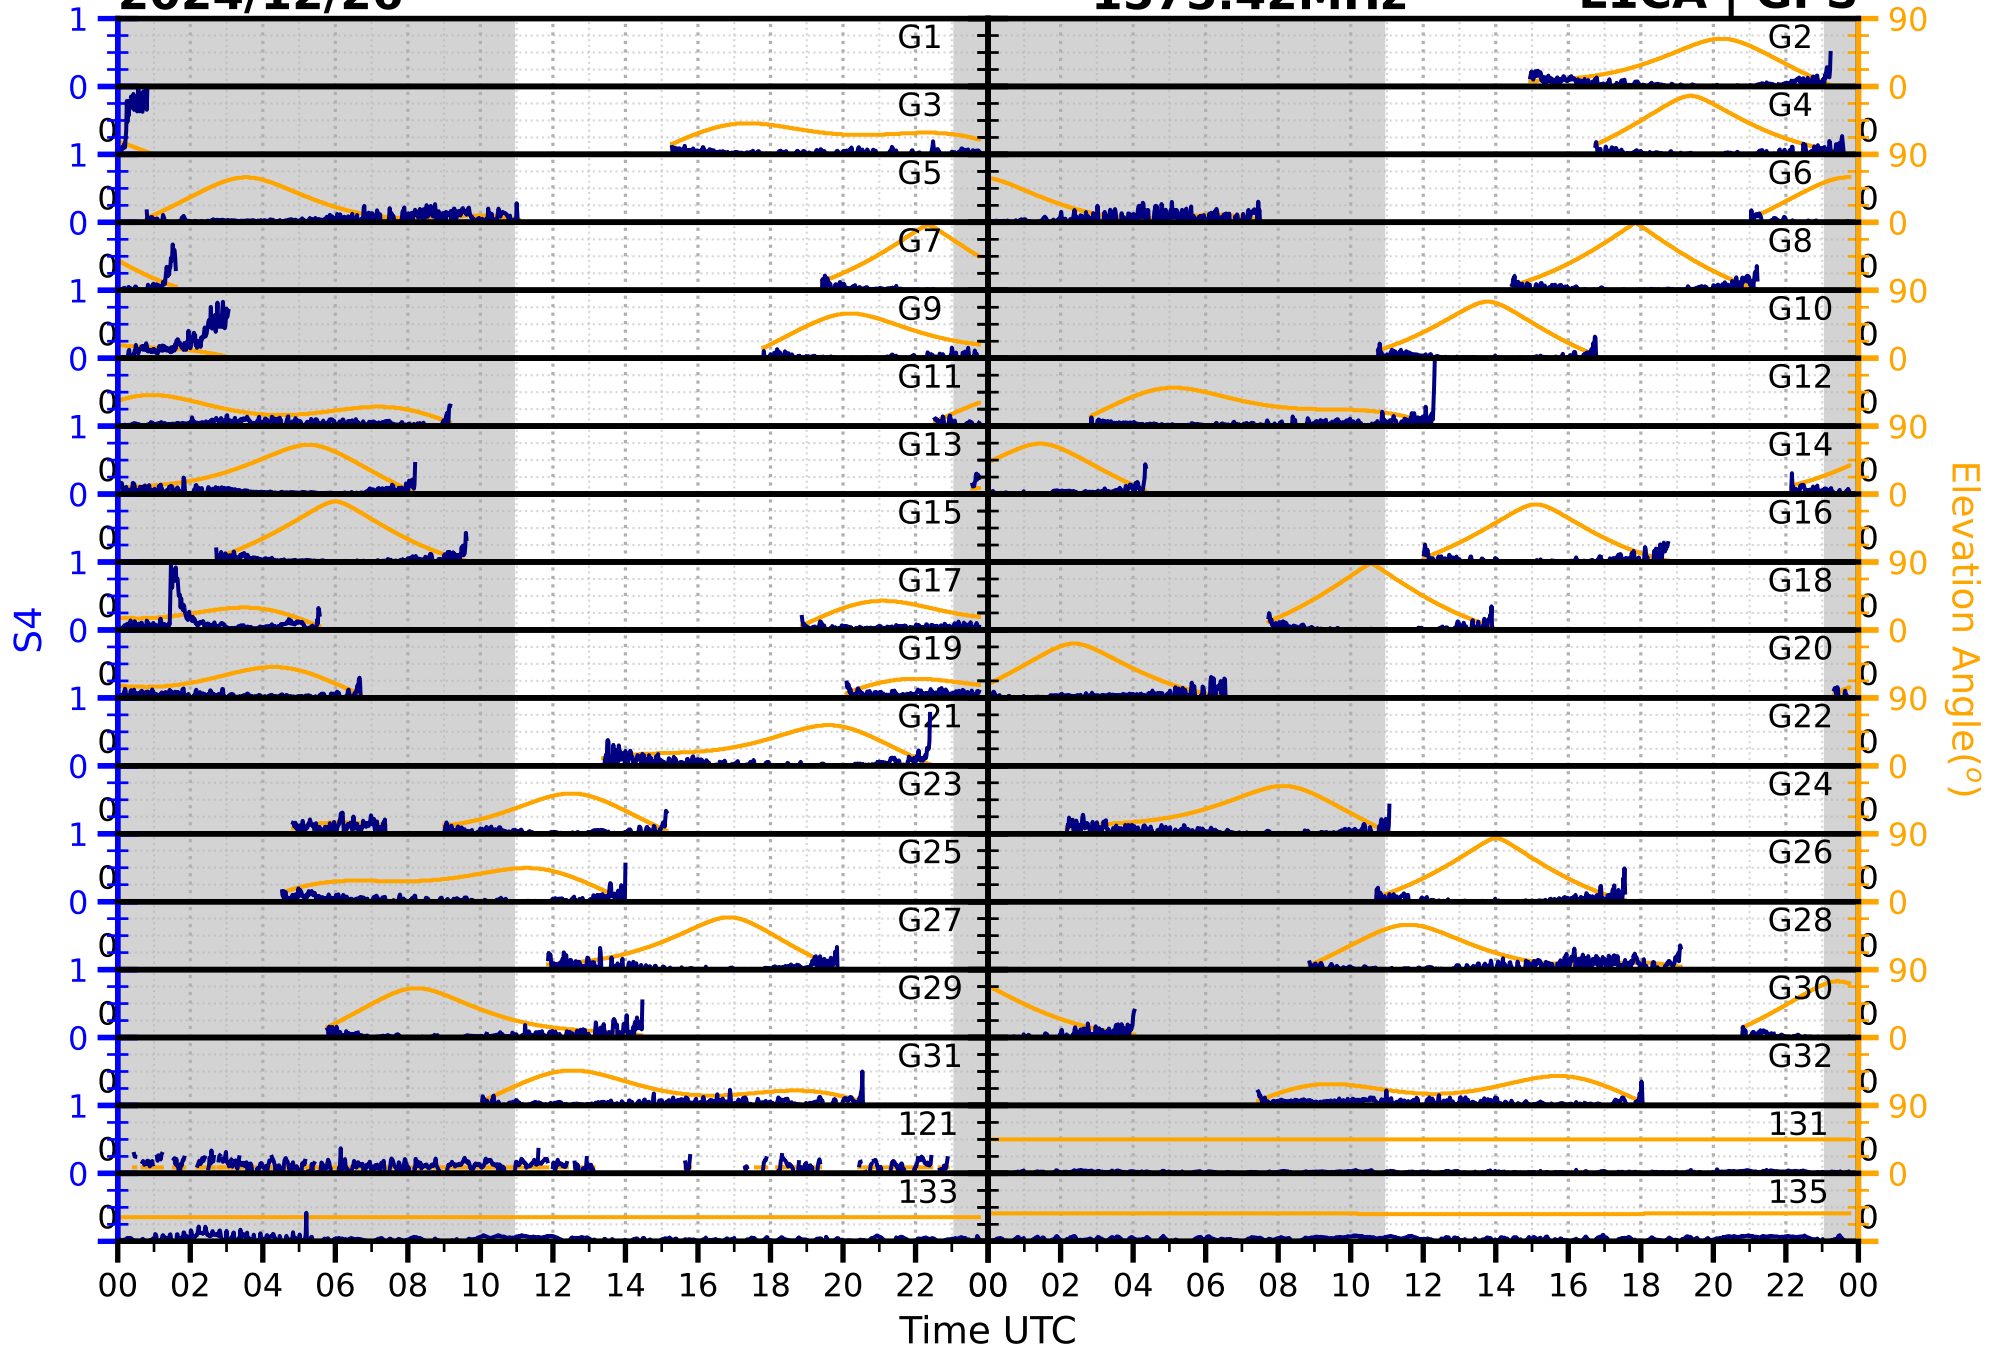

2024/12/26

S4

1575.42MHz

L1CA | GPS

2024/12/26

S4

1575.42MHz

L1BC | GALILEO

2024/12/26

S4

1602MHz

L1CA | GLONASS