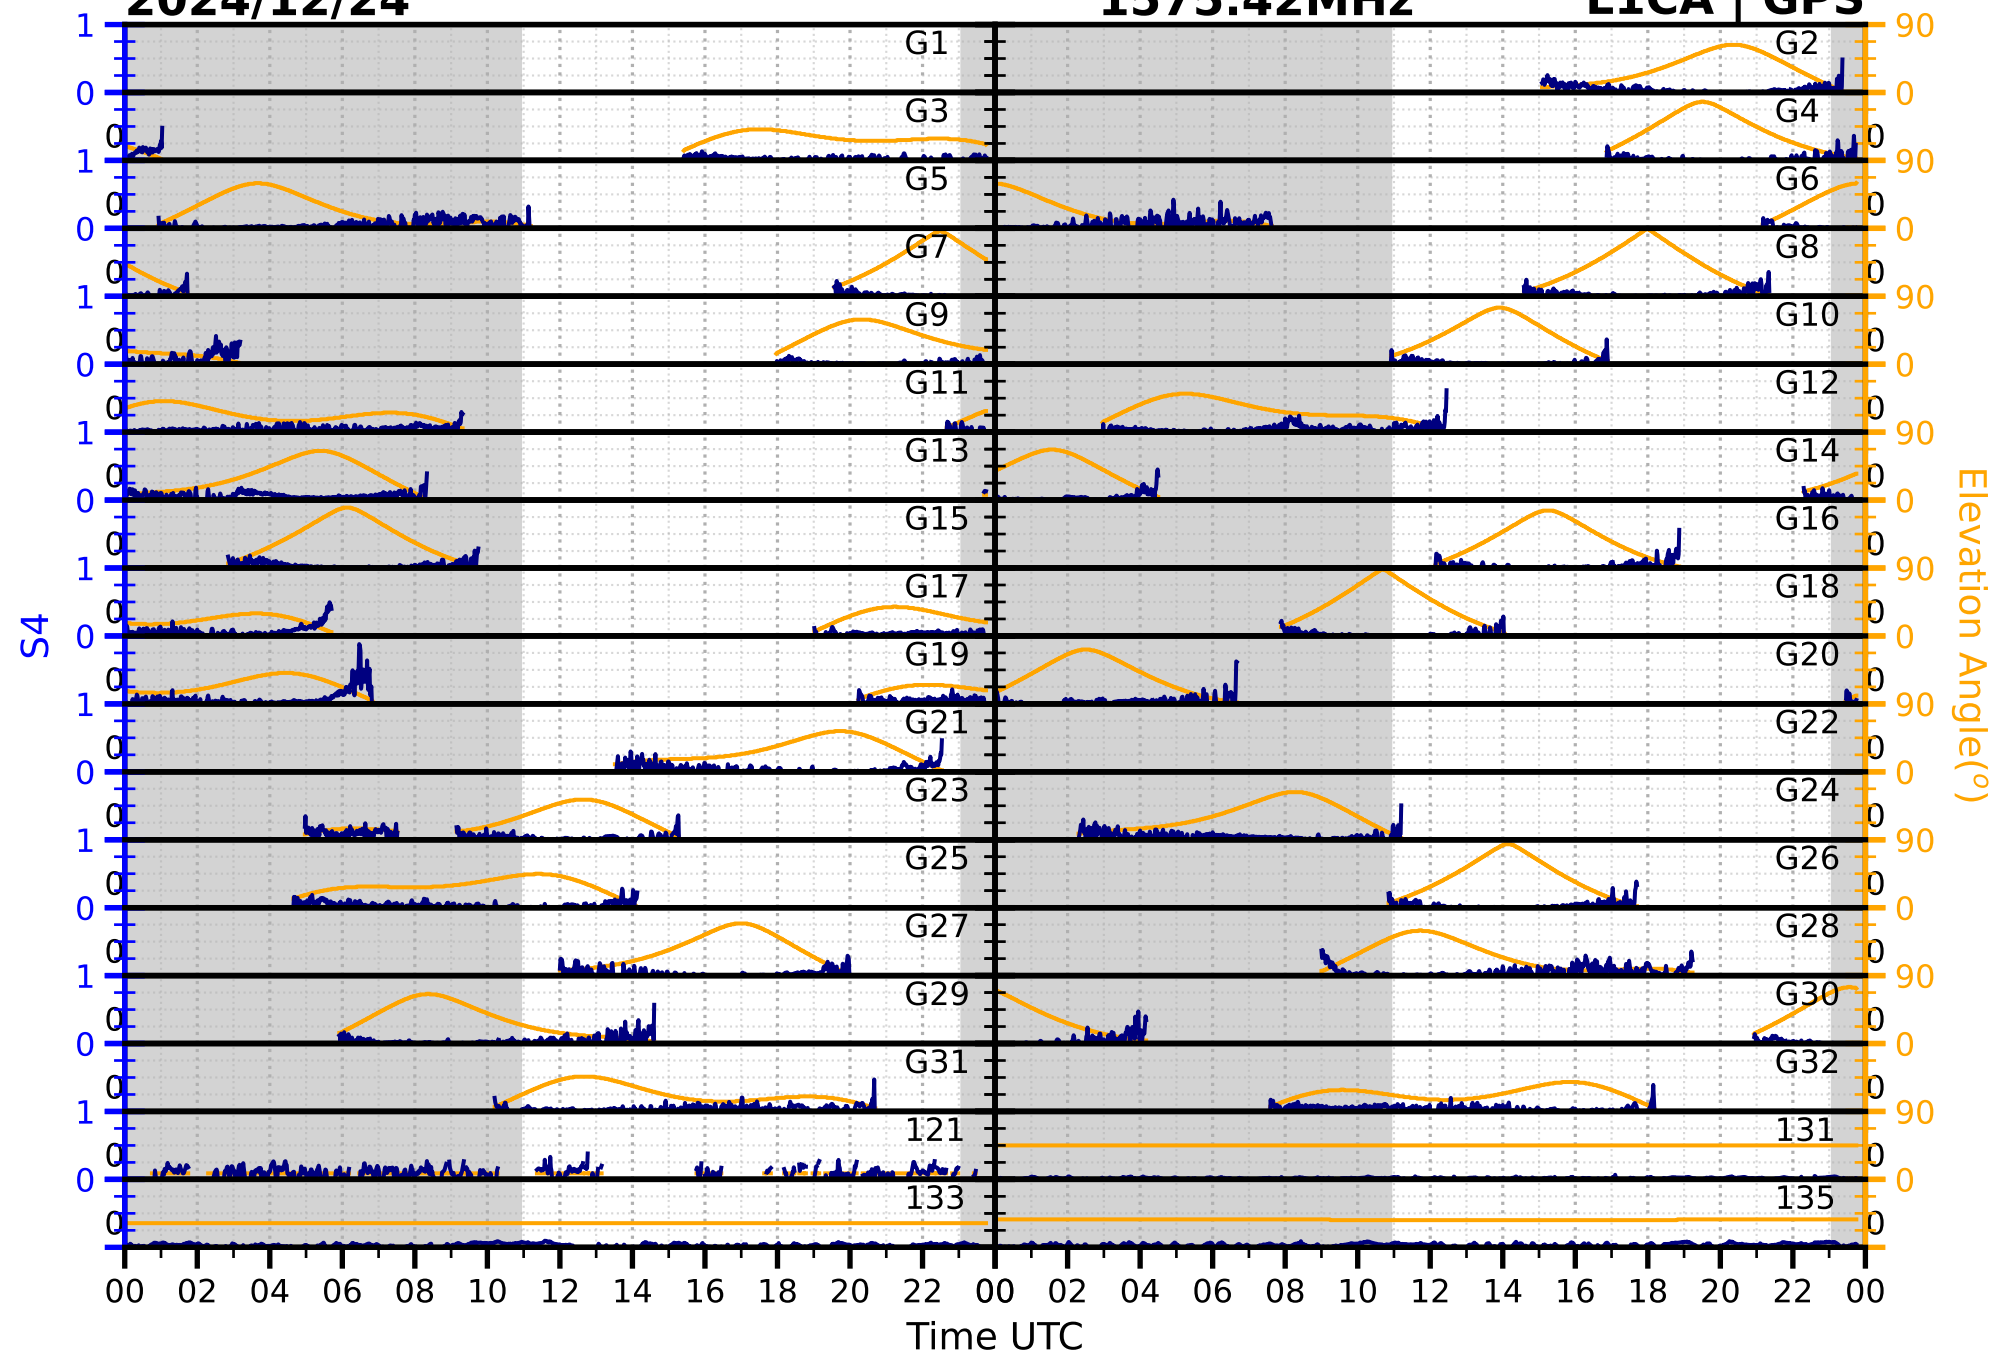

2024/12/24

S4

1575.42MHz

L1CA | GPS

2024/12/24

S4

1575.42MHz

L1BC | GALILEO

2024/12/24

S4

1602MHz

L1CA | GLONASS