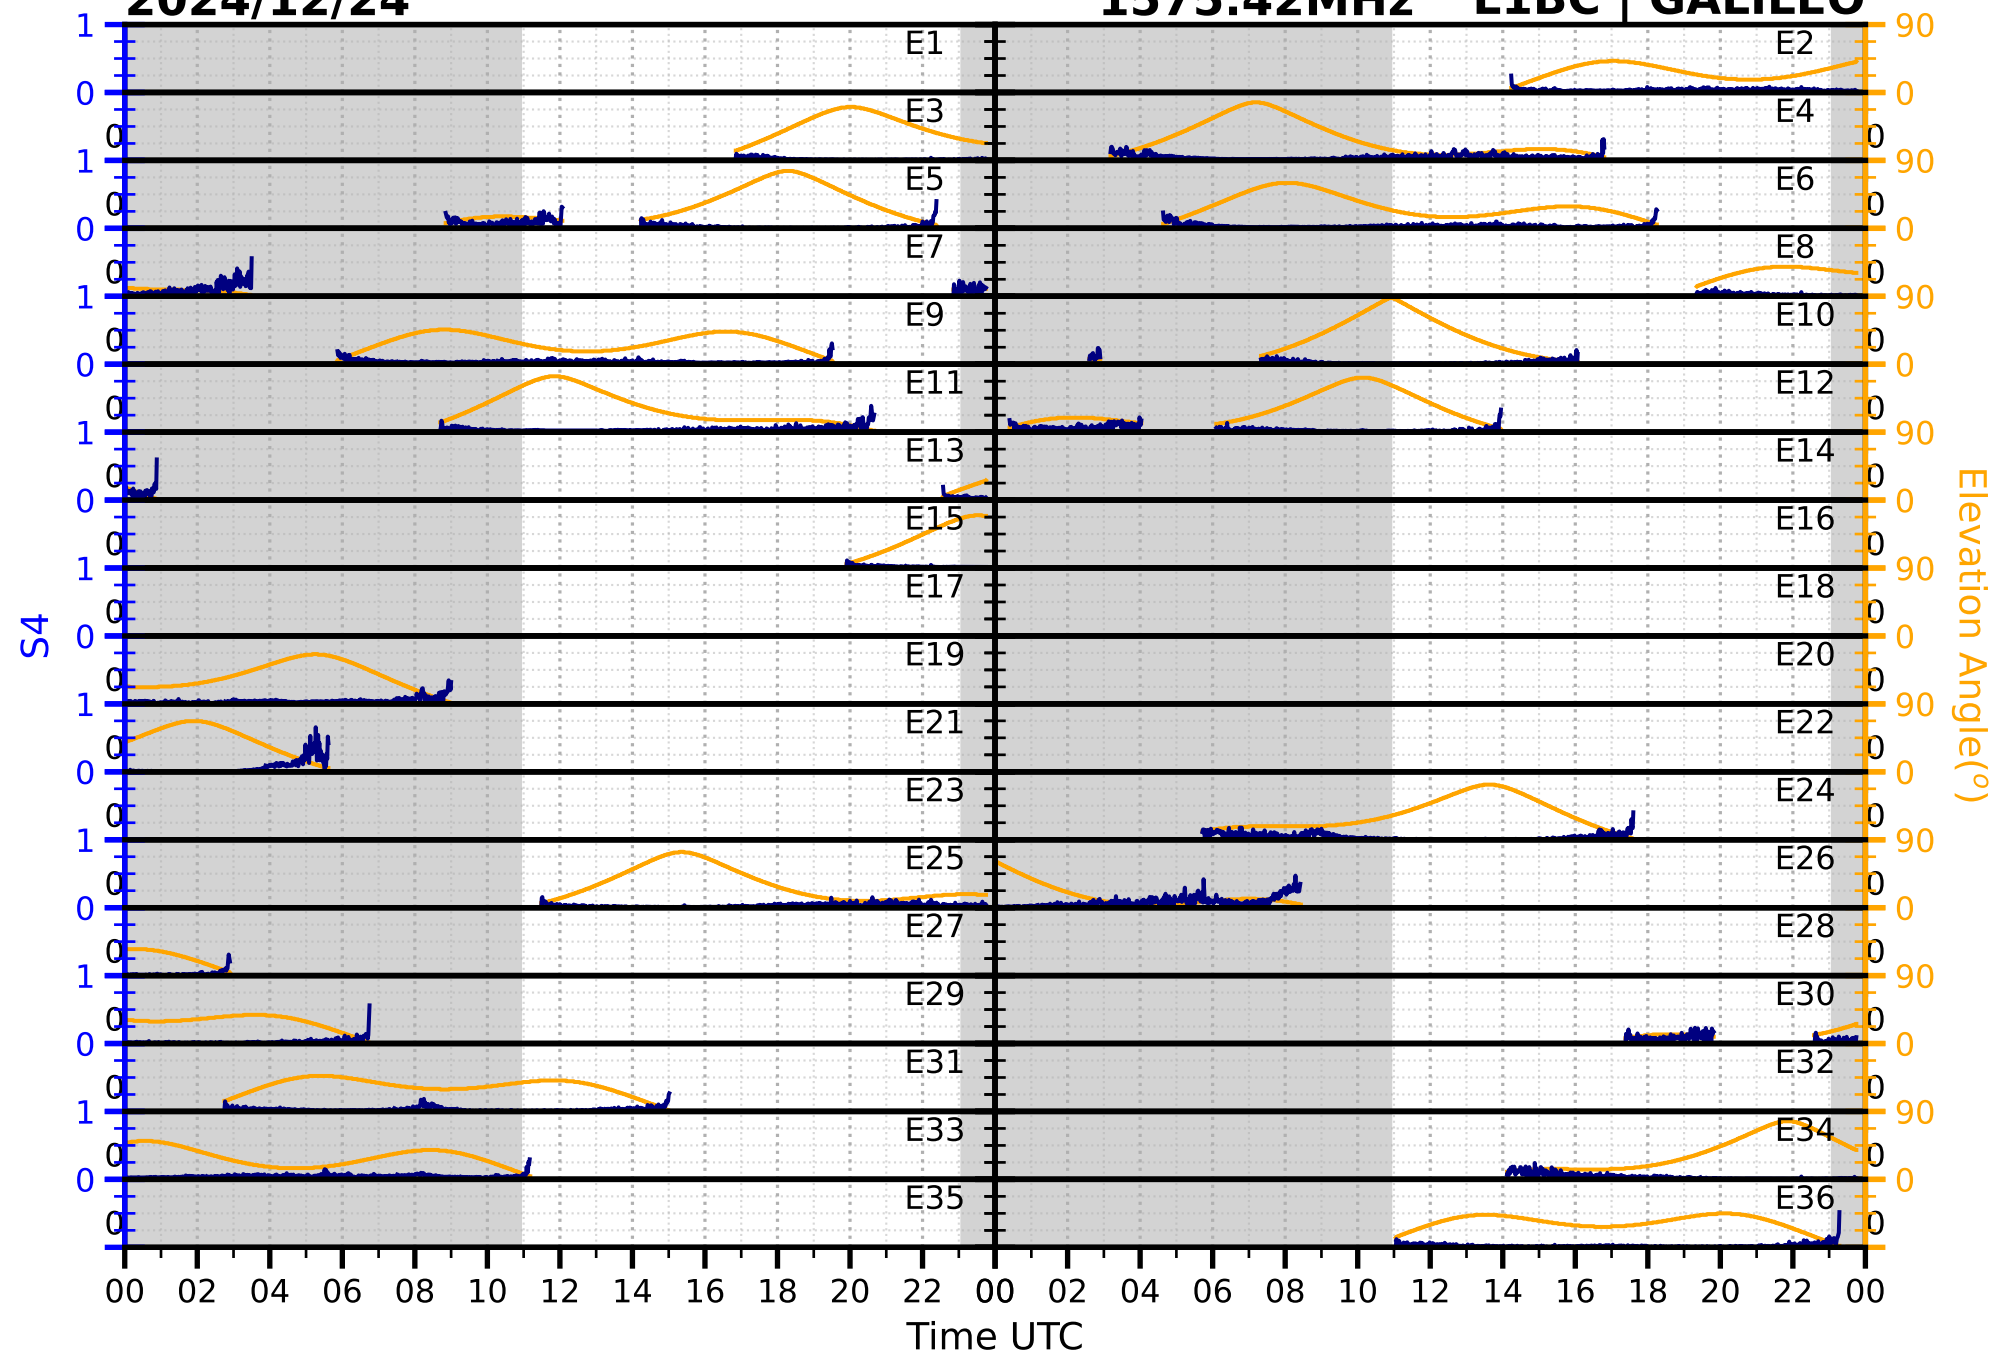

2024/12/24

S4

1575.42MHz

L1CA | GPS

2024/12/24

S4

1575.42MHz

L1BC | GALILEO

2024/12/24

S4

1602MHz

L1CA | GLONASS