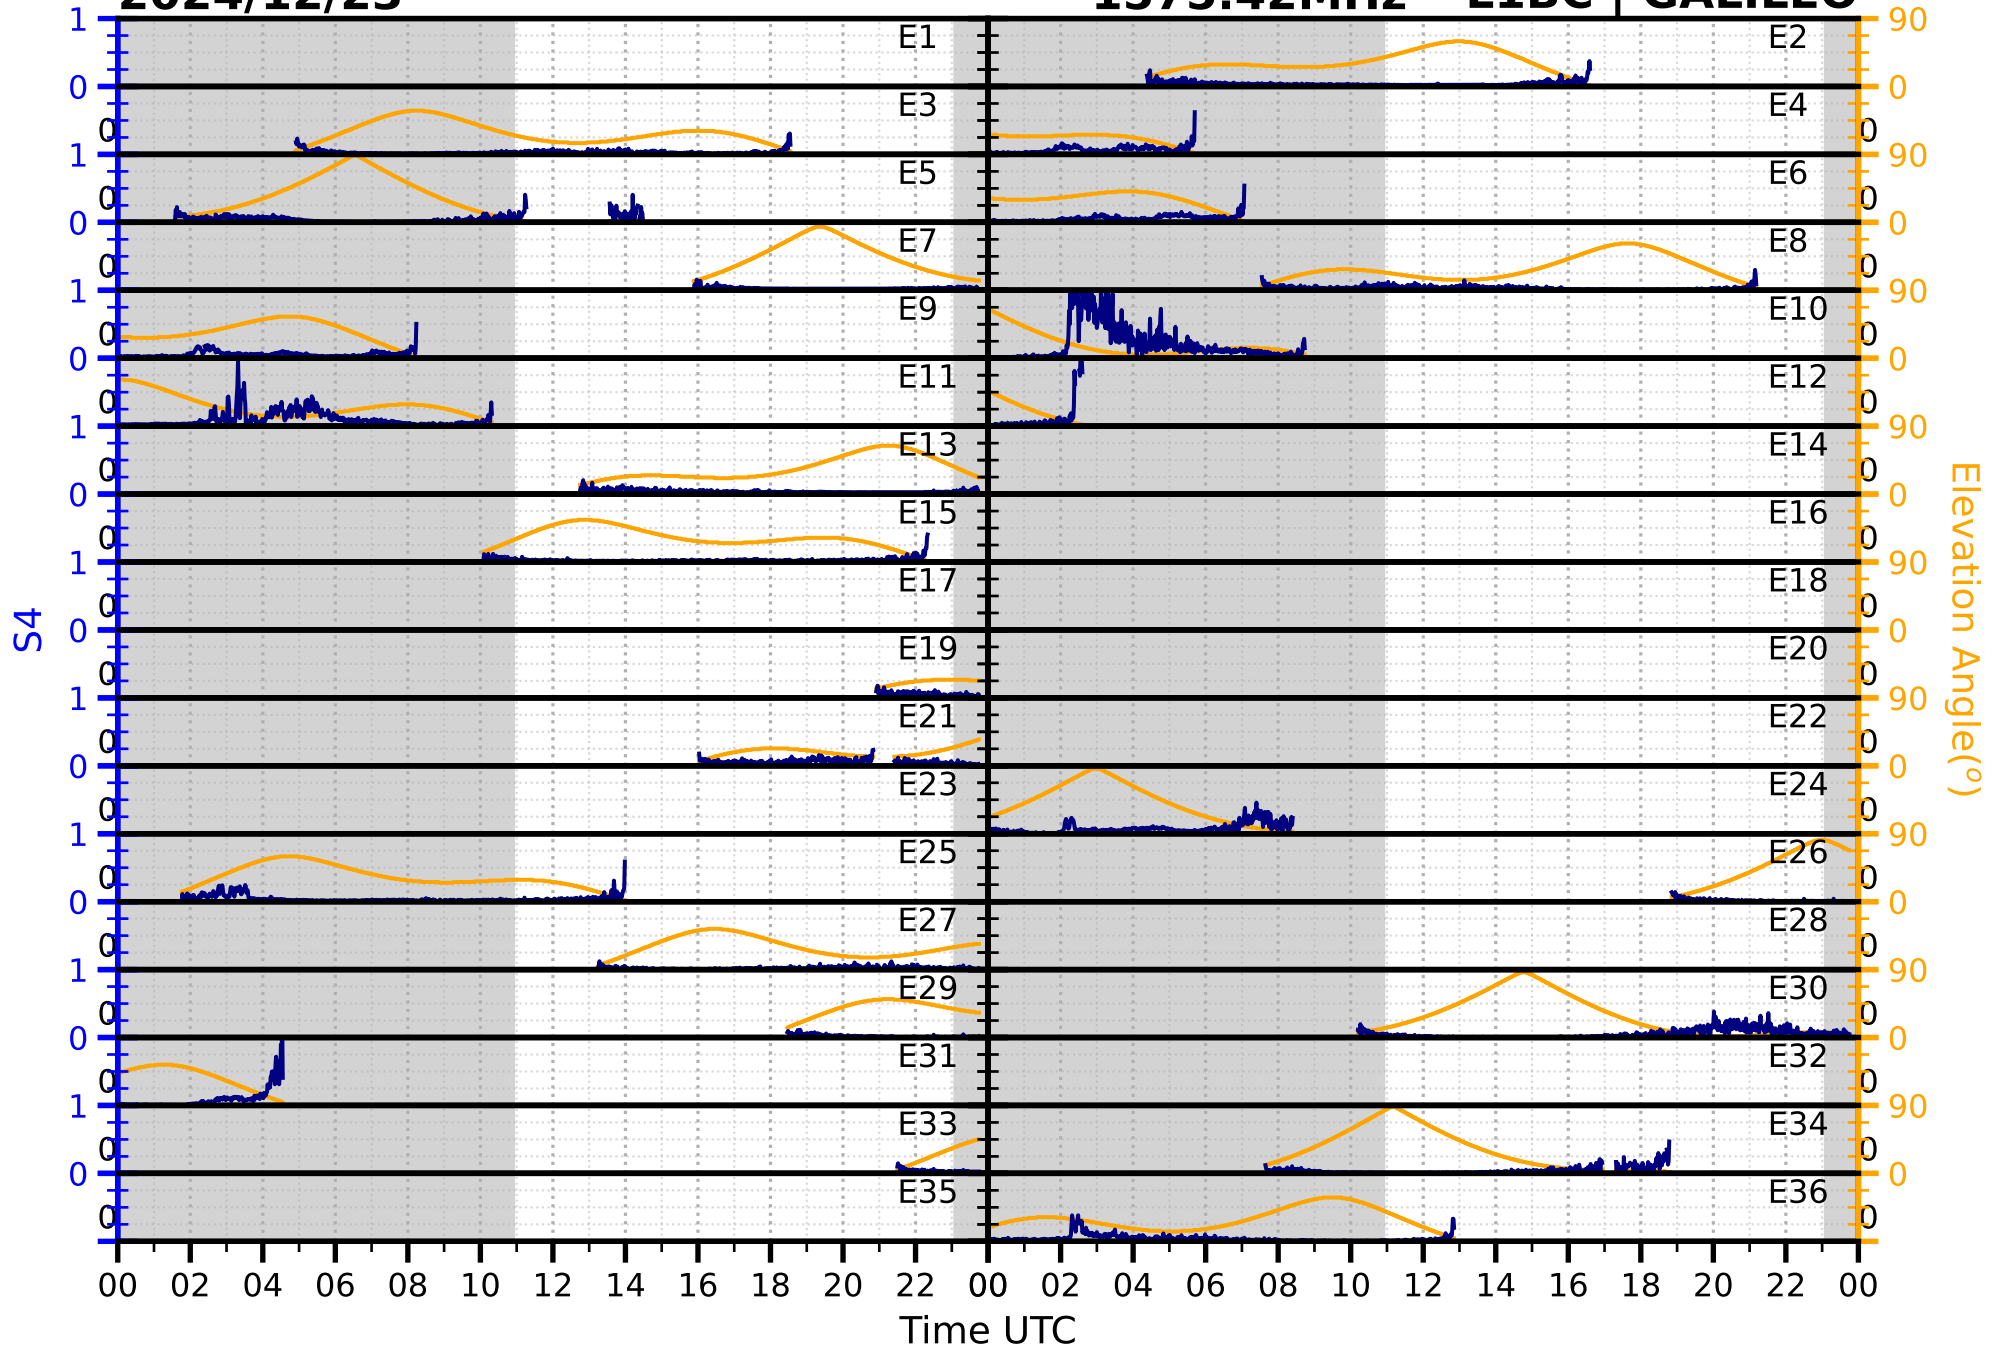

2024/12/23

S4

1575.42MHz

L1CA | GPS

2024/12/23

S4

1575.42MHz

L1BC | GALILEO

2024/12/23

S4

1602MHz

L1CA | GLONASS