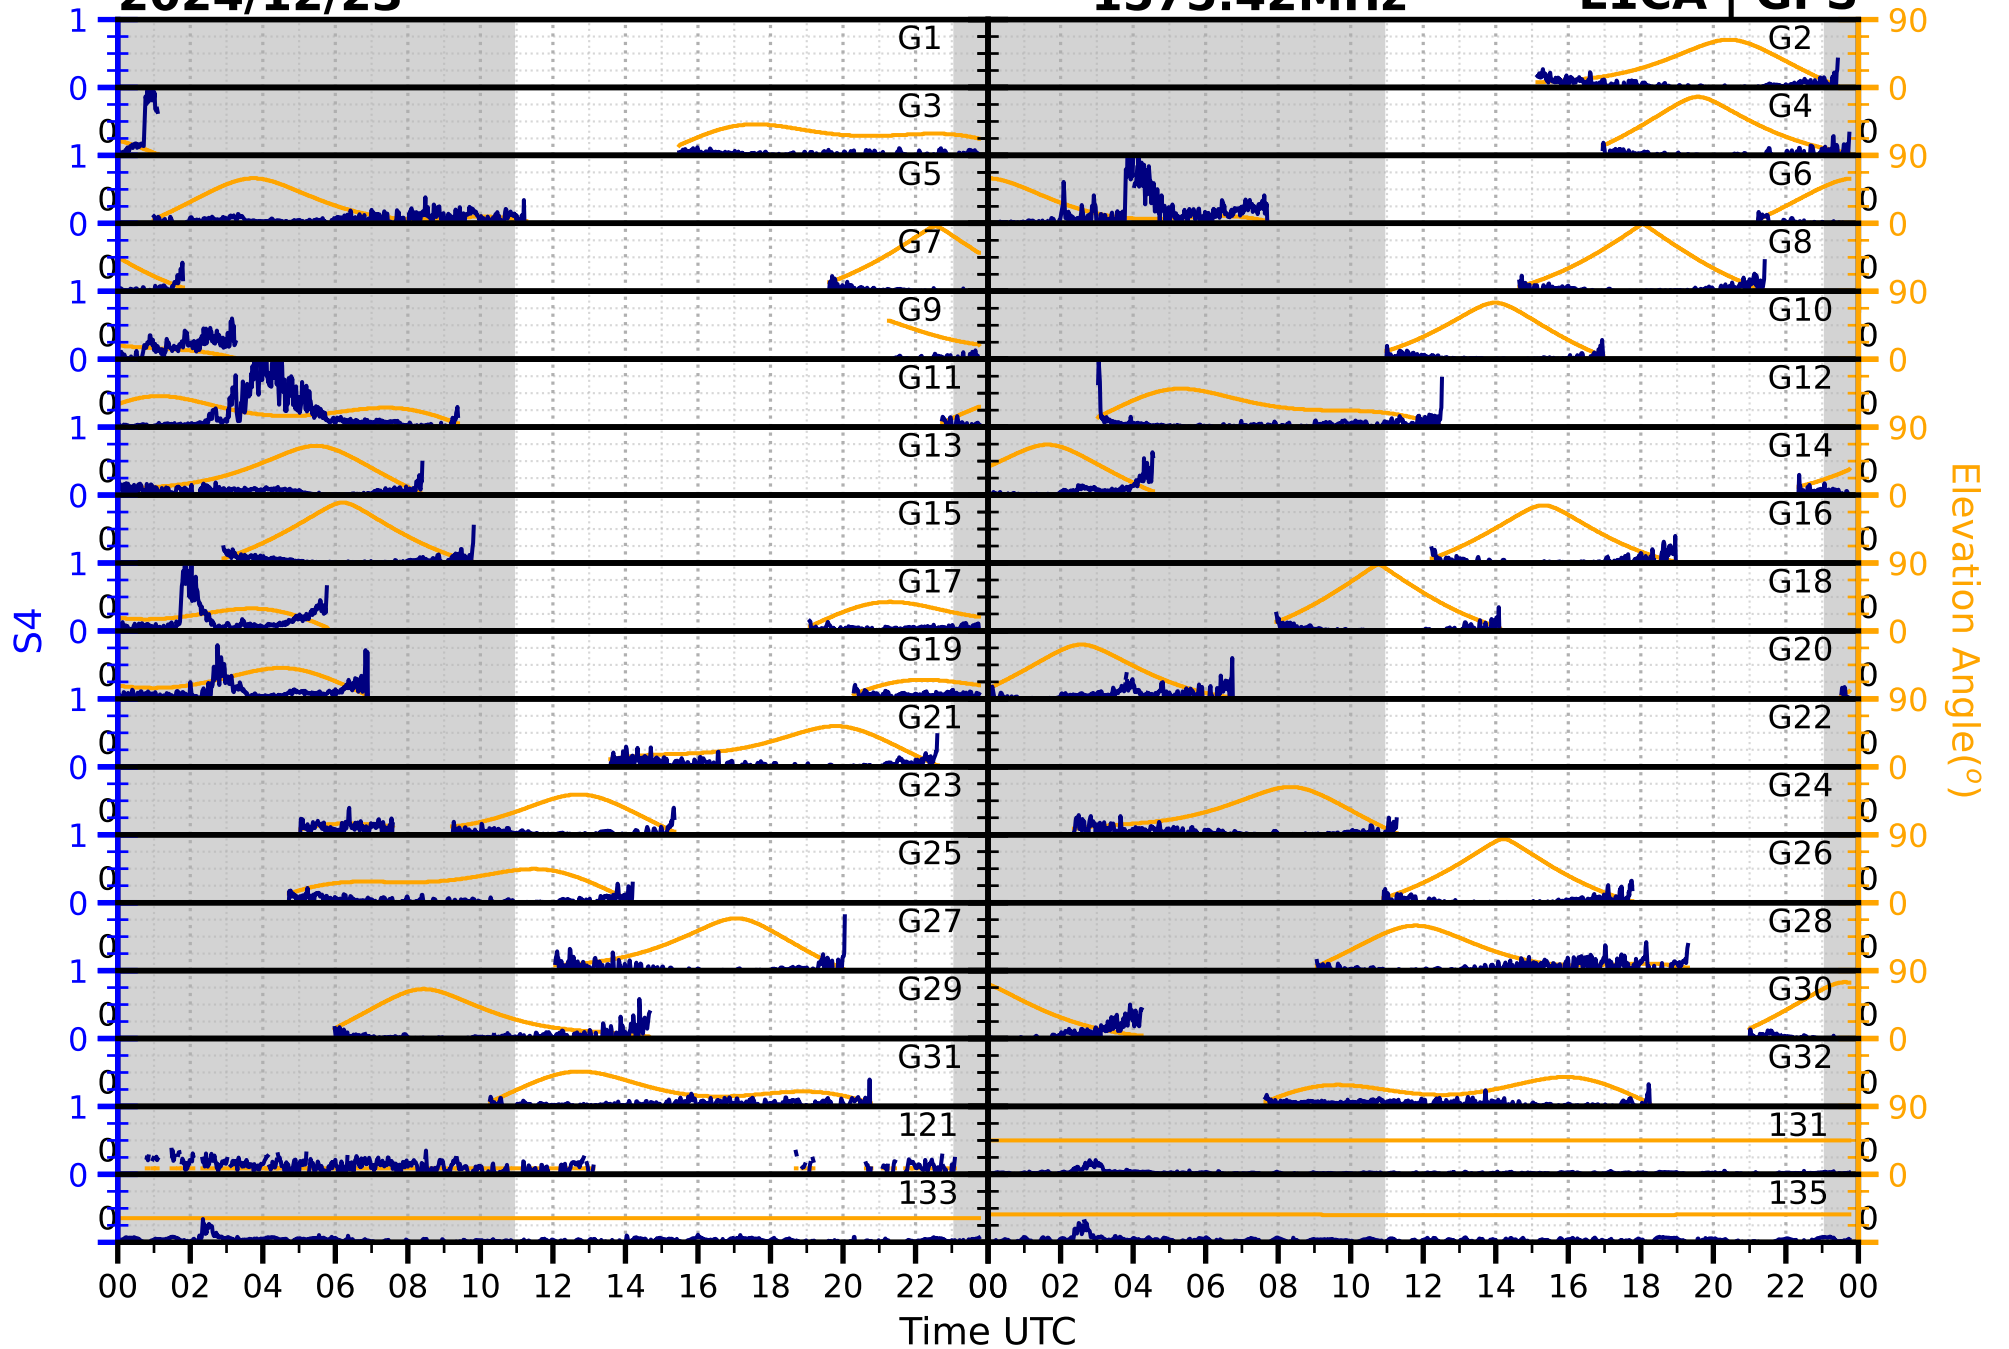

2024/12/23

S4

1575.42MHz

L1CA | GPS

2024/12/23

S4

1575.42MHz

L1BC | GALILEO

2024/12/23

S4

1602MHz

L1CA | GLONASS