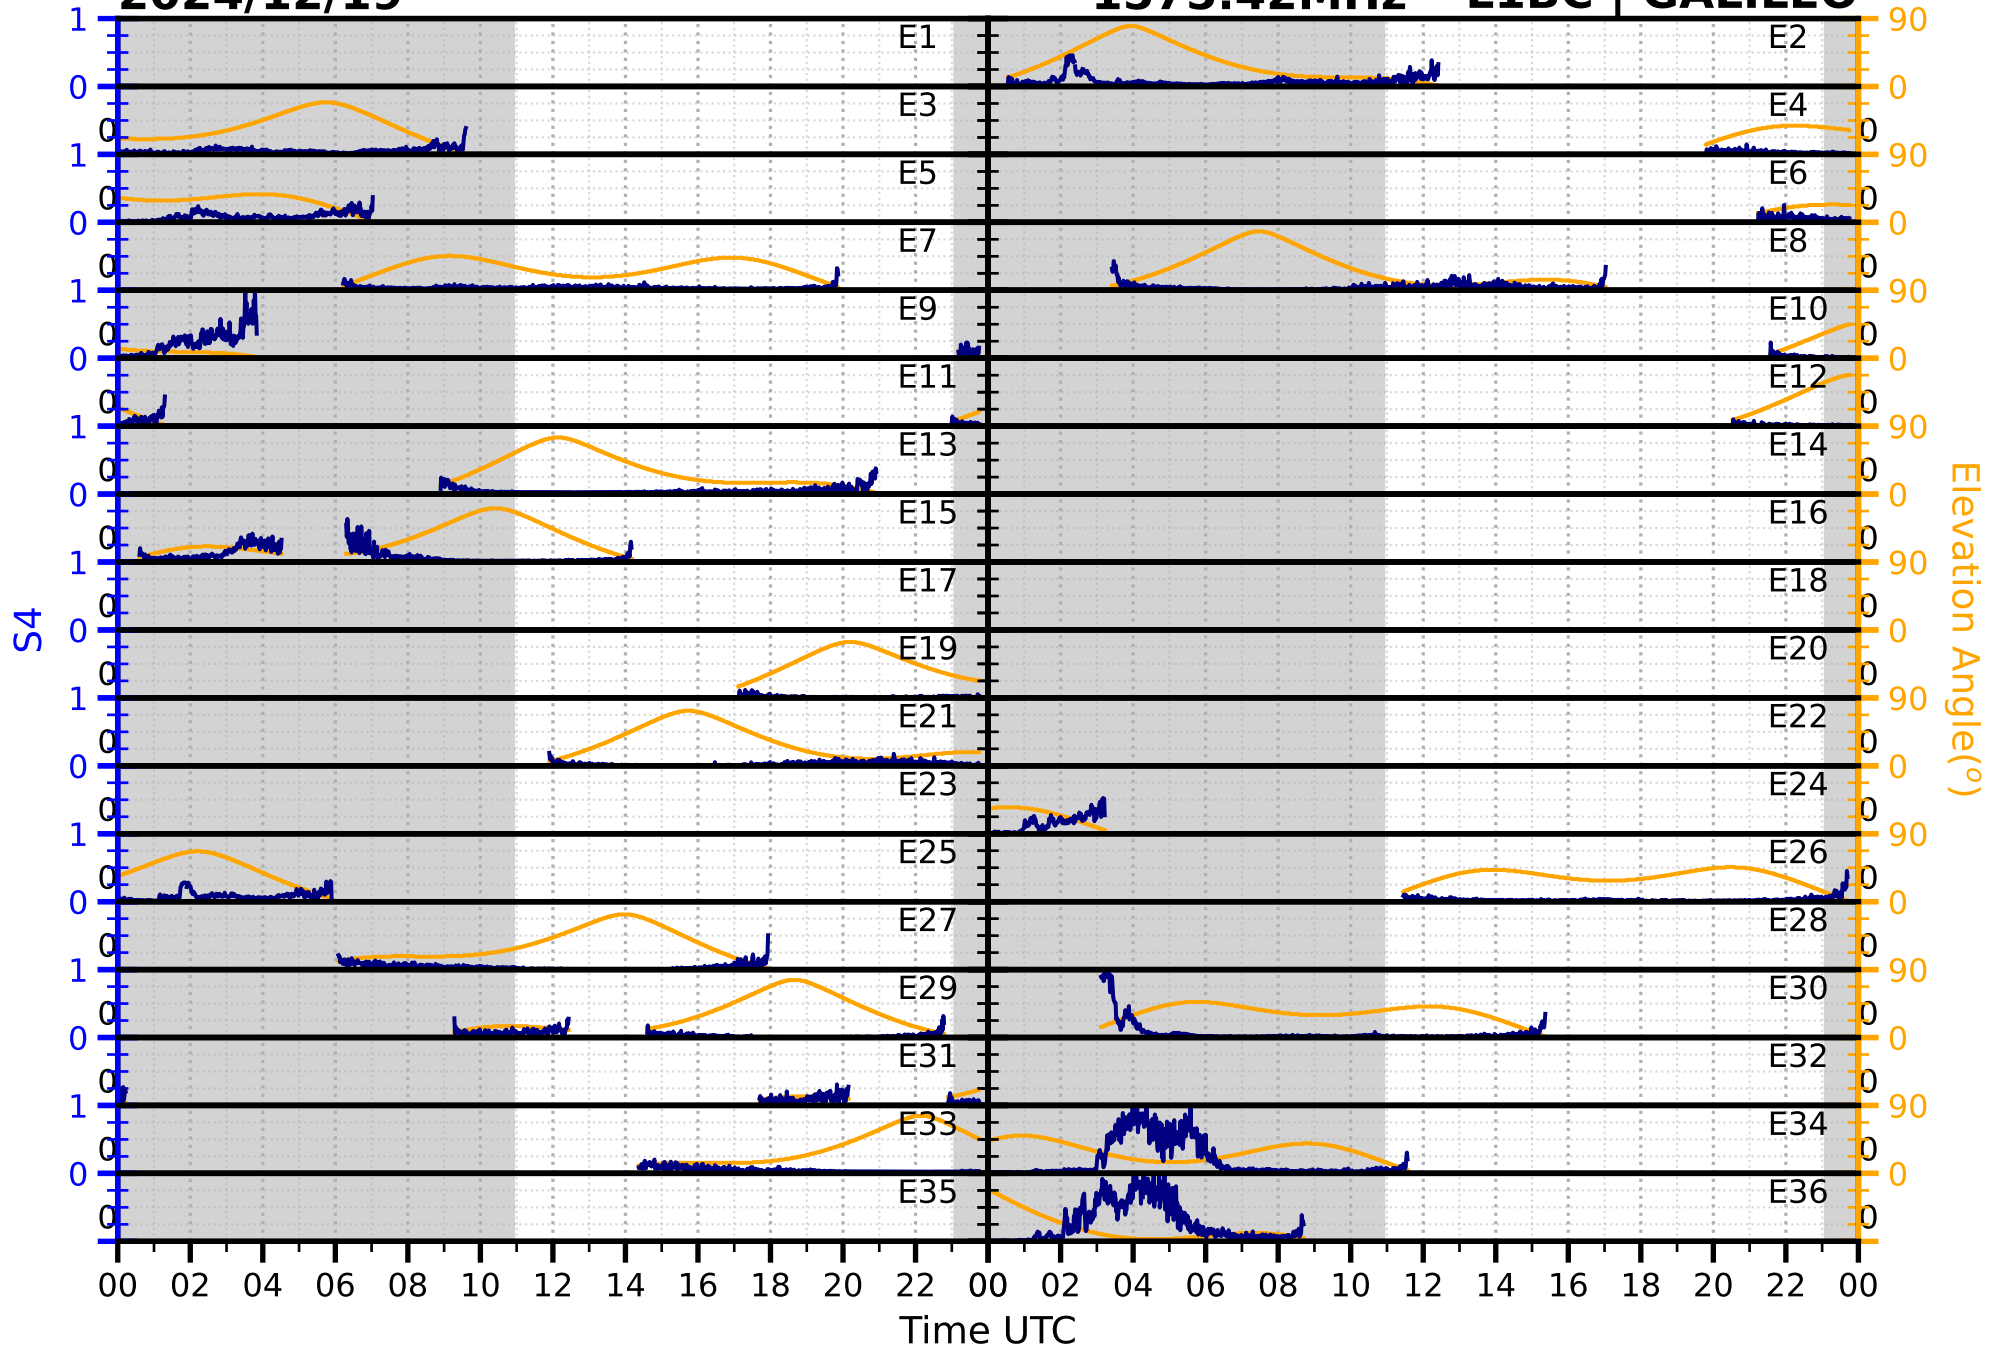

2024/12/19

S4 1575.42MHz

L1CA | GPS

2024/12/19

S4

1575.42MHz

L1BC

GALILEO

2024/12/19

S4

1602MHz

L1CA | GLONASS