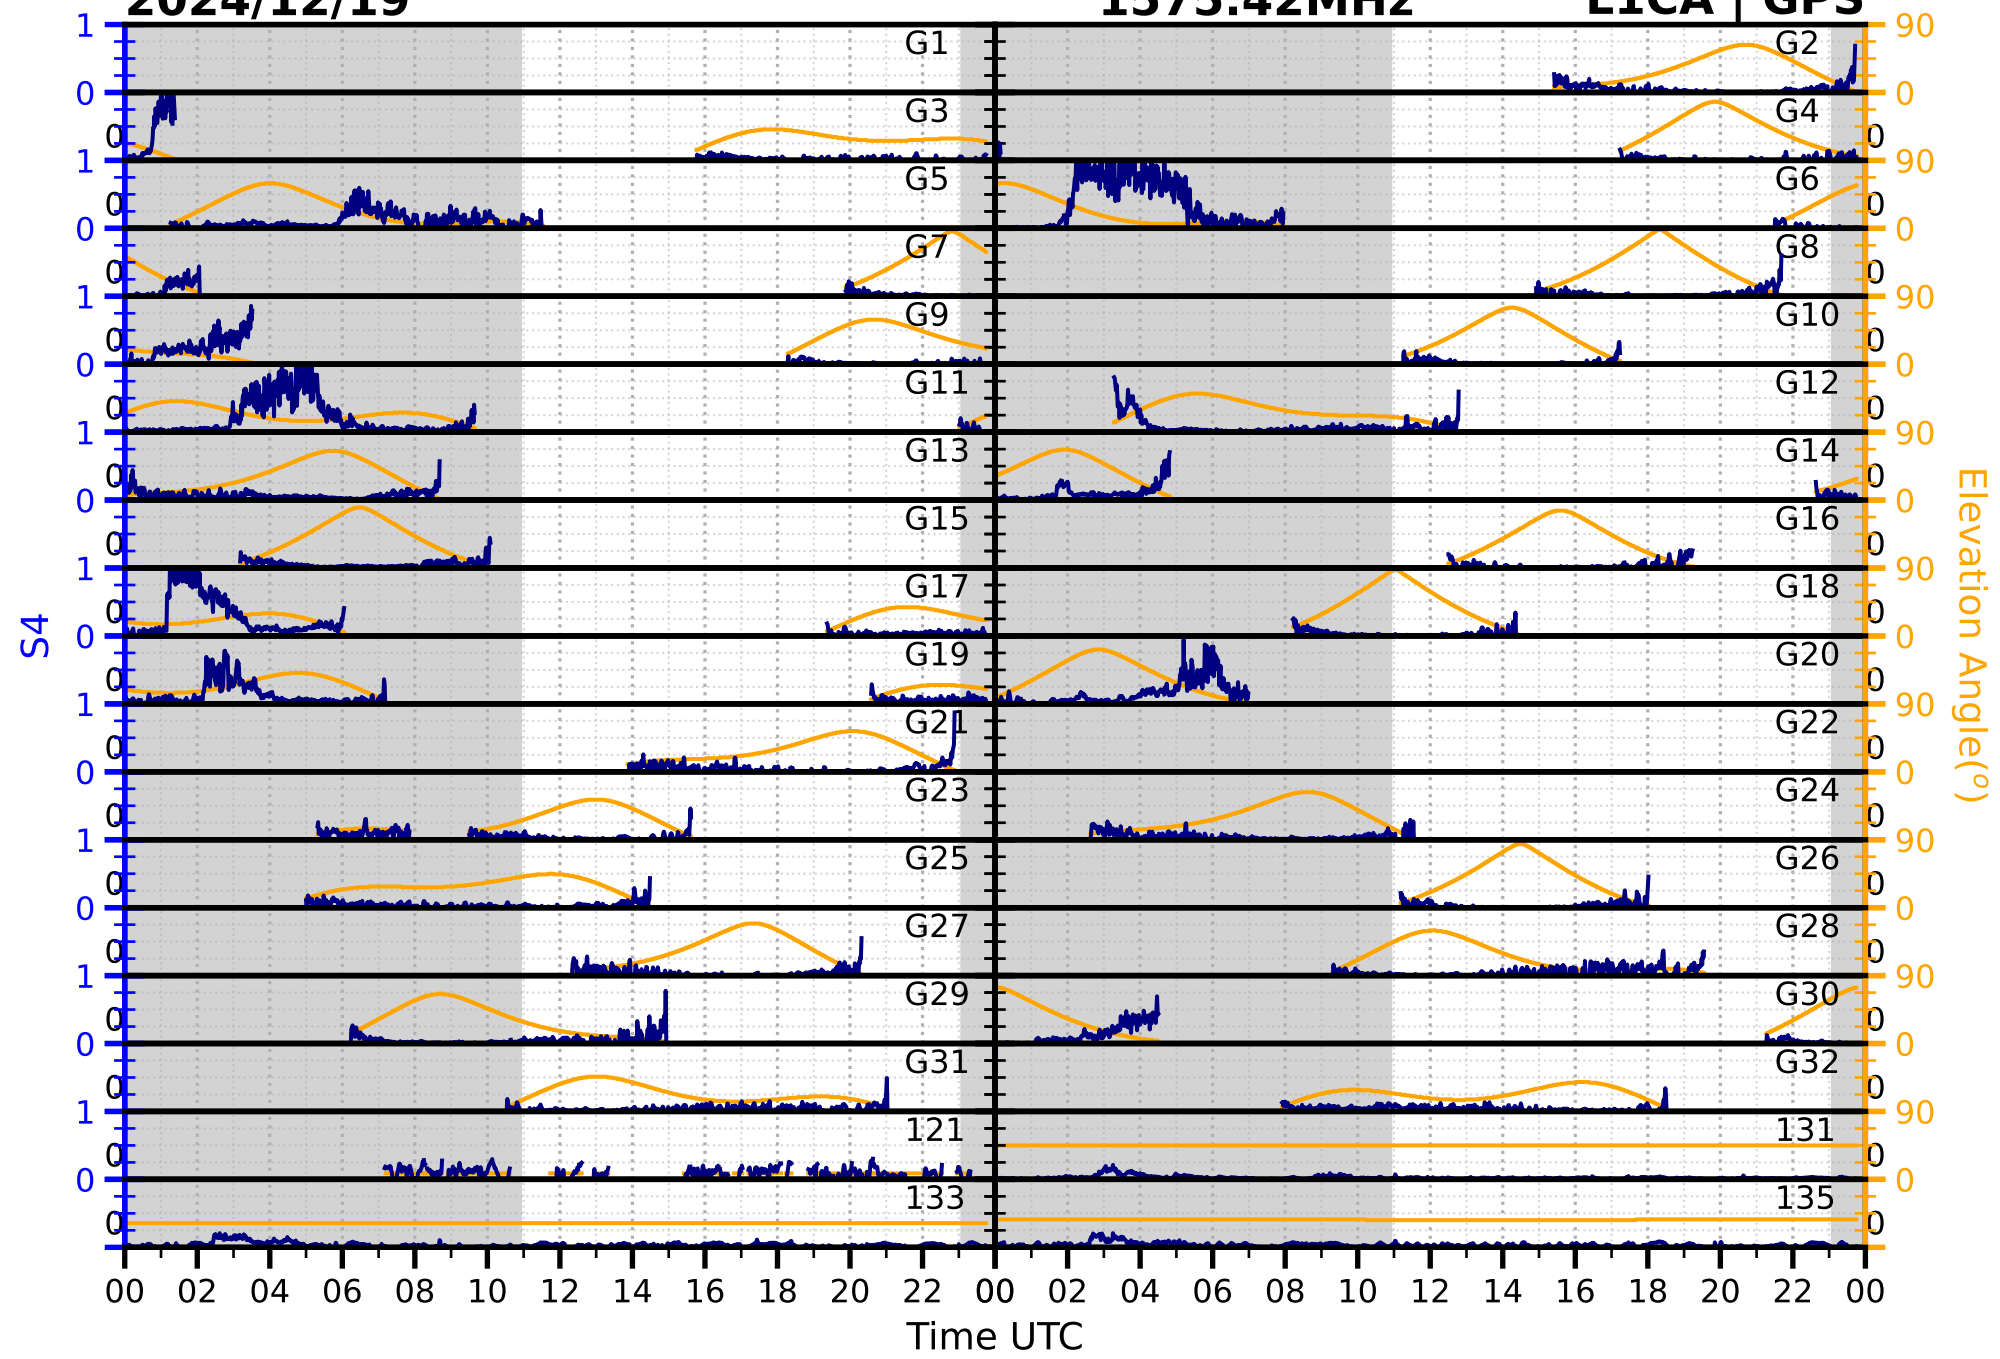

2024/12/19

S4 1575.42MHz

L1CA | GPS

2024/12/19

S4

1575.42MHz

L1BC

GALILEO

2024/12/19

S4

1602MHz

L1CA | GLONASS