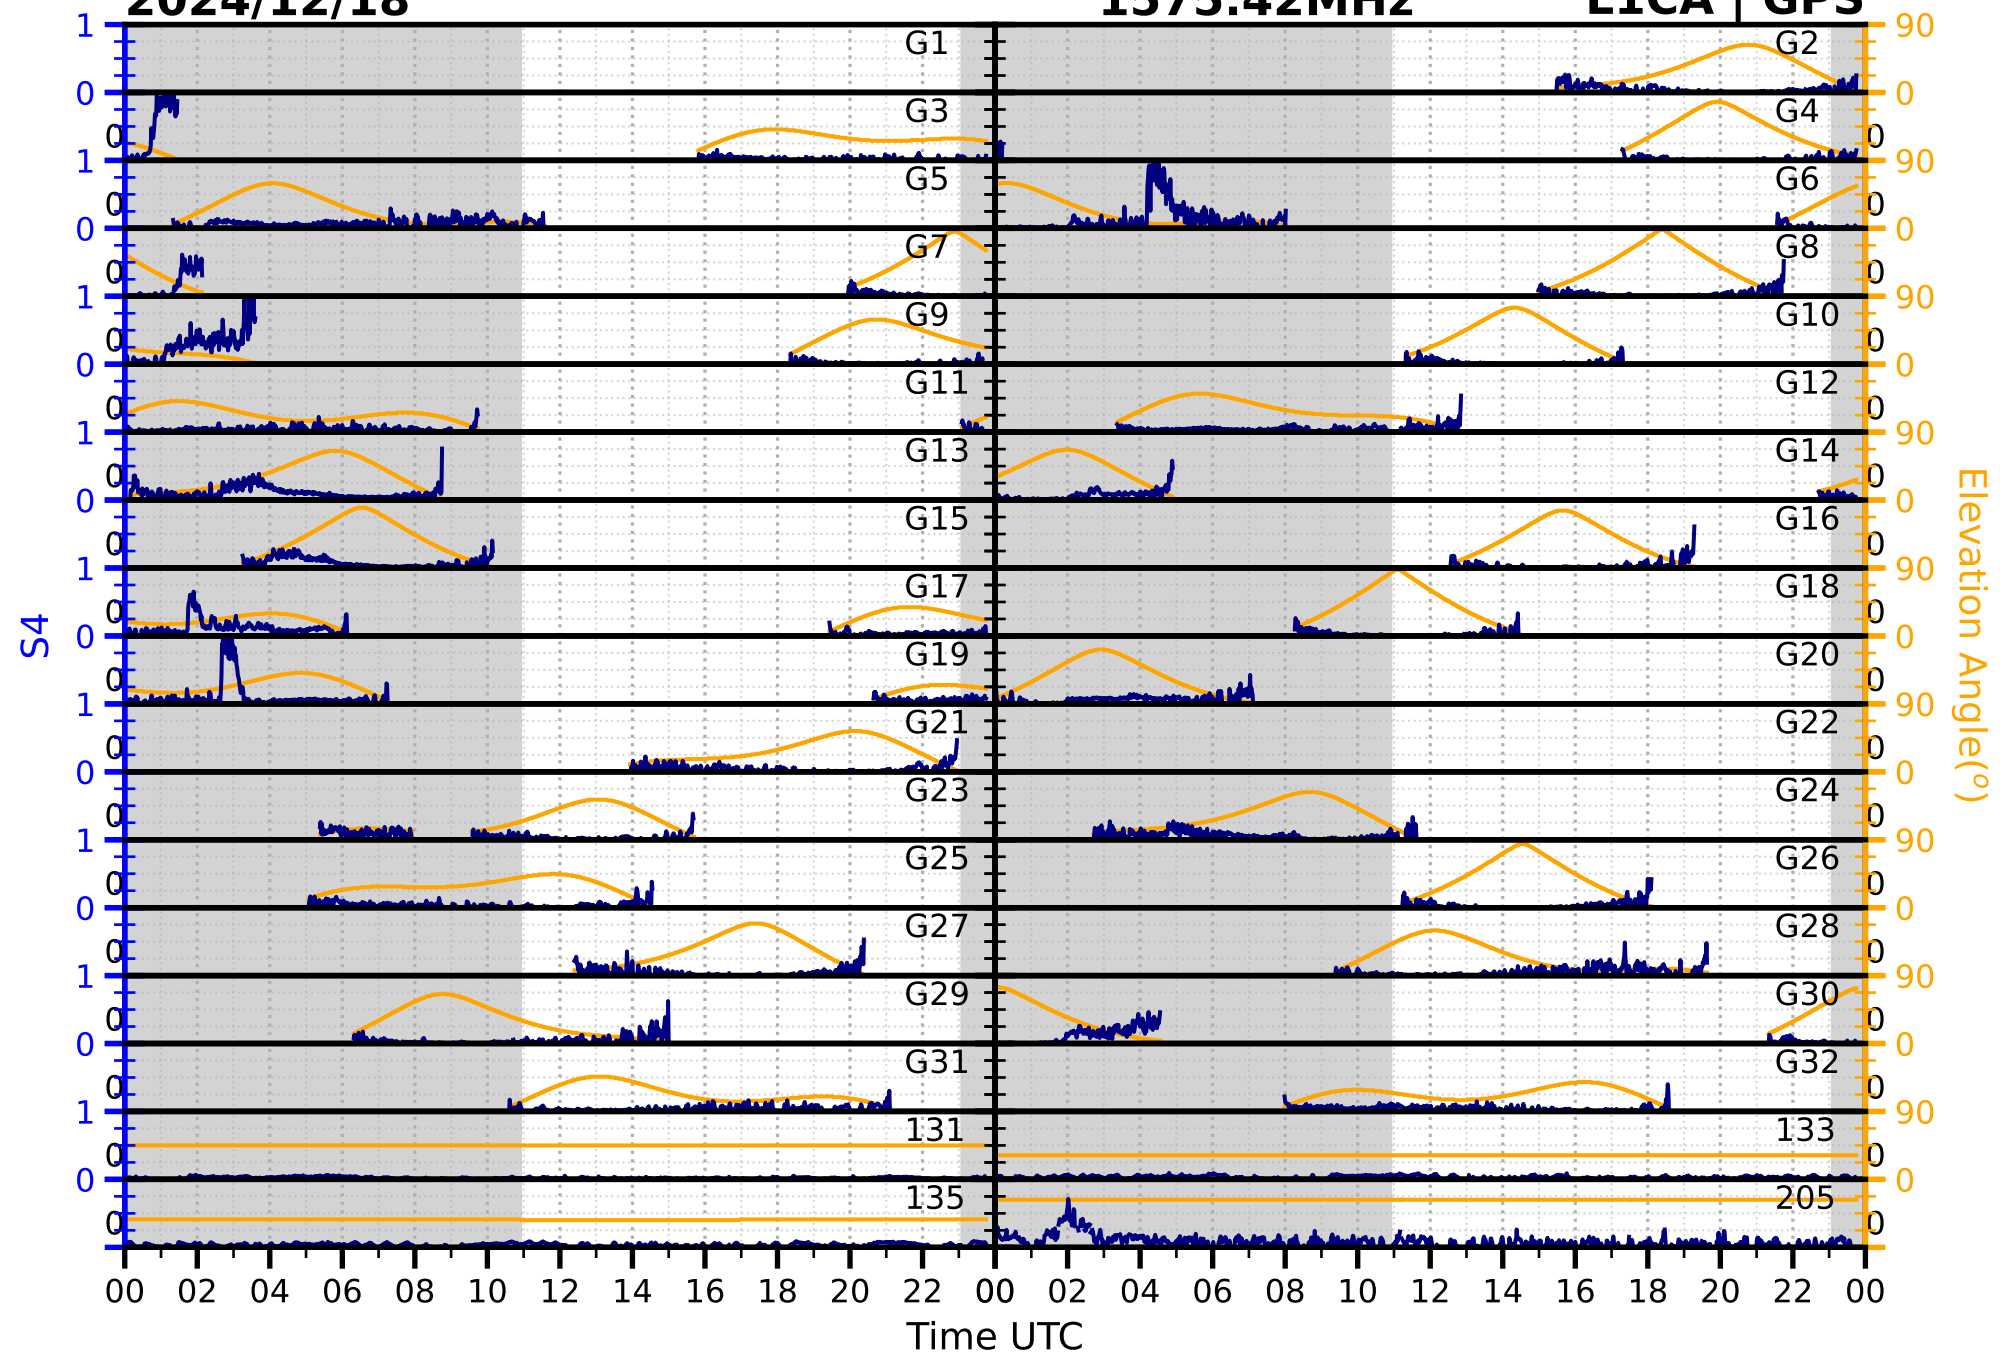

2024/12/18

S4

1575.42MHz

L1CA | GPS

2024/12/18

S4

1575.42MHz

L1BC | GALILEO

2024/12/18

S4

1602MHz

L1CA | GLONASS