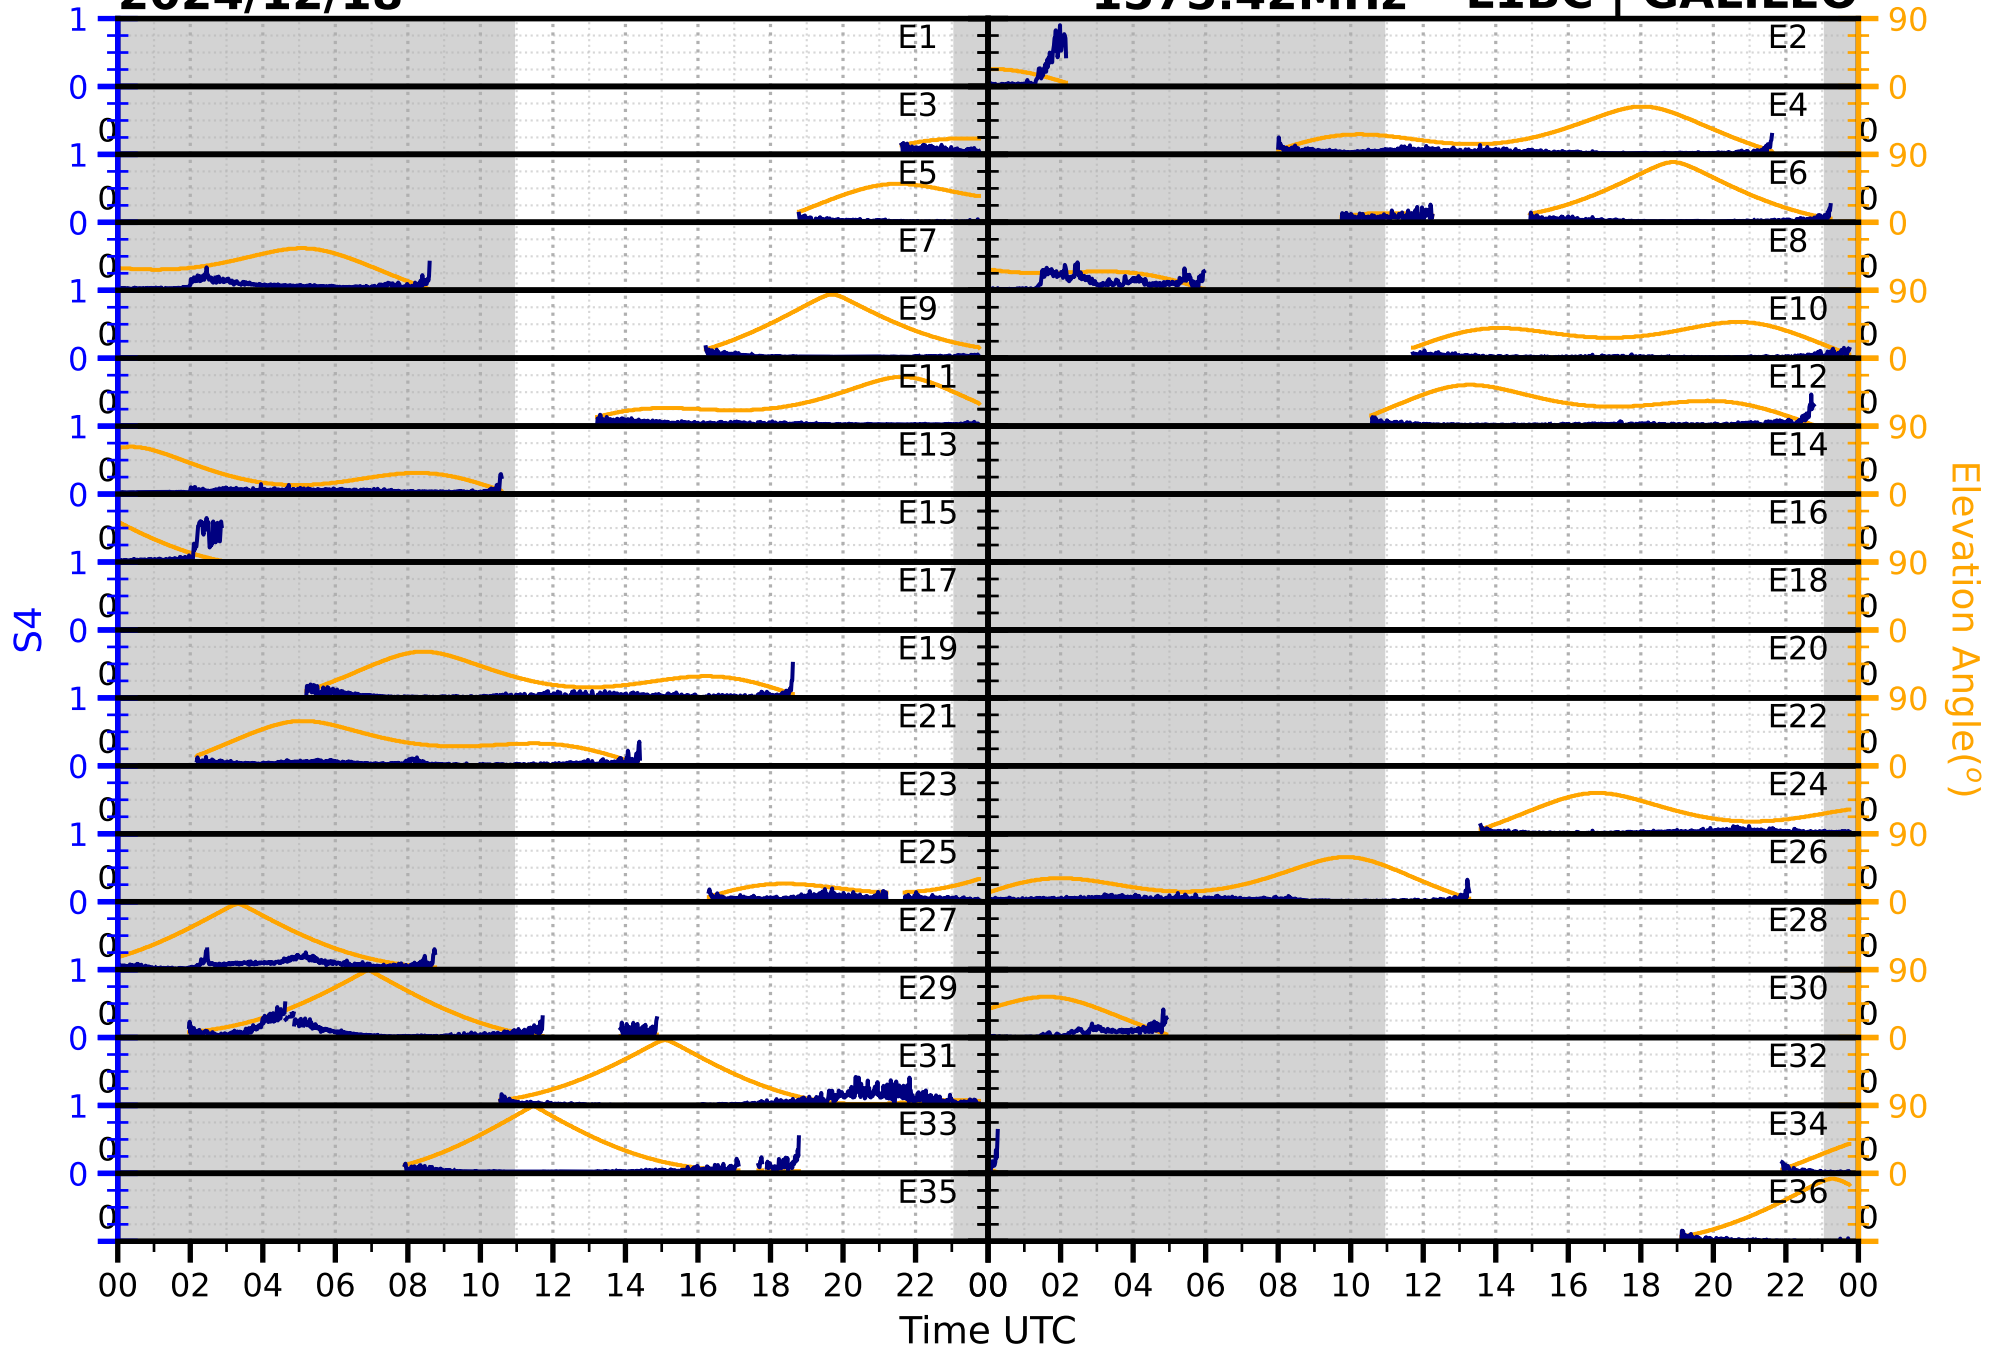

2024/12/18

S4

1575.42MHz

L1CA | GPS

2024/12/18

S4

1575.42MHz

L1BC | GALILEO

2024/12/18

S4

1602MHz

L1CA | GLONASS