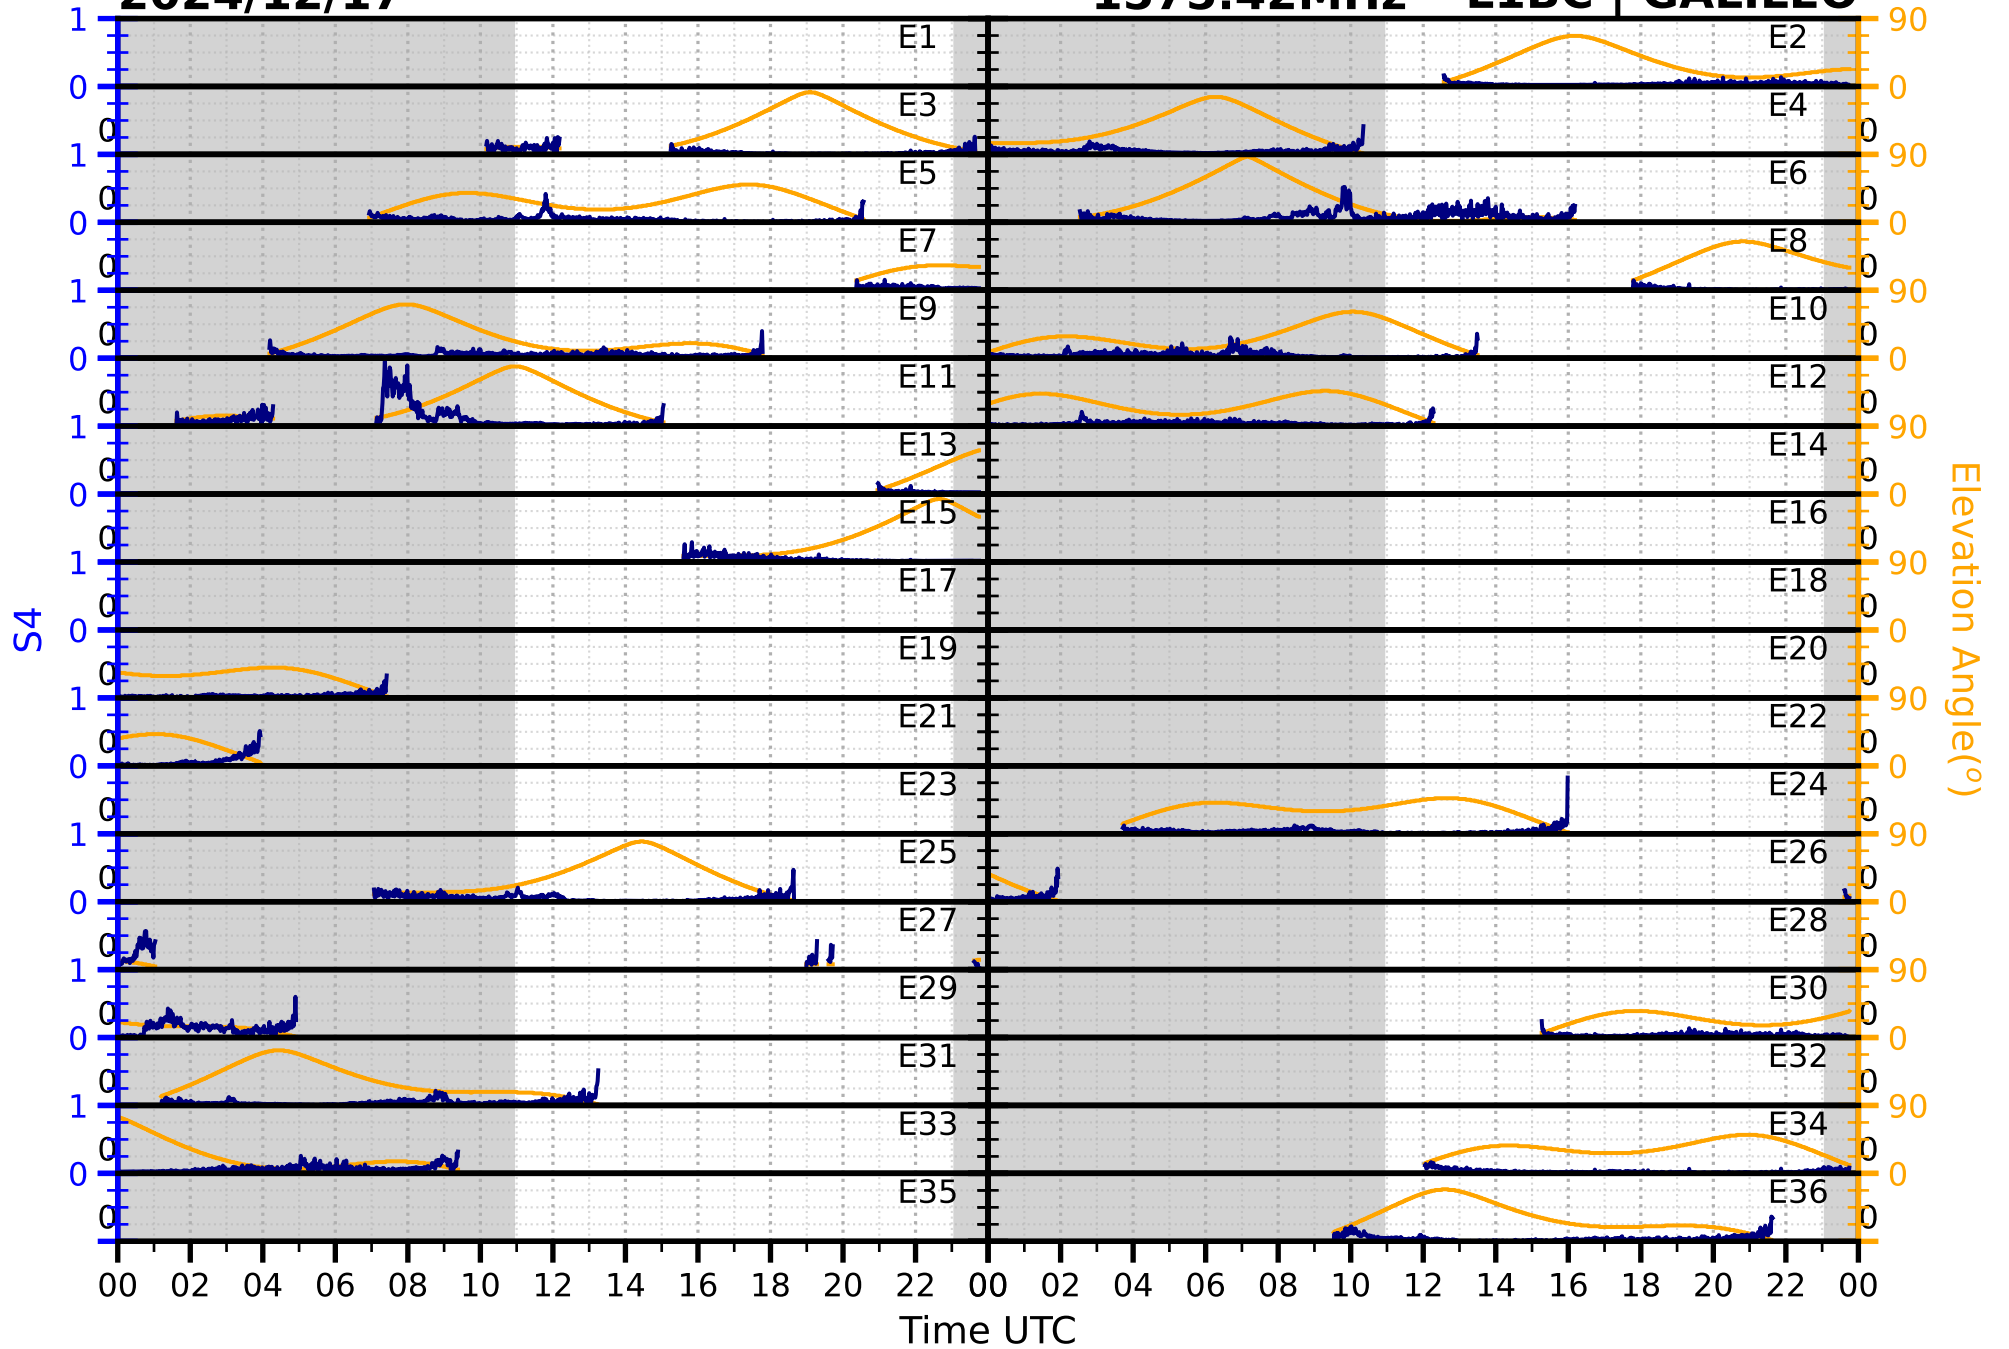

2024/12/17

S4

1575.42MHz

L1CA | GPS

2024/12/17

S4

1575.42MHz

L1BC | GALILEO

2024/12/17

S4

1602MHz

L1CA | GLONASS