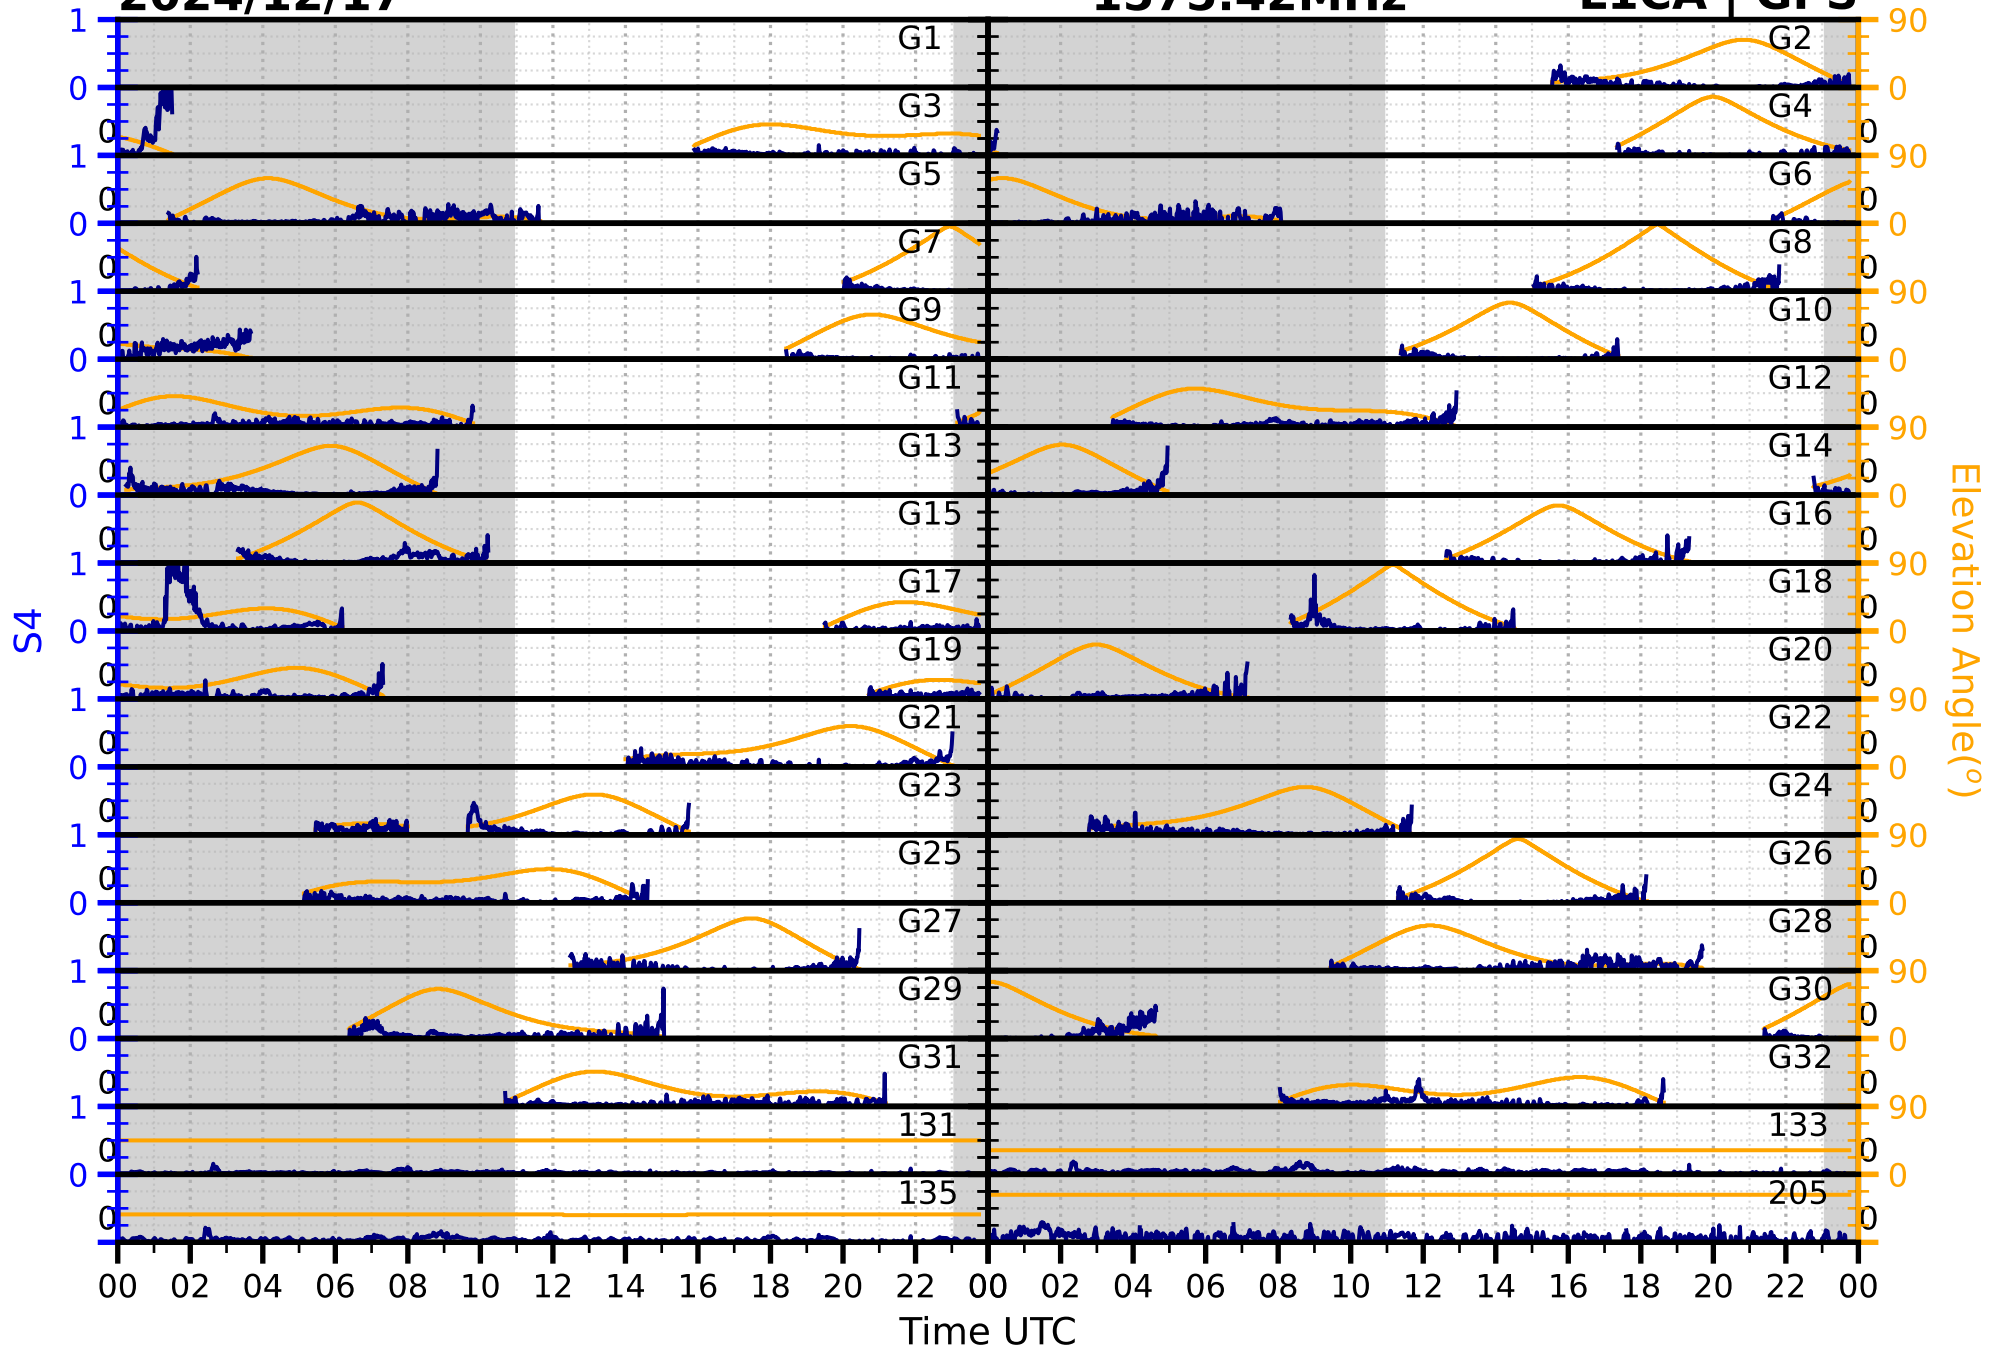

2024/12/17

S4

1575.42MHz

L1CA | GPS

2024/12/17

S4

1575.42MHz

L1BC | GALILEO

2024/12/17

S4

1602MHz

L1CA | GLONASS