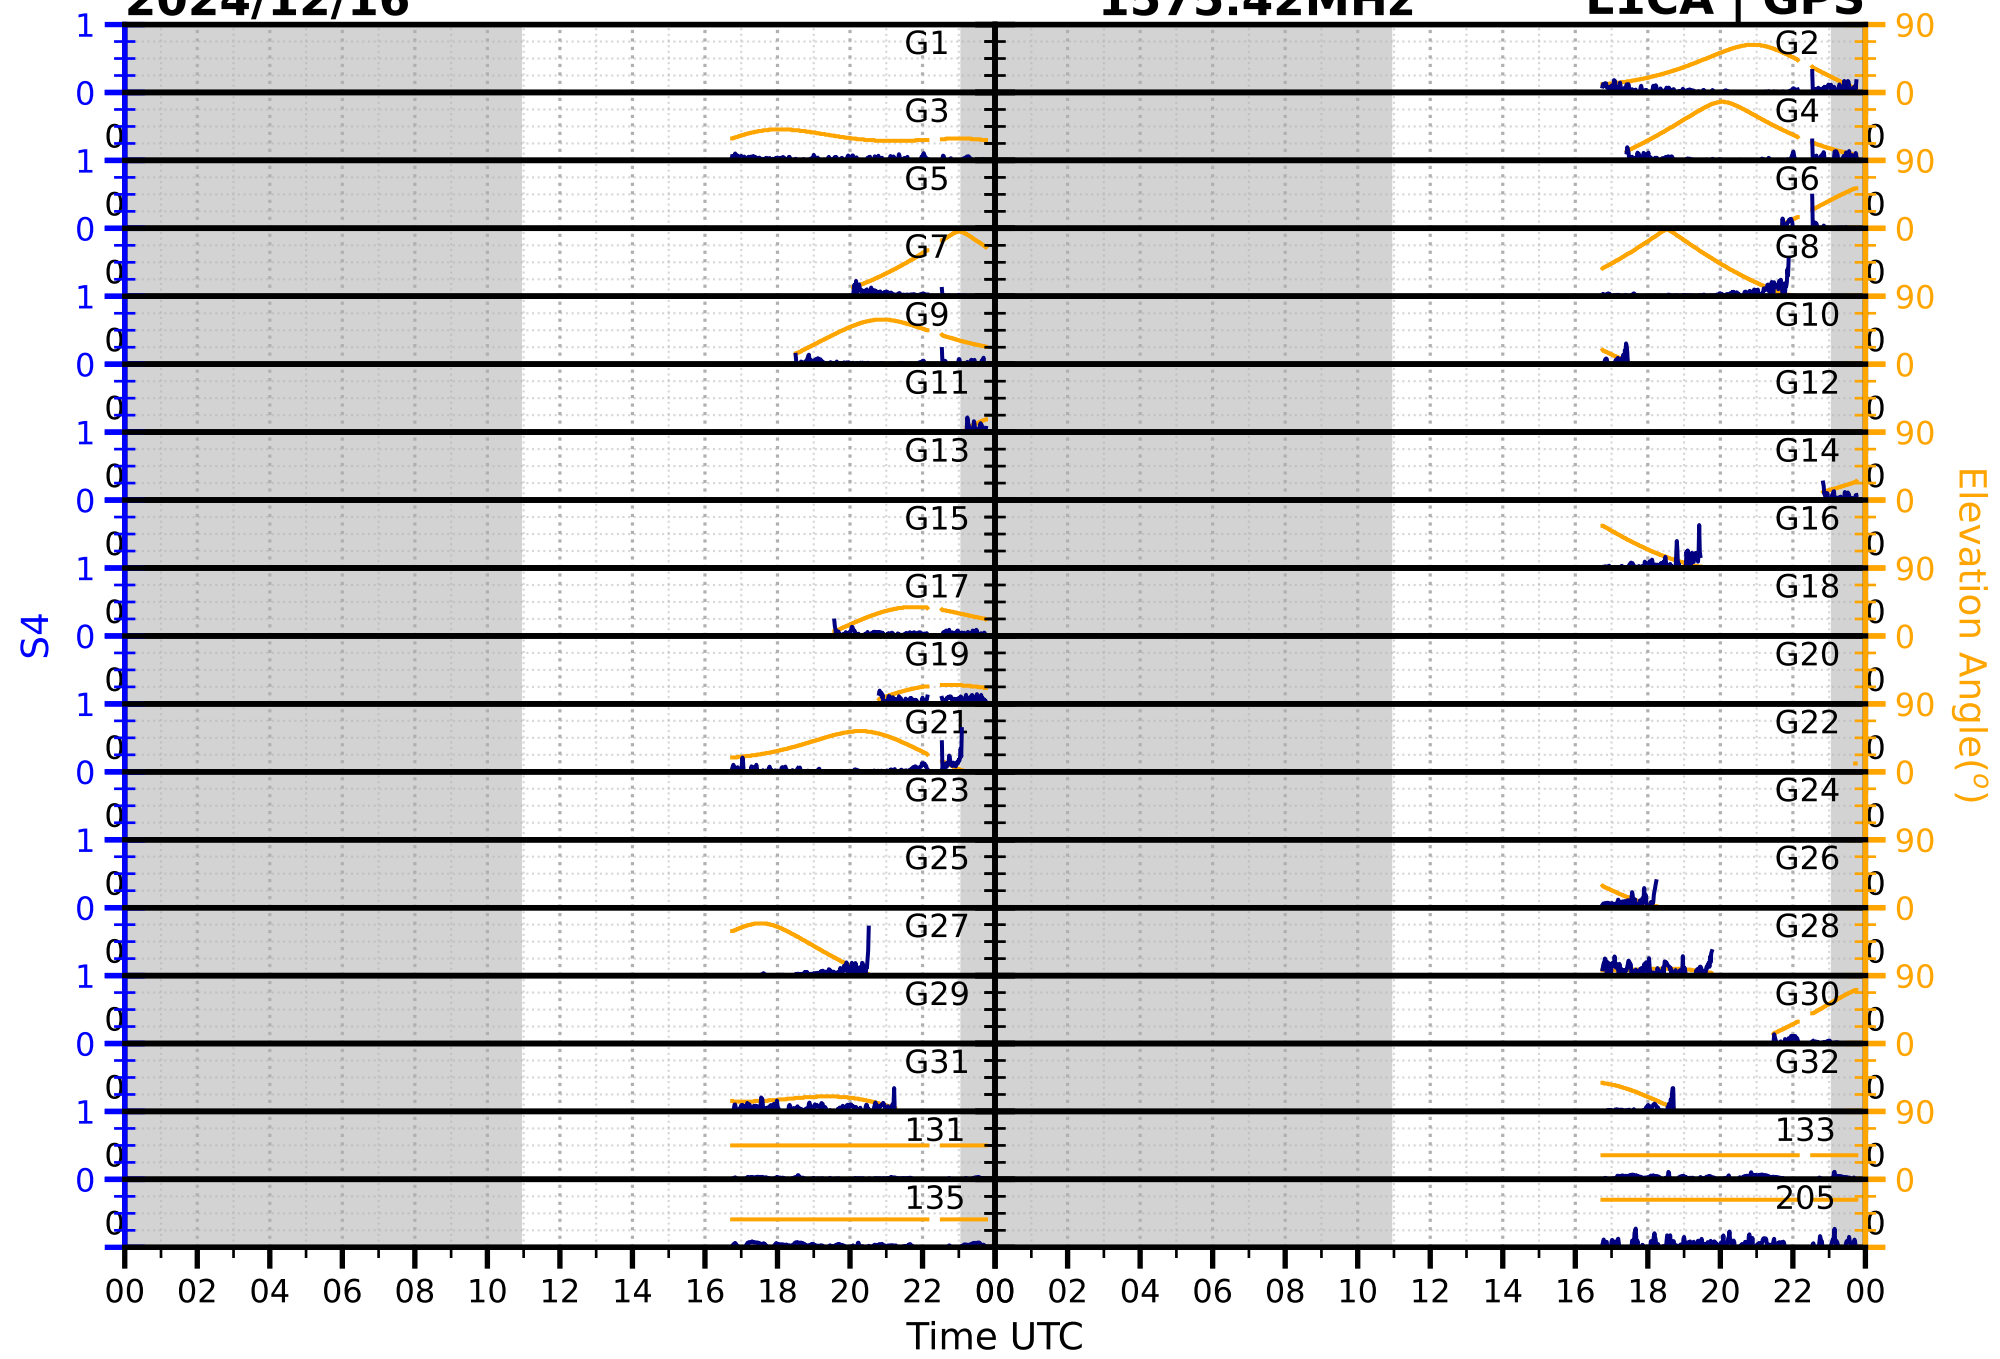

2024/12/16

S4

1575.42MHz

L1CA | GPS

2024/12/16

S4

1575.42MHz

L1BC | GALILEO

2024/12/16

S4

1602MHz

L1CA | GLONASS