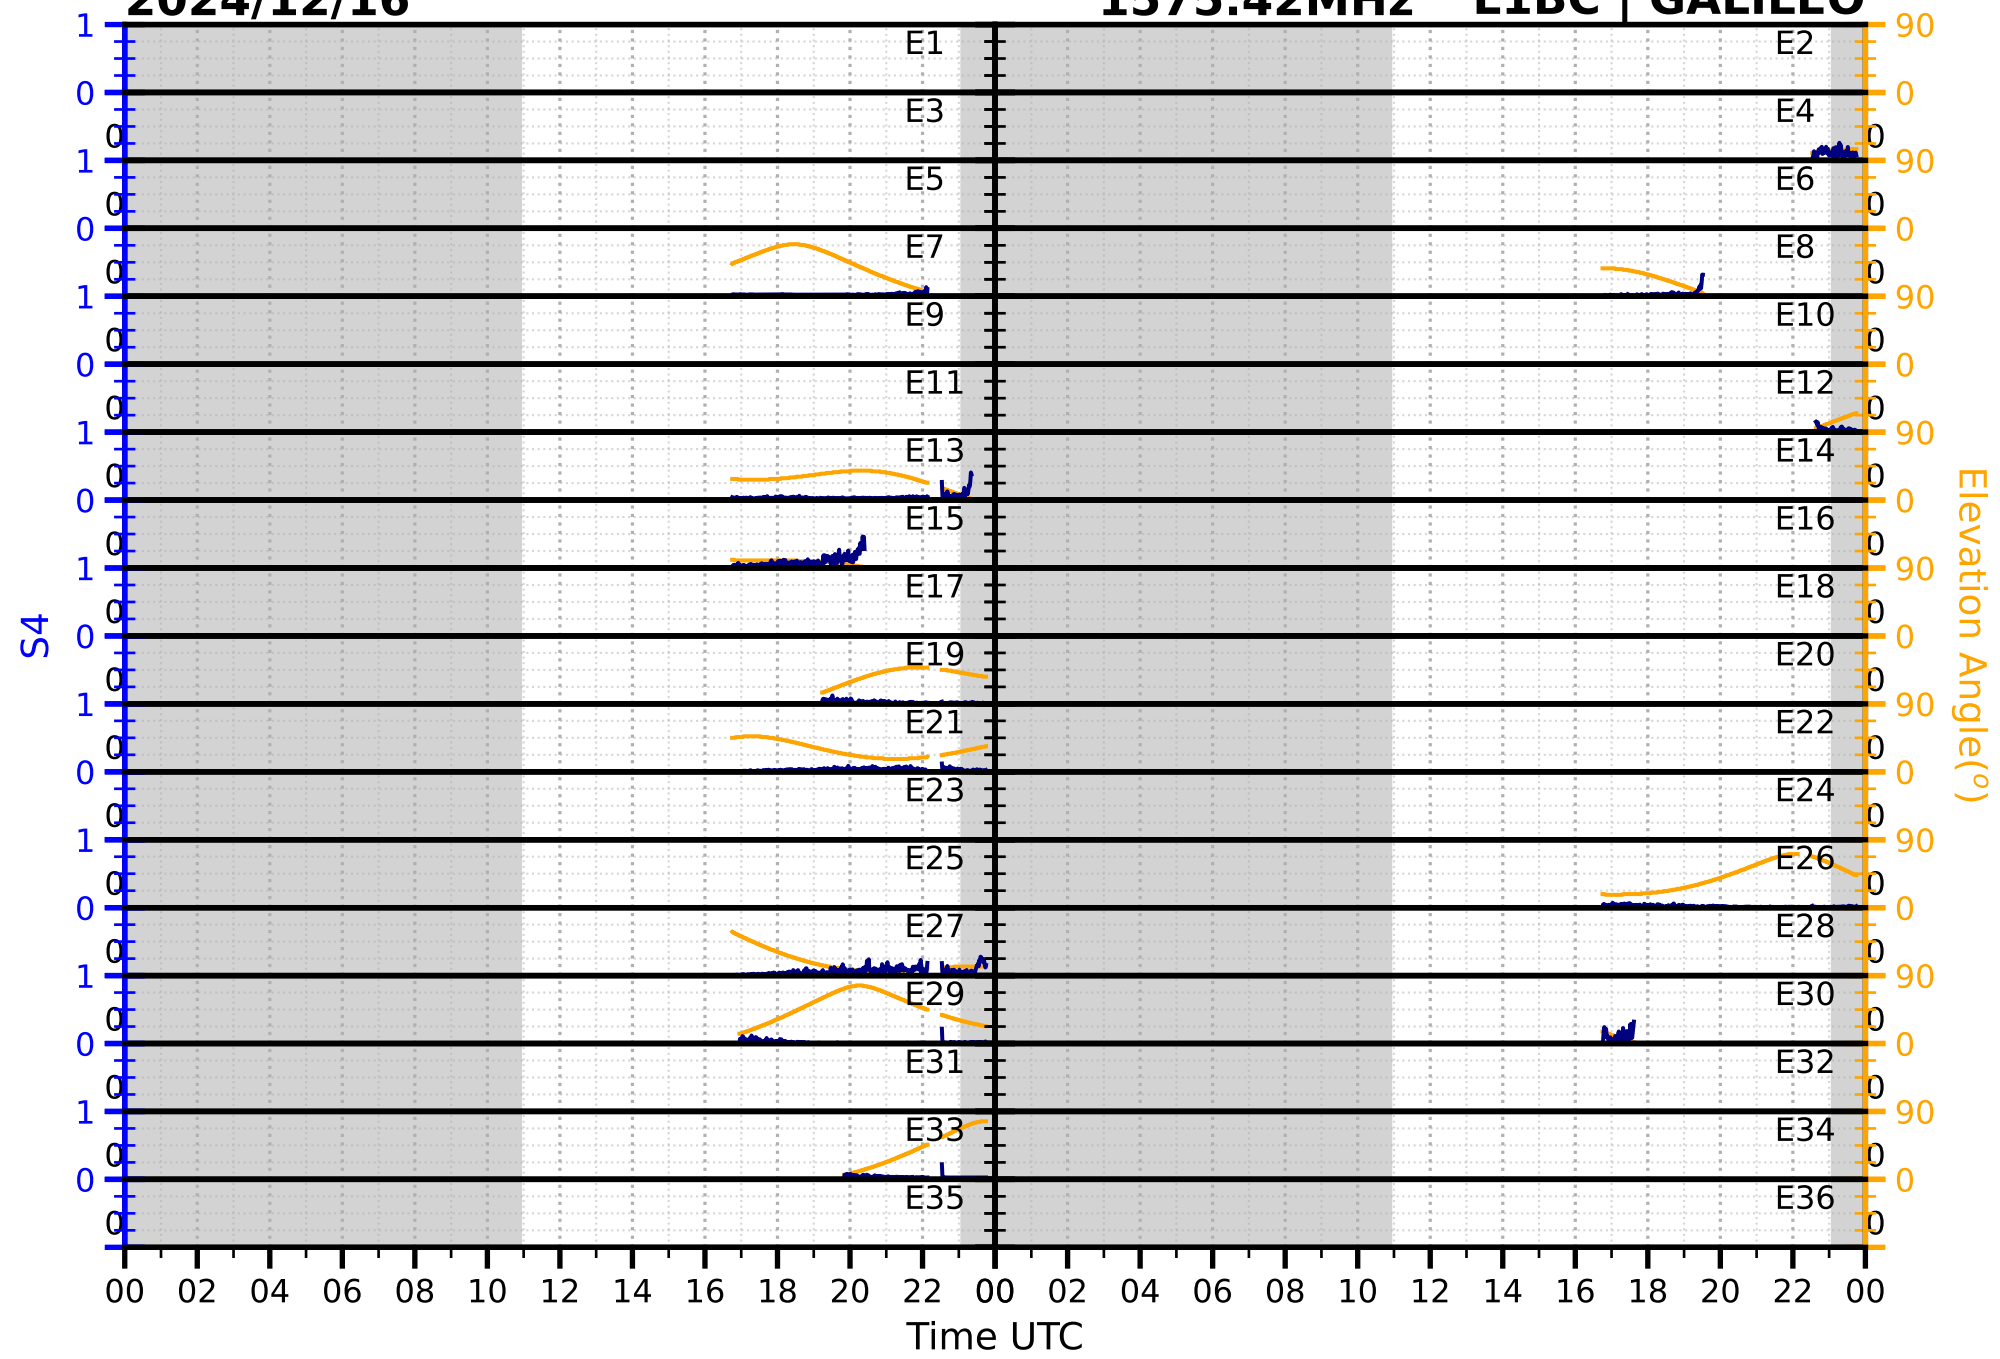

2024/12/16

S4

1575.42MHz

L1CA | GPS

2024/12/16

S4

1575.42MHz

L1BC | GALILEO

2024/12/16

S4

1602MHz

L1CA | GLONASS