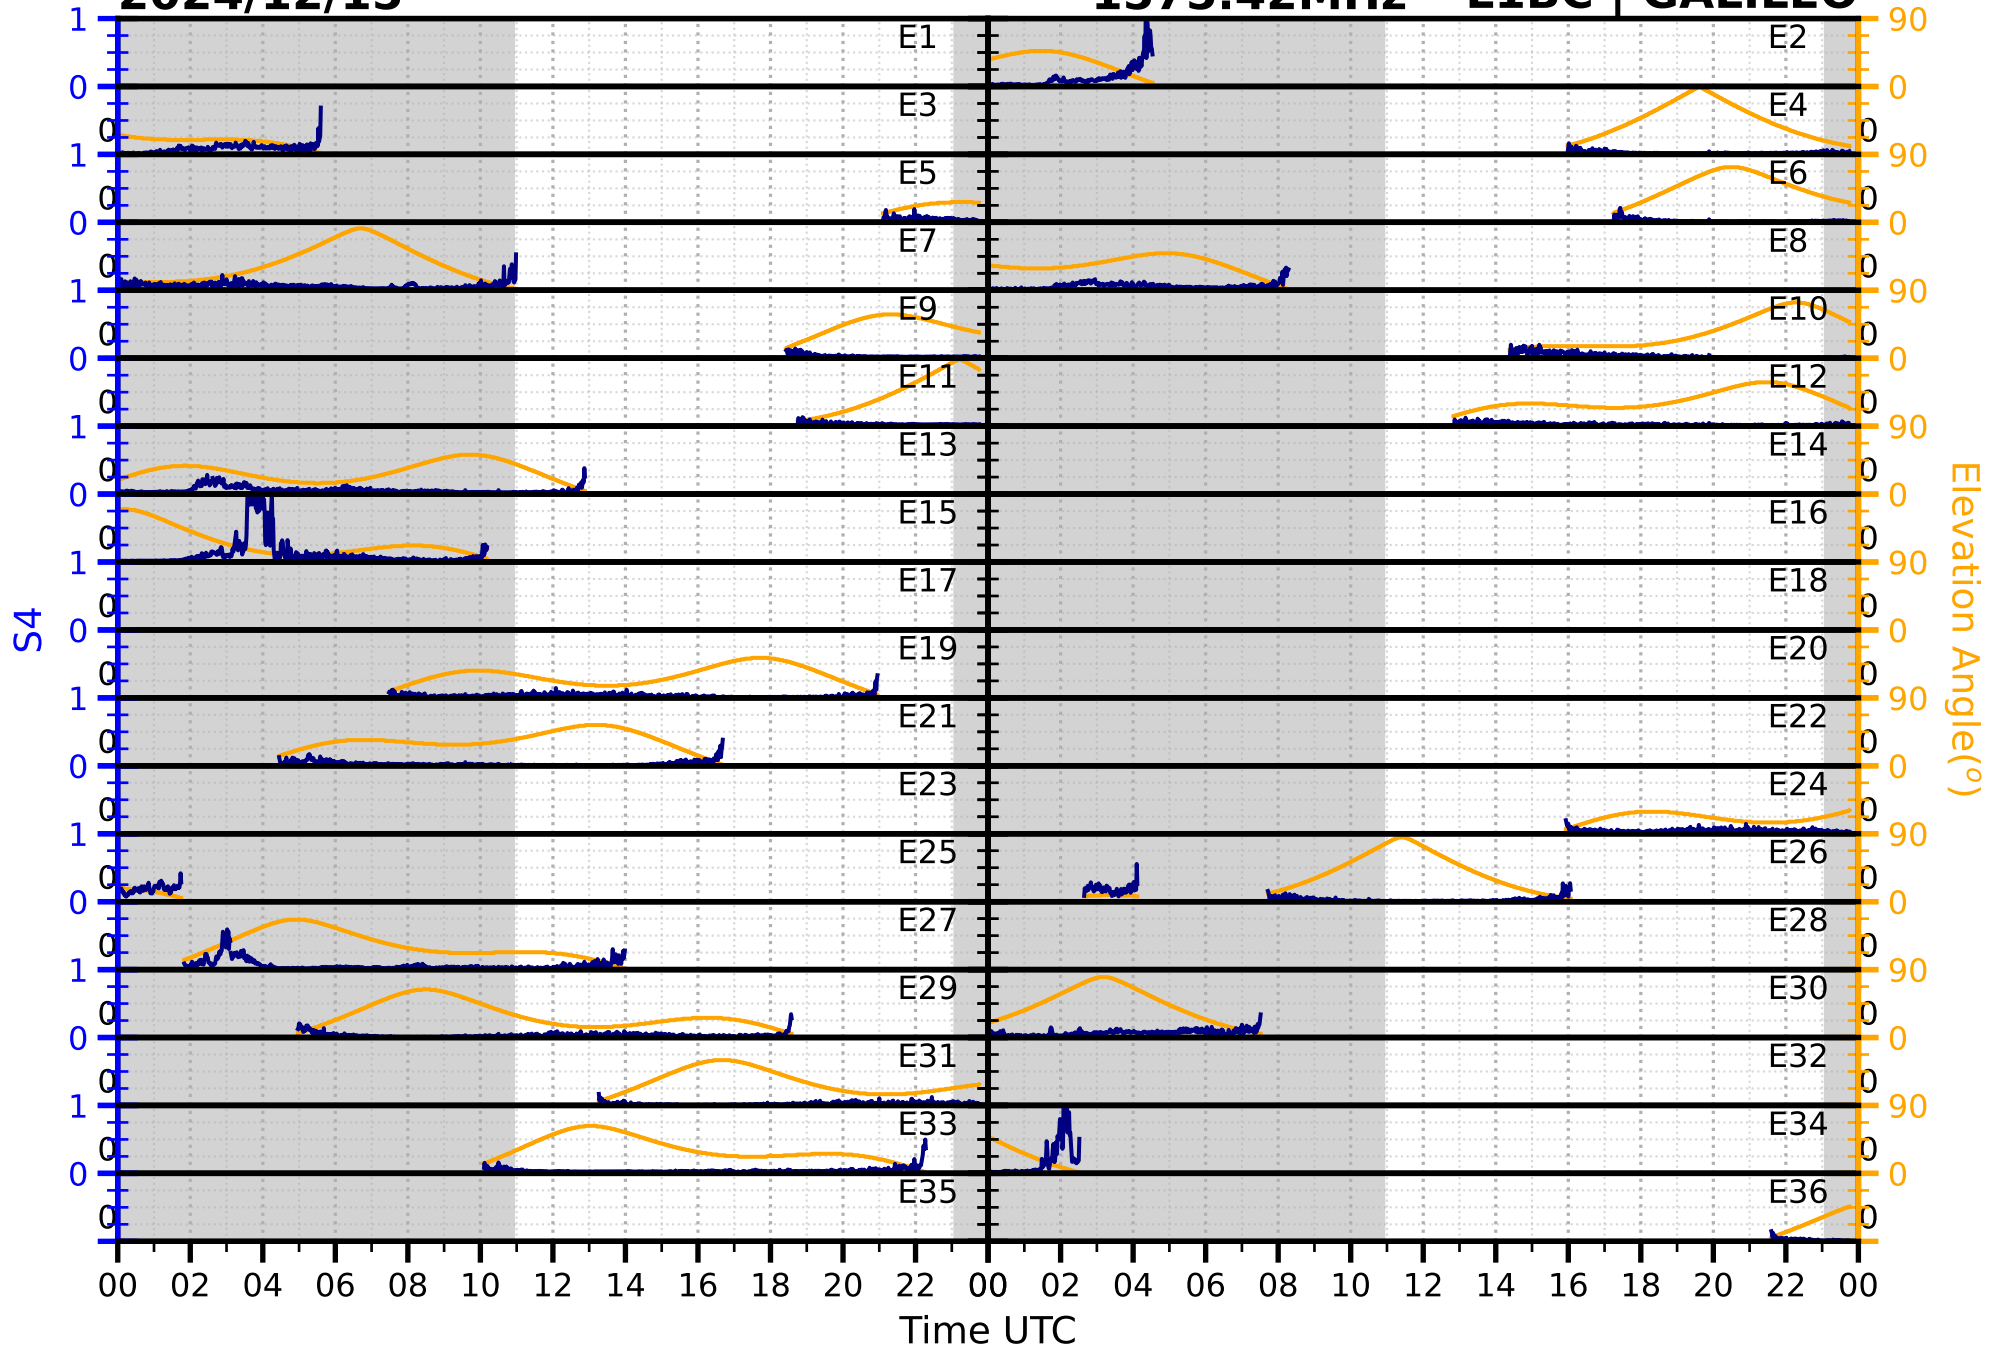

2024/12/15

S4

1575.42MHz

L1CA | GPS

2024/12/15

S4

1575.42MHz

L1BC | GALILEO

2024/12/15

S4

1602MHz

L1CA | GLONASS