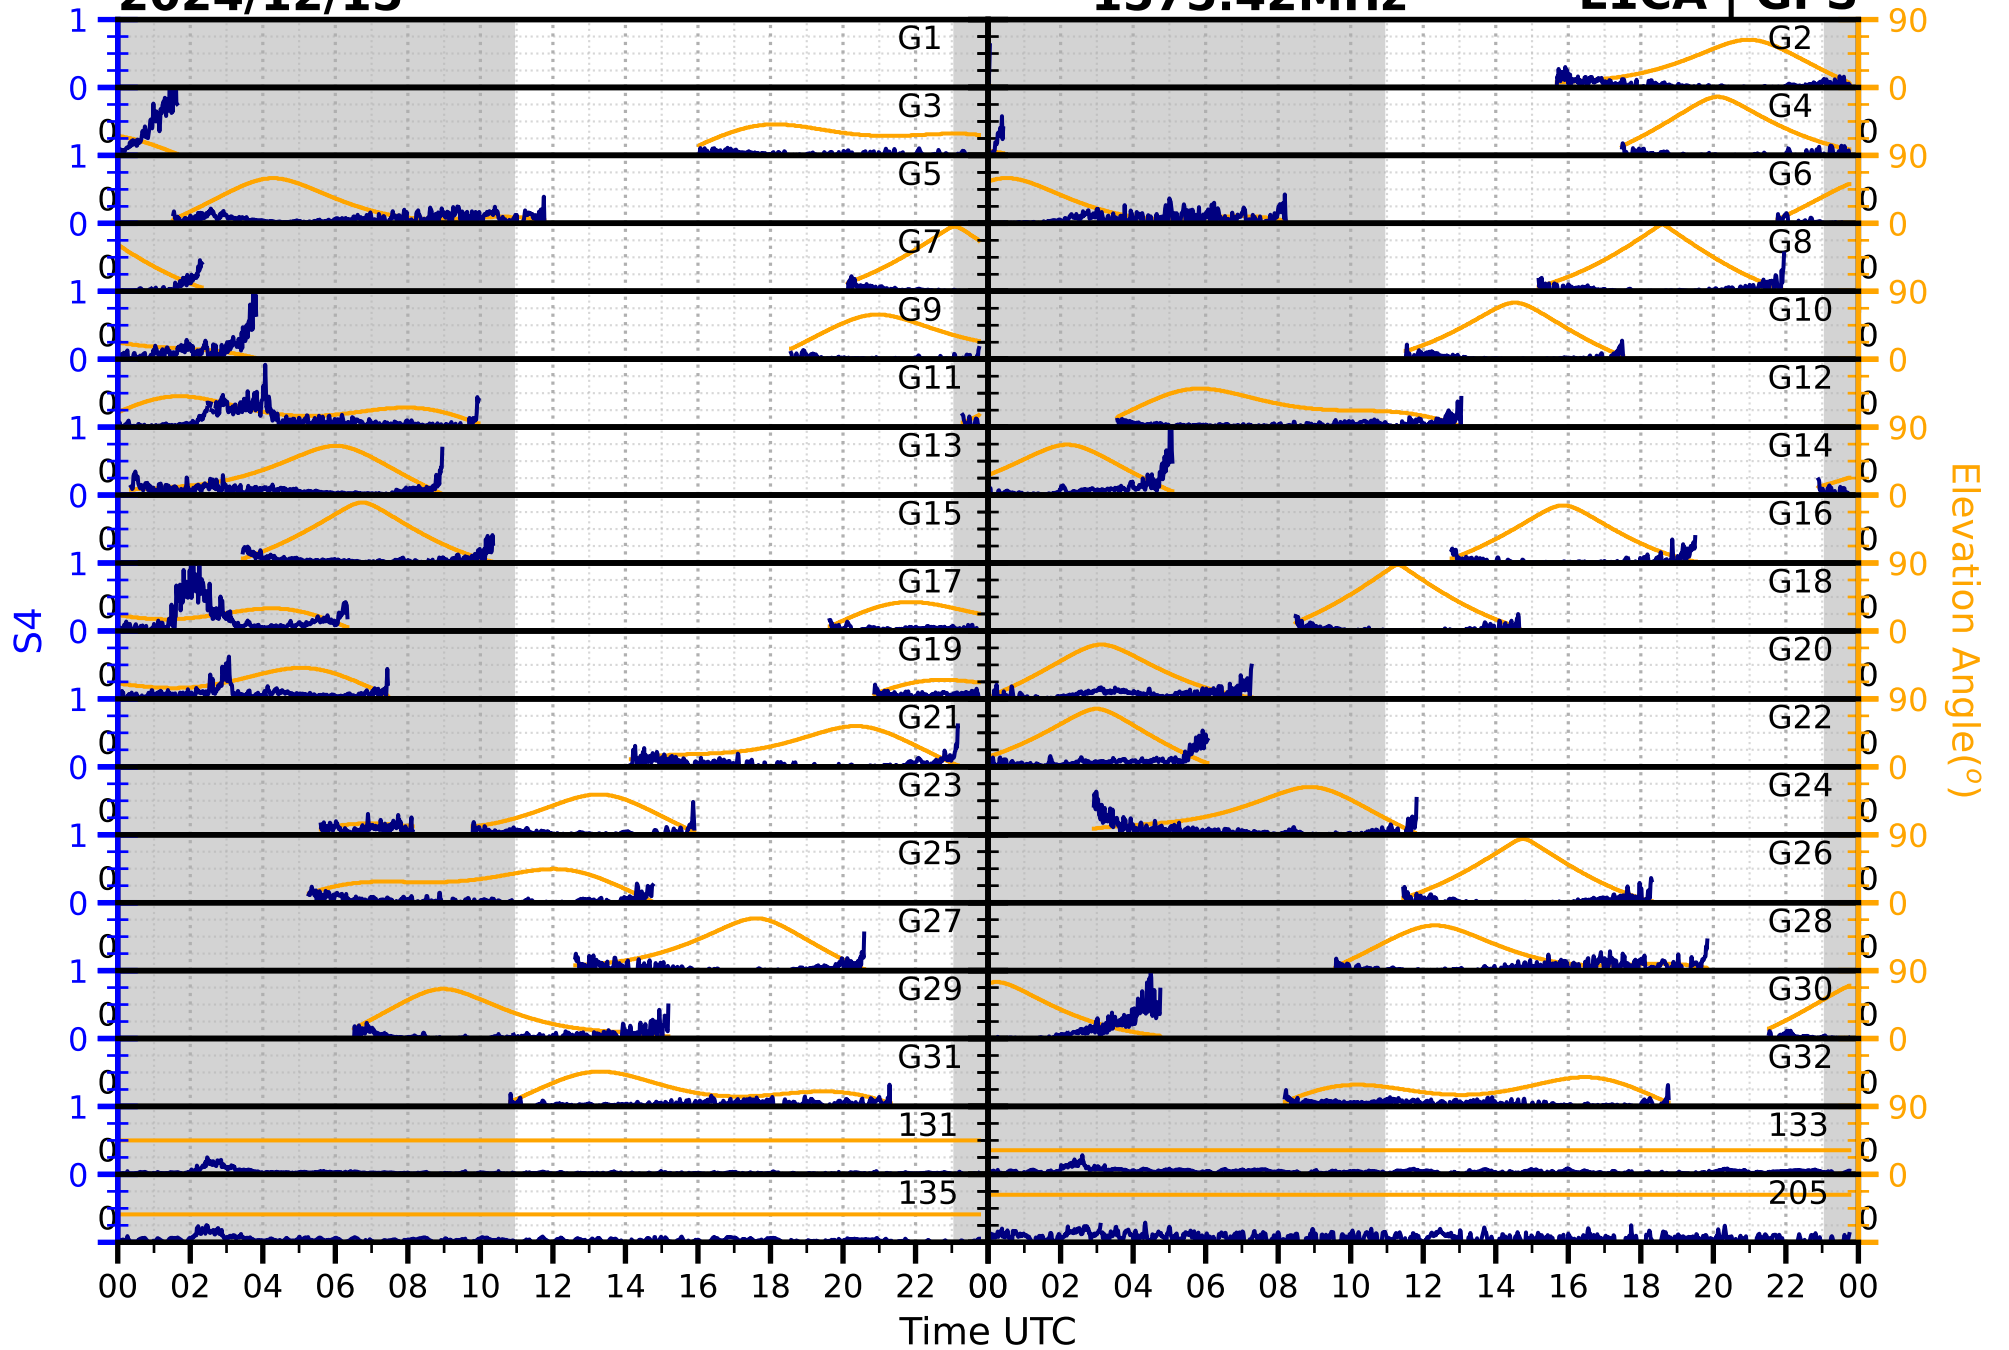

2024/12/15

S4

1575.42MHz

L1CA | GPS

2024/12/15

S4

1575.42MHz

L1BC | GALILEO

2024/12/15

S4

1602MHz

L1CA | GLONASS