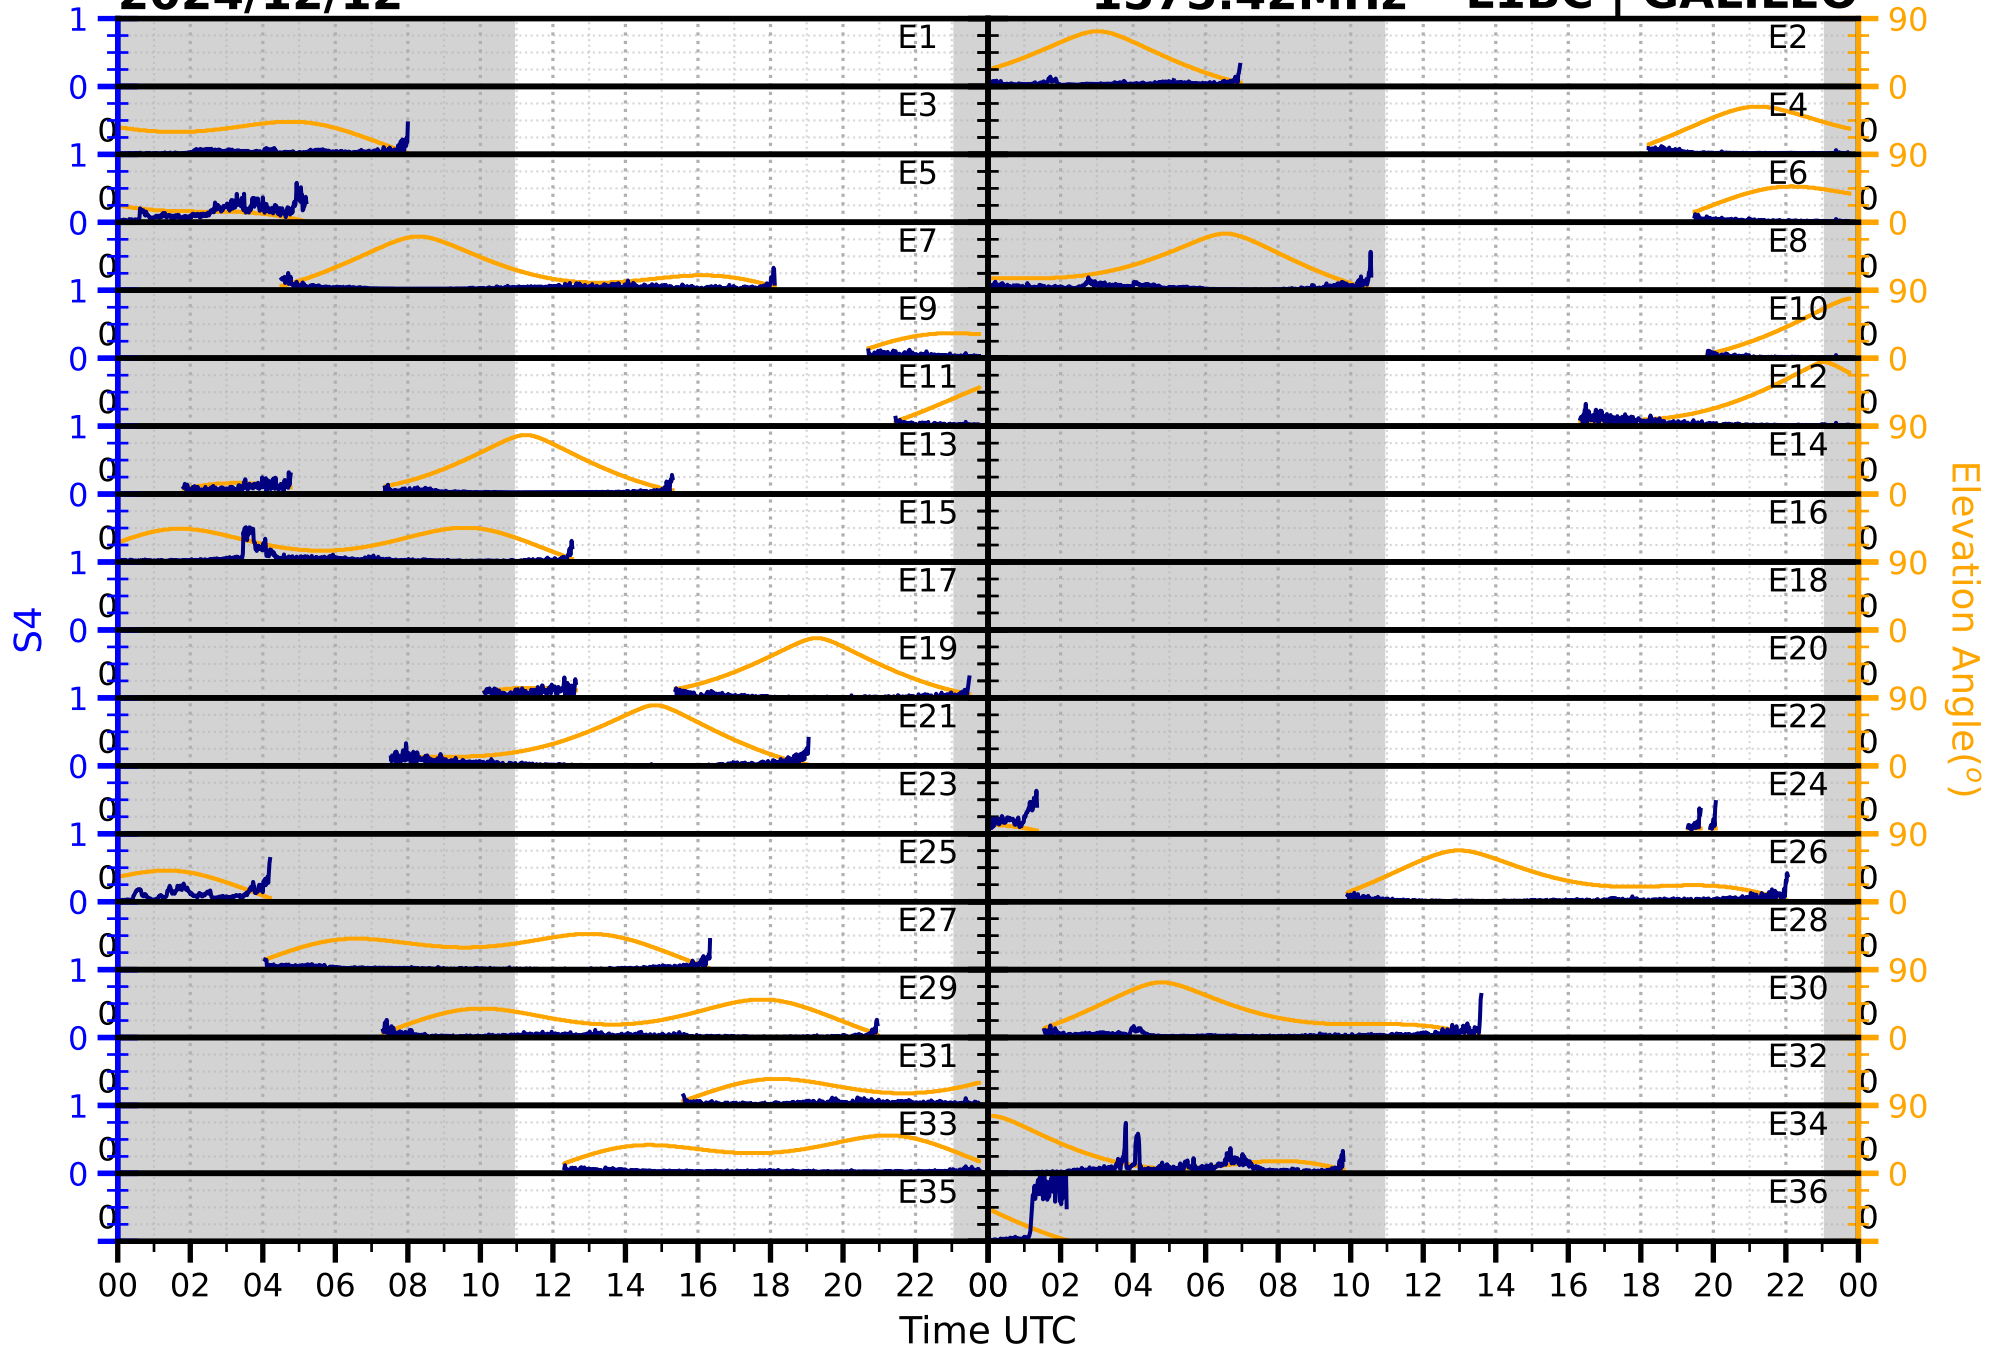

2024/12/12

S4

1575.42MHz

L1BC | GALILEO

2024/12/12

S4

1602MHz

L1CA | GLONASS