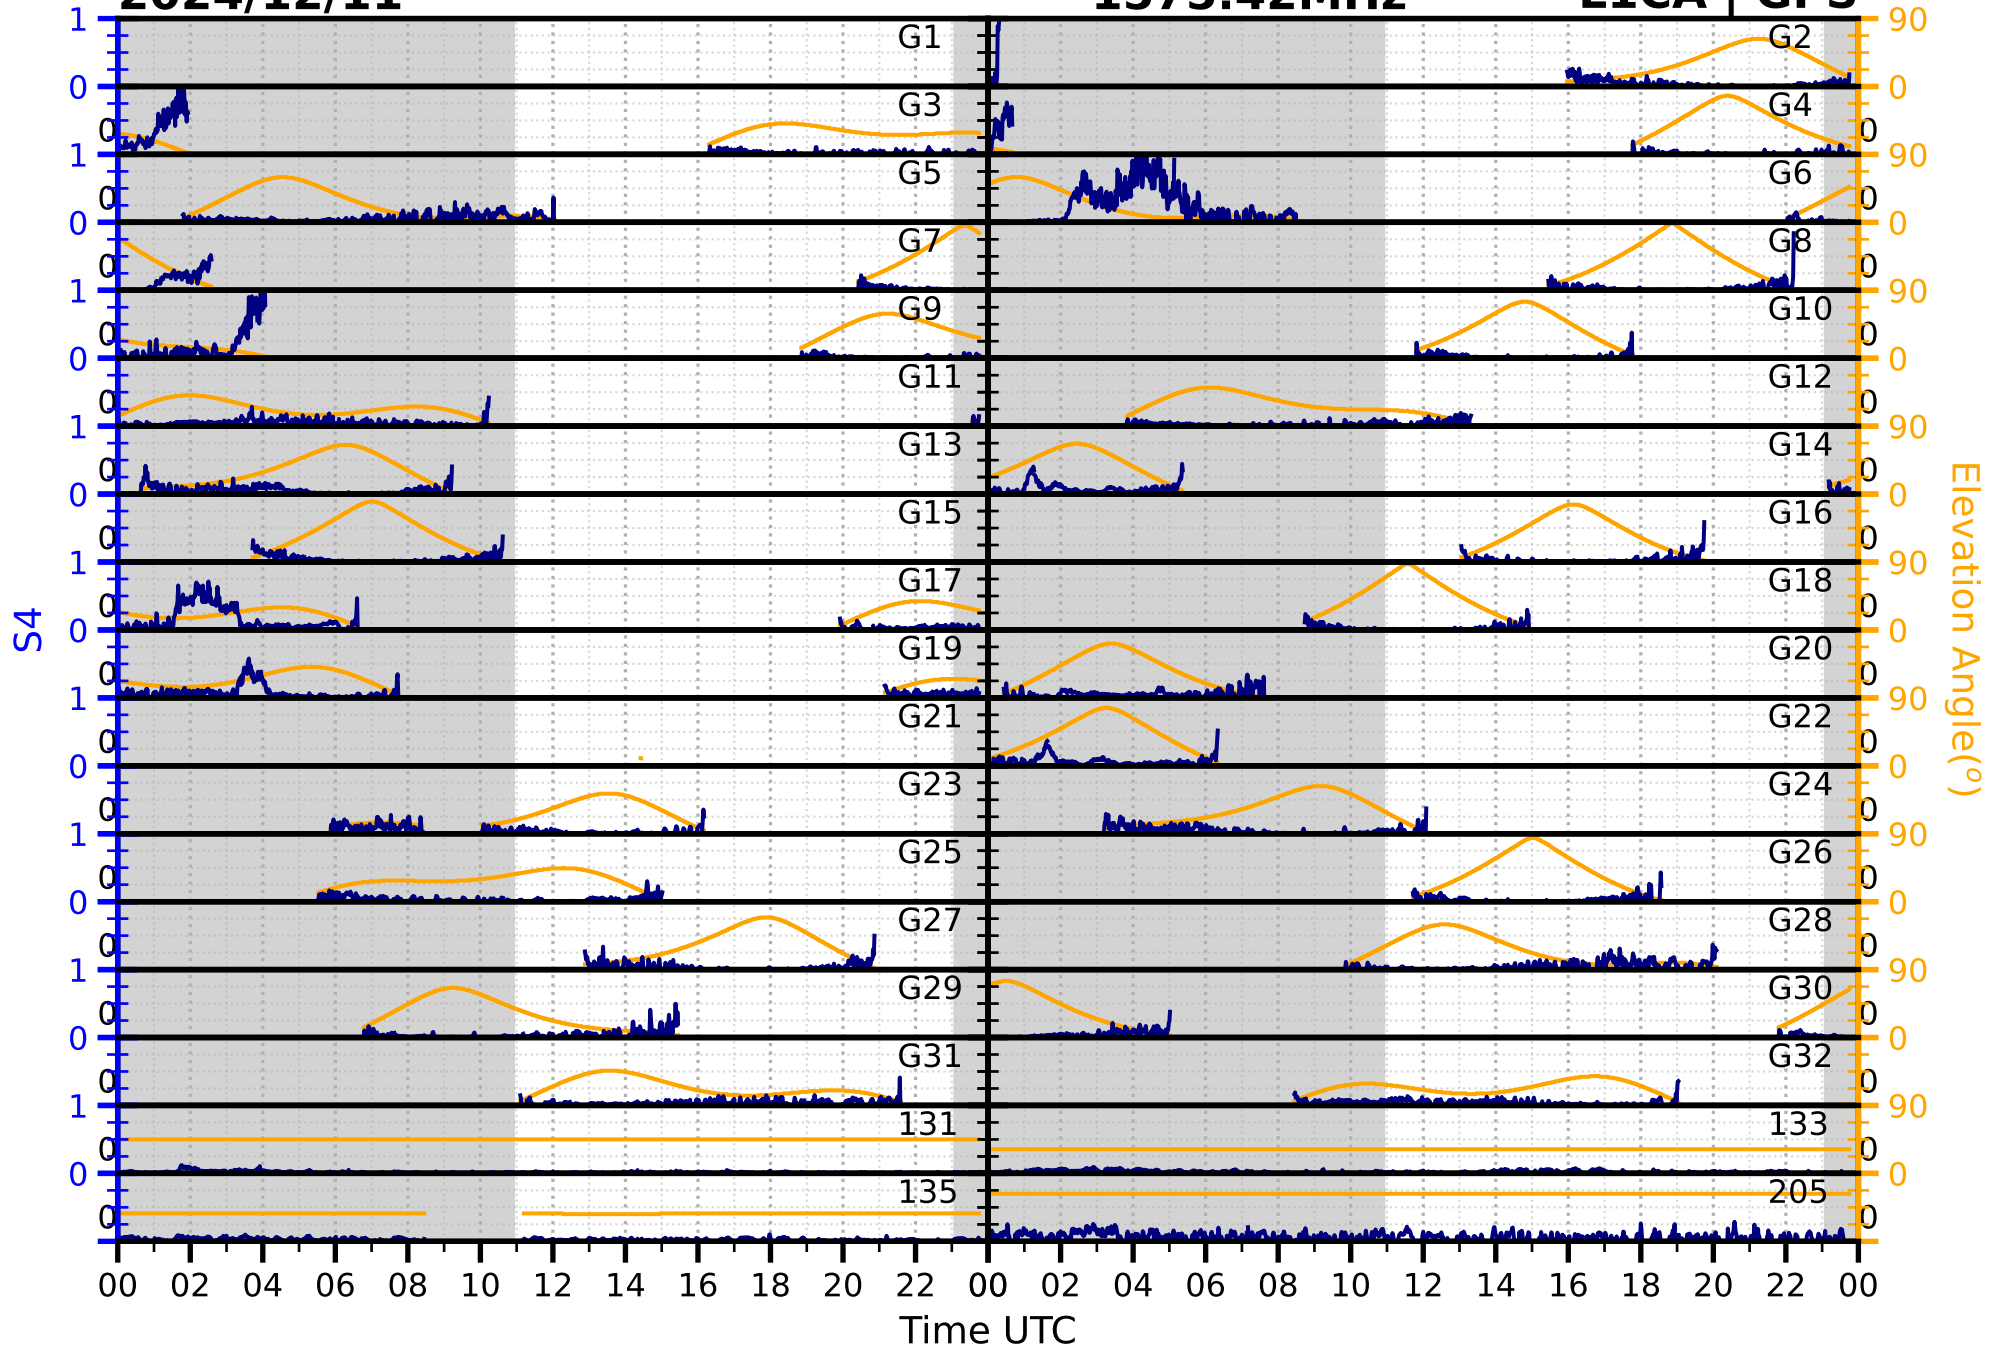

2024/12/11

S4

1575.42MHz

L1CA | GPS

2024/12/11

S4

1575.42MHz

L1BC | GALILEO

2024/12/11

S4

1602MHz

L1CA | GLONASS