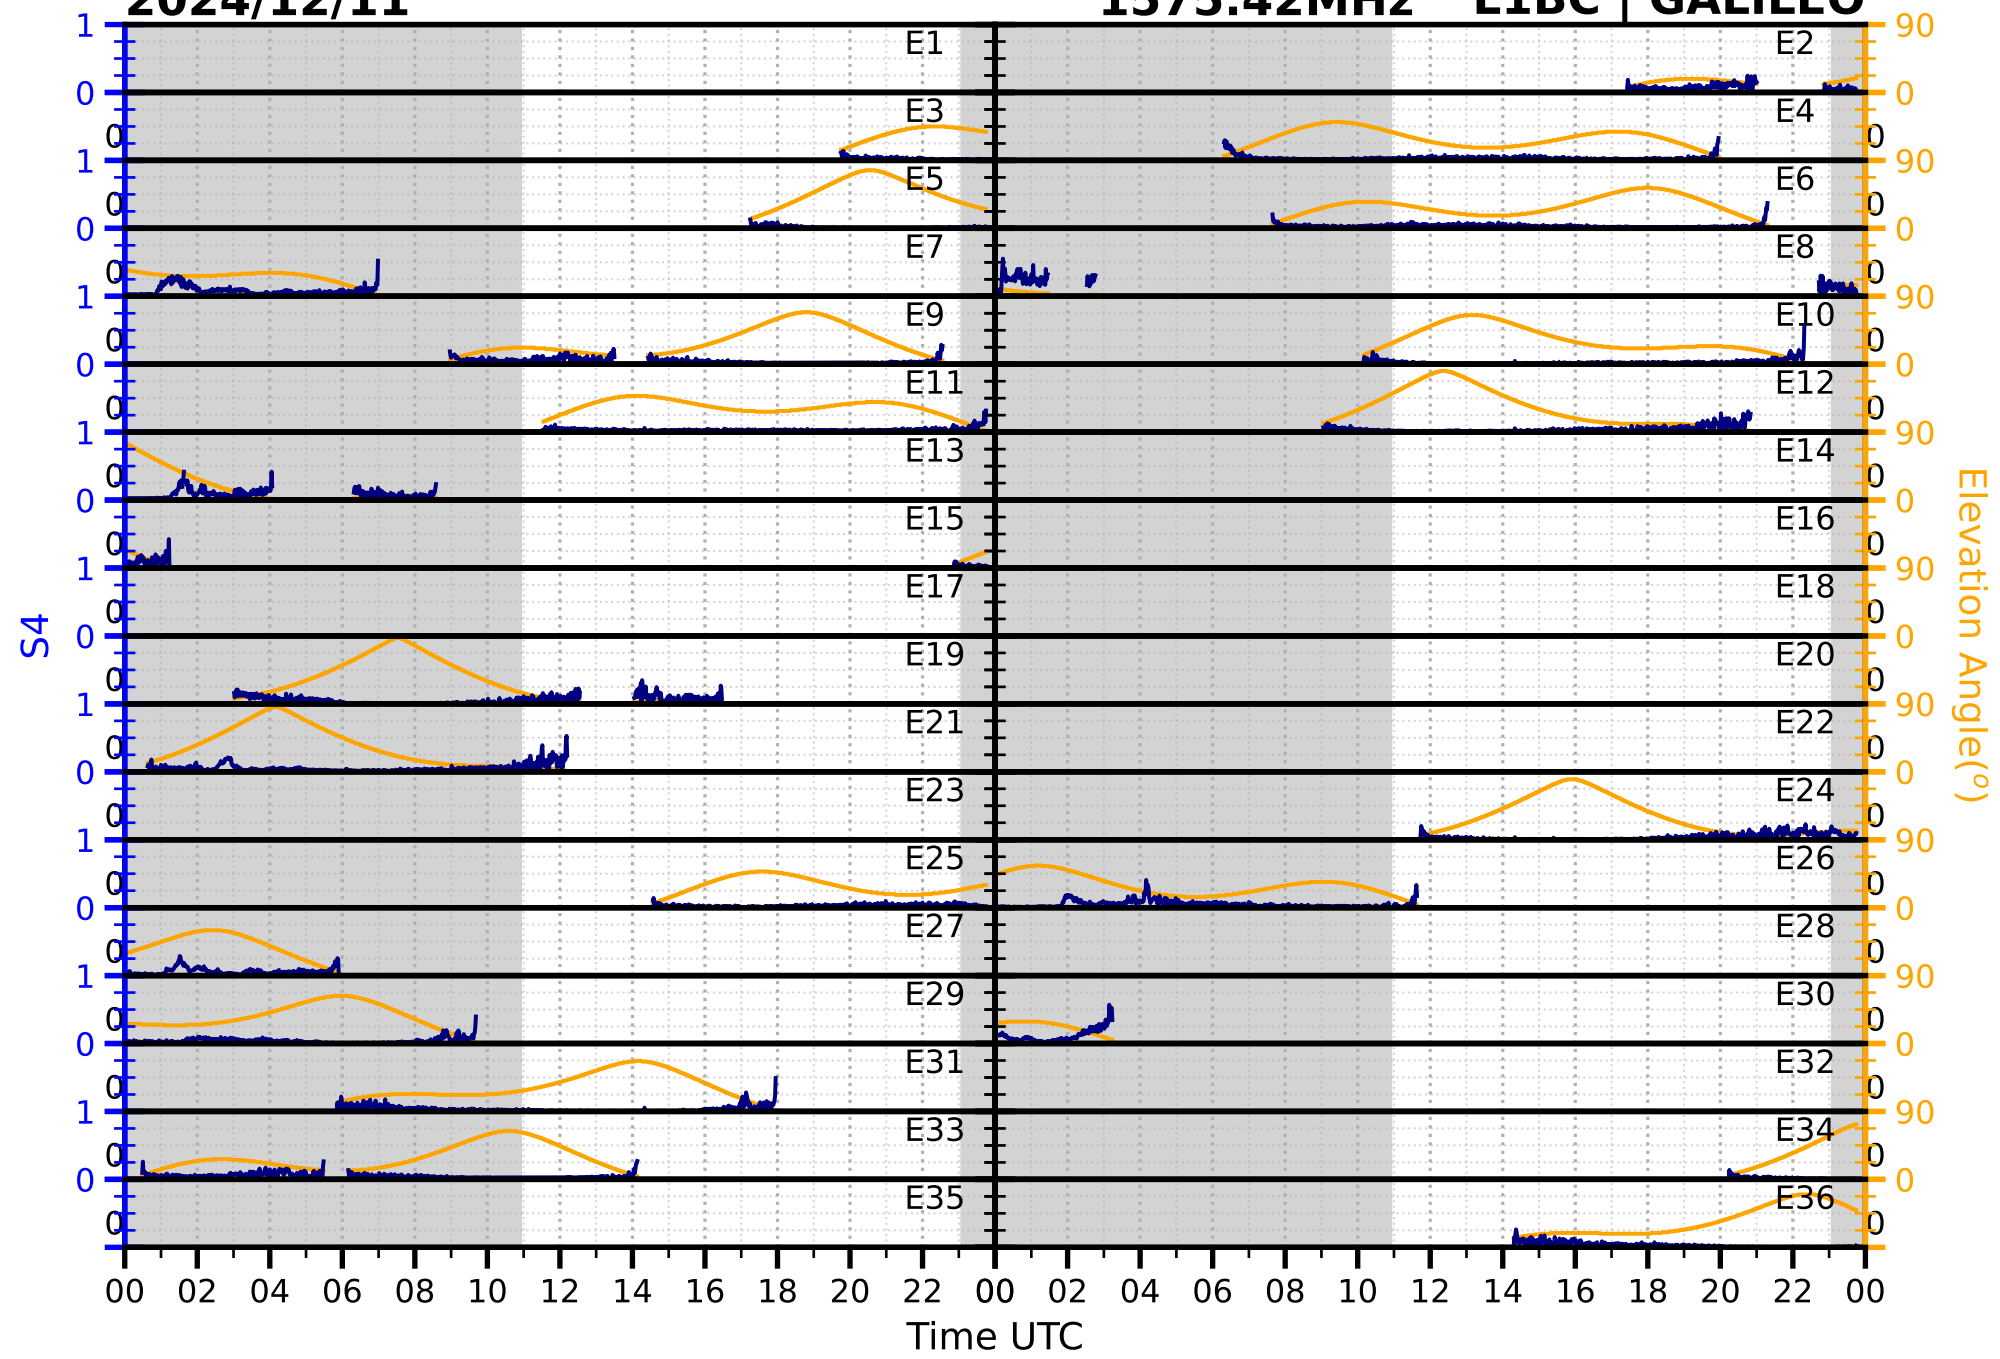

2024/12/11

S4

1575.42MHz

L1CA | GPS

2024/12/11

S4

1575.42MHz

L1BC | GALILEO

2024/12/11

S4

1602MHz

L1CA | GLONASS