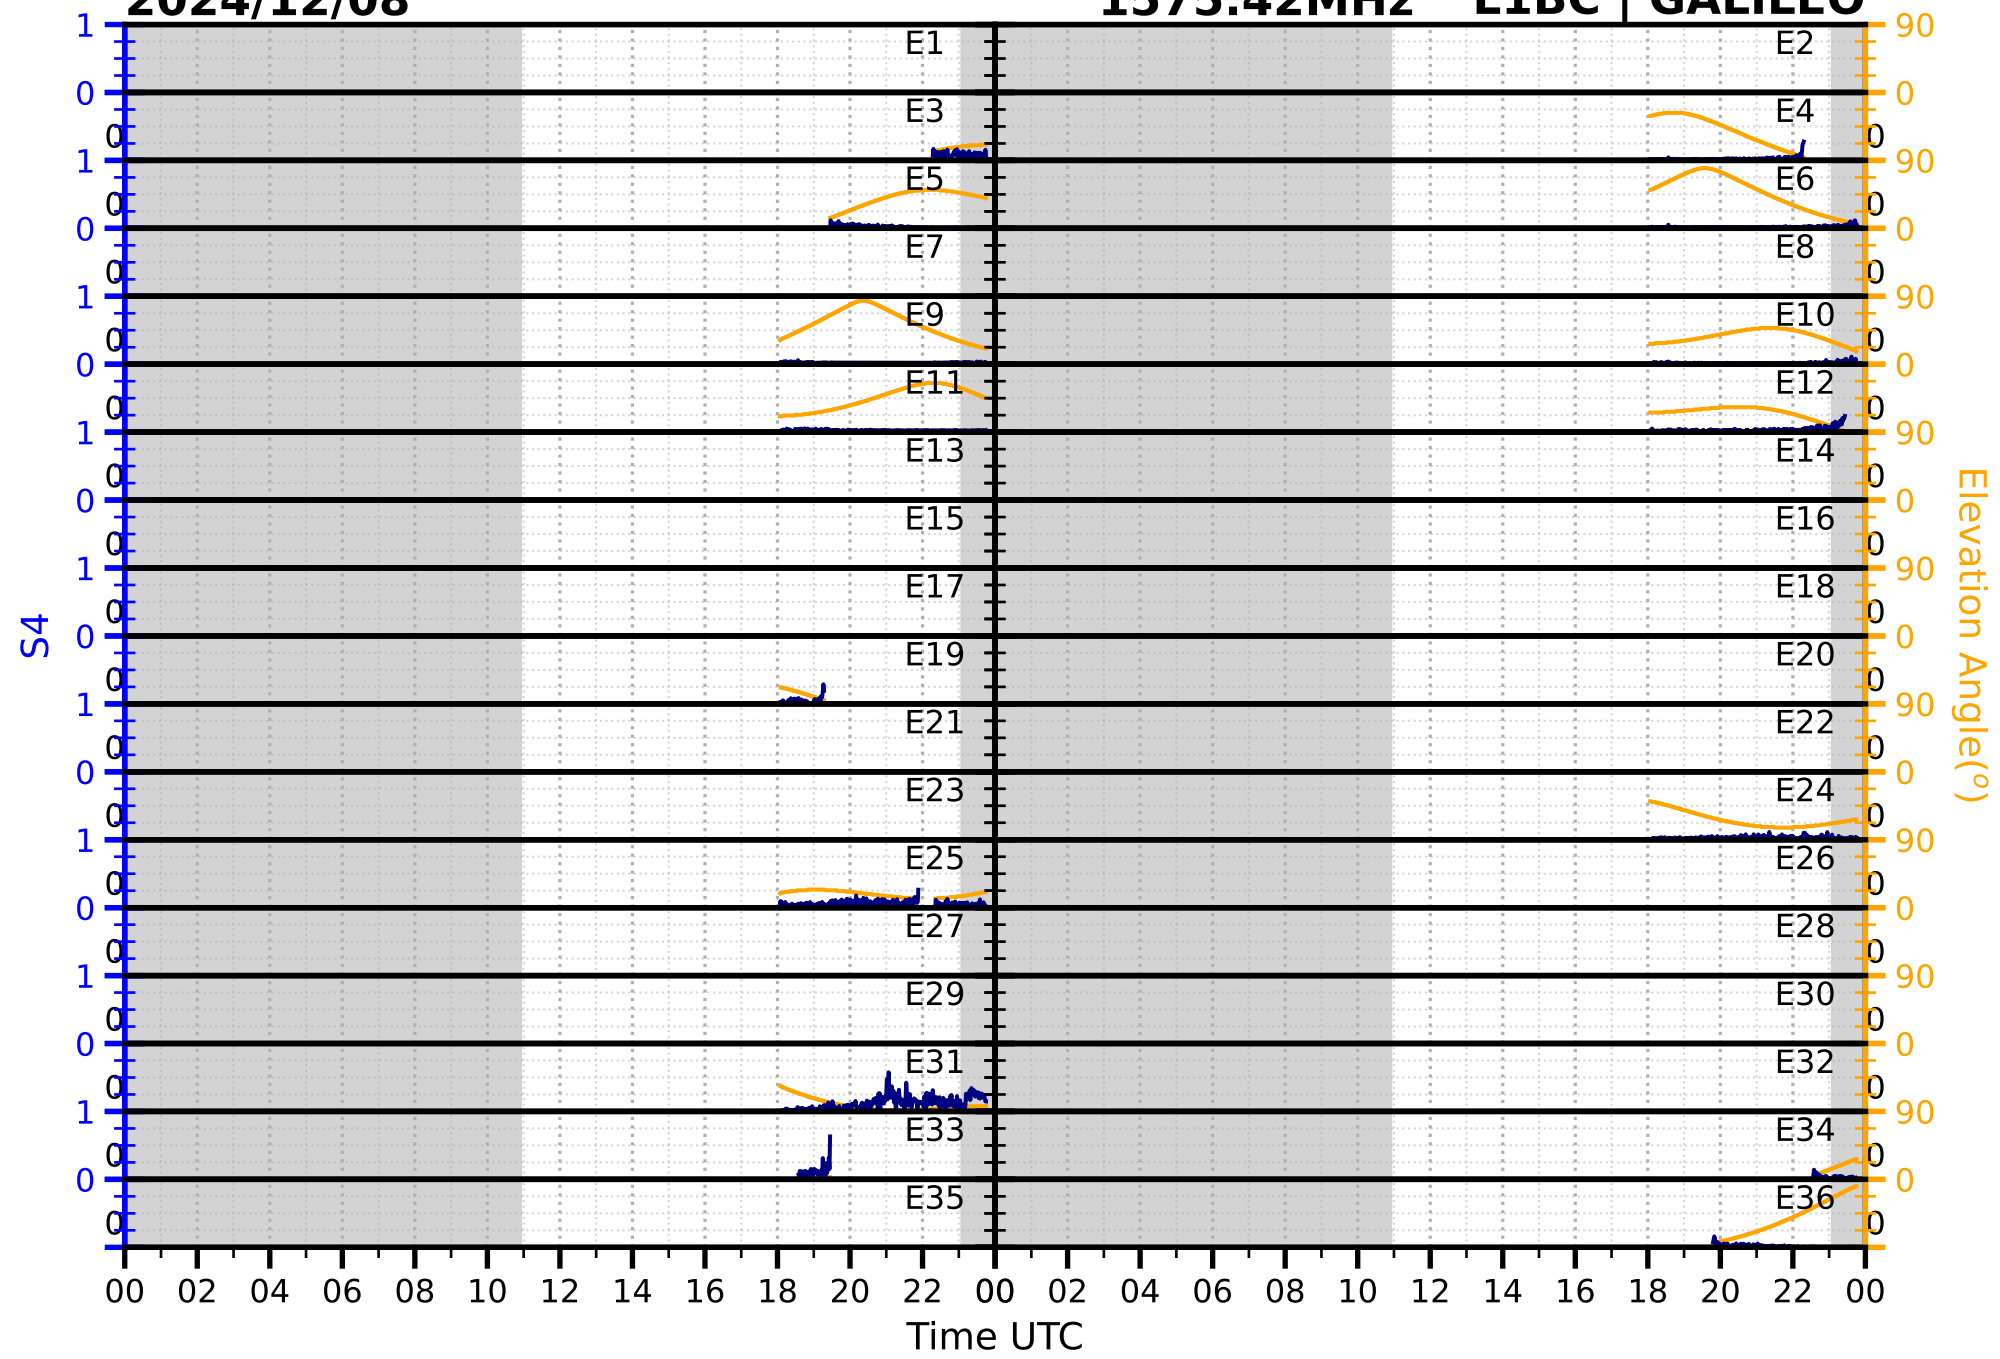

2024/12/08

S4

1575.42MHz

L1CA | GPS

2024/12/08

S4

1575.42MHz

L1BC | GALILEO

2024/12/08

S4

1602MHz

L1CA | GLONASS