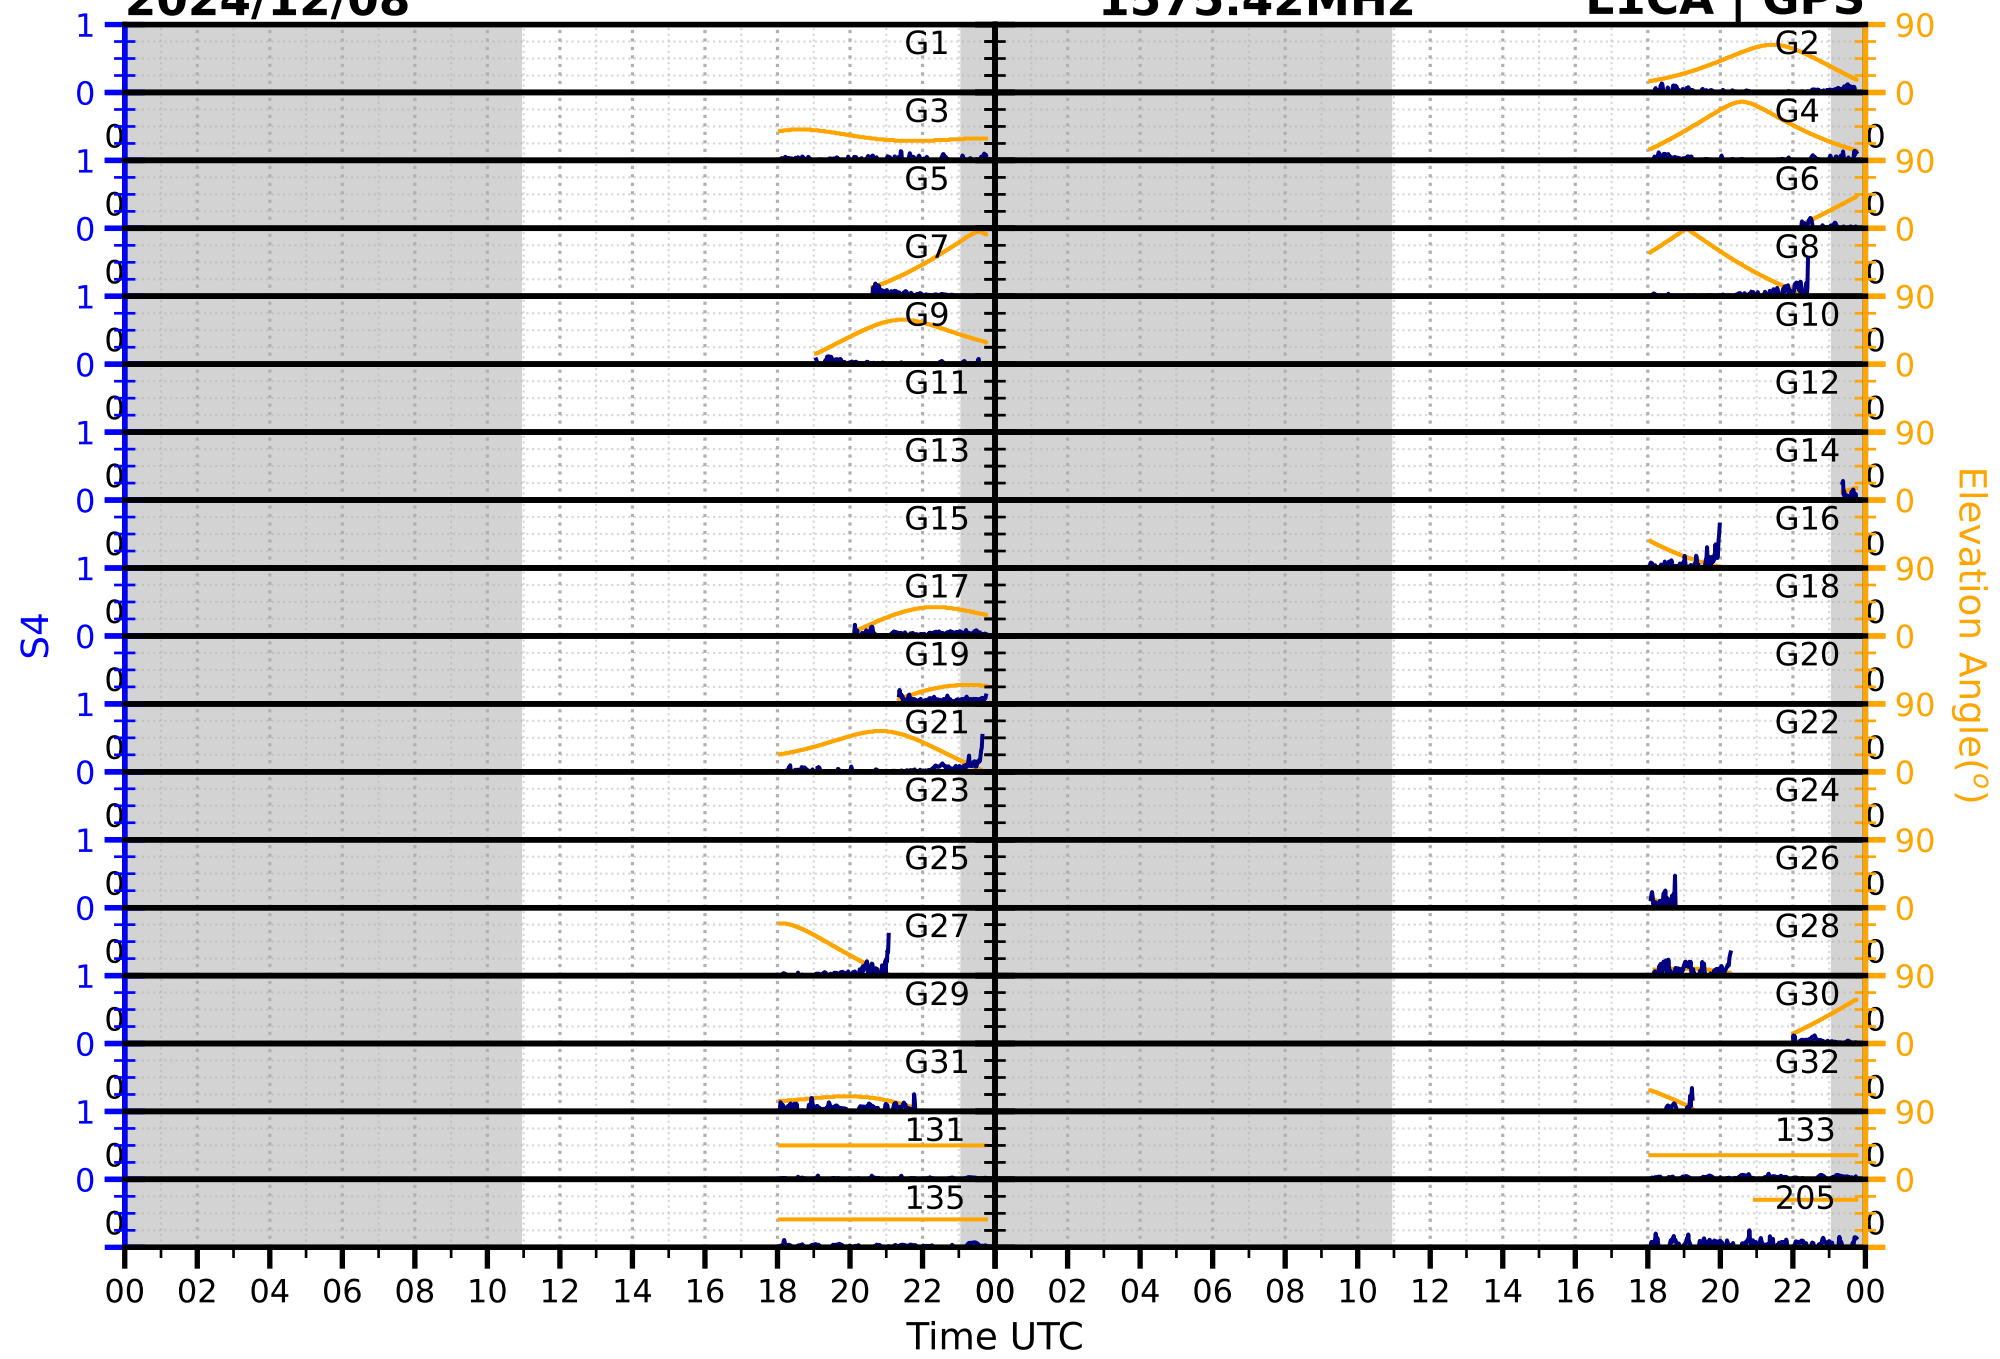

2024/12/08

S4

1575.42MHz

L1CA | GPS

2024/12/08

S4

1575.42MHz

L1BC | GALILEO

2024/12/08

S4

1602MHz

L1CA | GLONASS