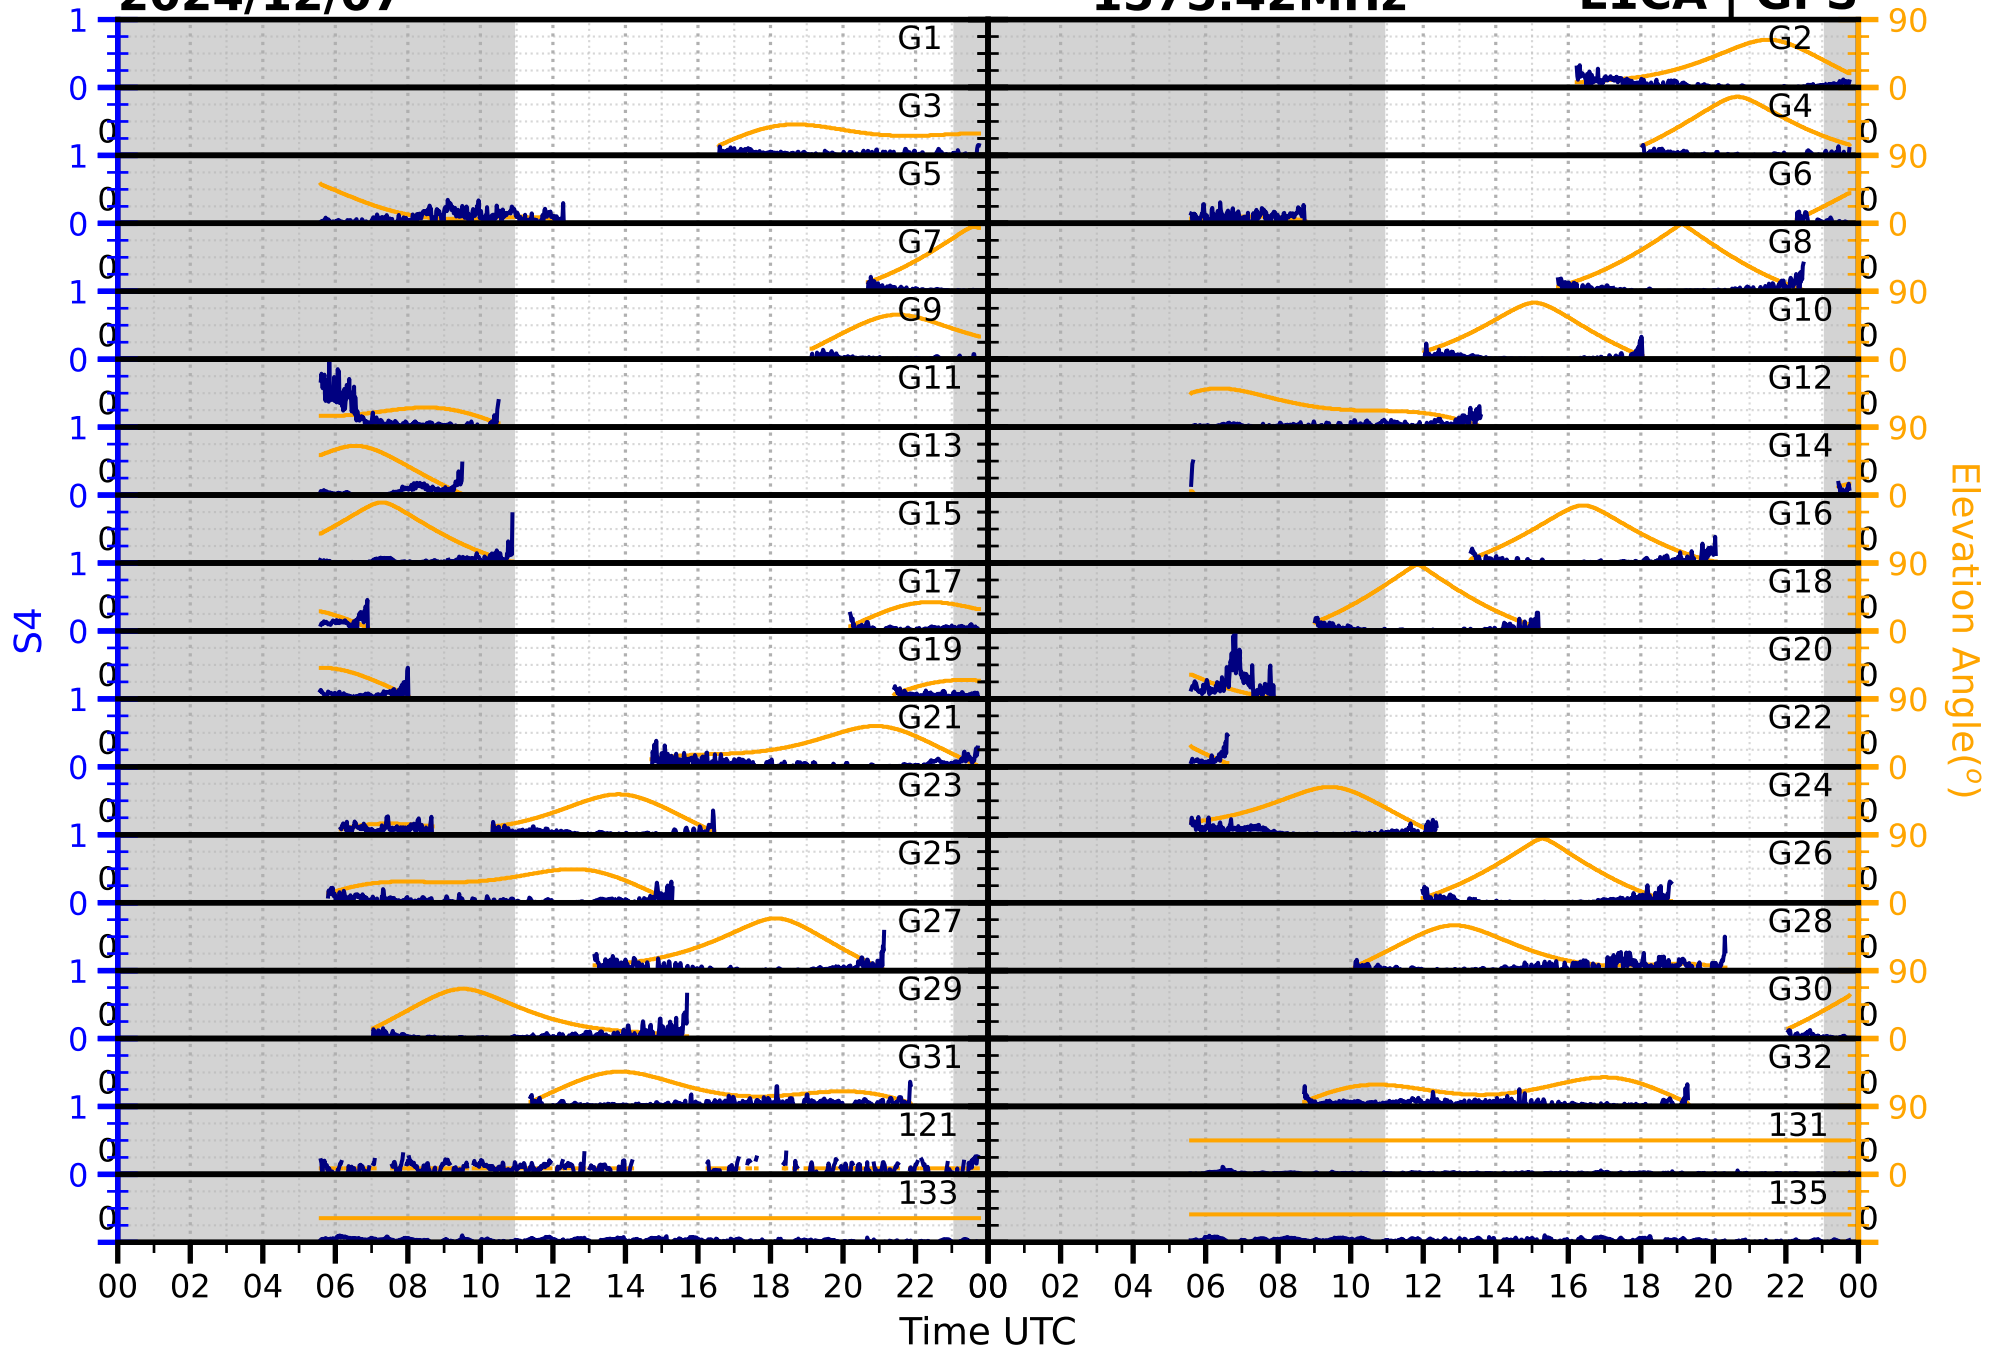

2024/12/07

S4

1575.42MHz

L1CA | GPS

2024/12/07

S4

1575.42MHz

L1BC | GALILEO

2024/12/07

S4

1602MHz

L1CA | GLONASS