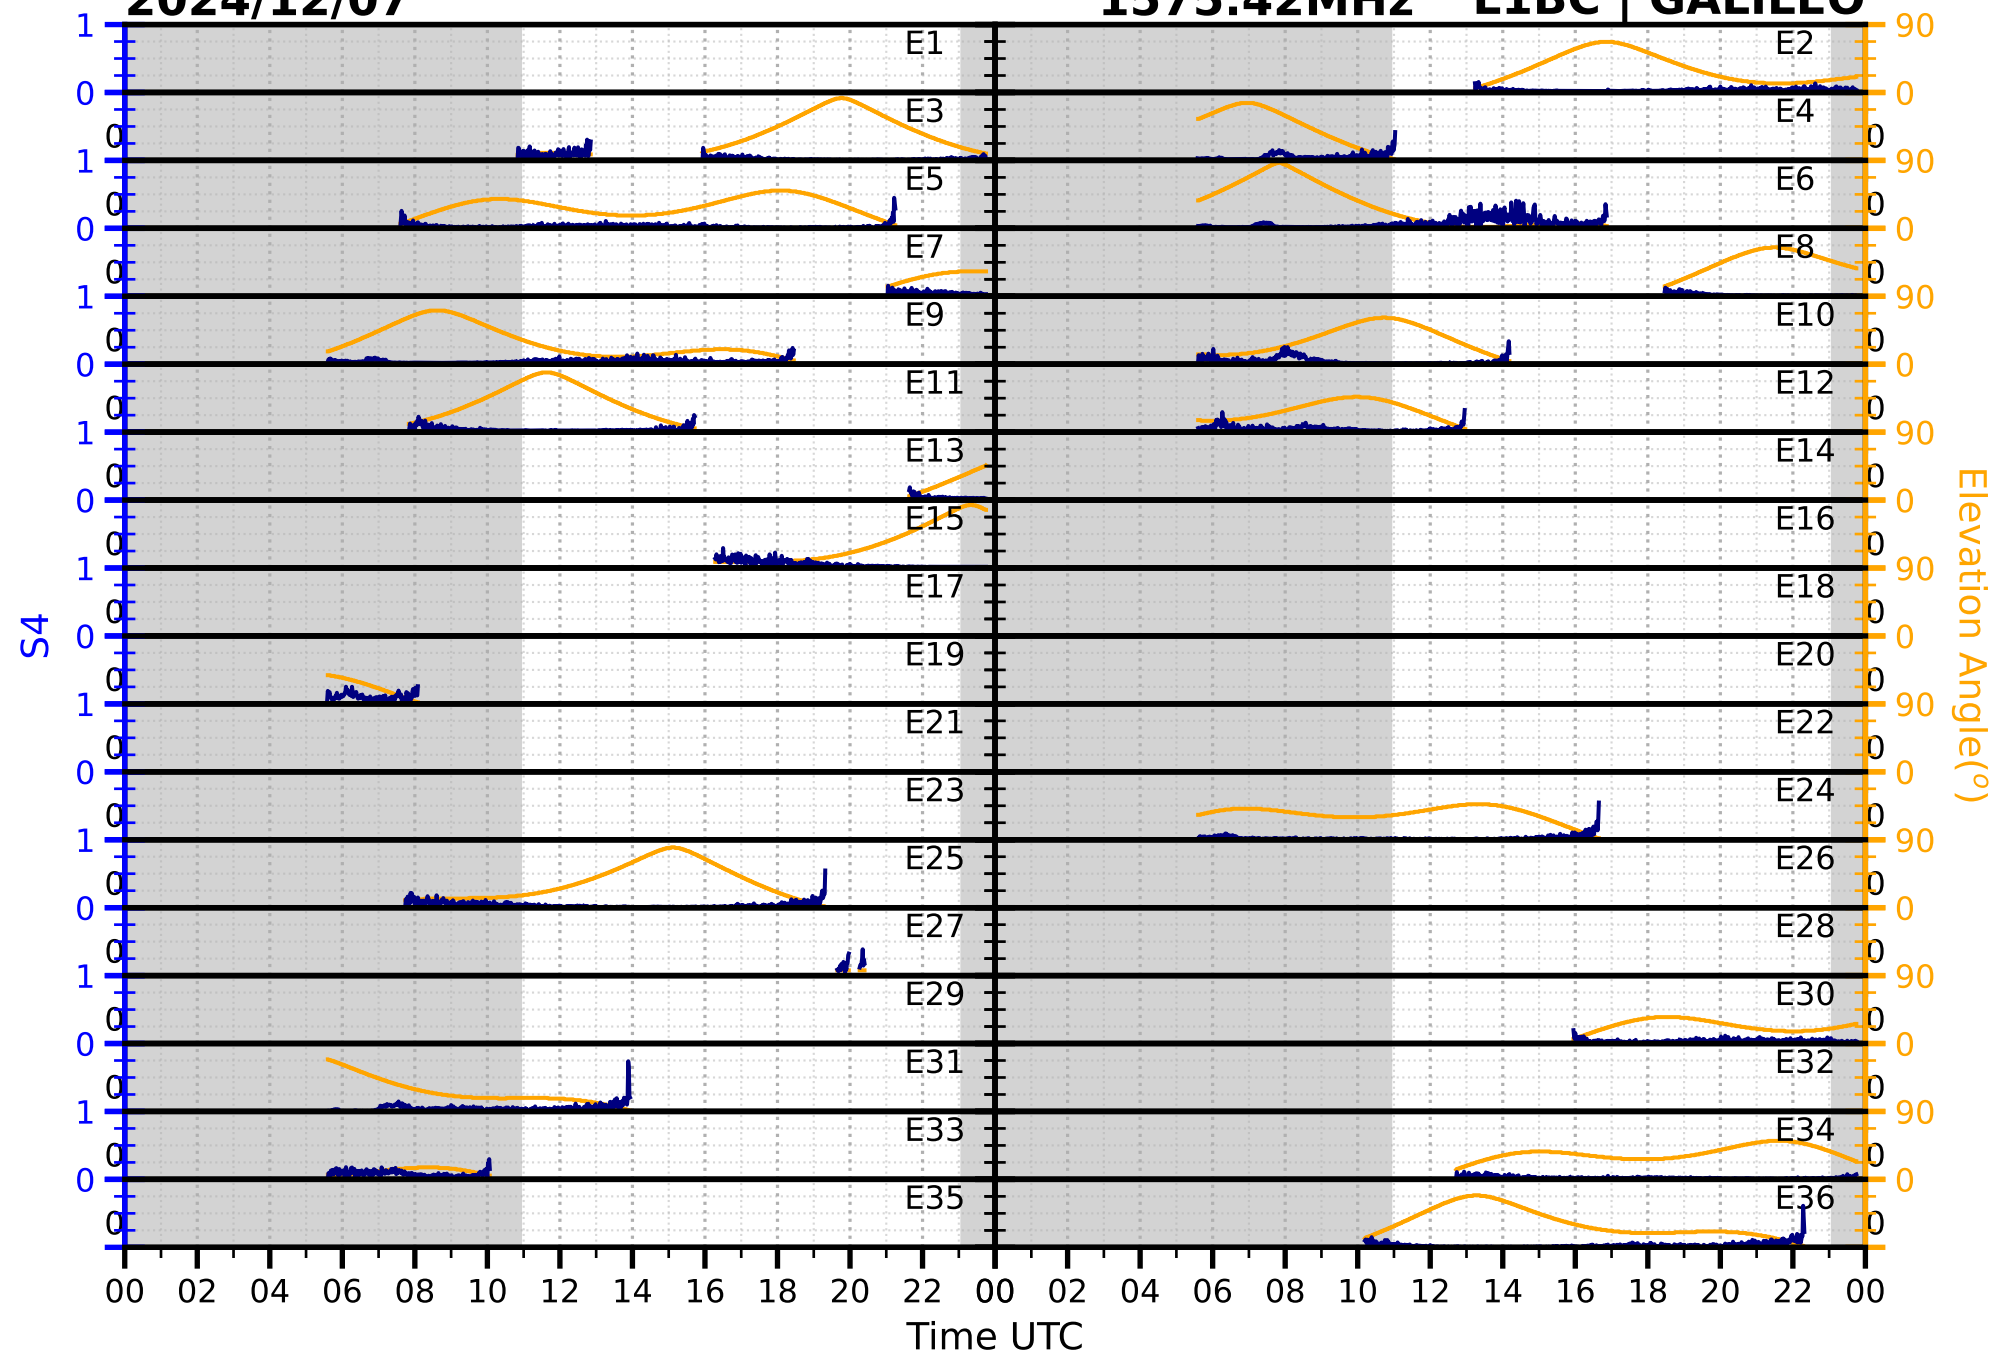

2024/12/07

S4

1575.42MHz

L1CA | GPS

2024/12/07

S4

1575.42MHz

L1BC | GALILEO

2024/12/07

S4

1602MHz

L1CA | GLONASS