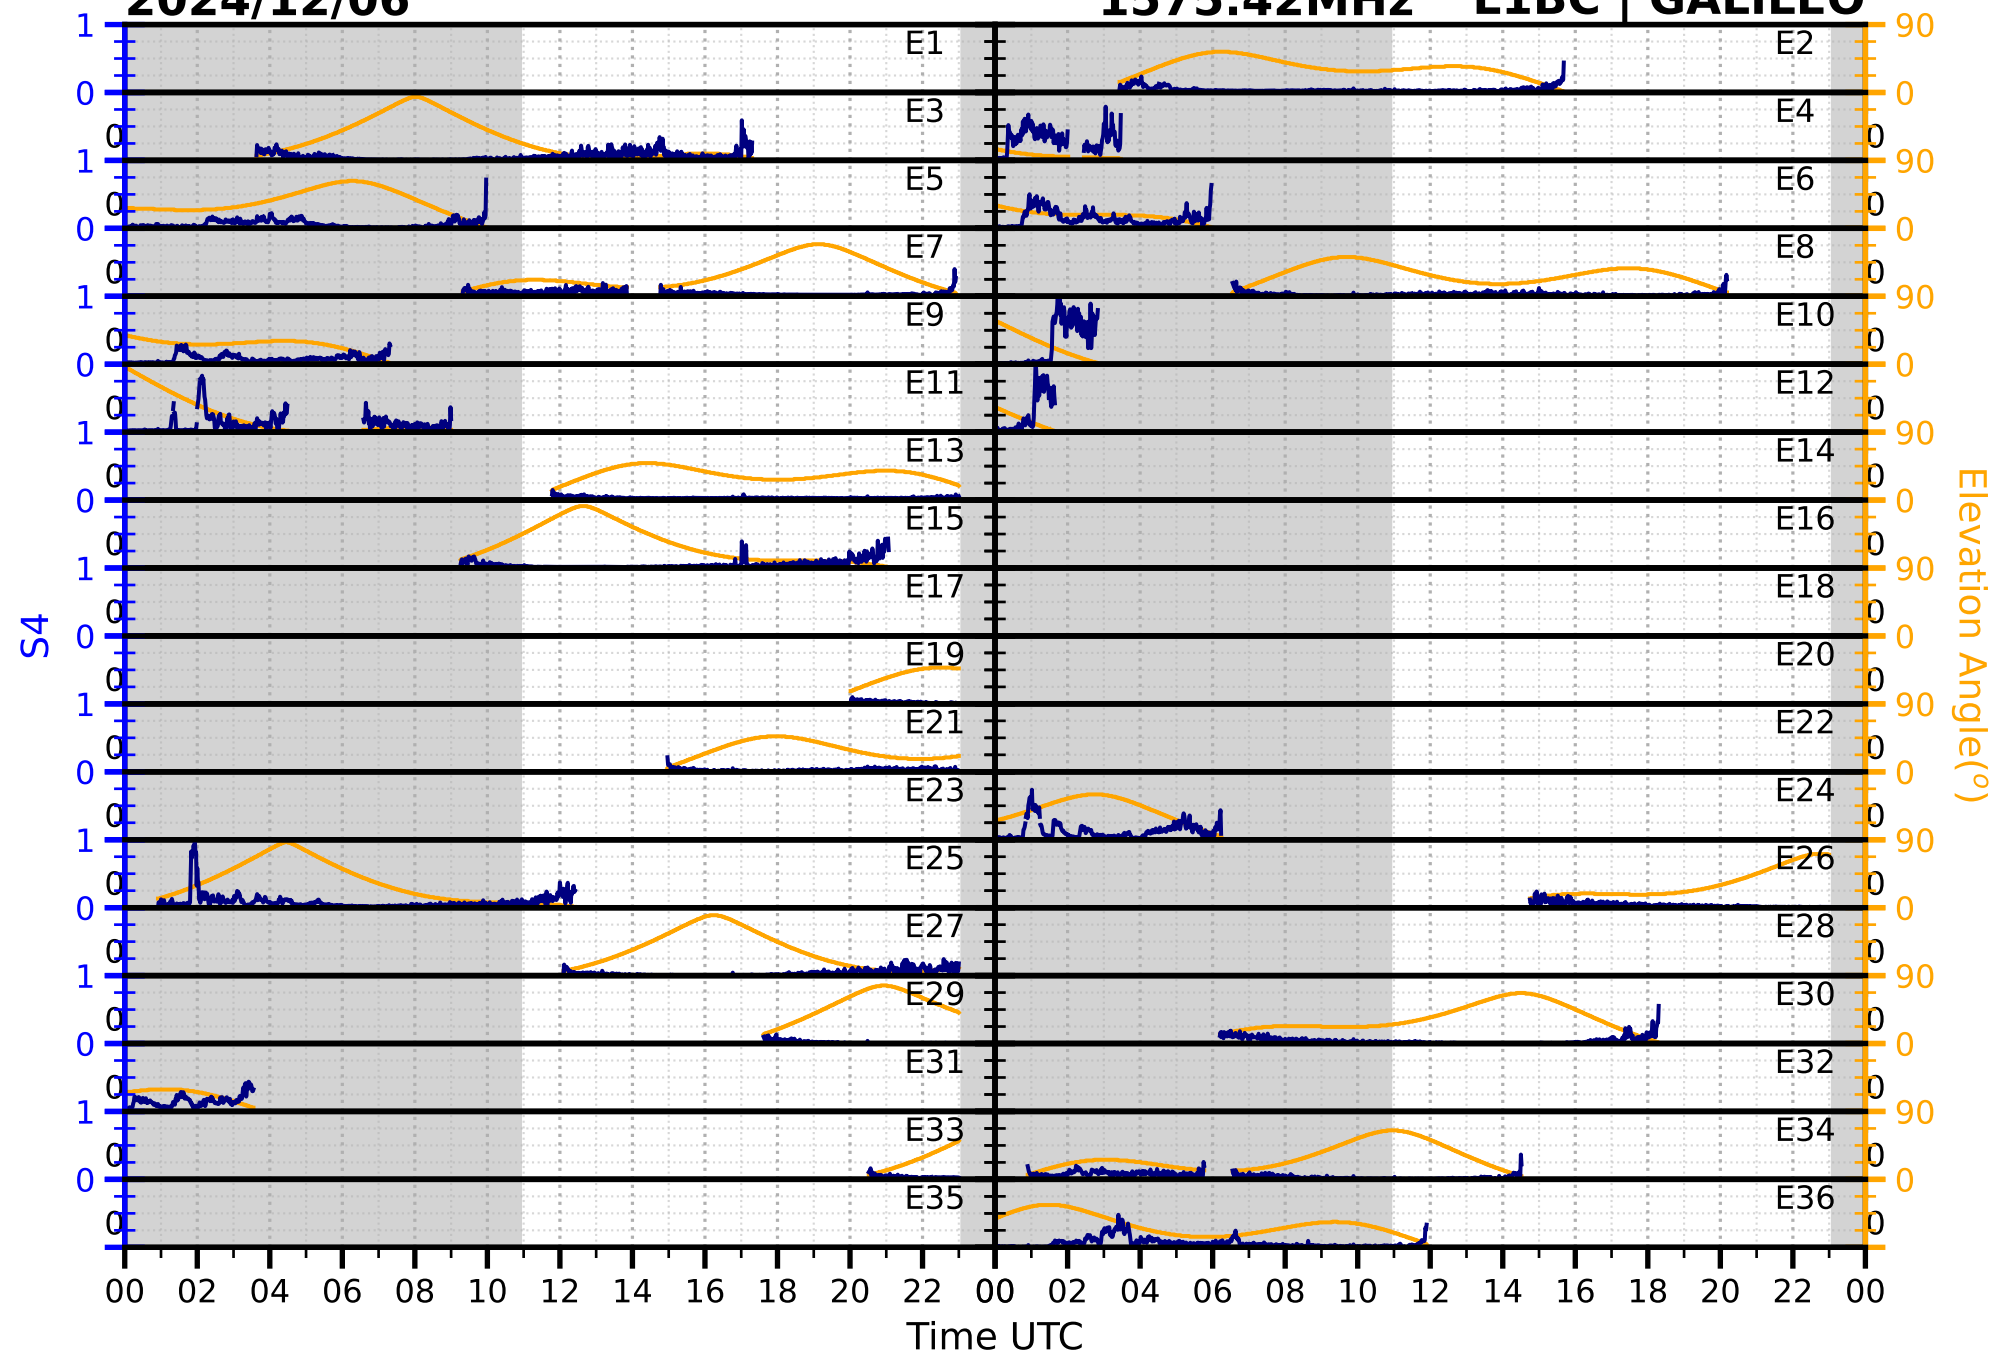

2024/12/06

S4

1575.42MHz

L1CA | GPS

2024/12/06

S4 1575.42MHz L1BC | GALILEO

2024/12/06

S4

1602MHz

L1CA | GLONASS