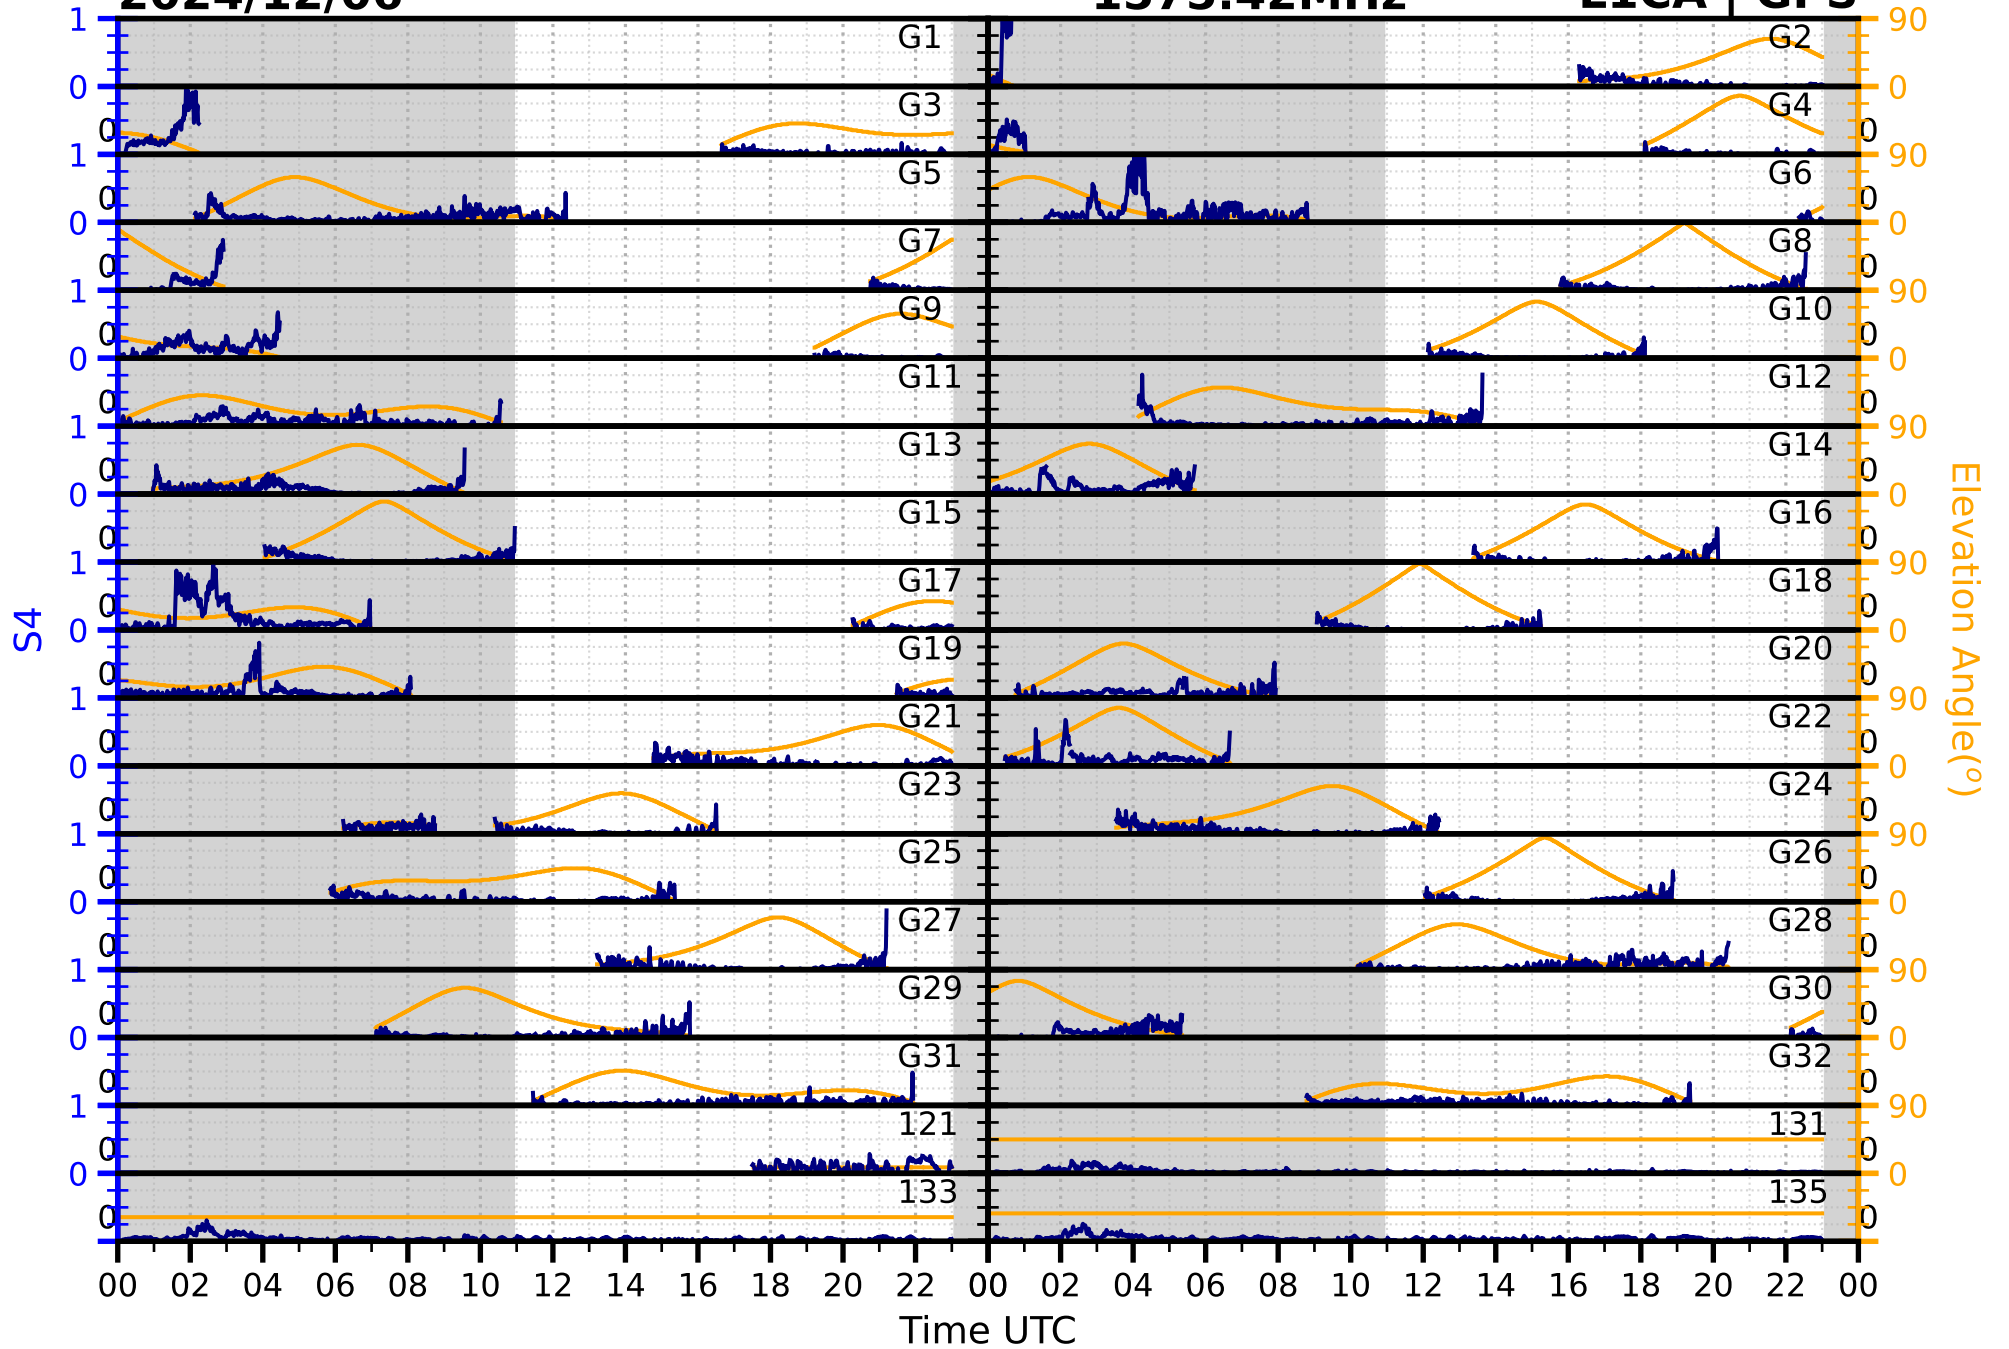

2024/12/06

S4

1575.42MHz

L1CA | GPS

2024/12/06

S4 1575.42MHz L1BC | GALILEO

2024/12/06

S4

1602MHz

L1CA | GLONASS