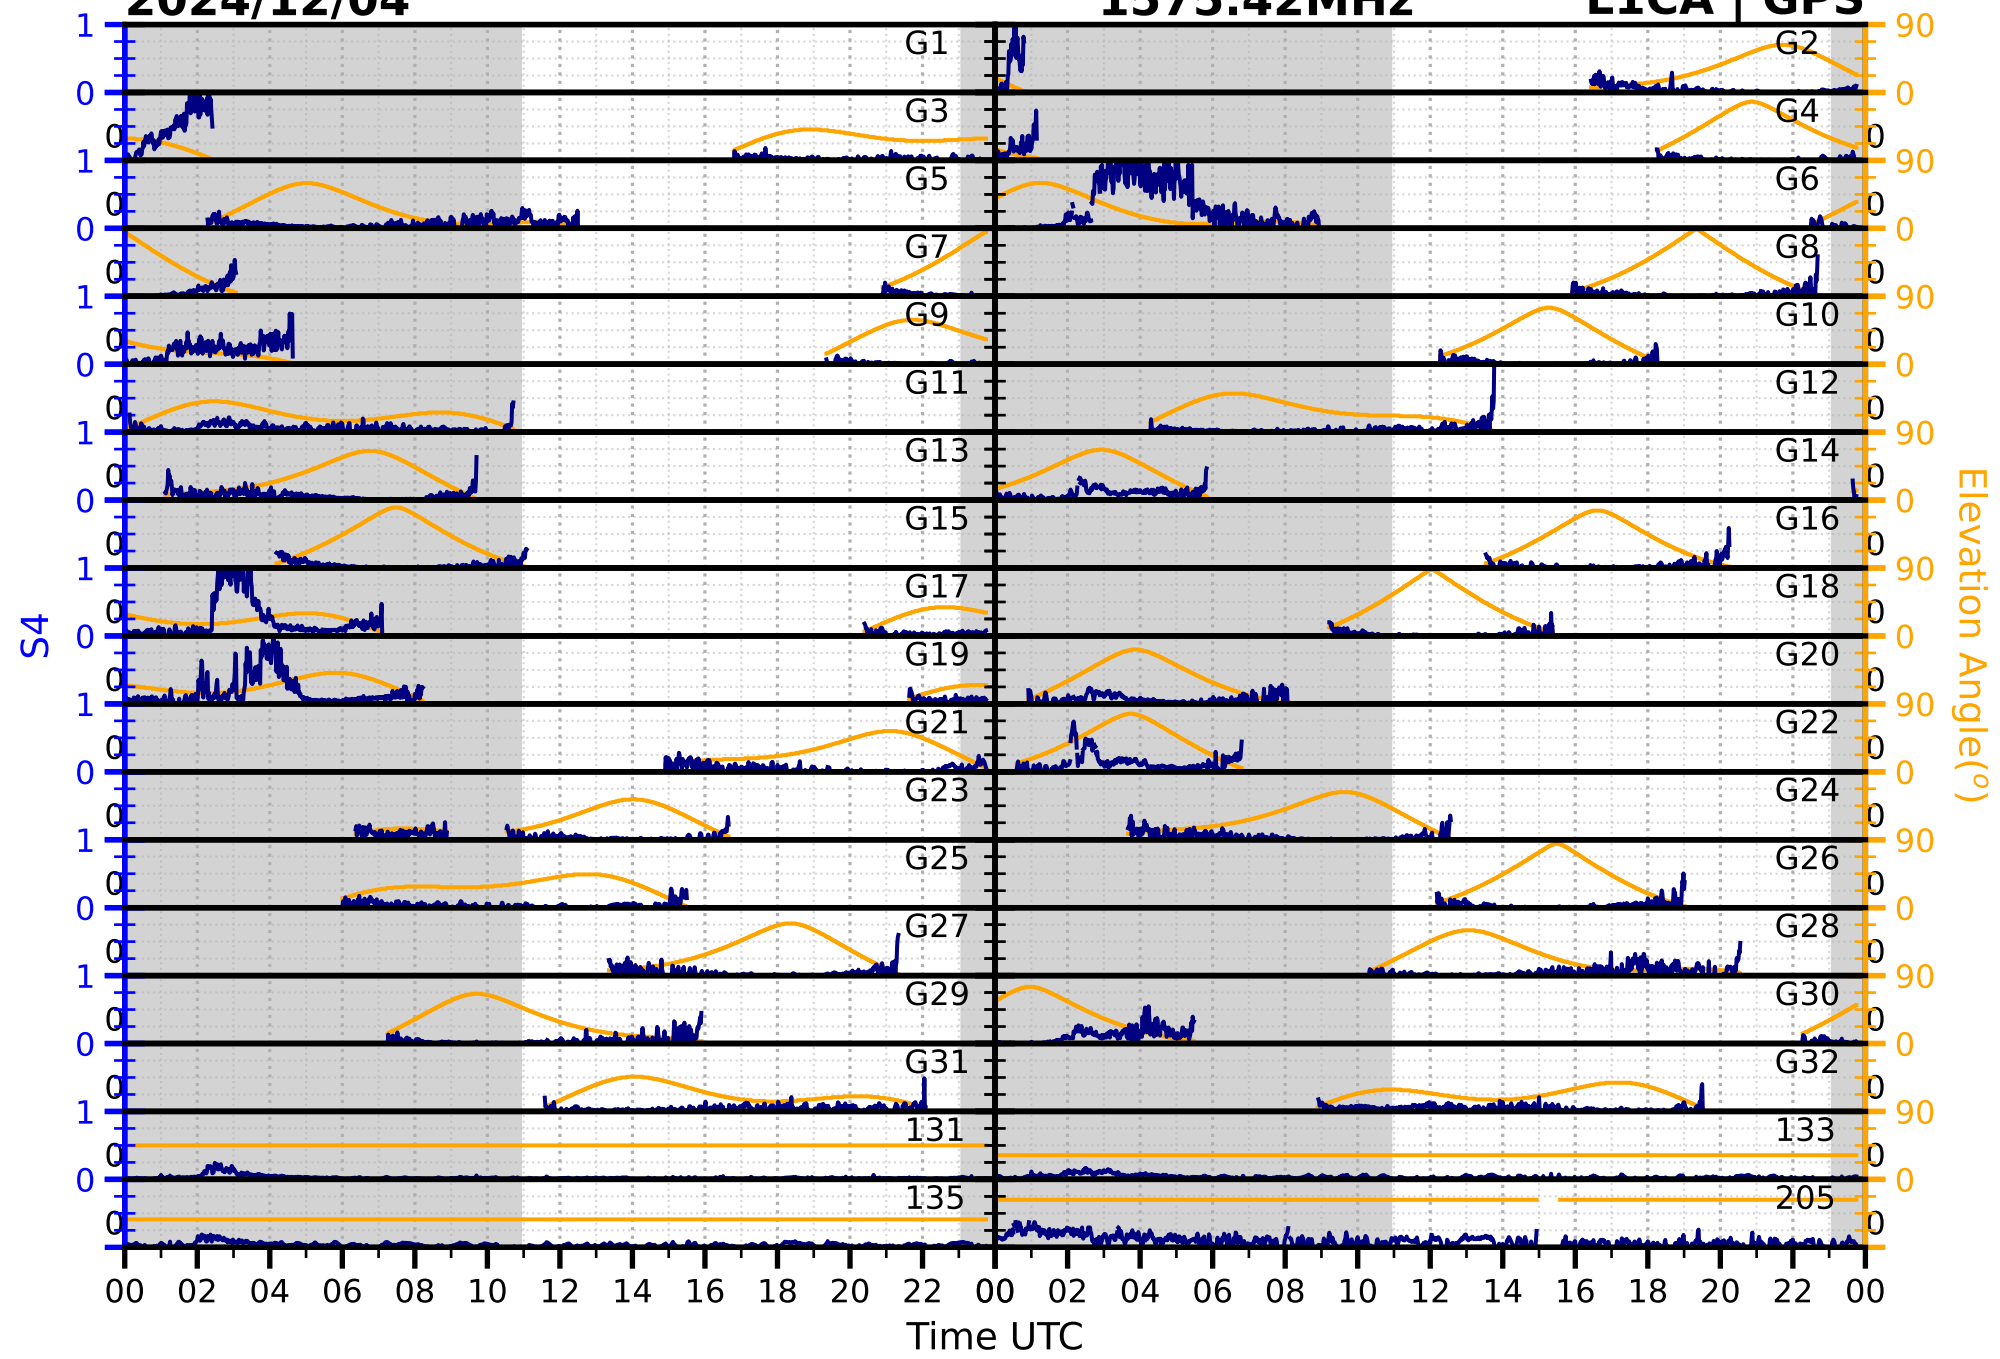

2024/12/04

S4

1575.42MHz

L1CA | GPS

2024/12/04

S4

1575.42MHz

L1BC | GALILEO

2024/12/04

S4

1602MHz

L1CA | GLONASS