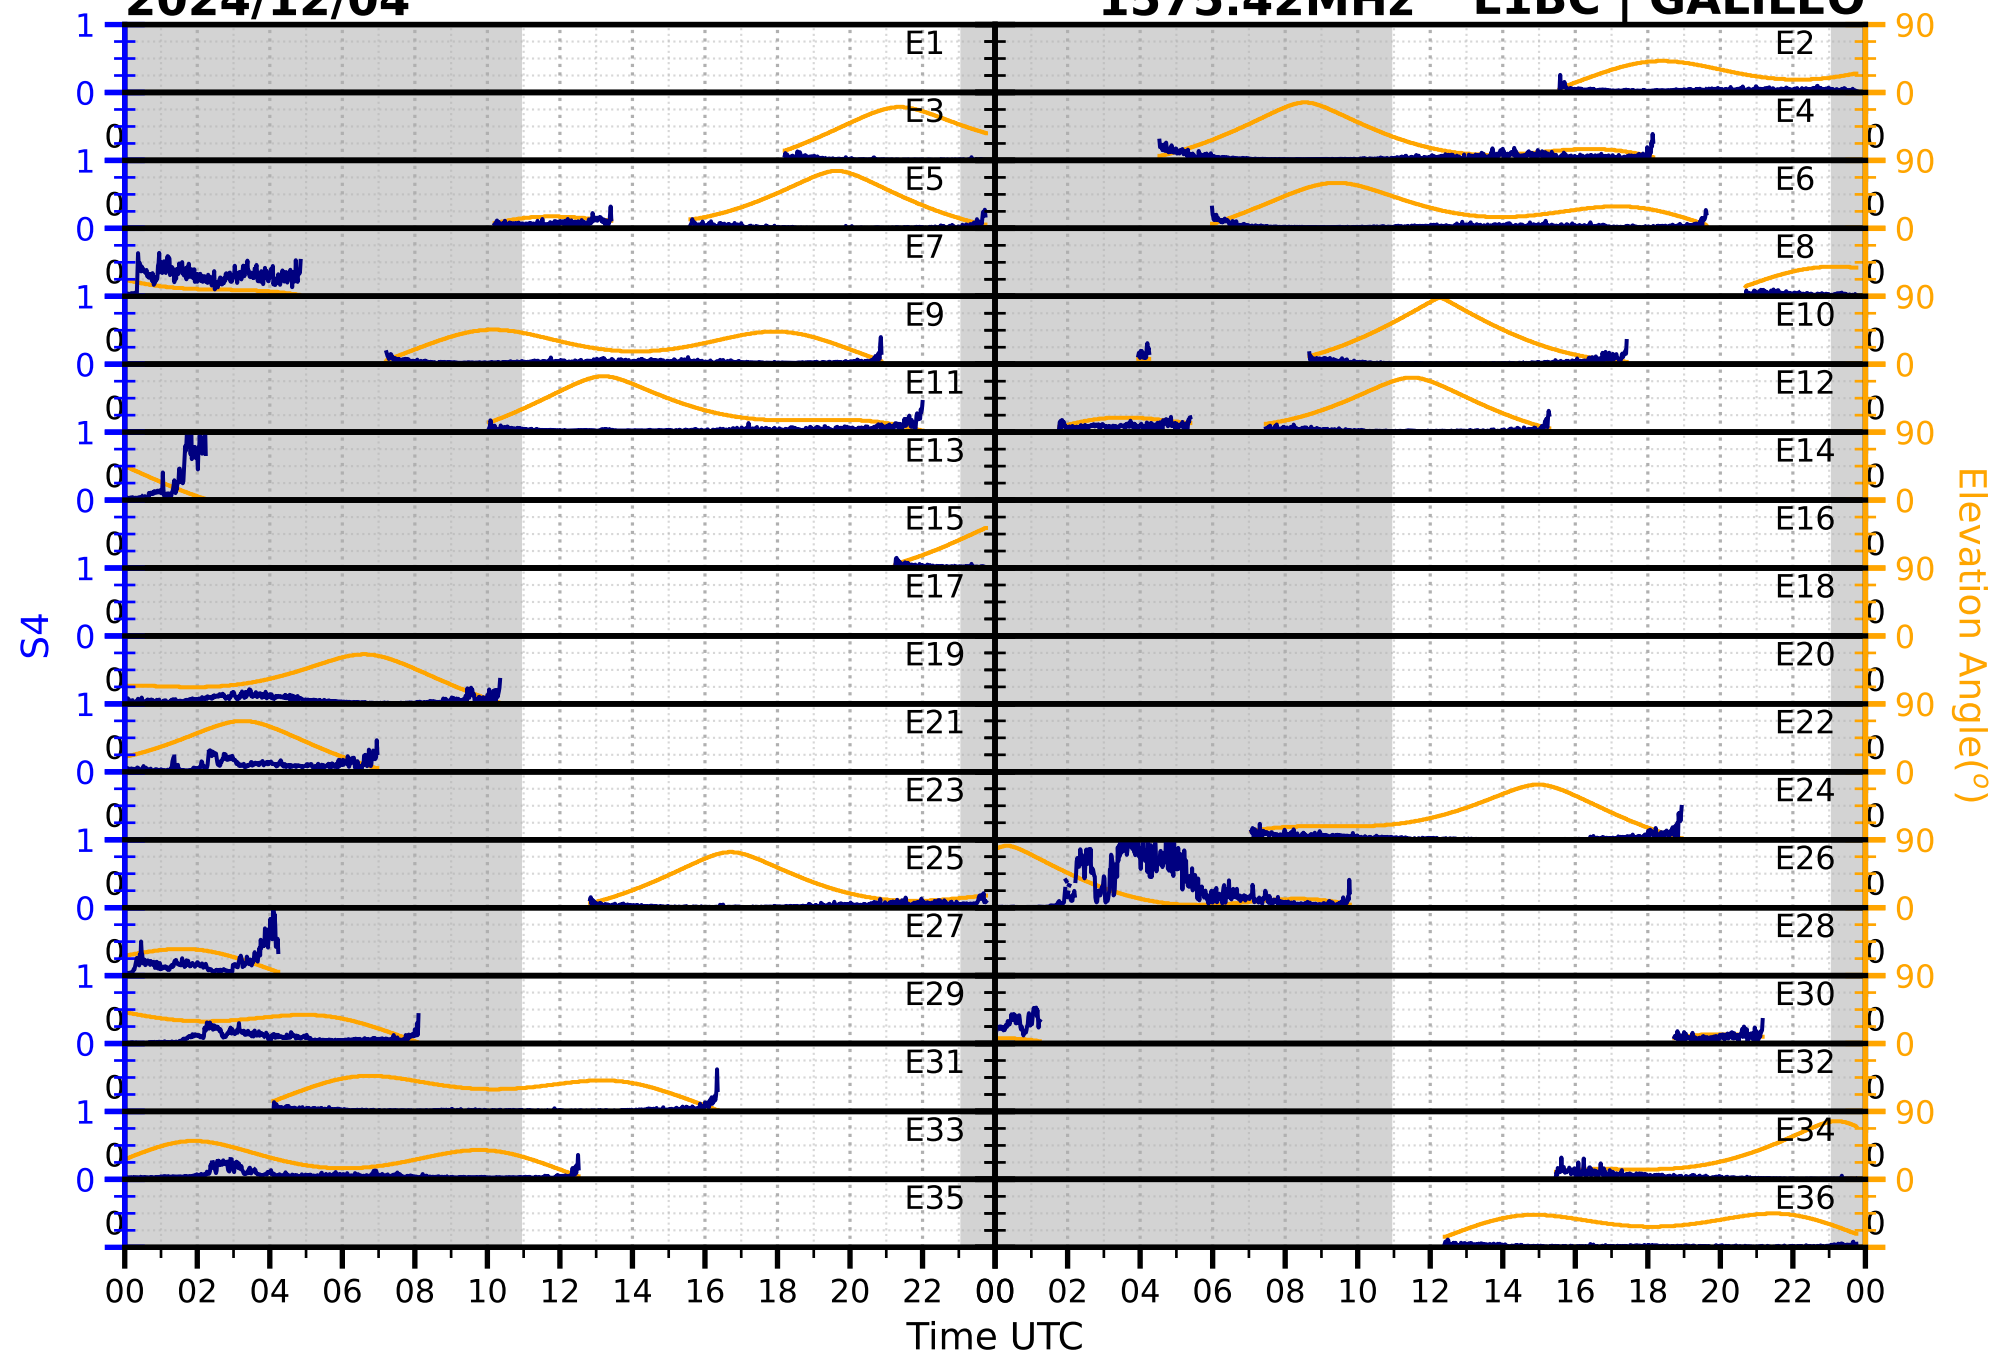

2024/12/04

S4

1575.42MHz

L1CA | GPS

2024/12/04

S4

1575.42MHz

L1BC | GALILEO

2024/12/04

S4

1602MHz

L1CA | GLONASS