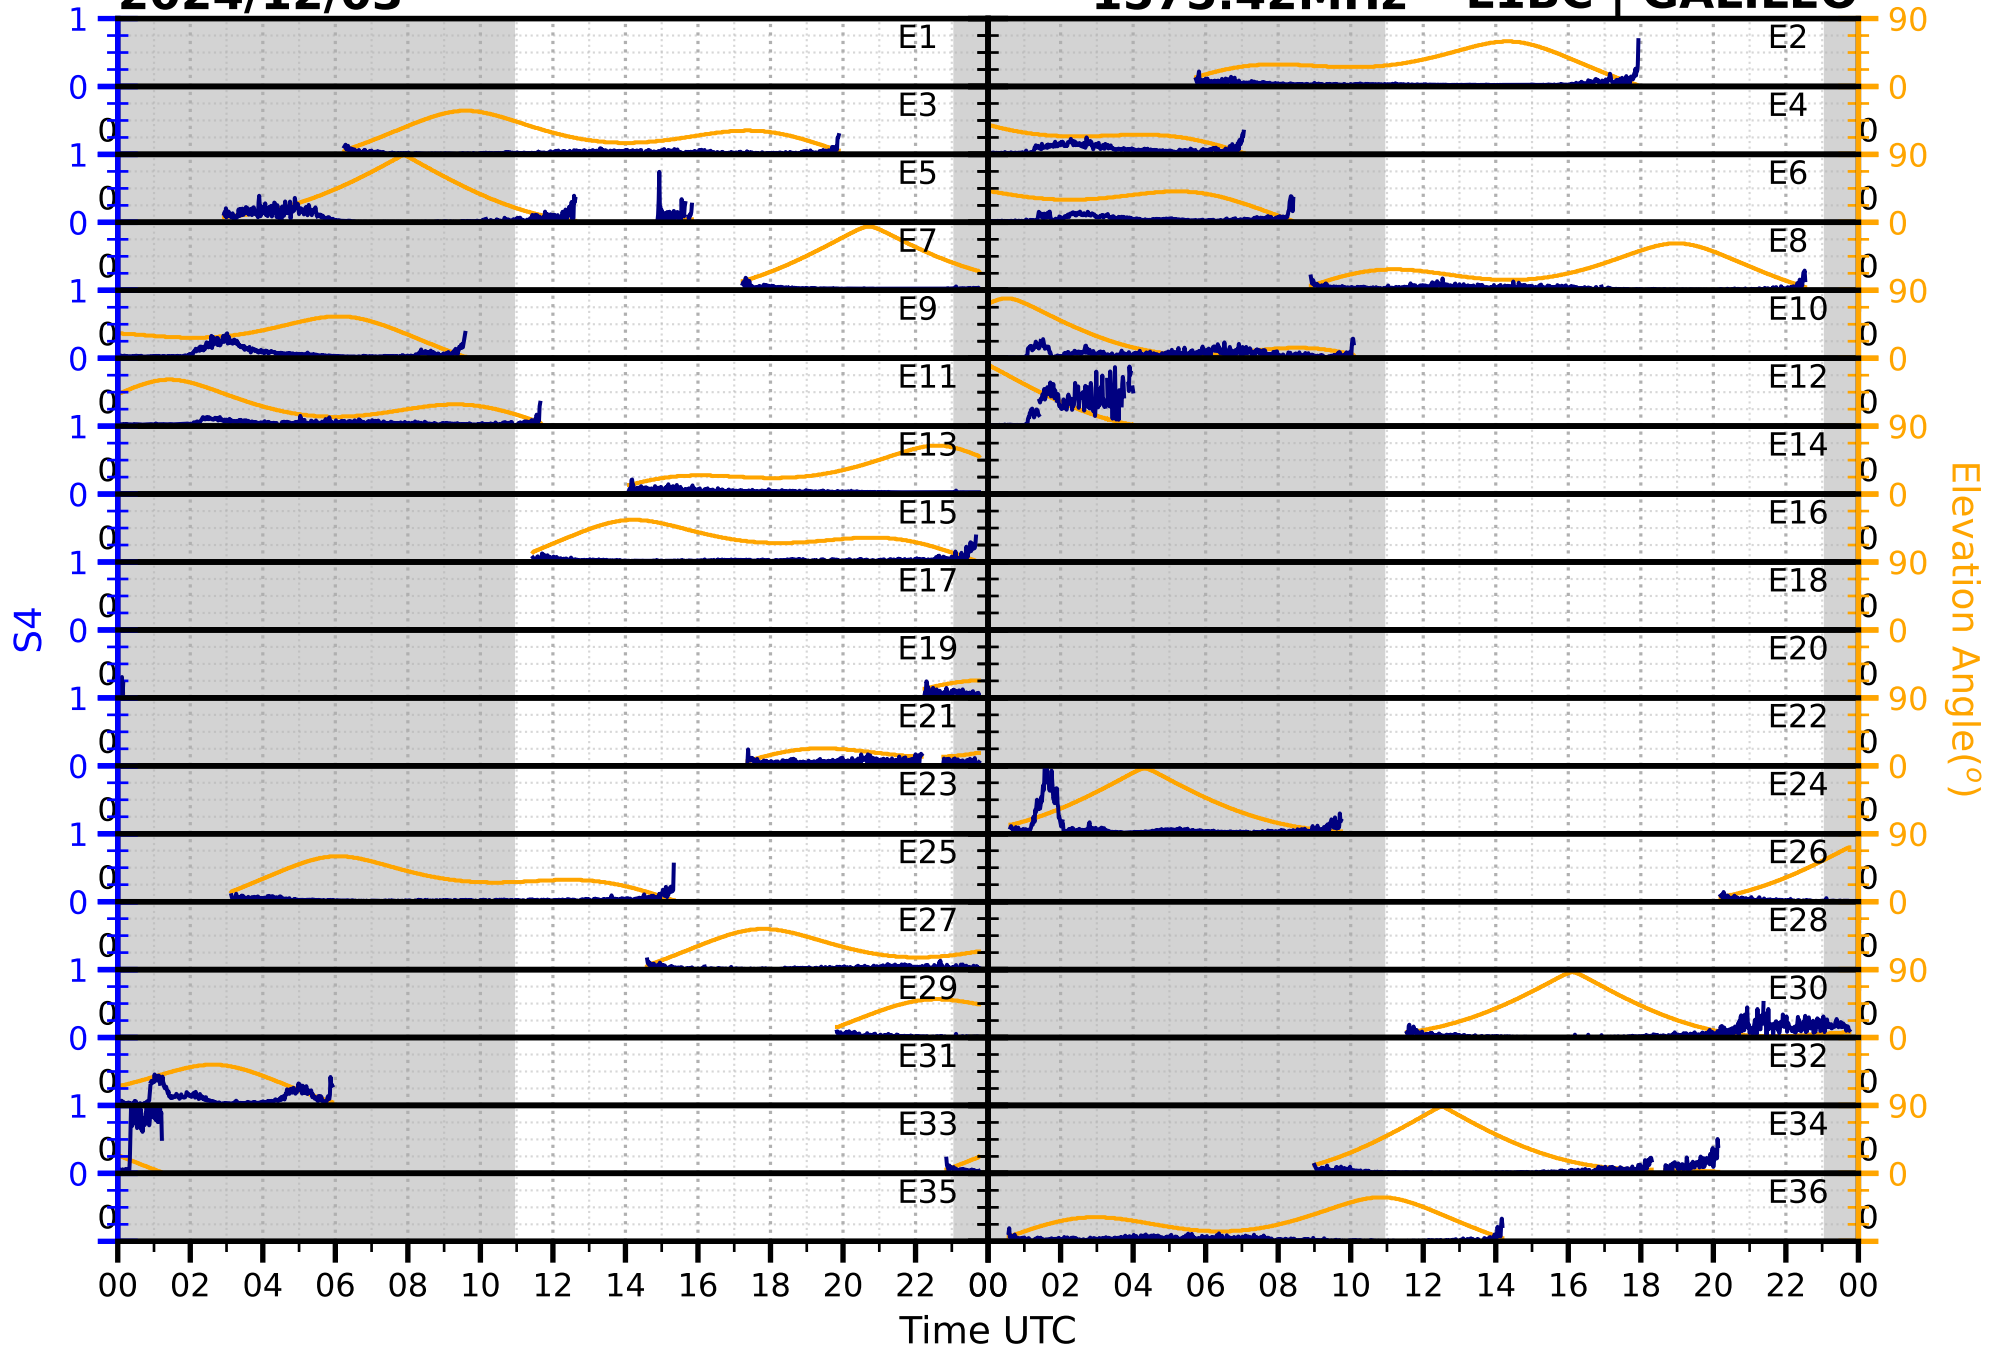

2024/12/03

S4

1575.42MHz

L1CA | GPS

2024/12/03

S4

1575.42MHz

L1BC | GALILEO

2024/12/03

S4

1602MHz

L1CA | GLONASS