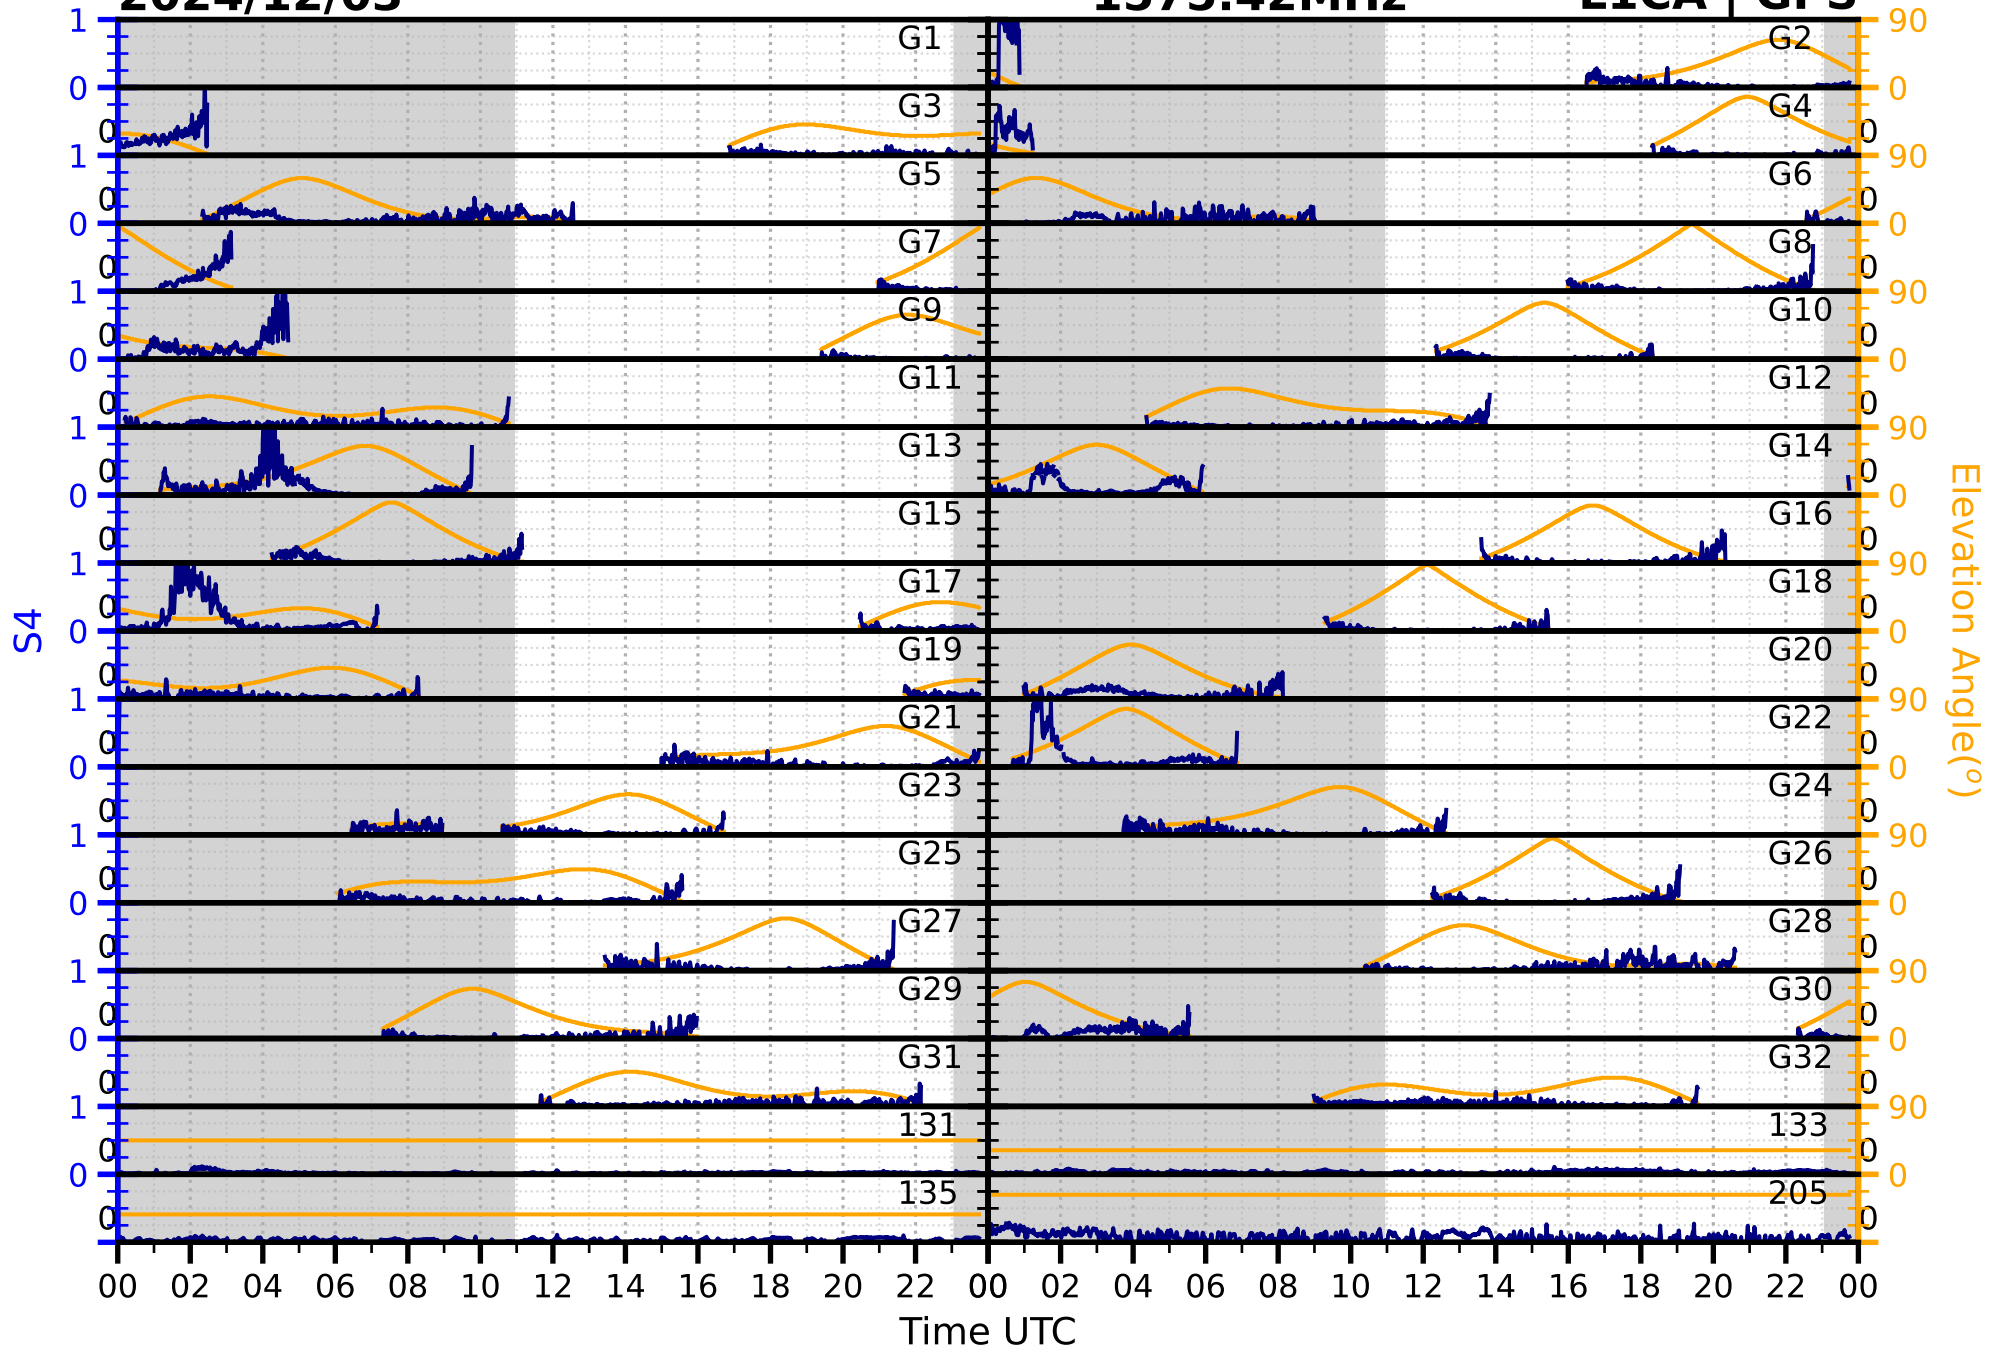

2024/12/03

S4

1575.42MHz

L1CA | GPS

2024/12/03

S4

1575.42MHz

L1BC | GALILEO

2024/12/03

S4

1602MHz

L1CA | GLONASS