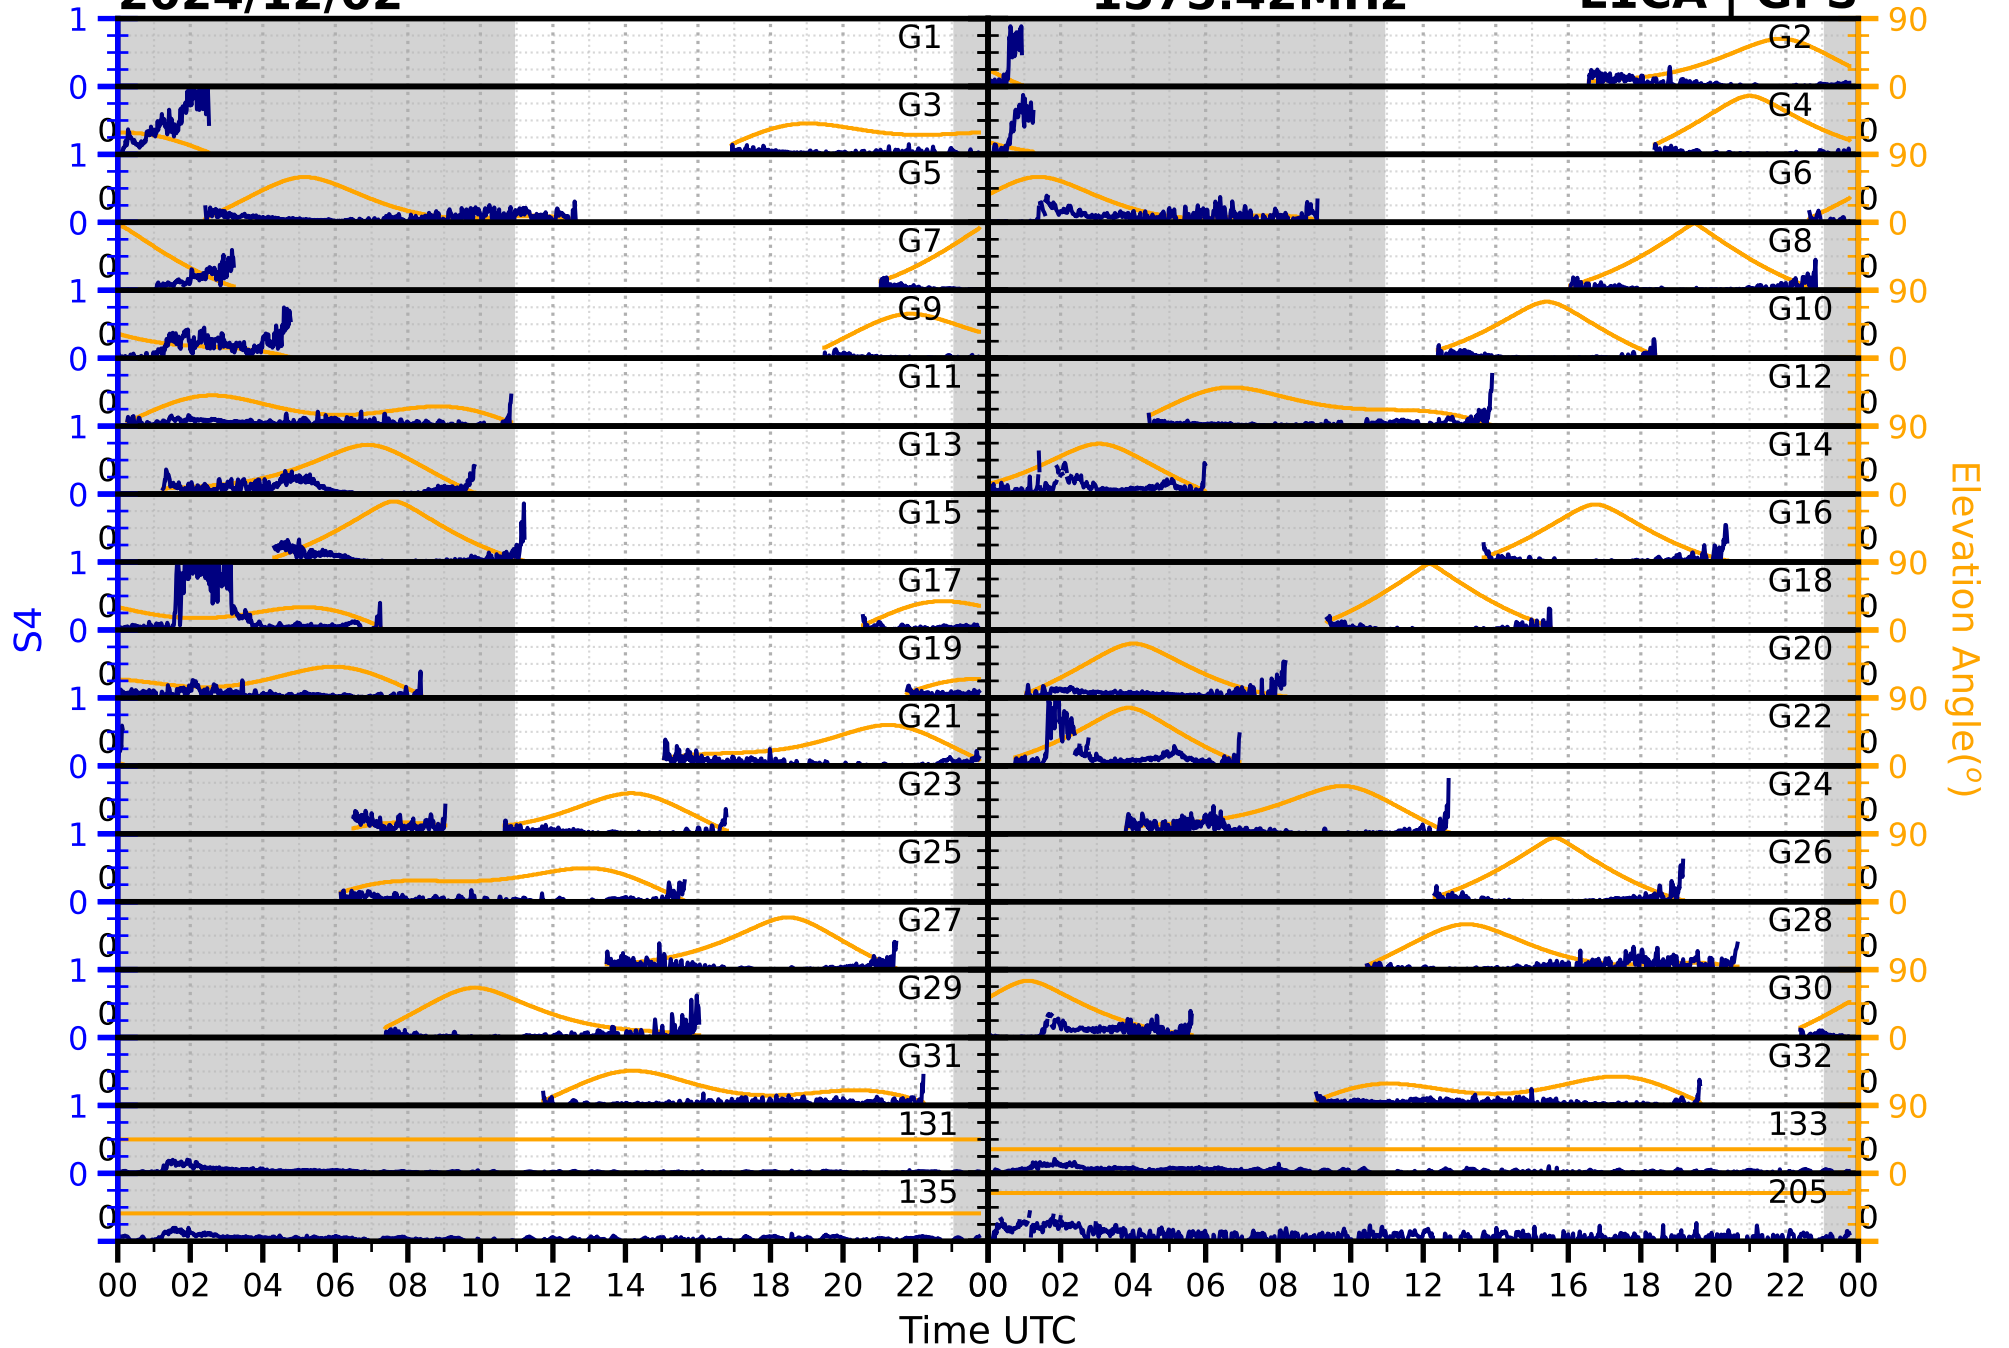

2024/12/02

S4

1575.42MHz

L1CA | GPS

2024/12/02

S4 1575.42MHz L1BC | GALILEO

2024/12/02

S4

1602MHz

L1CA | GLONASS