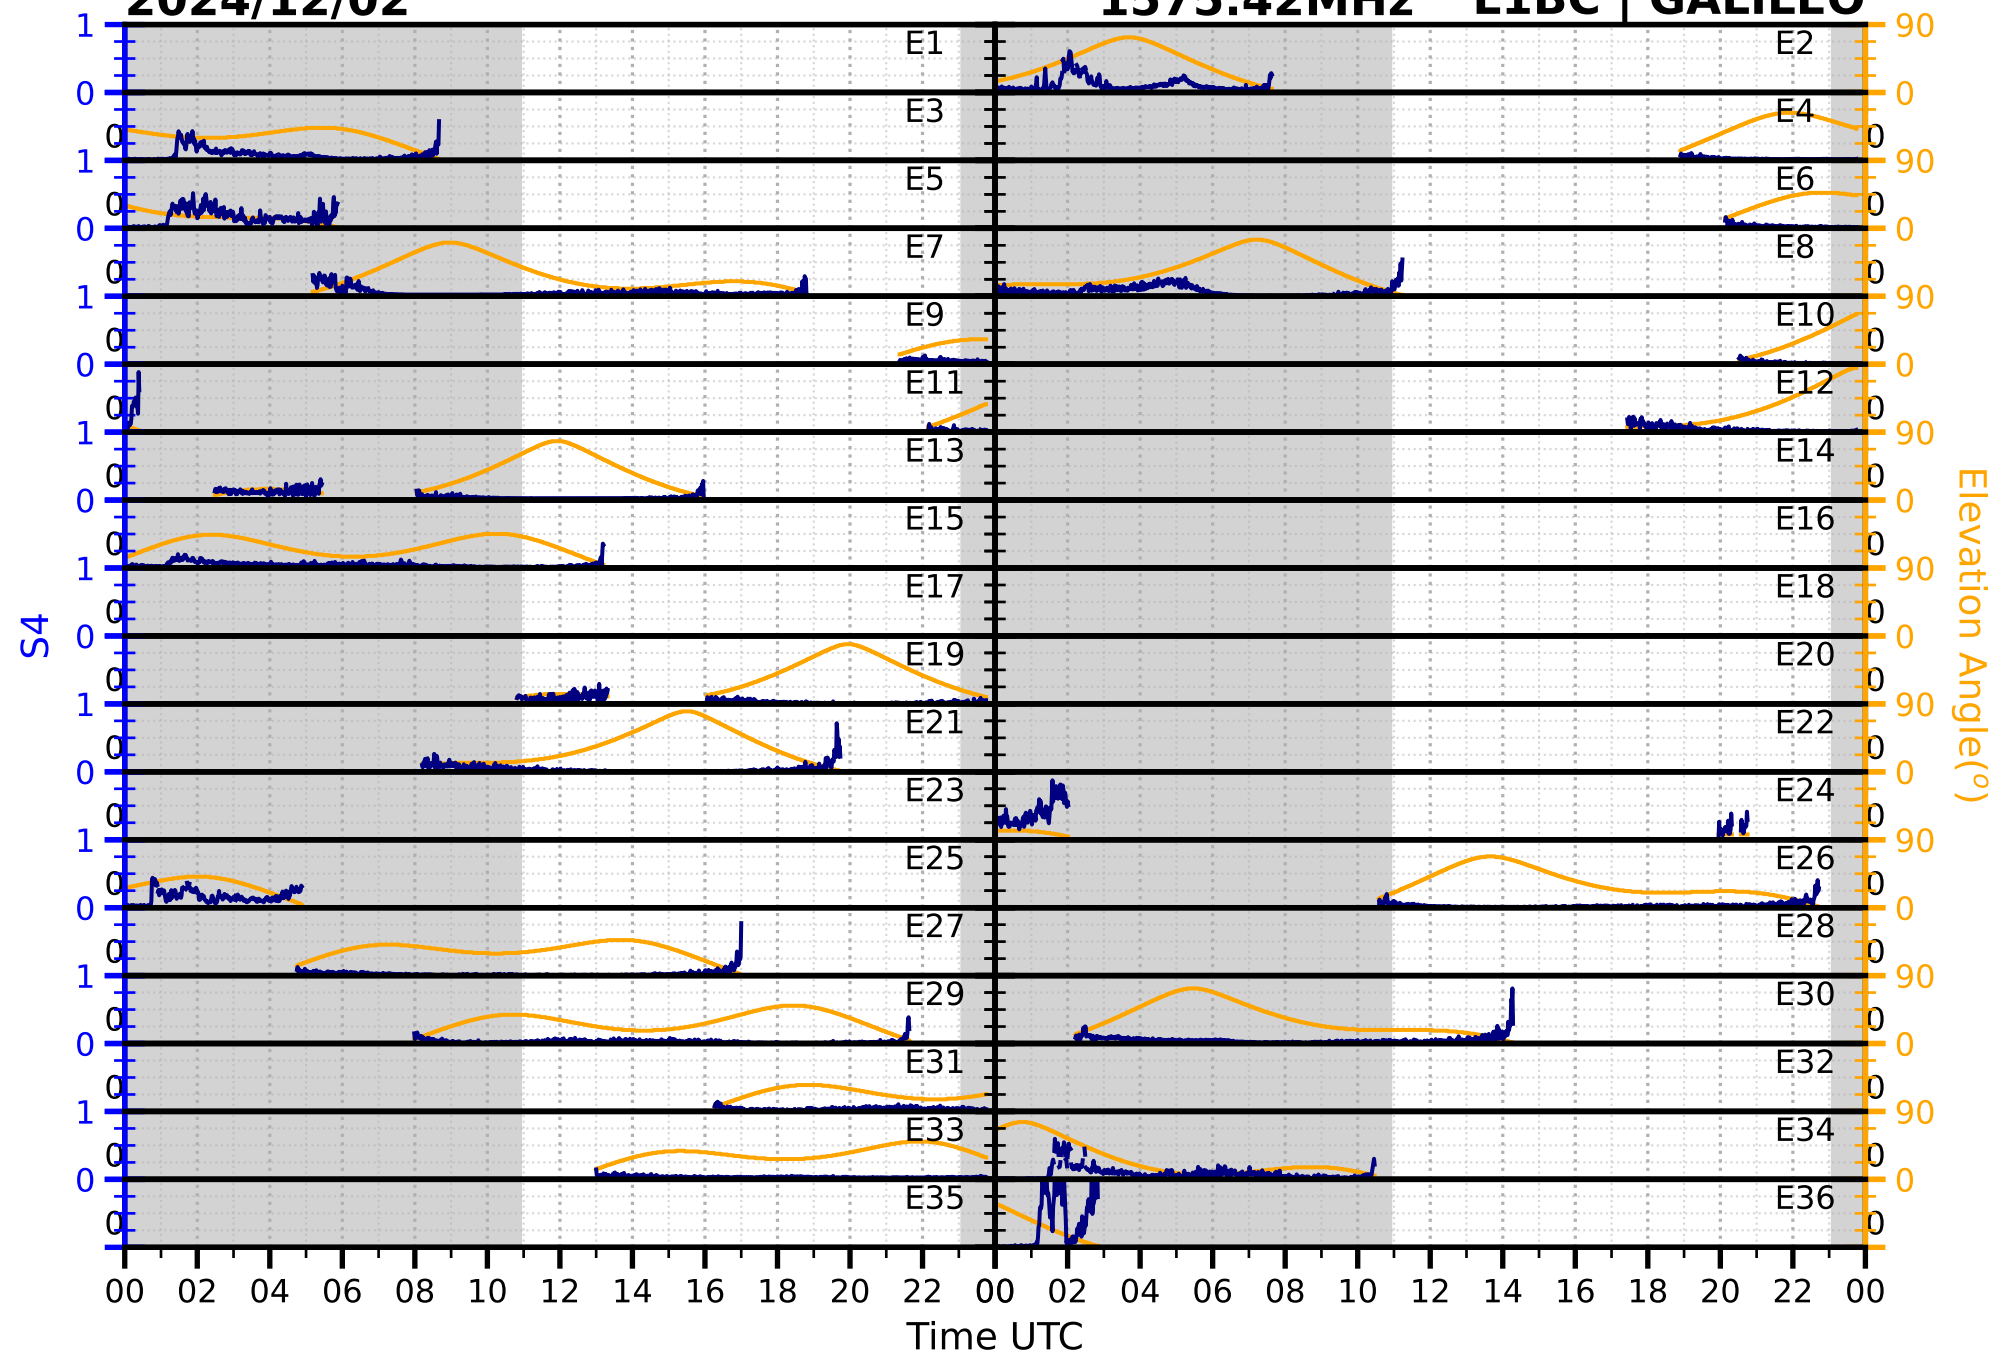

2024/12/02

S4

1575.42MHz

L1CA | GPS

2024/12/02

S4 1575.42MHz L1BC | GALILEO

2024/12/02

S4

1602MHz

L1CA | GLONASS