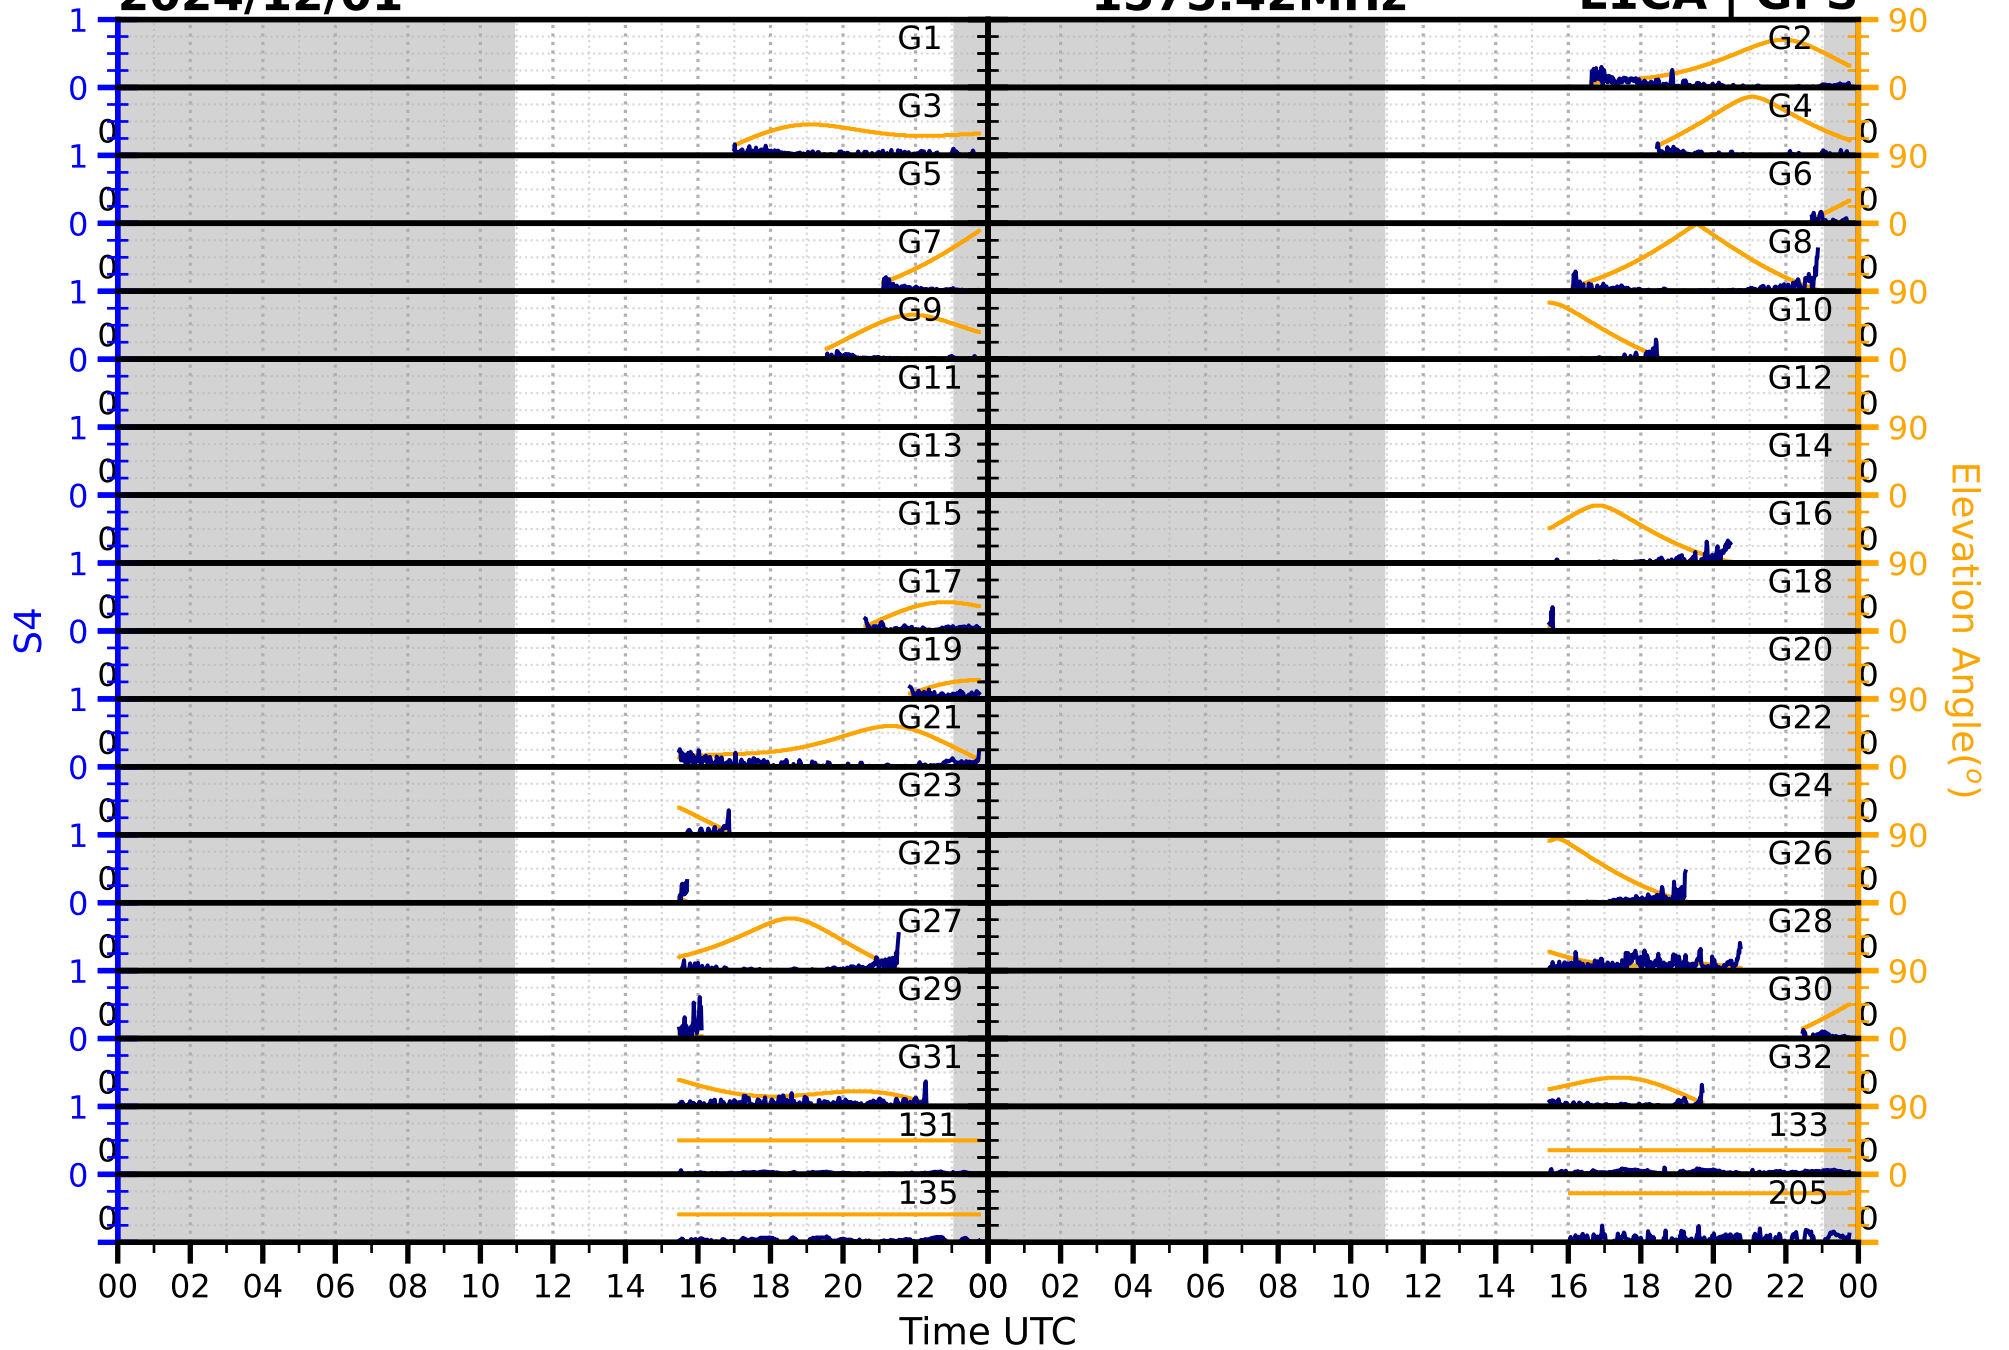

2024/12/01

S4

1575.42MHz

L1CA | GPS

2024/12/01

S4

1575.42MHz

L1BC | GALILEO

2024/12/01

S4

1602MHz

L1CA | GLONASS