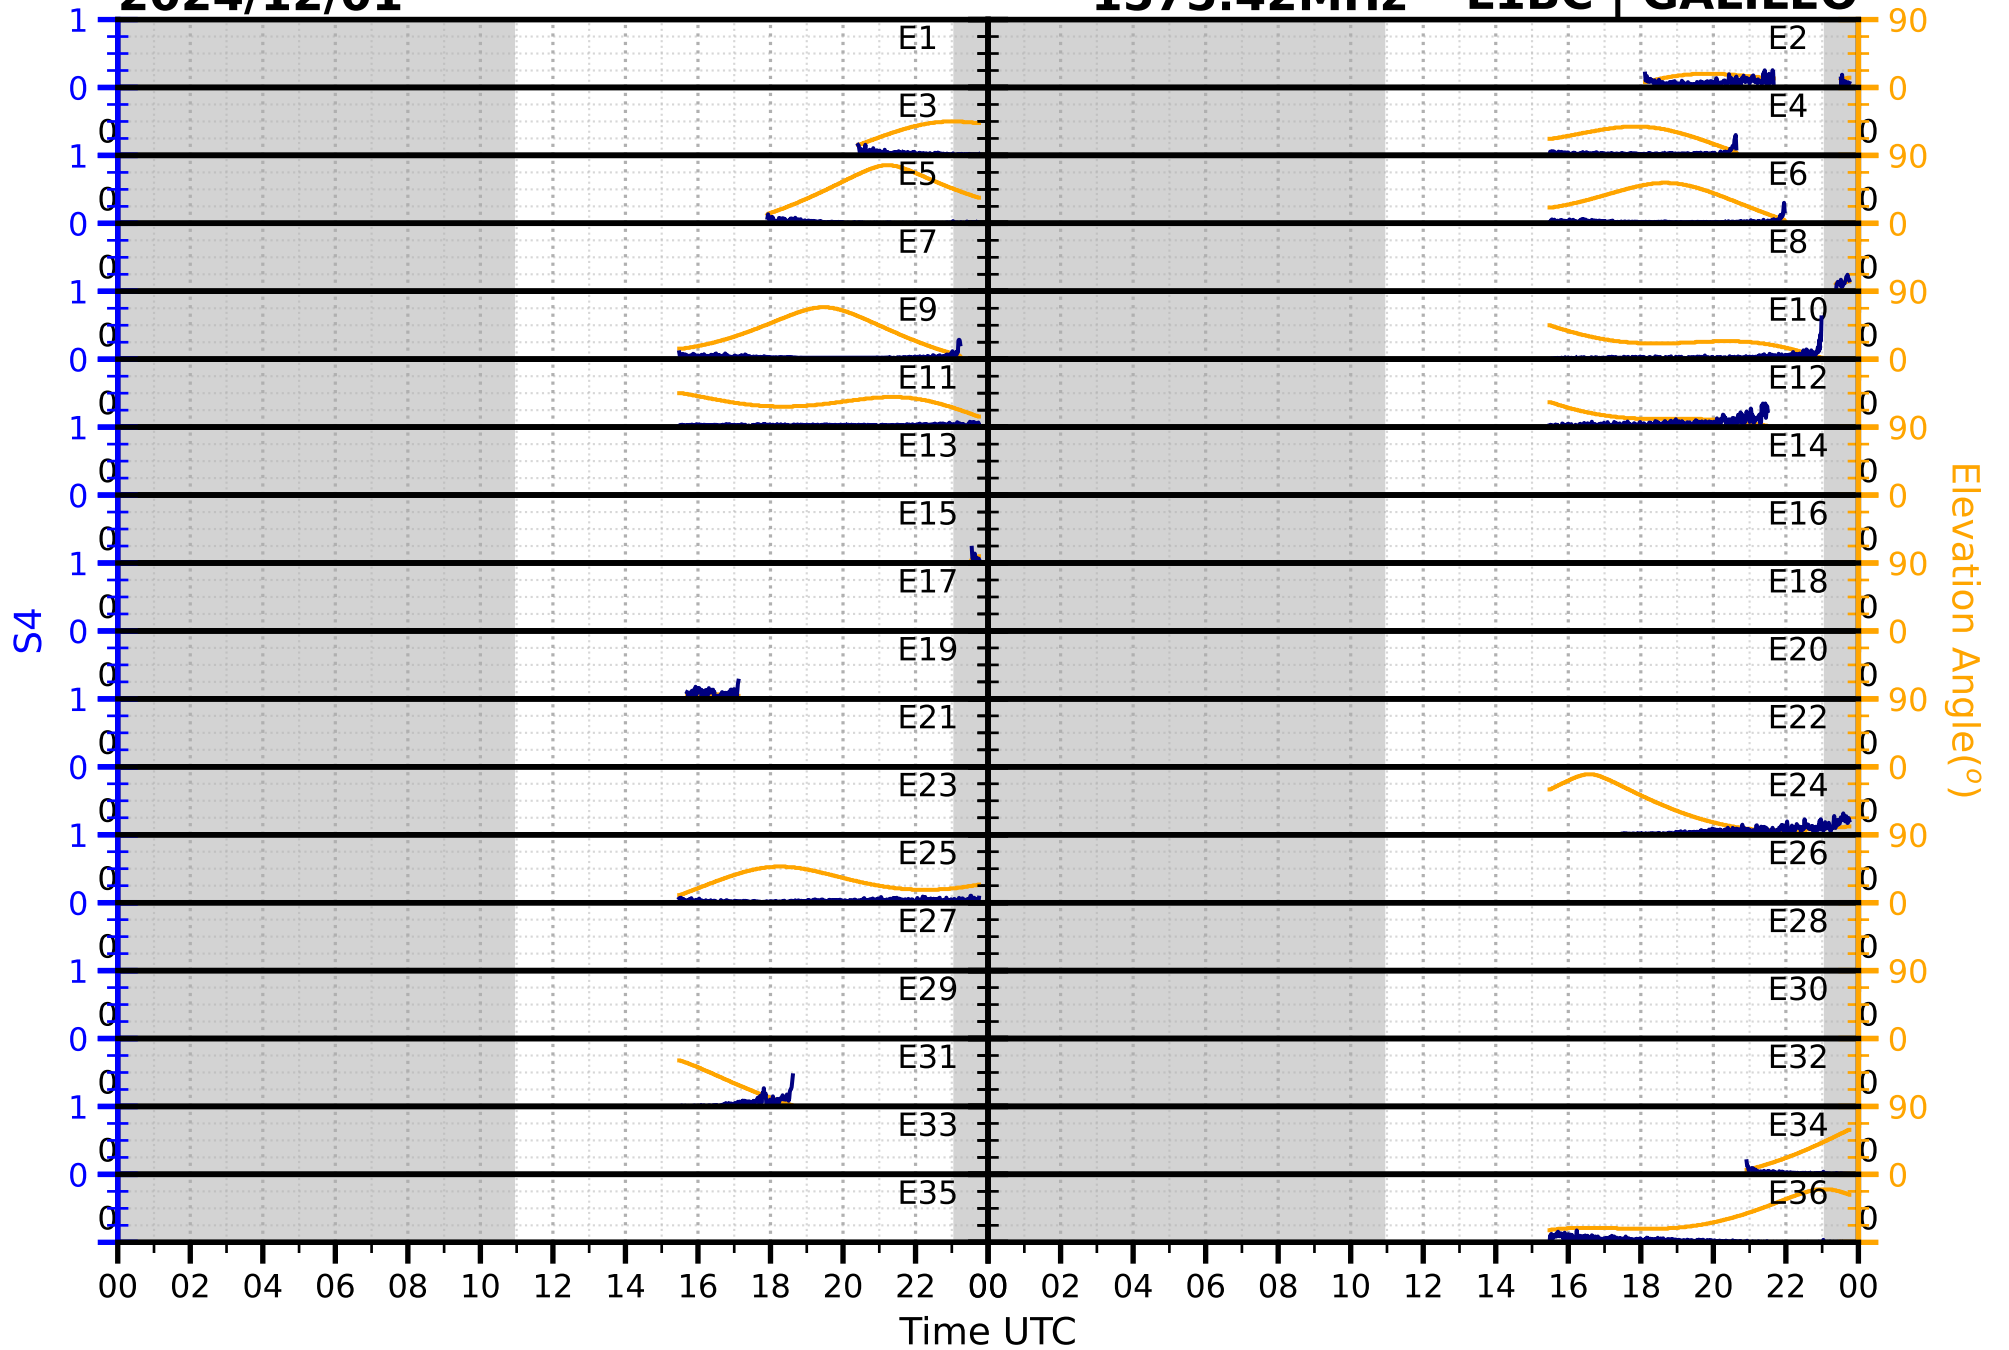

2024/12/01

S4

1575.42MHz

L1CA | GPS

2024/12/01

S4

1575.42MHz

L1BC | GALILEO

2024/12/01

S4

1602MHz

L1CA | GLONASS