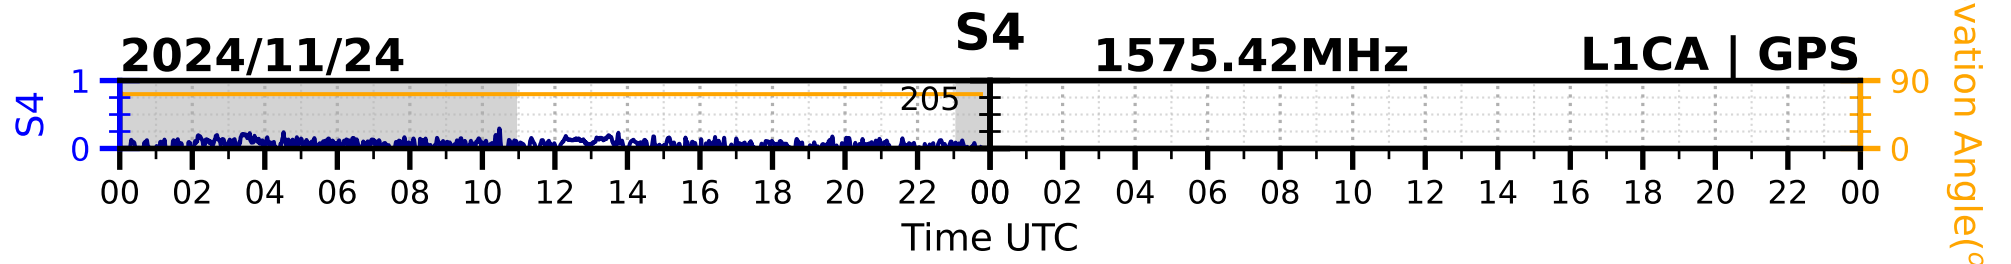

2024/11/24

S4 1575.42MHz

L1CA | GPS

2024/11/24

S4

1575.42MHz

L1BC | GALILEO

2024/11/24

S4

1602MHz

L1CA | GLONASS