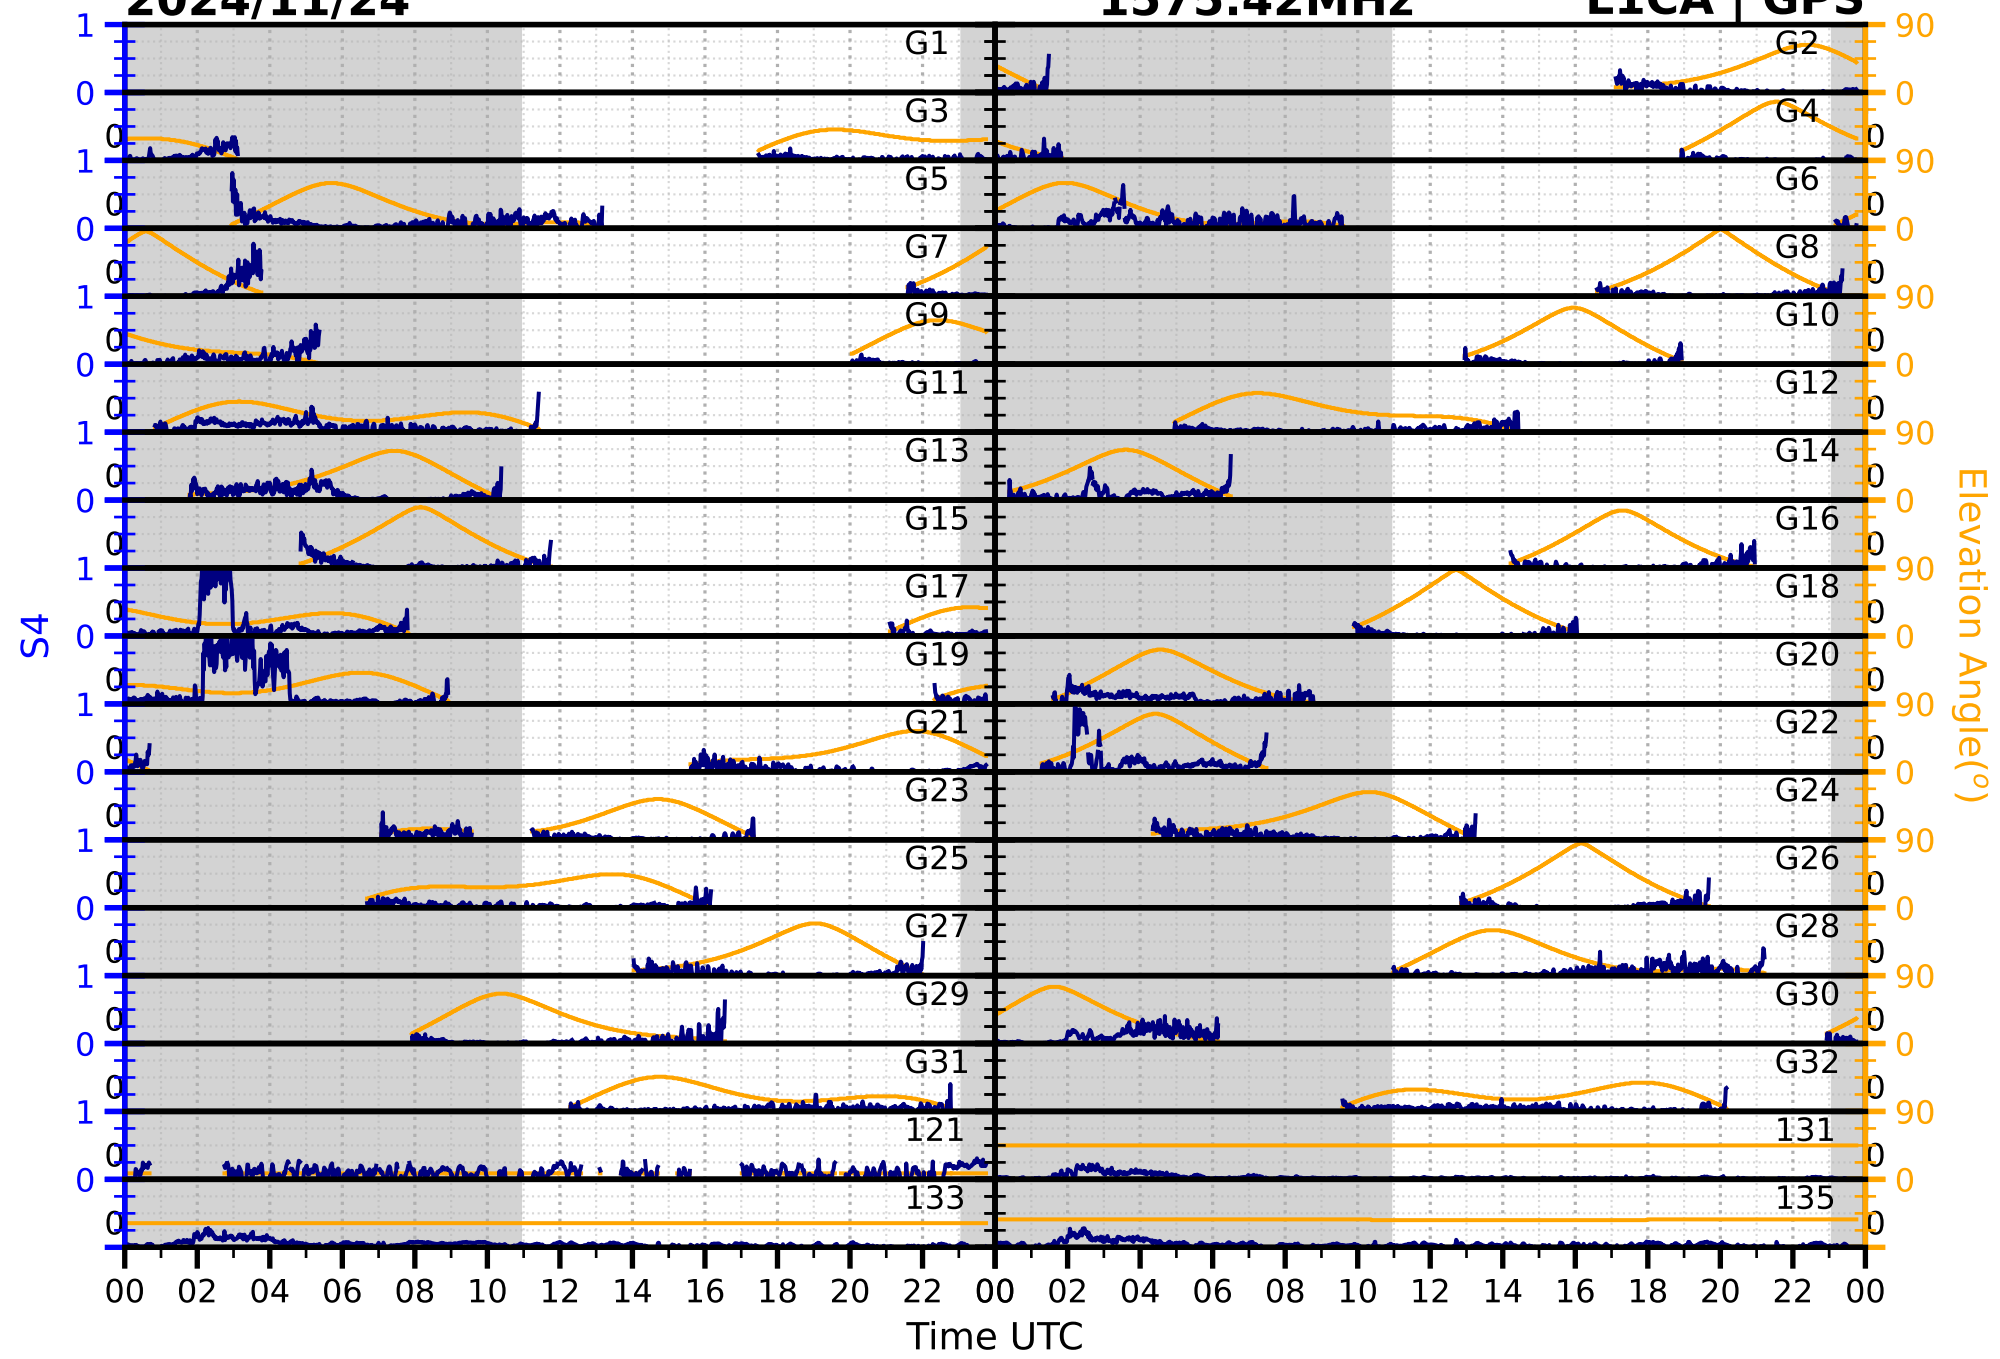

2024/11/24

S4 1575.42MHz

L1CA | GPS

2024/11/24

S4

1575.42MHz

L1BC | GALILEO

2024/11/24

S4

1602MHz

L1CA | GLONASS