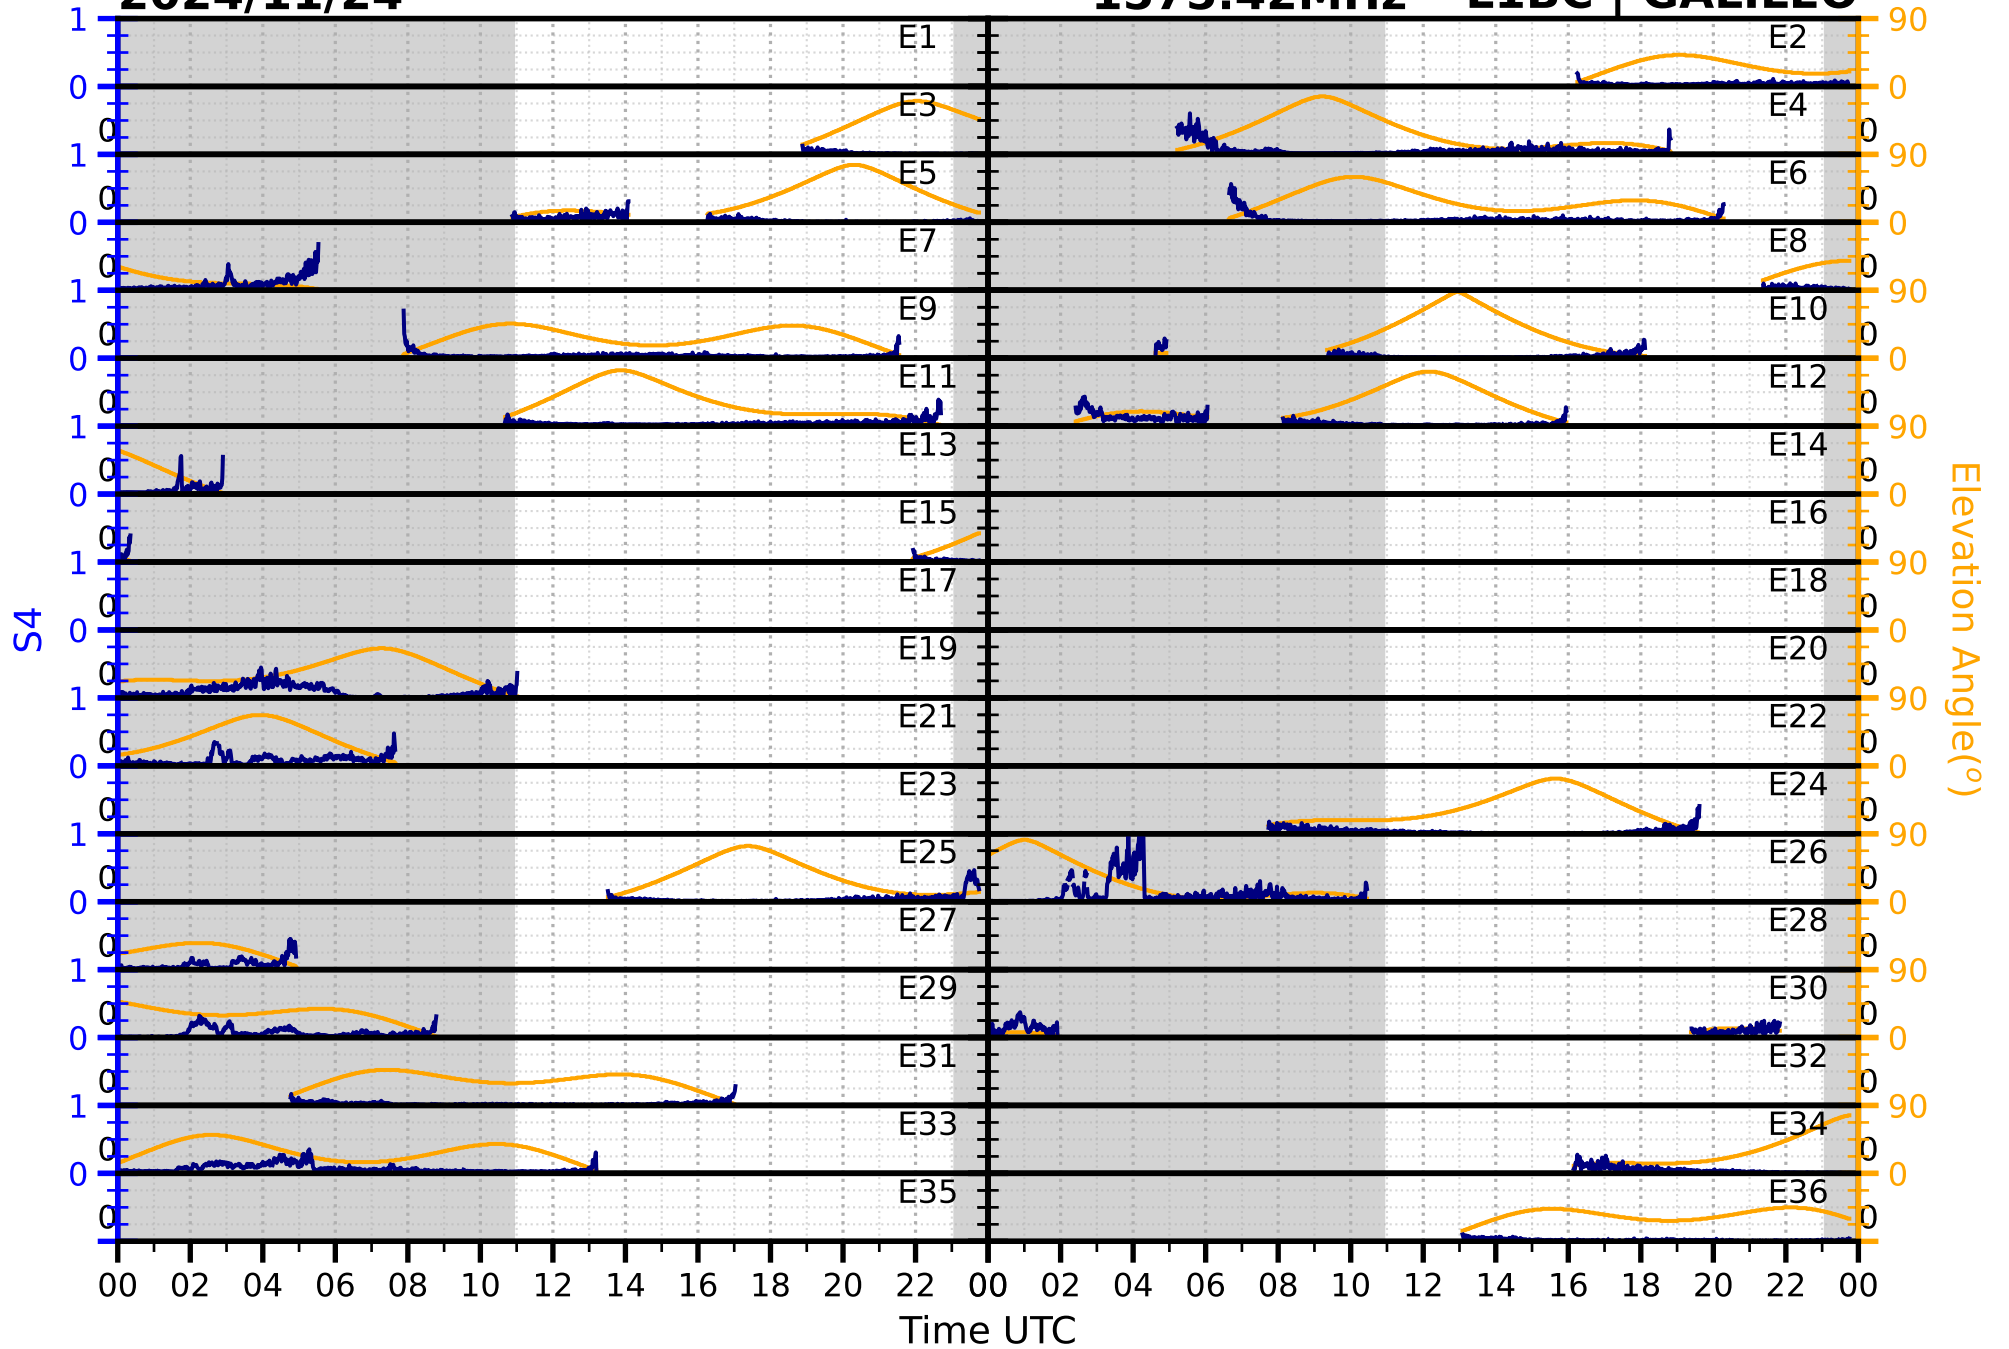

2024/11/24

S4 1575.42MHz

L1CA | GPS

2024/11/24

S4

1575.42MHz

L1BC | GALILEO

2024/11/24

S4

1602MHz

L1CA | GLONASS