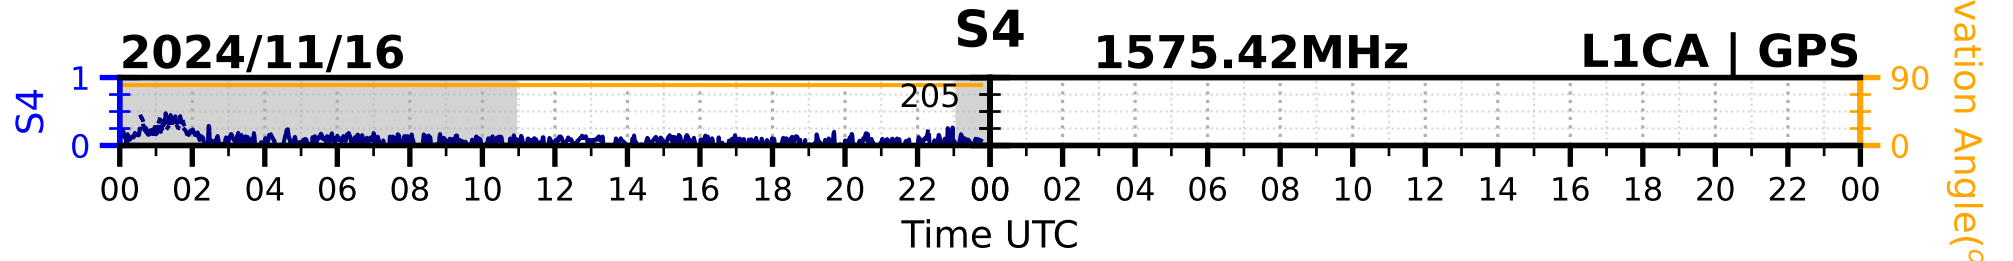

2024/11/16

S4 1575.42MHz

L1CA | GPS

2024/11/16

S4 1575.42MHz L1BC | GALILEO

2024/11/16

S4

1602MHz