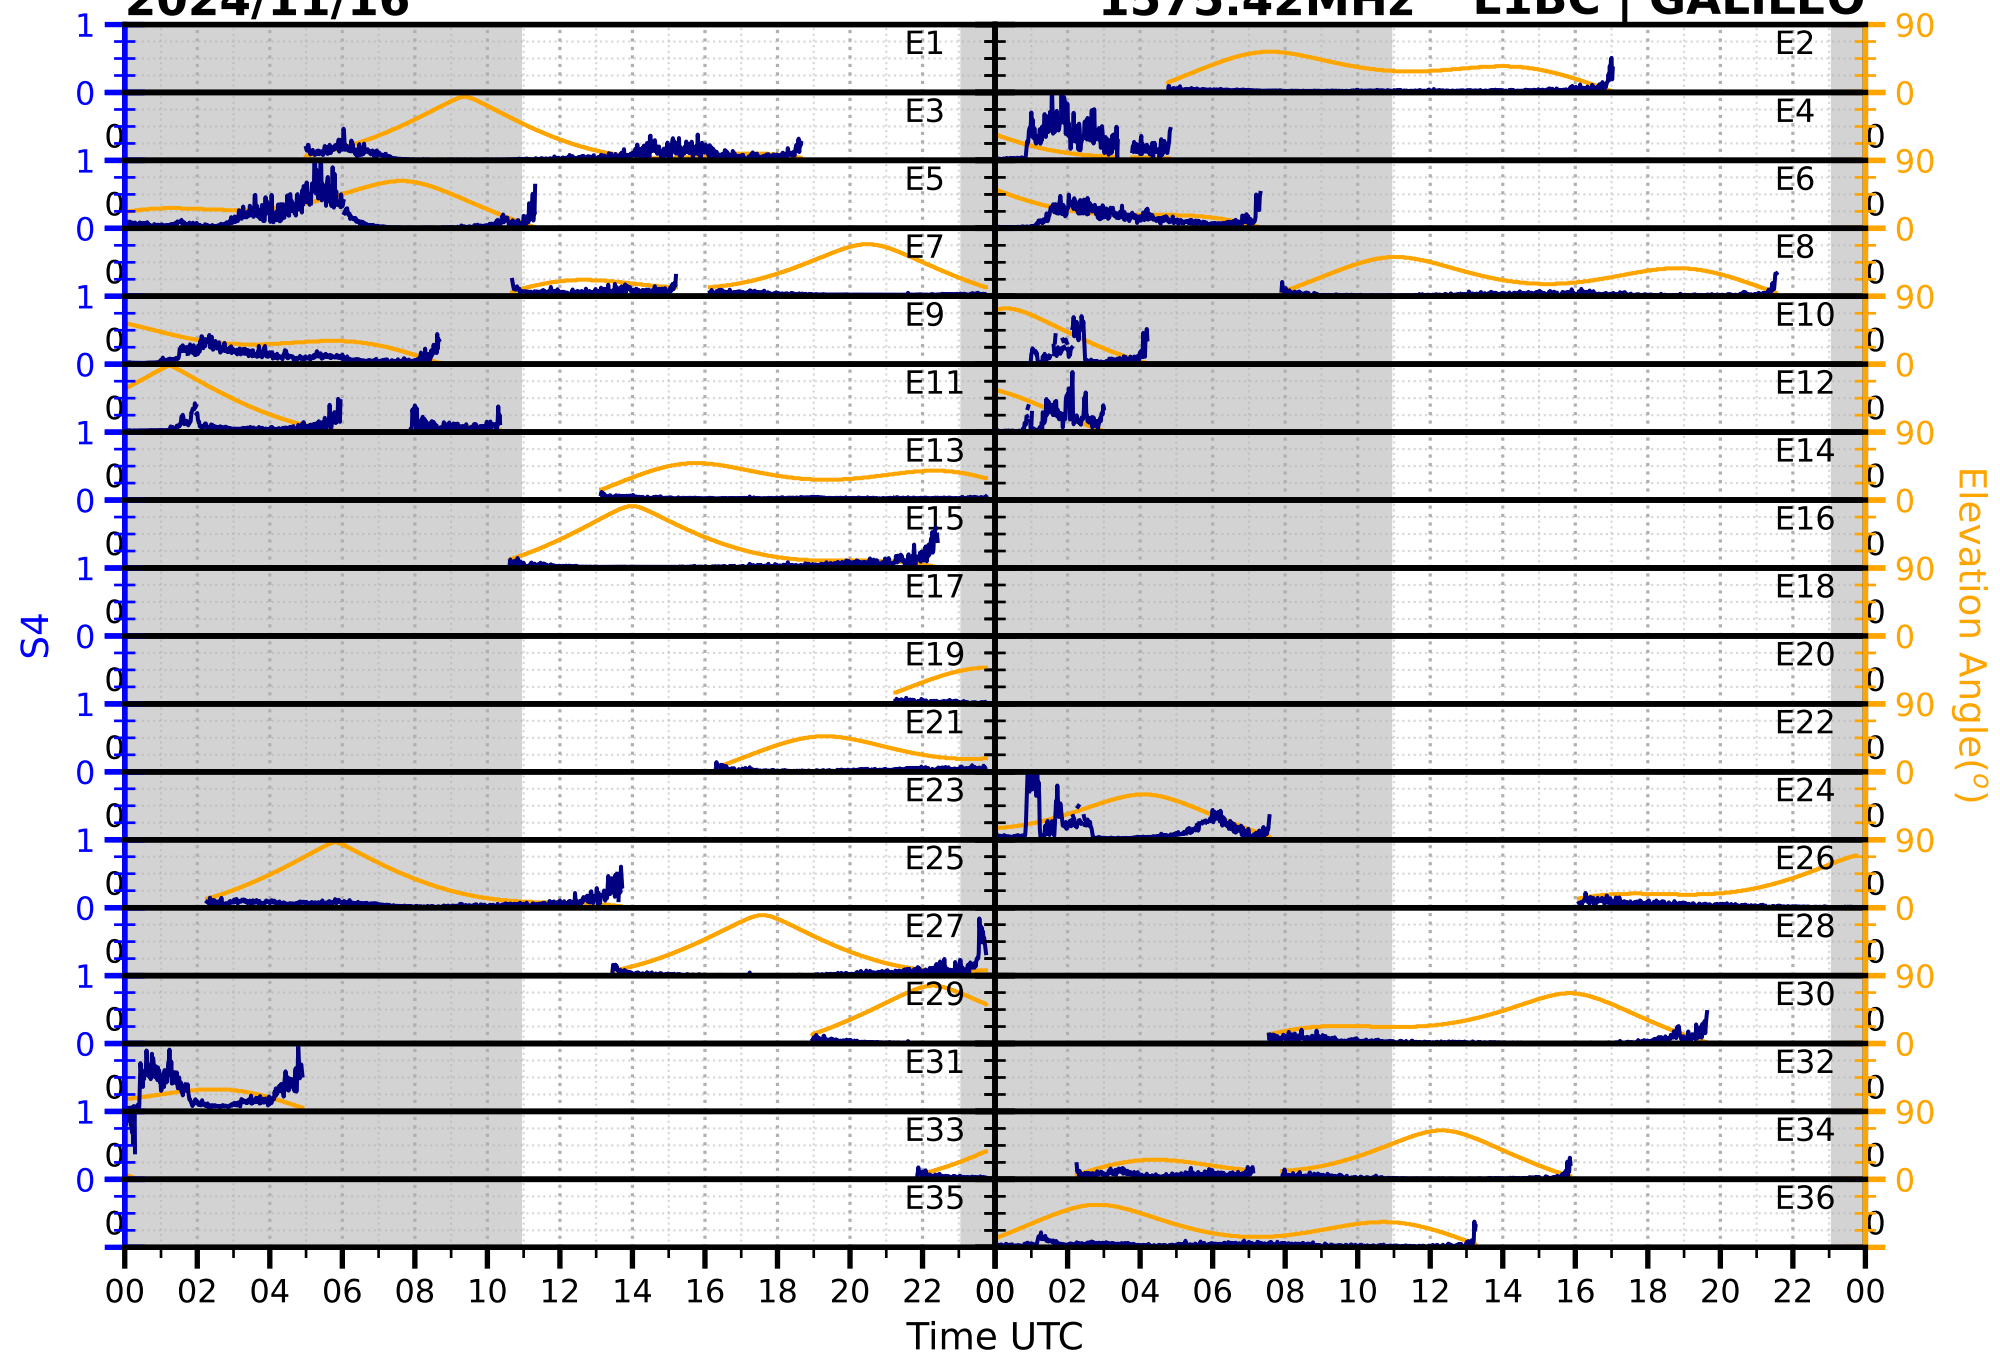

2024/11/16

S4 1575.42MHz

L1CA | GPS

2024/11/16

S4 1575.42MHz L1BC | GALILEO

2024/11/16

S4

1602MHz

L1CA | GLONASS