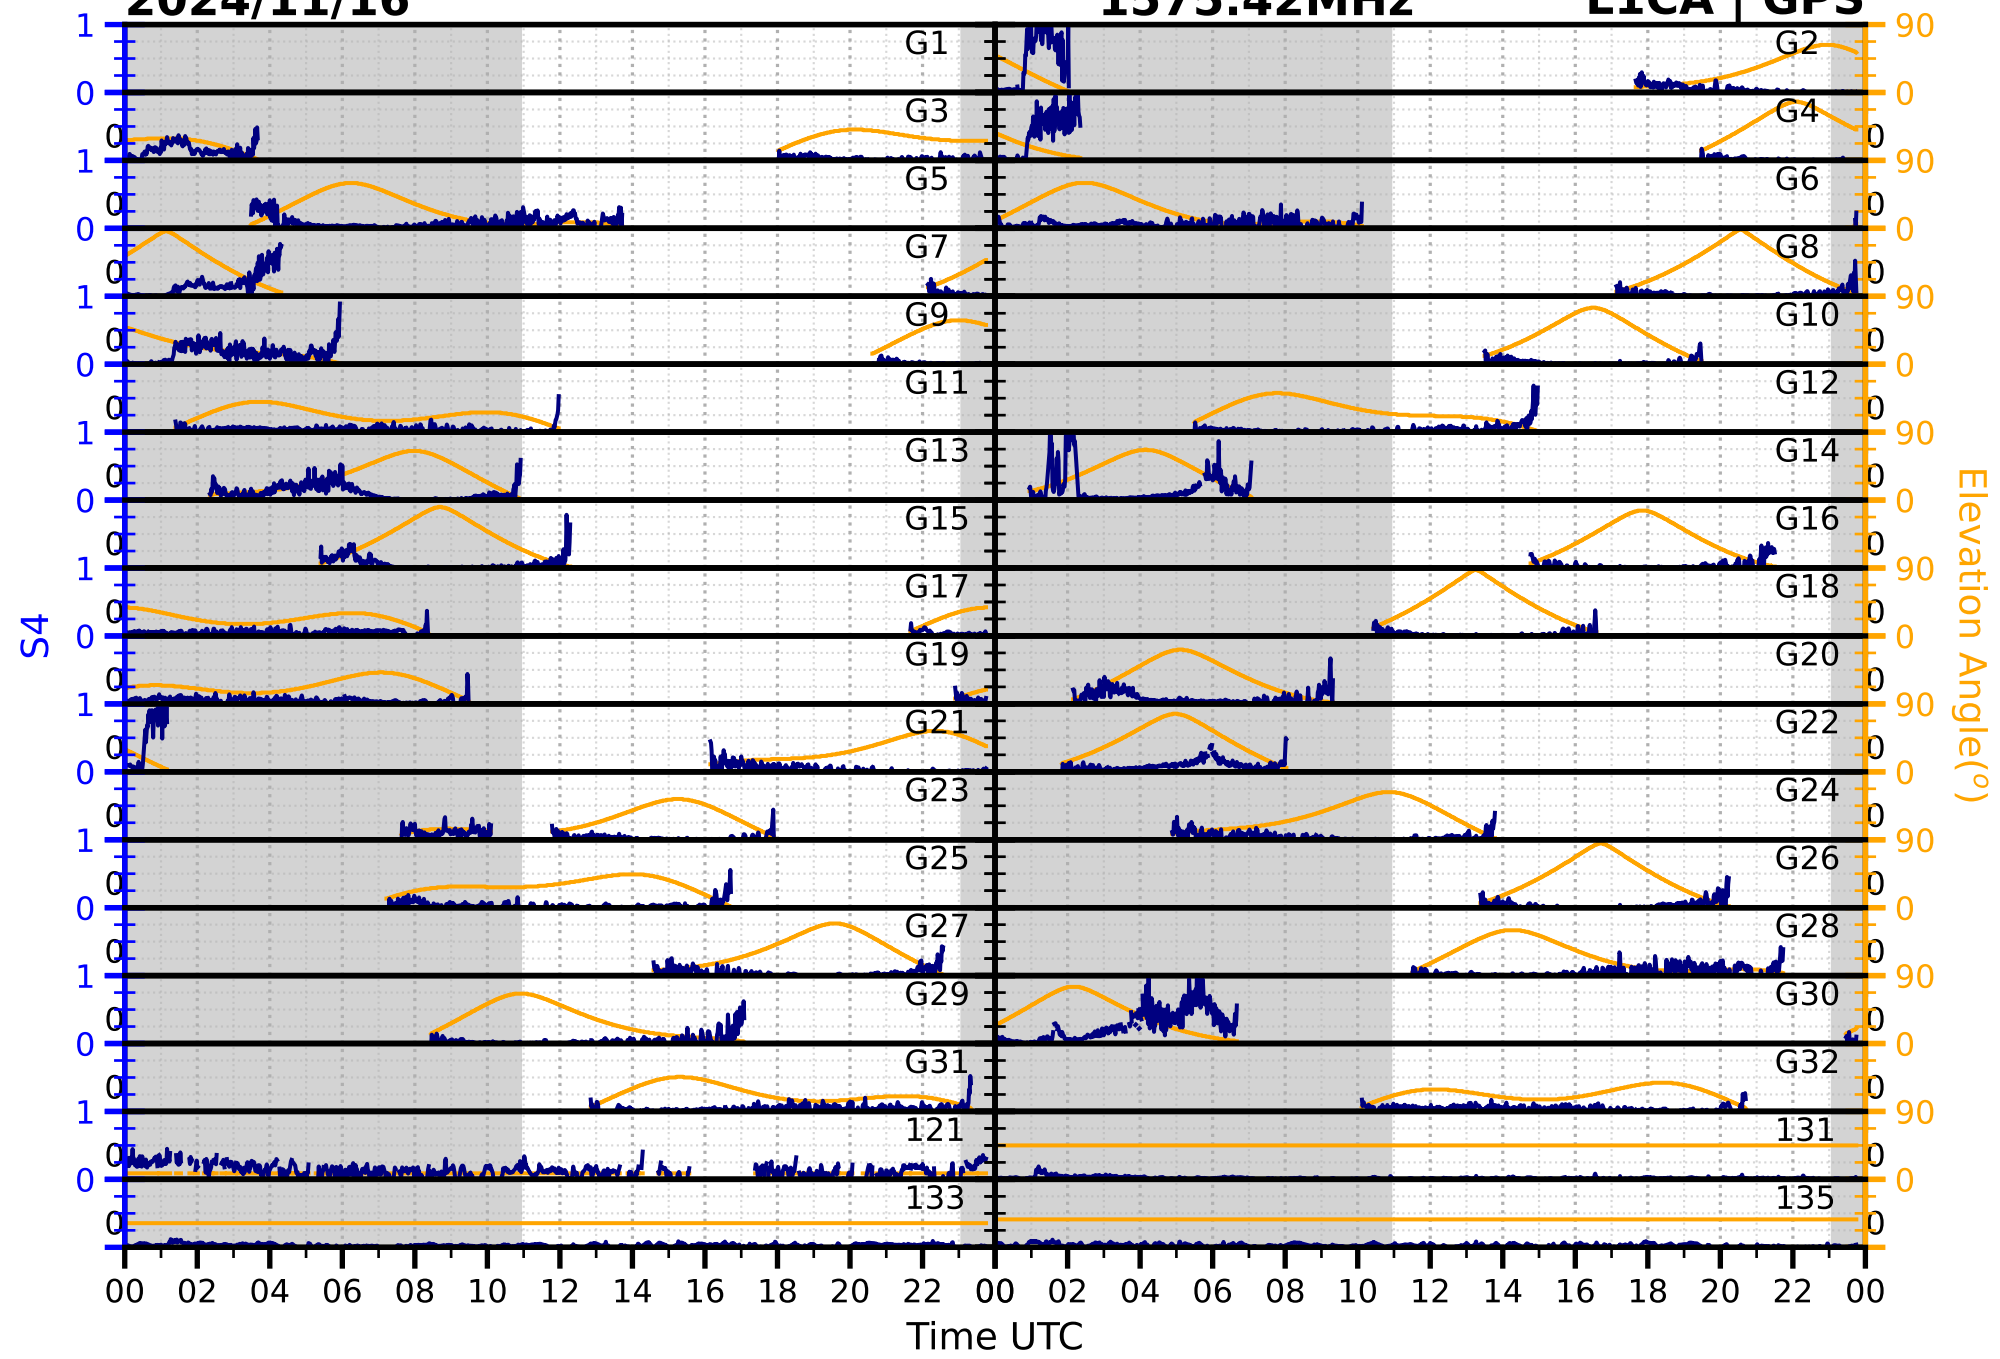

2024/11/16

S4 1575.42MHz

L1CA | GPS

2024/11/16

S4 1575.42MHz L1BC | GALILEO

2024/11/16

S4

1602MHz