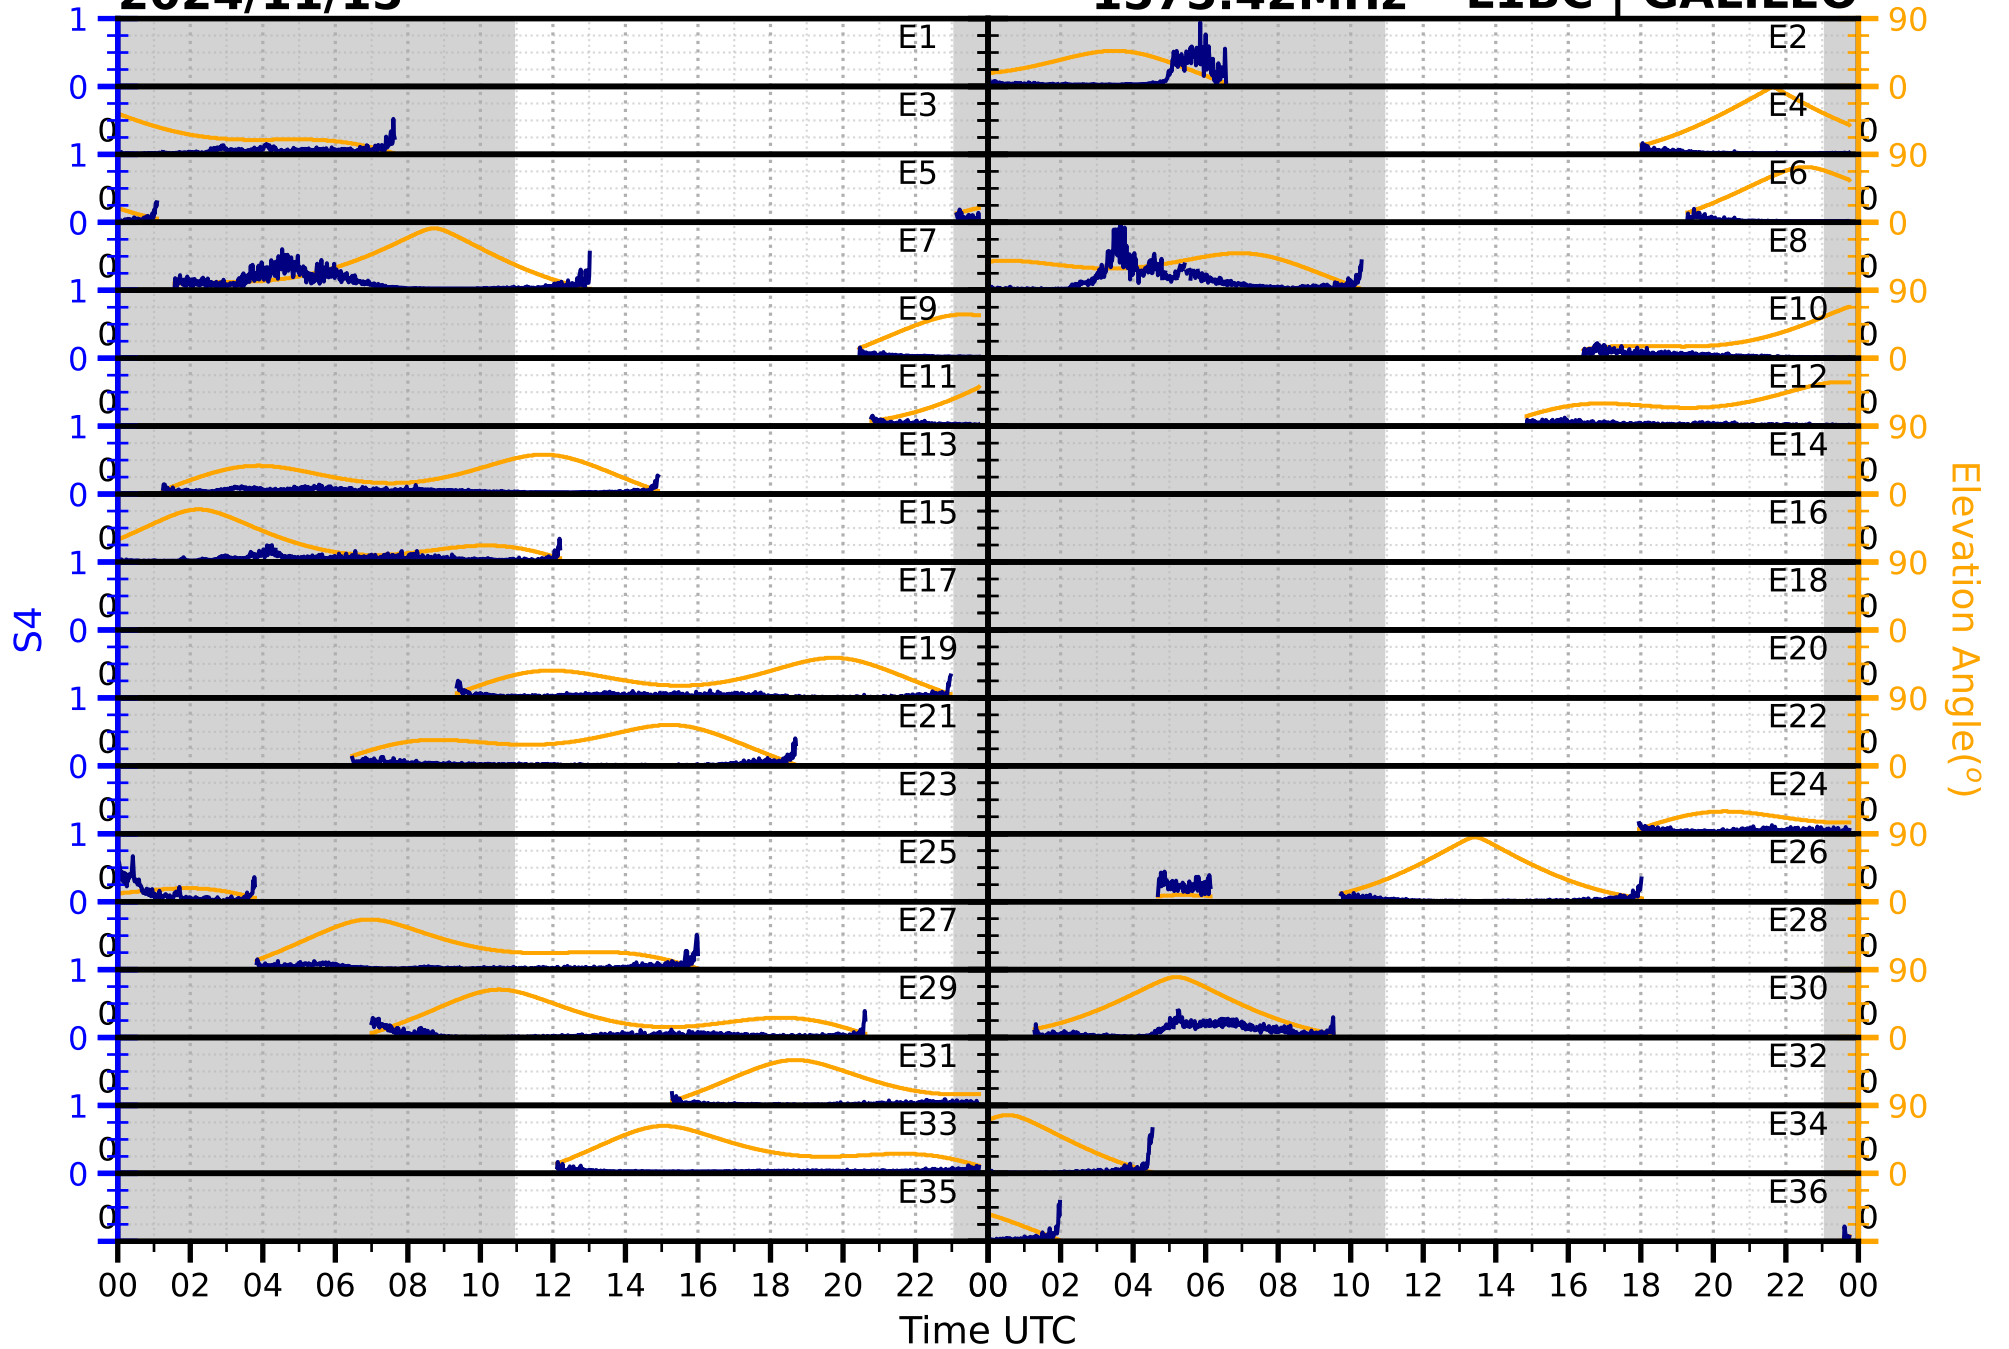

2024/11/15

S4

1575.42MHz

L1CA | GPS

2024/11/15

S4

1575.42MHz

L1BC | GALILEO

2024/11/15

S4

1602MHz

L1CA | GLONASS