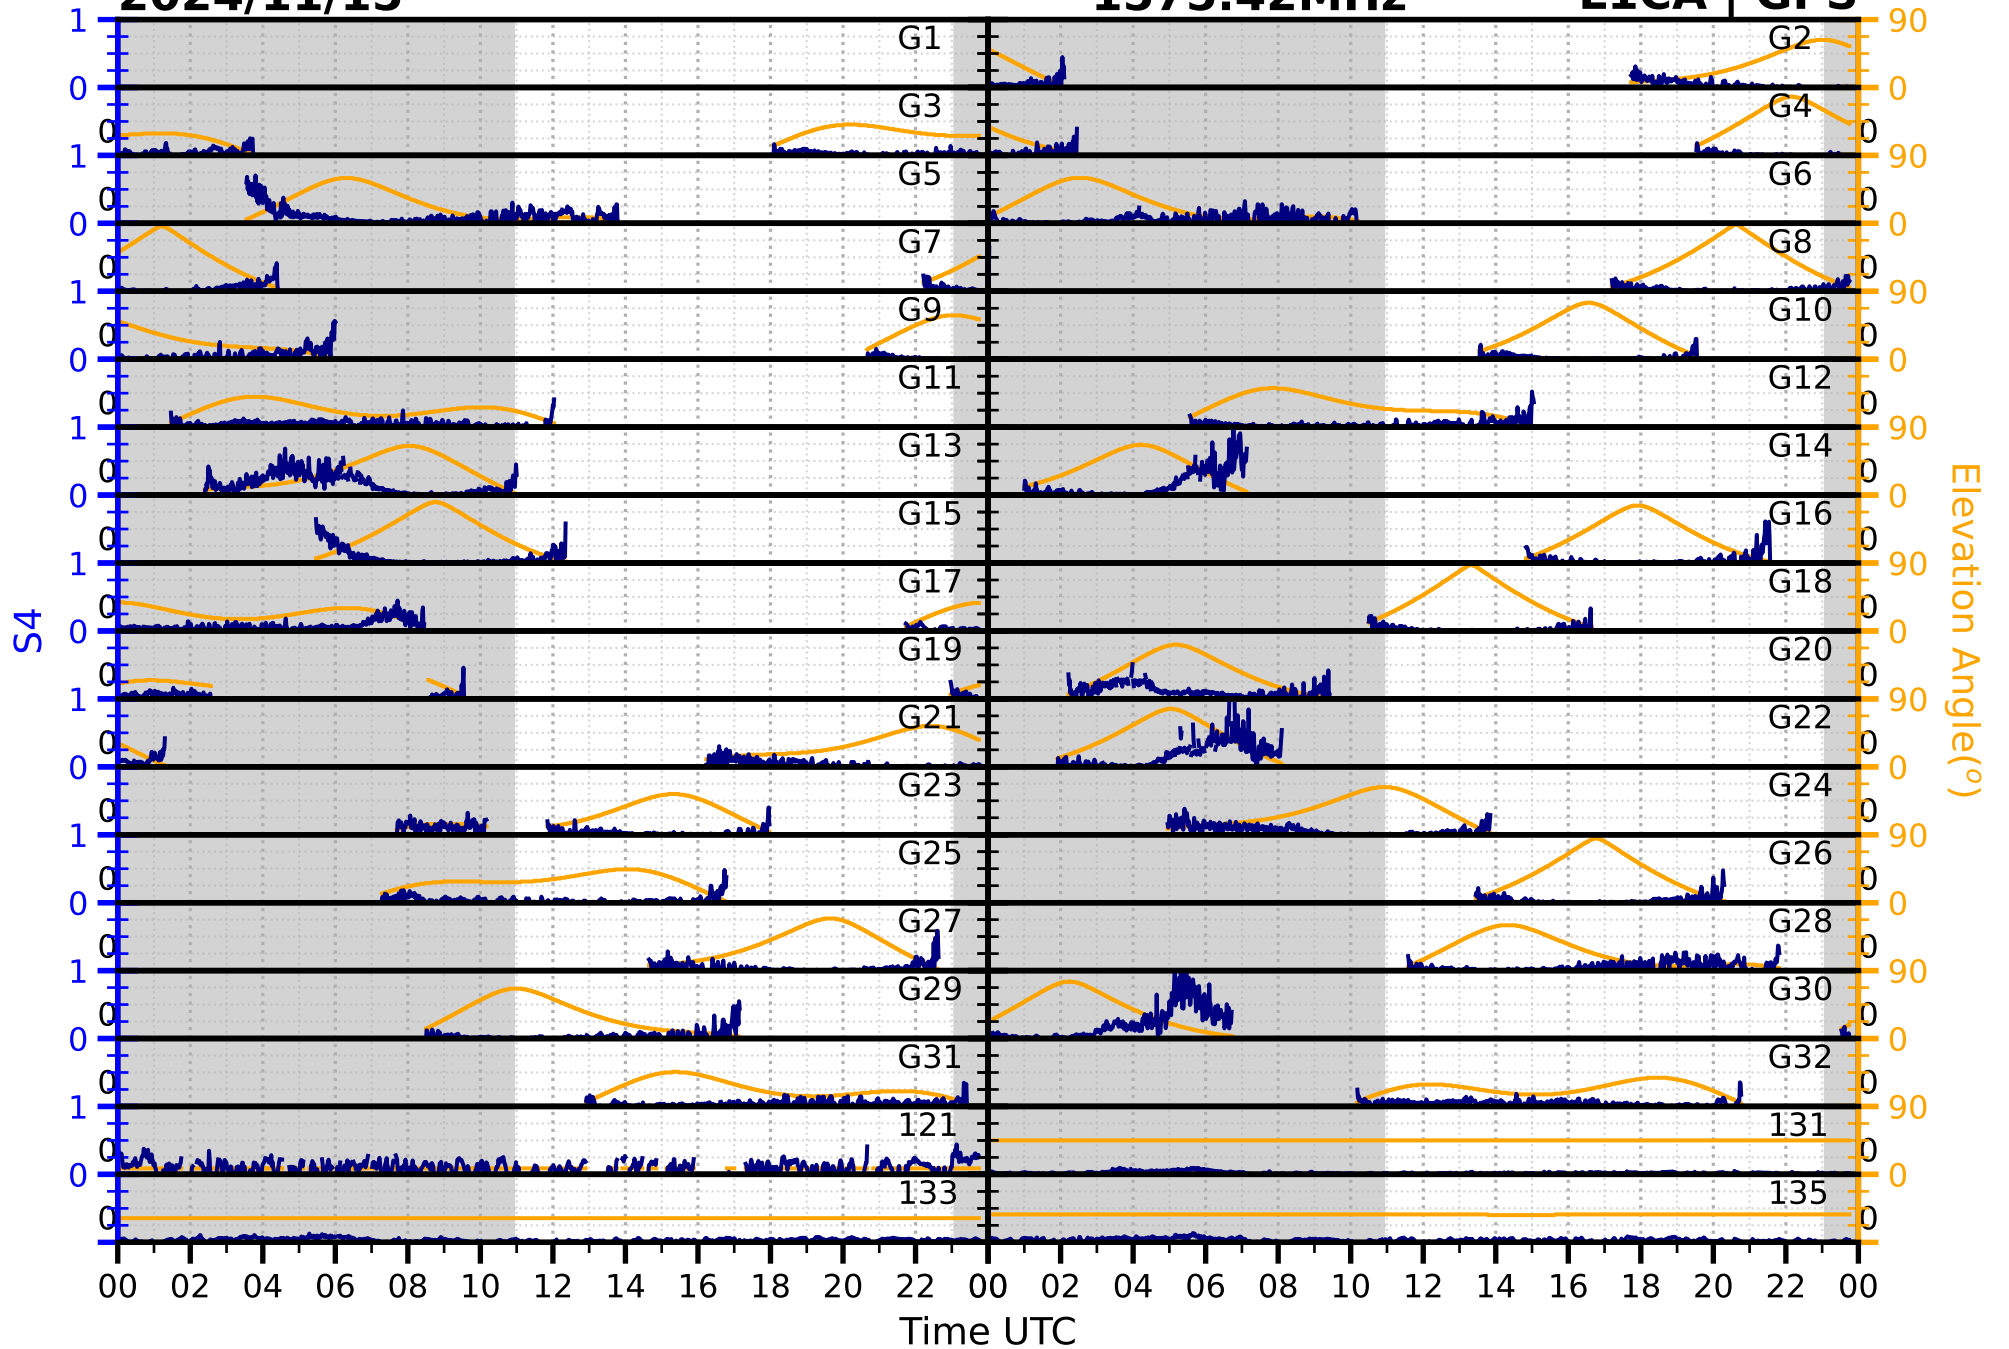

2024/11/15

S4

1575.42MHz

L1CA | GPS

2024/11/15

S4

1575.42MHz

L1BC | GALILEO

2024/11/15

S4

1602MHz

L1CA | GLONASS