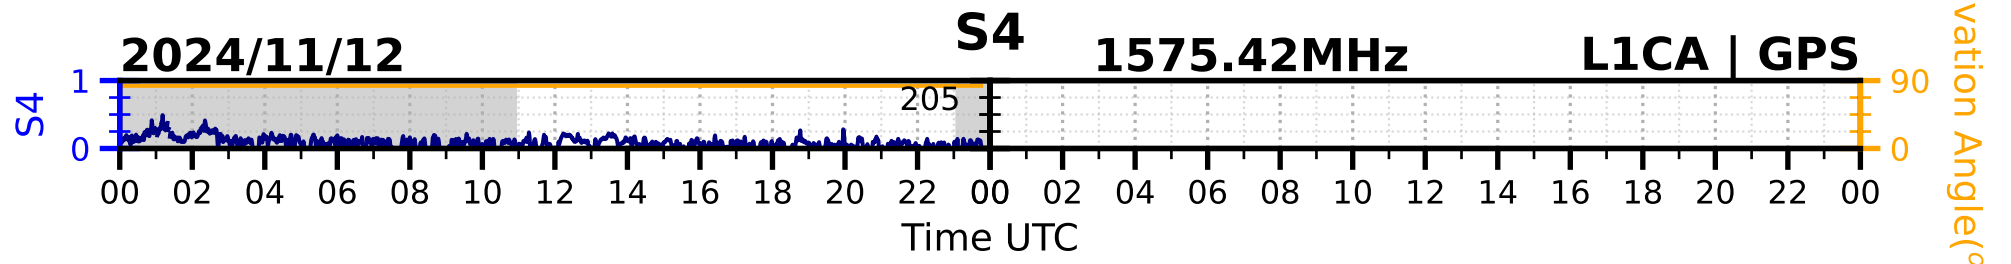

2024/11/12

S4

1575.42MHz

L1CA | GPS

2024/11/12

S4

1575.42MHz

L1BC | GALILEO

2024/11/12

S4

1602MHz

L1CA | GLONASS