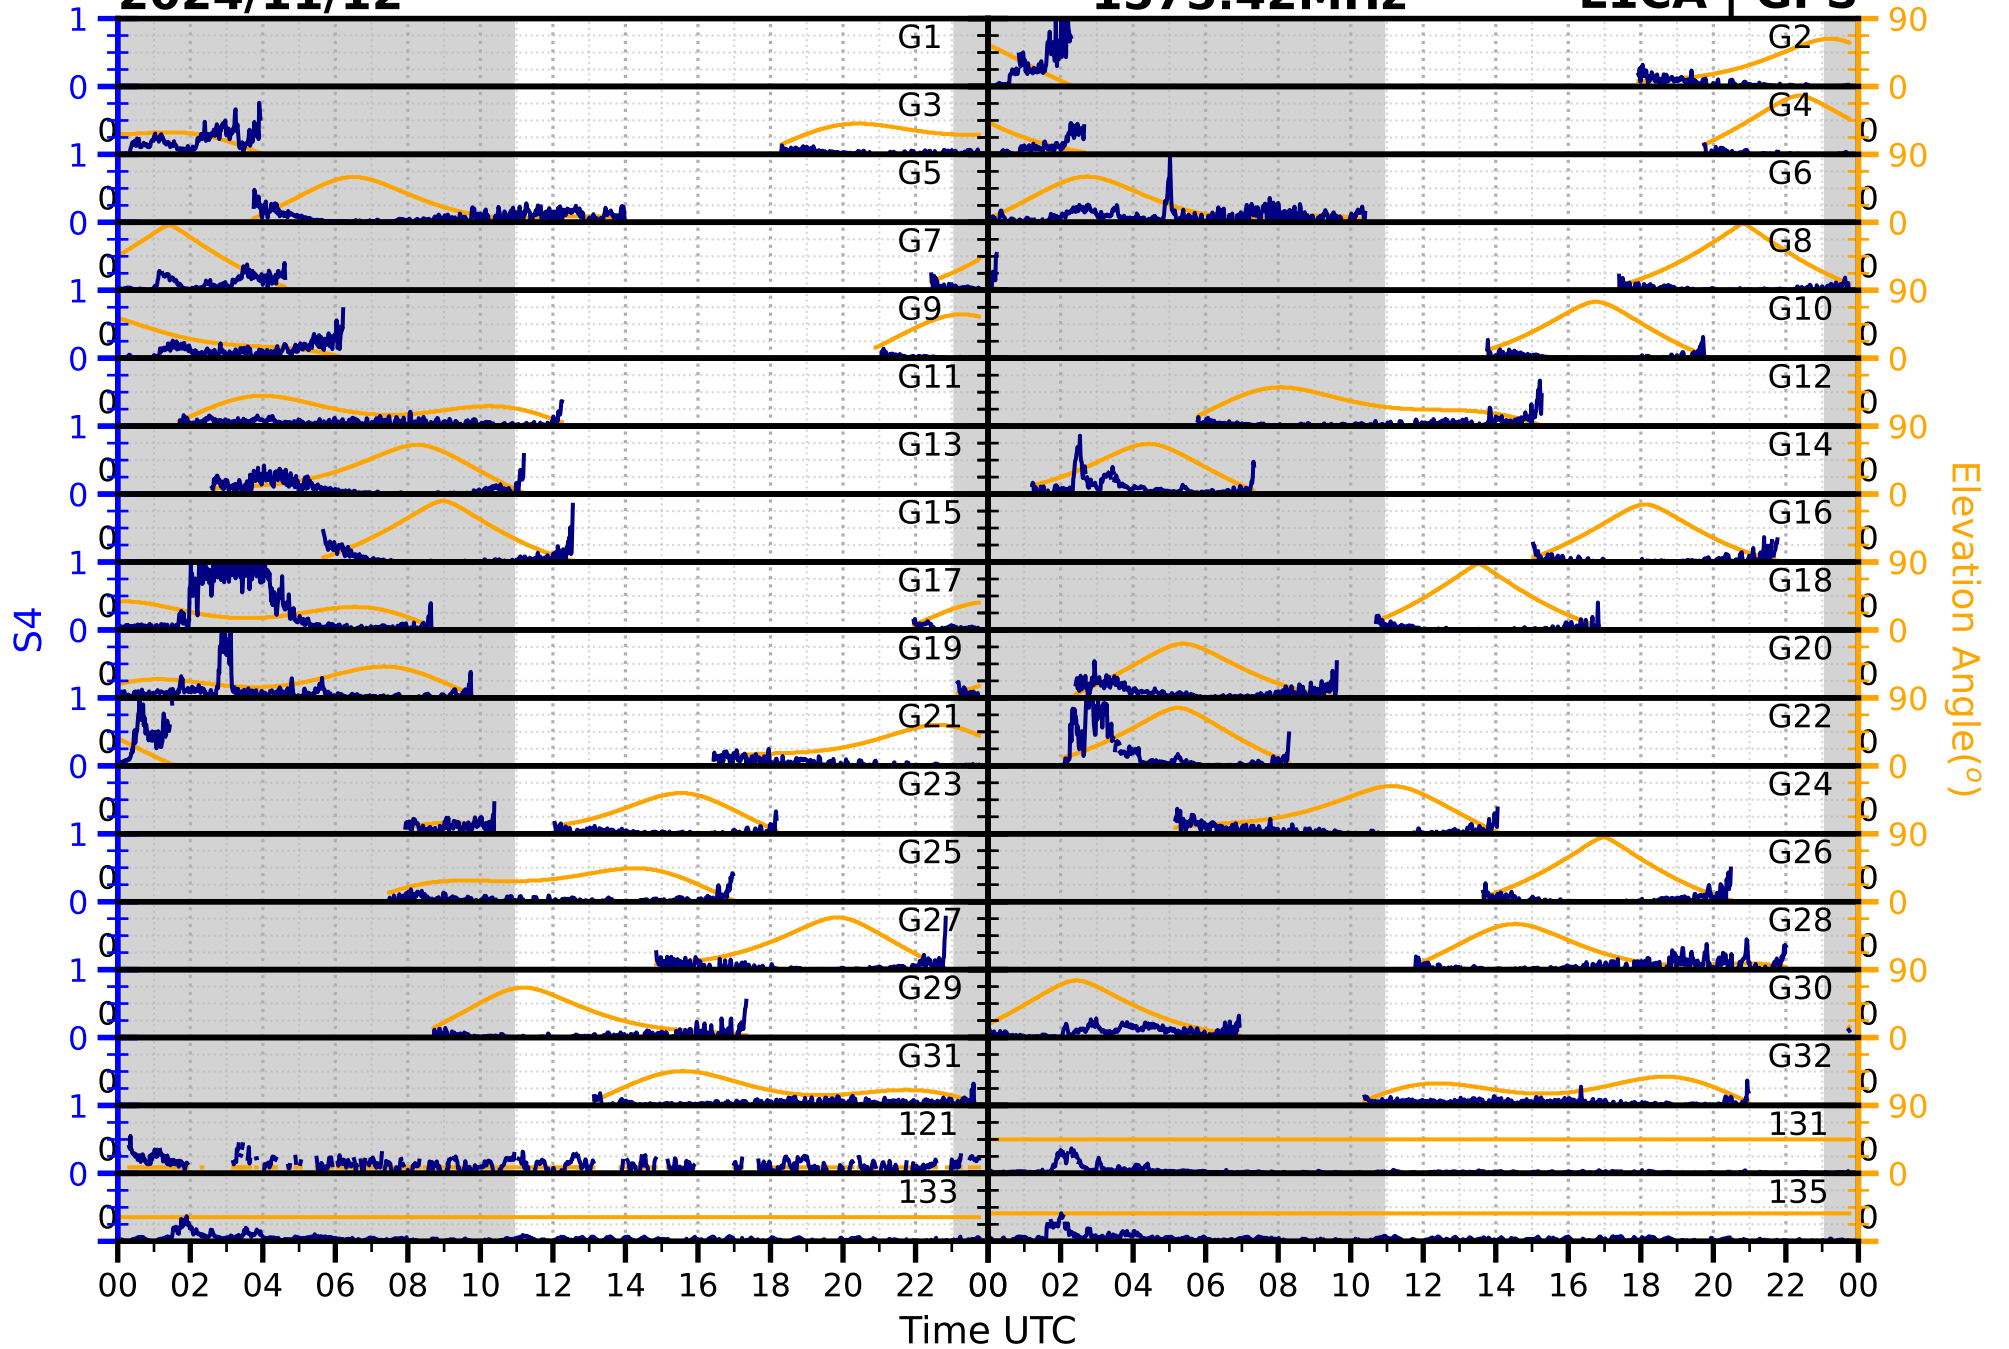

2024/11/12

S4

1575.42MHz

L1CA | GPS

2024/11/12

S4

1575.42MHz

L1BC | GALILEO

2024/11/12

S4

1602MHz

L1CA | GLONASS