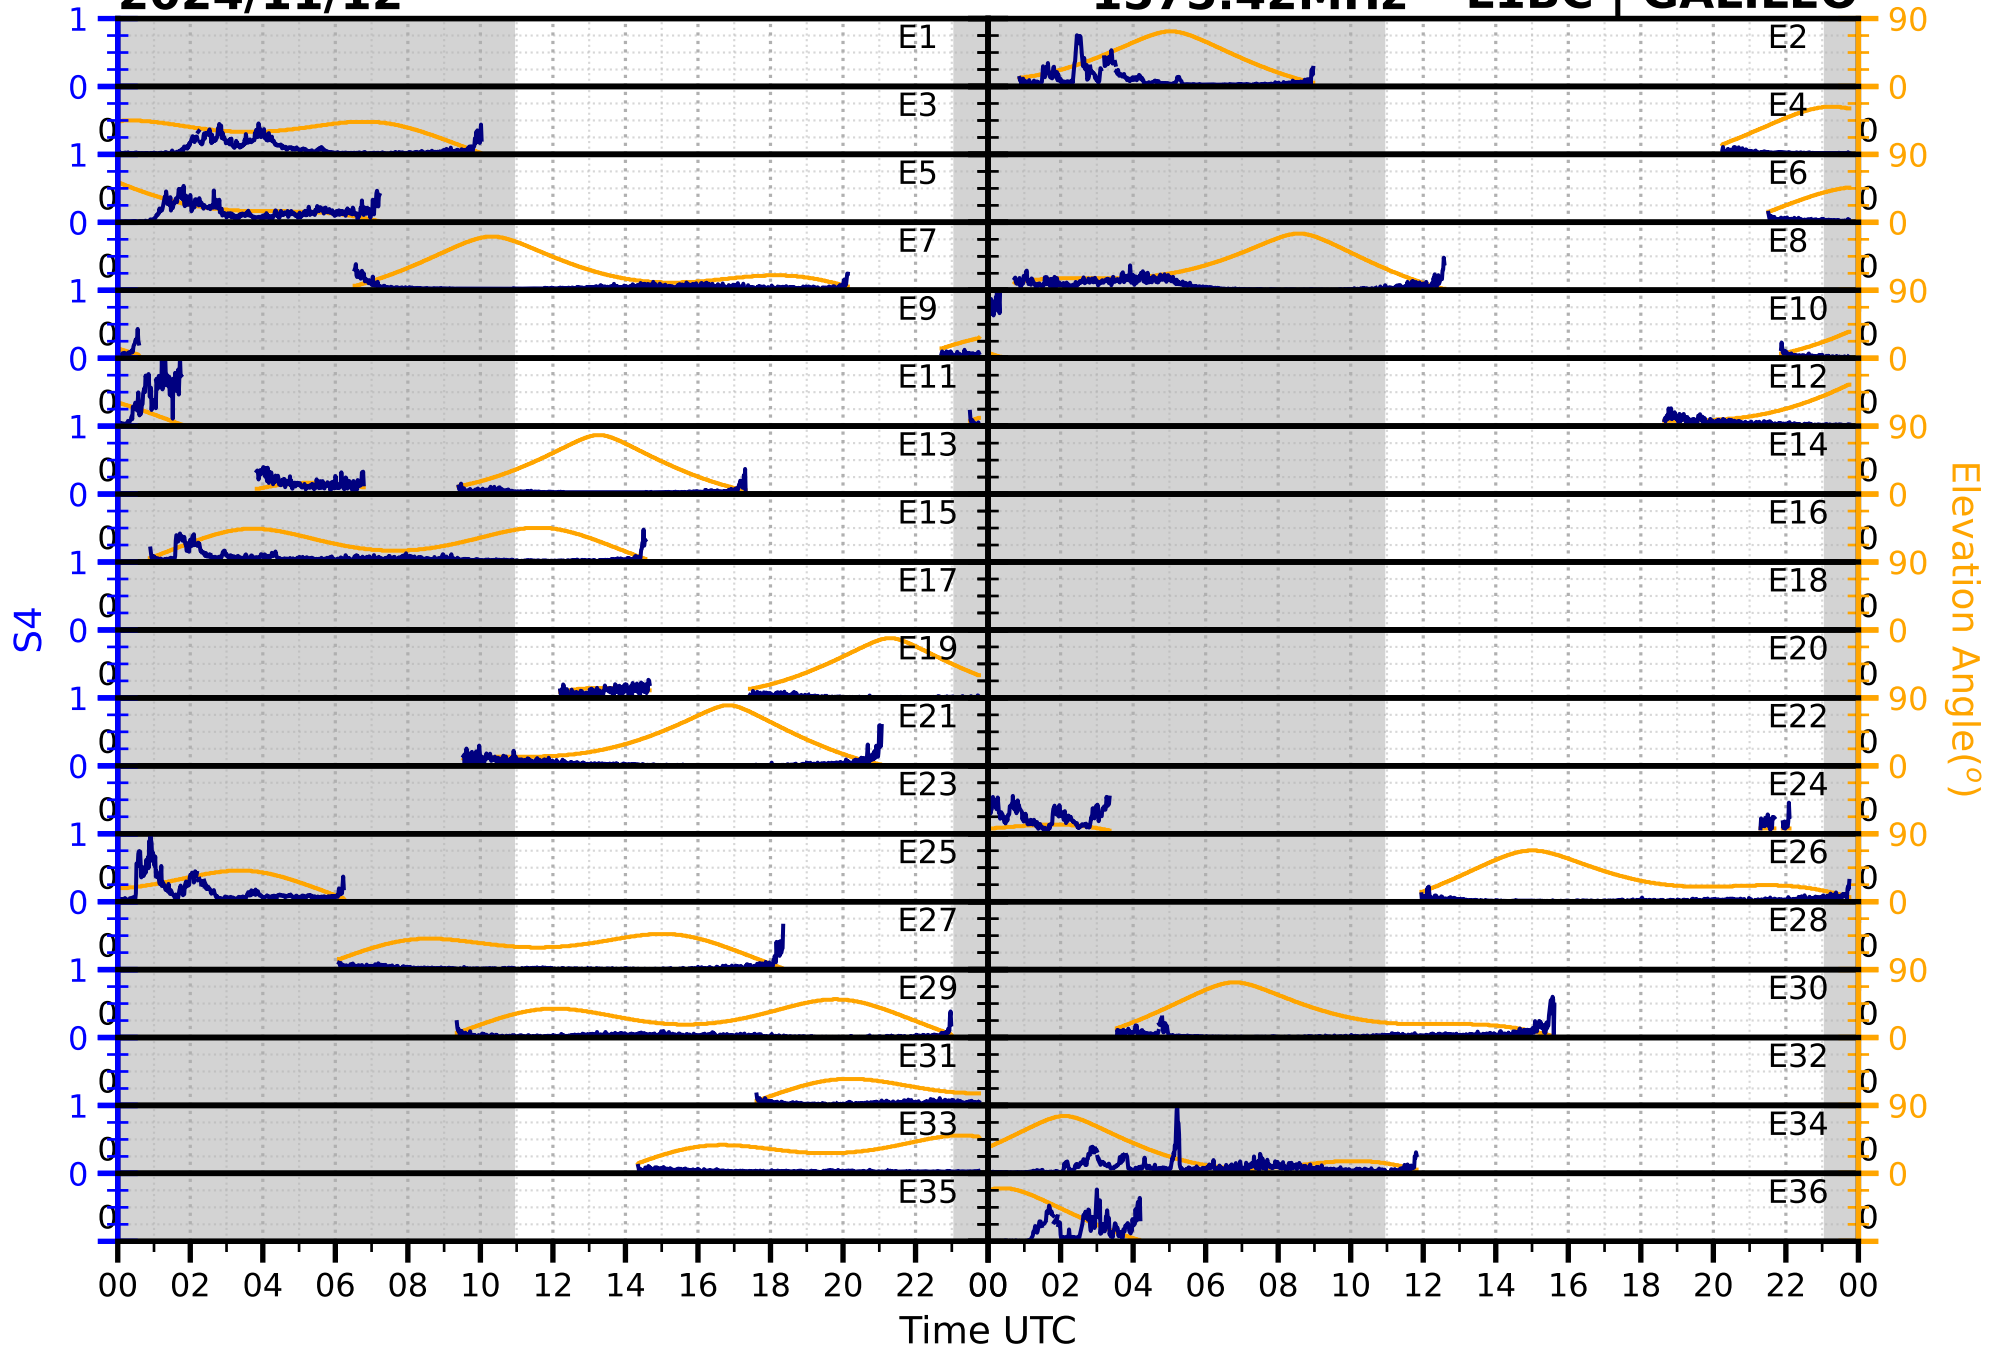

2024/11/12

S4

1575.42MHz

L1CA | GPS

2024/11/12

S4

1575.42MHz

L1BC | GALILEO

2024/11/12

S4

1602MHz

L1CA | GLONASS