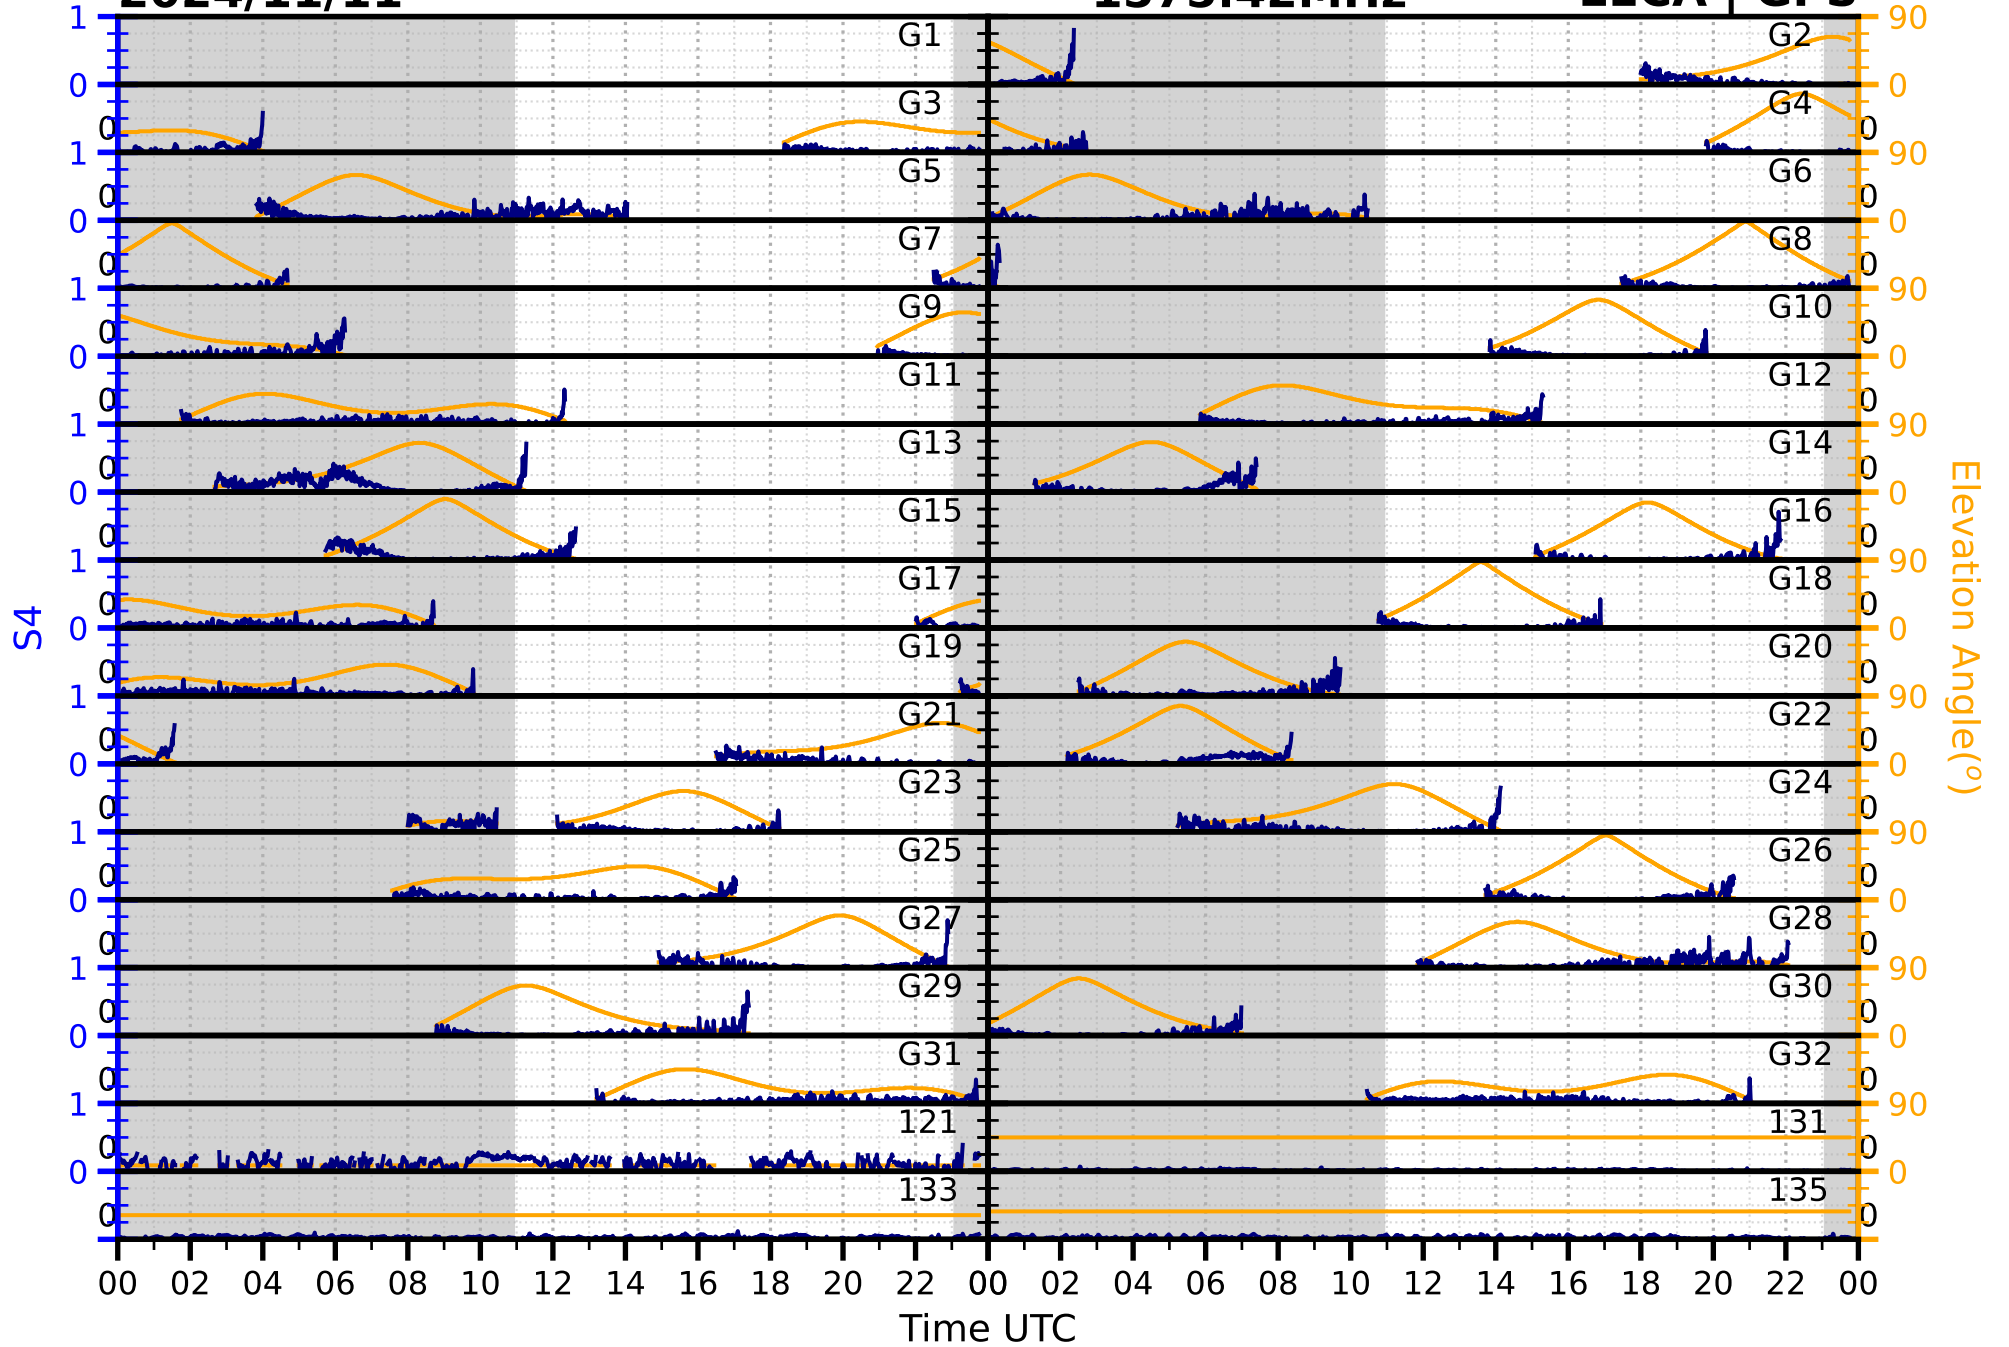

2024/11/11

S4

1575.42MHz

L1CA | GPS

2024/11/11

S4

1575.42MHz

L1BC | GALILEO

2024/11/11

S4

1602MHz

L1CA | GLONASS