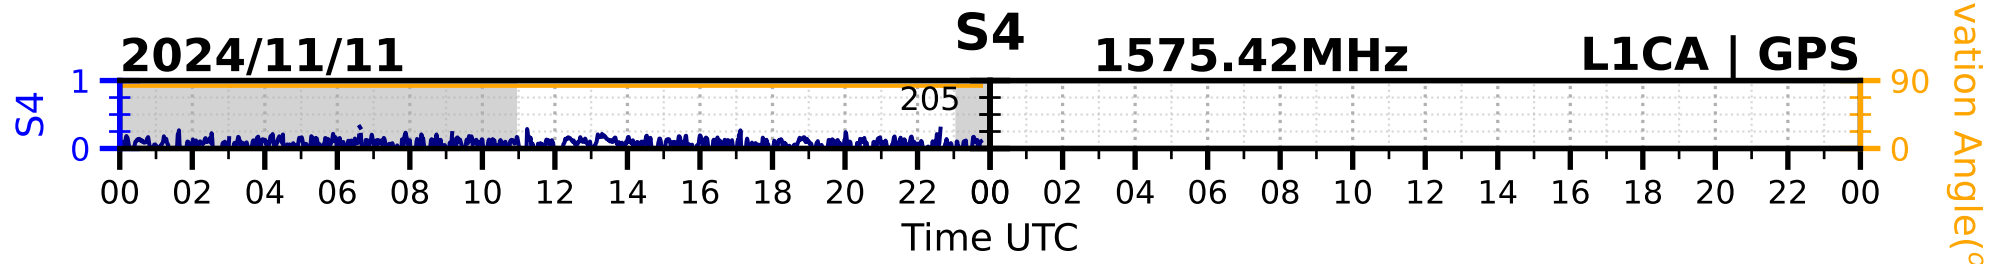

2024/11/11

S4

1575.42MHz

L1CA | GPS

2024/11/11

S4

1575.42MHz

L1BC | GALILEO

2024/11/11

S4

1602MHz

L1CA | GLONASS