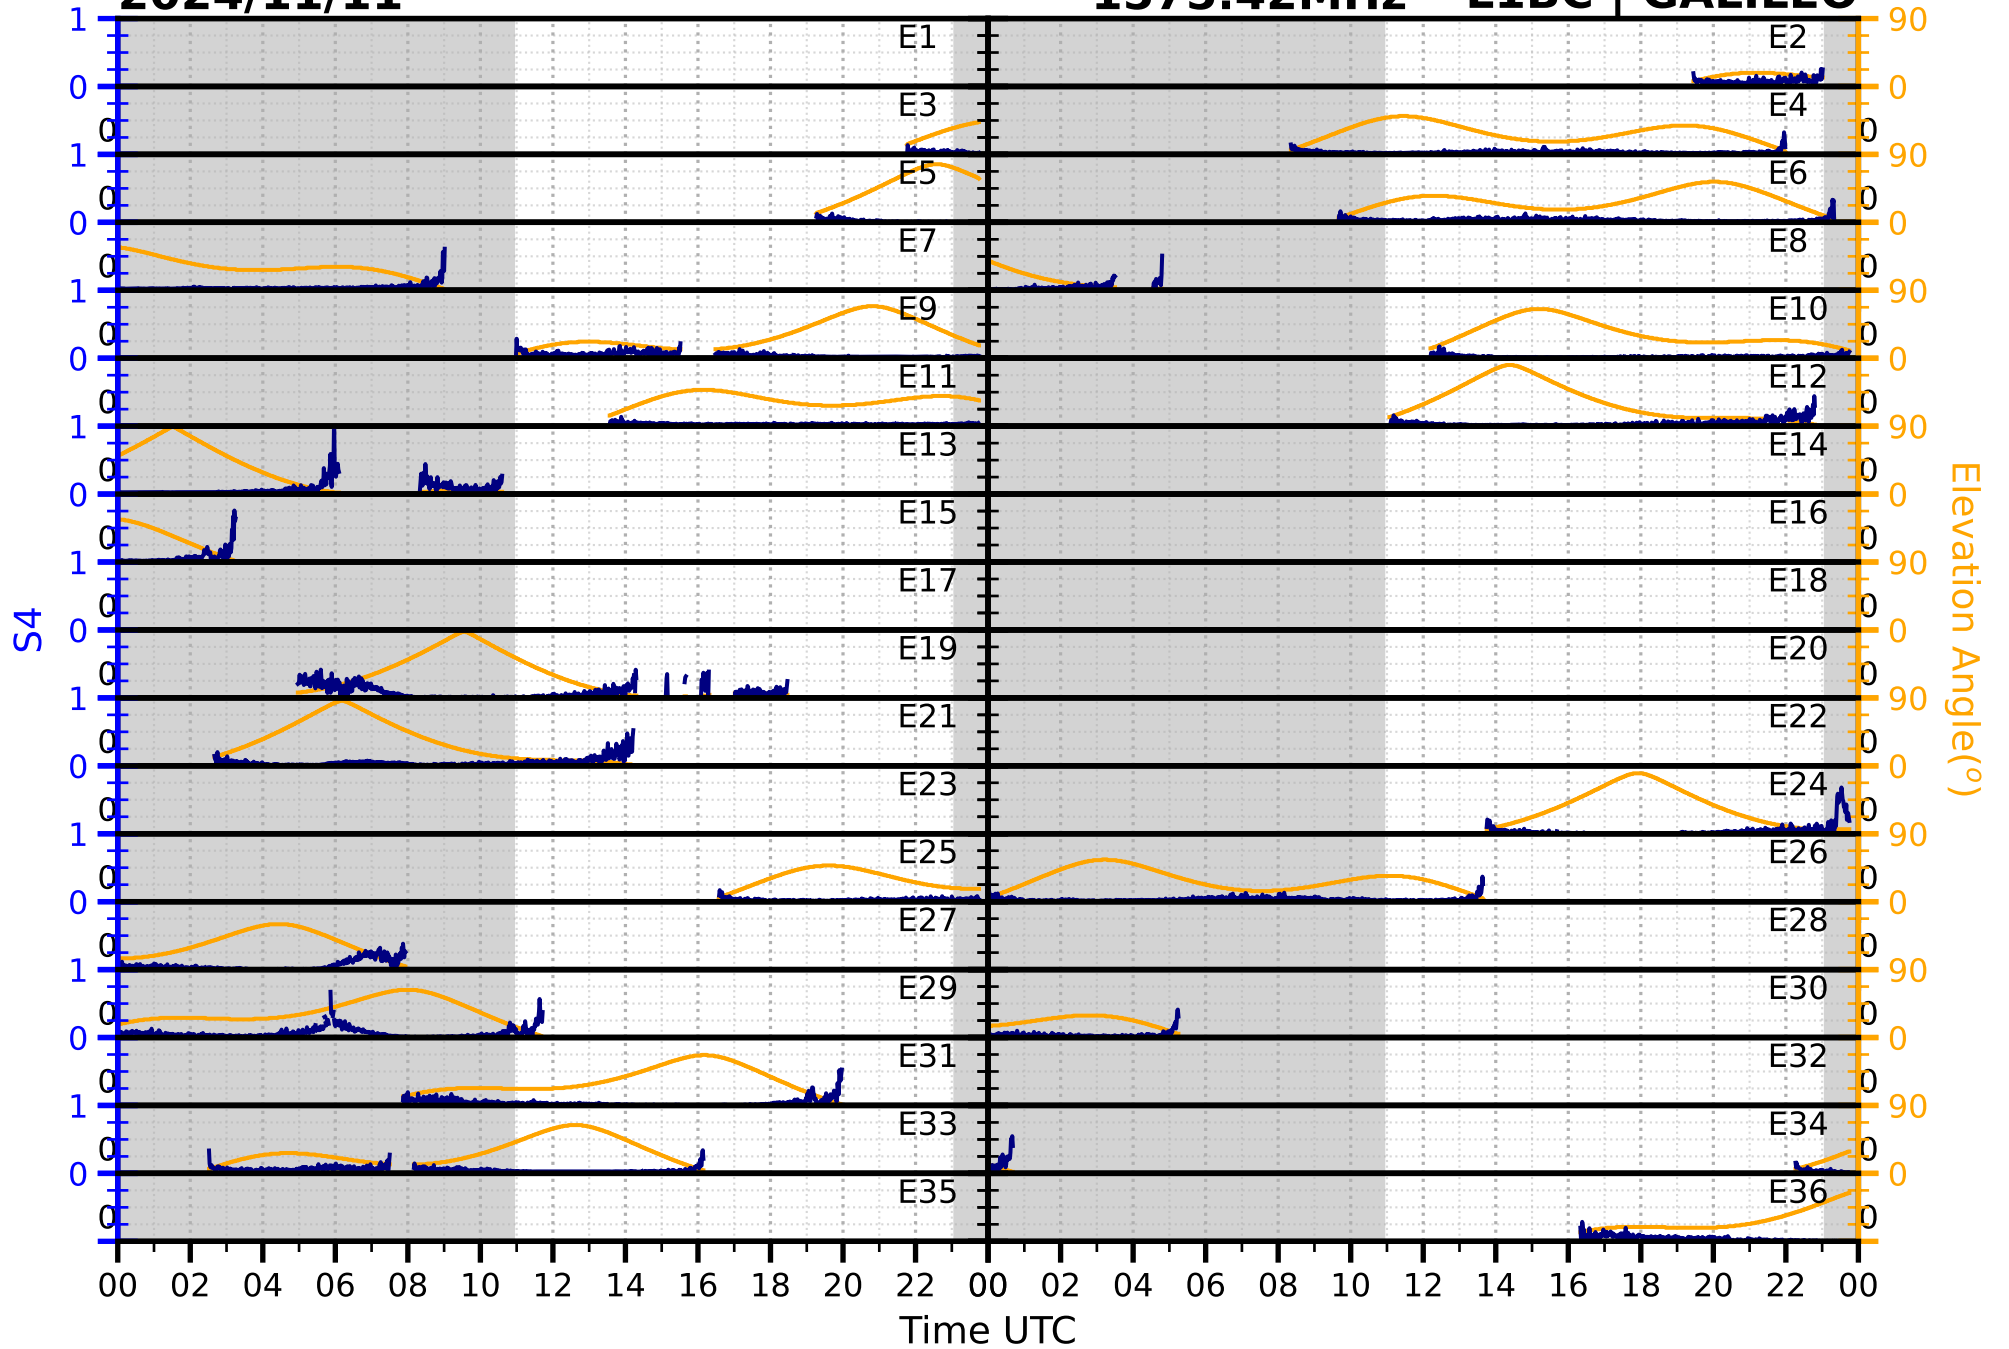

2024/11/11

S4

1575.42MHz

L1CA | GPS

2024/11/11

S4

1575.42MHz

L1BC | GALILEO

2024/11/11

S4

1602MHz

L1CA | GLONASS