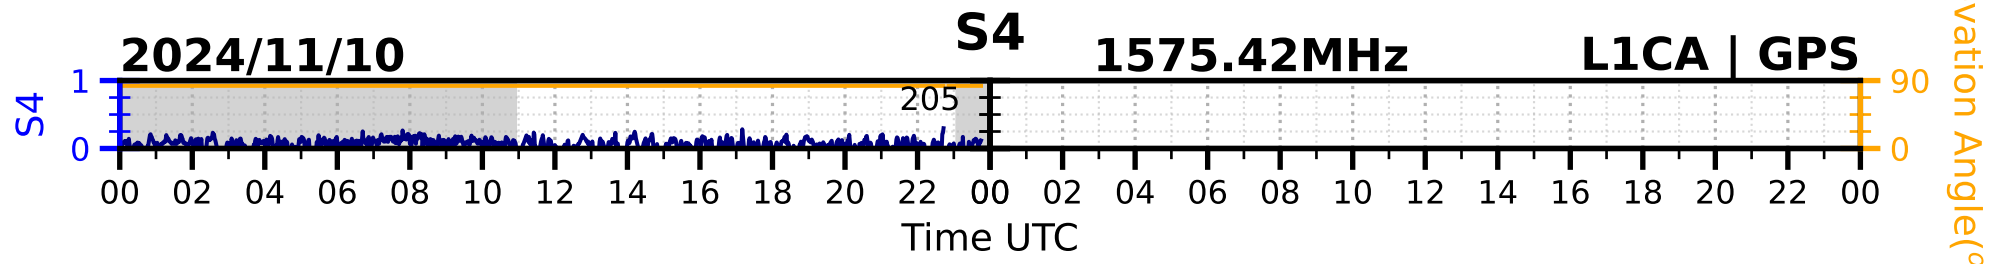

2024/11/10

S4

1575.42MHz

L1CA | GPS

2024/11/10

S4 1575.42MHz L1BC | GALILEO

2024/11/10

S4

1602MHz

L1CA | GLONASS