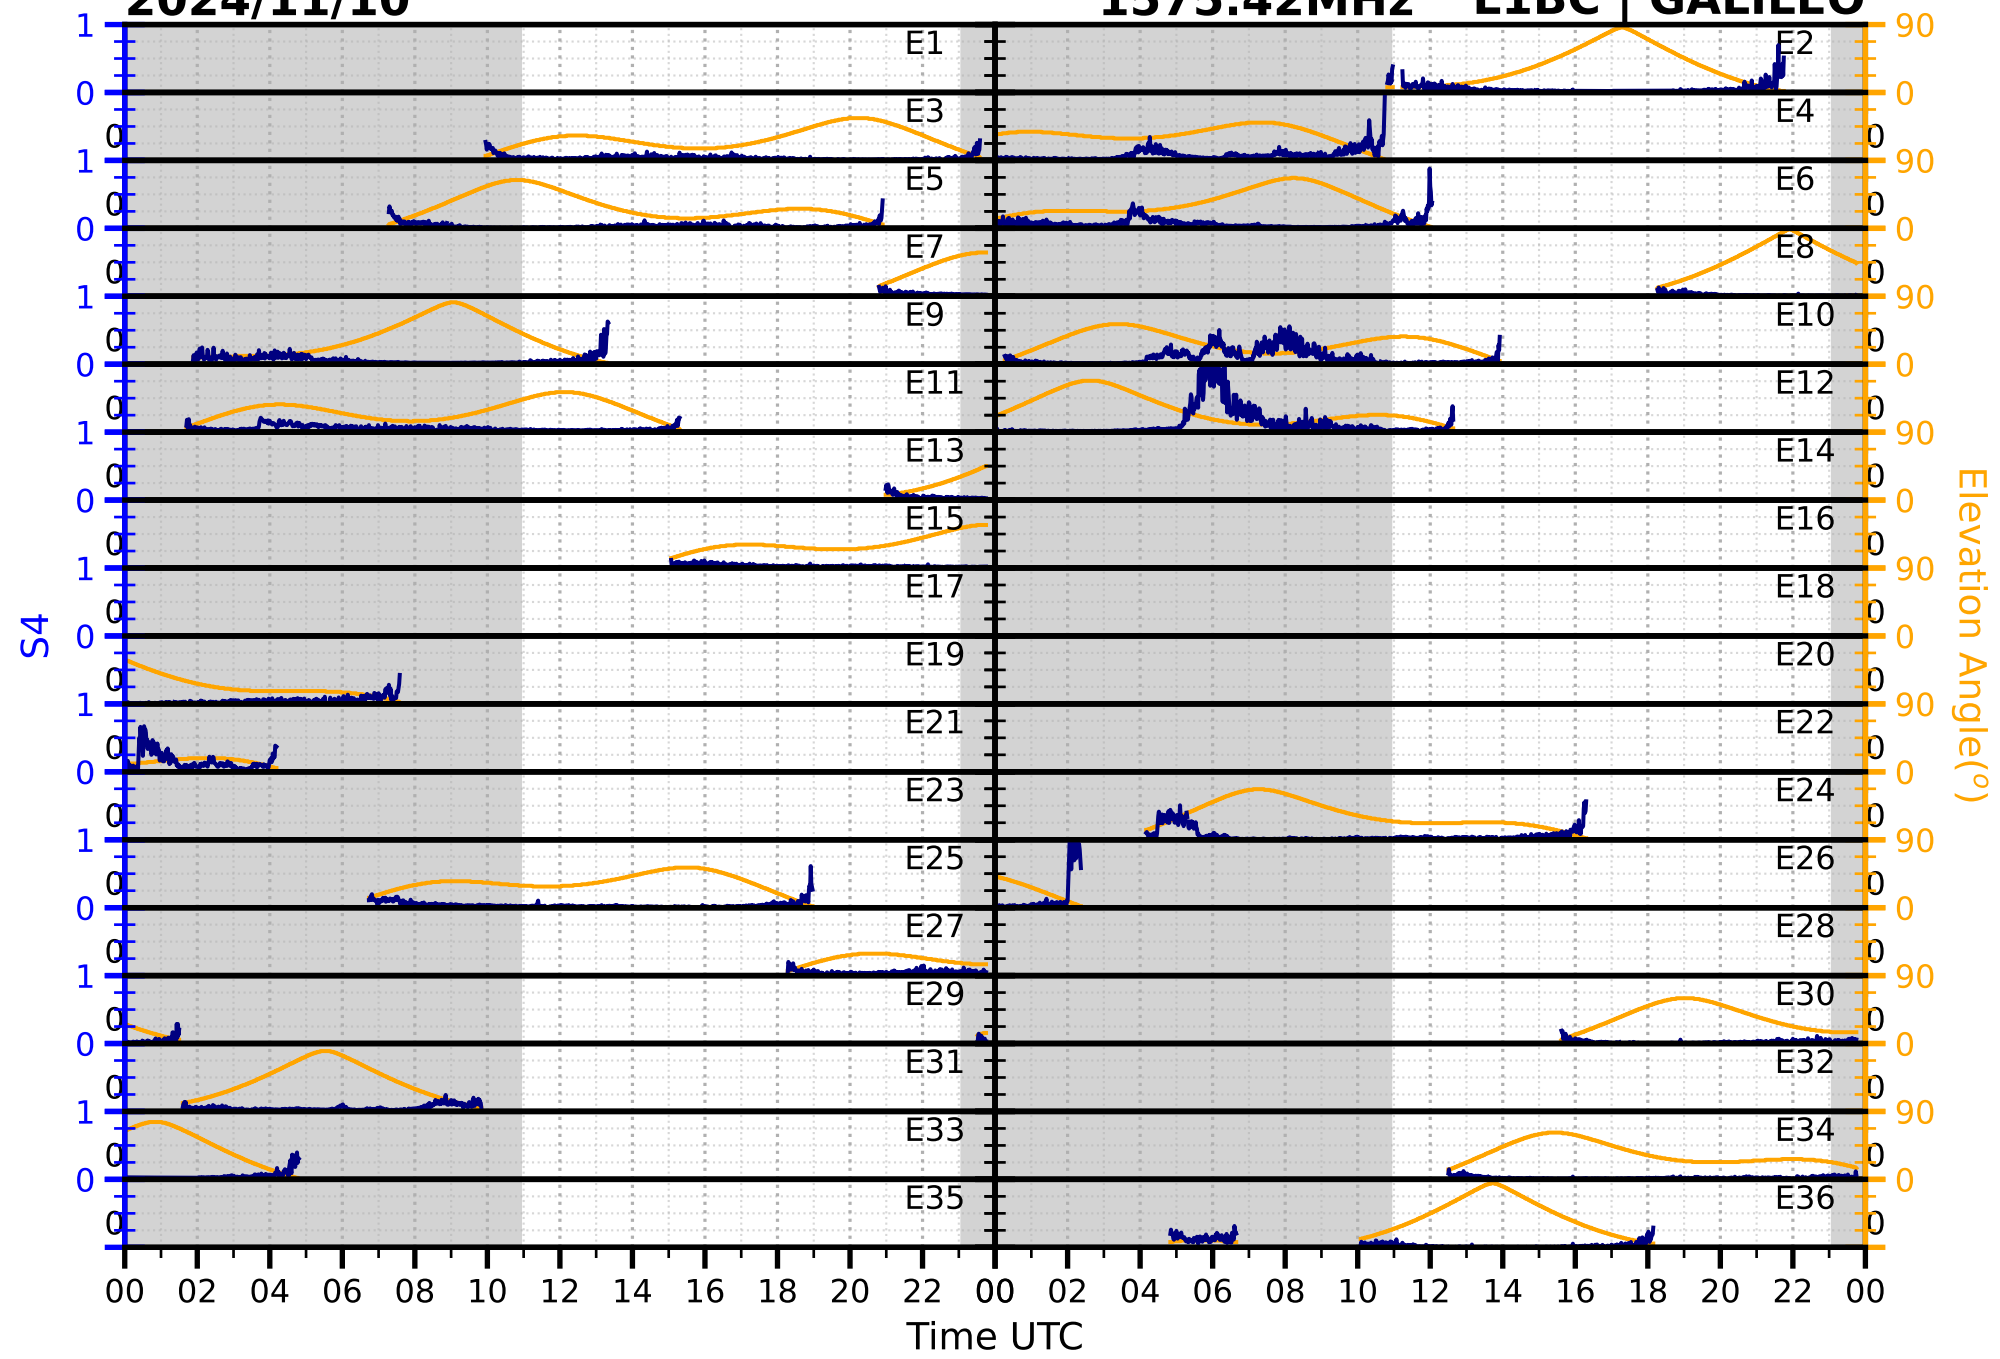

2024/11/10

S4

1575.42MHz

L1CA | GPS

2024/11/10

S4 1575.42MHz L1BC | GALILEO

2024/11/10

S4

1602MHz

L1CA | GLONASS