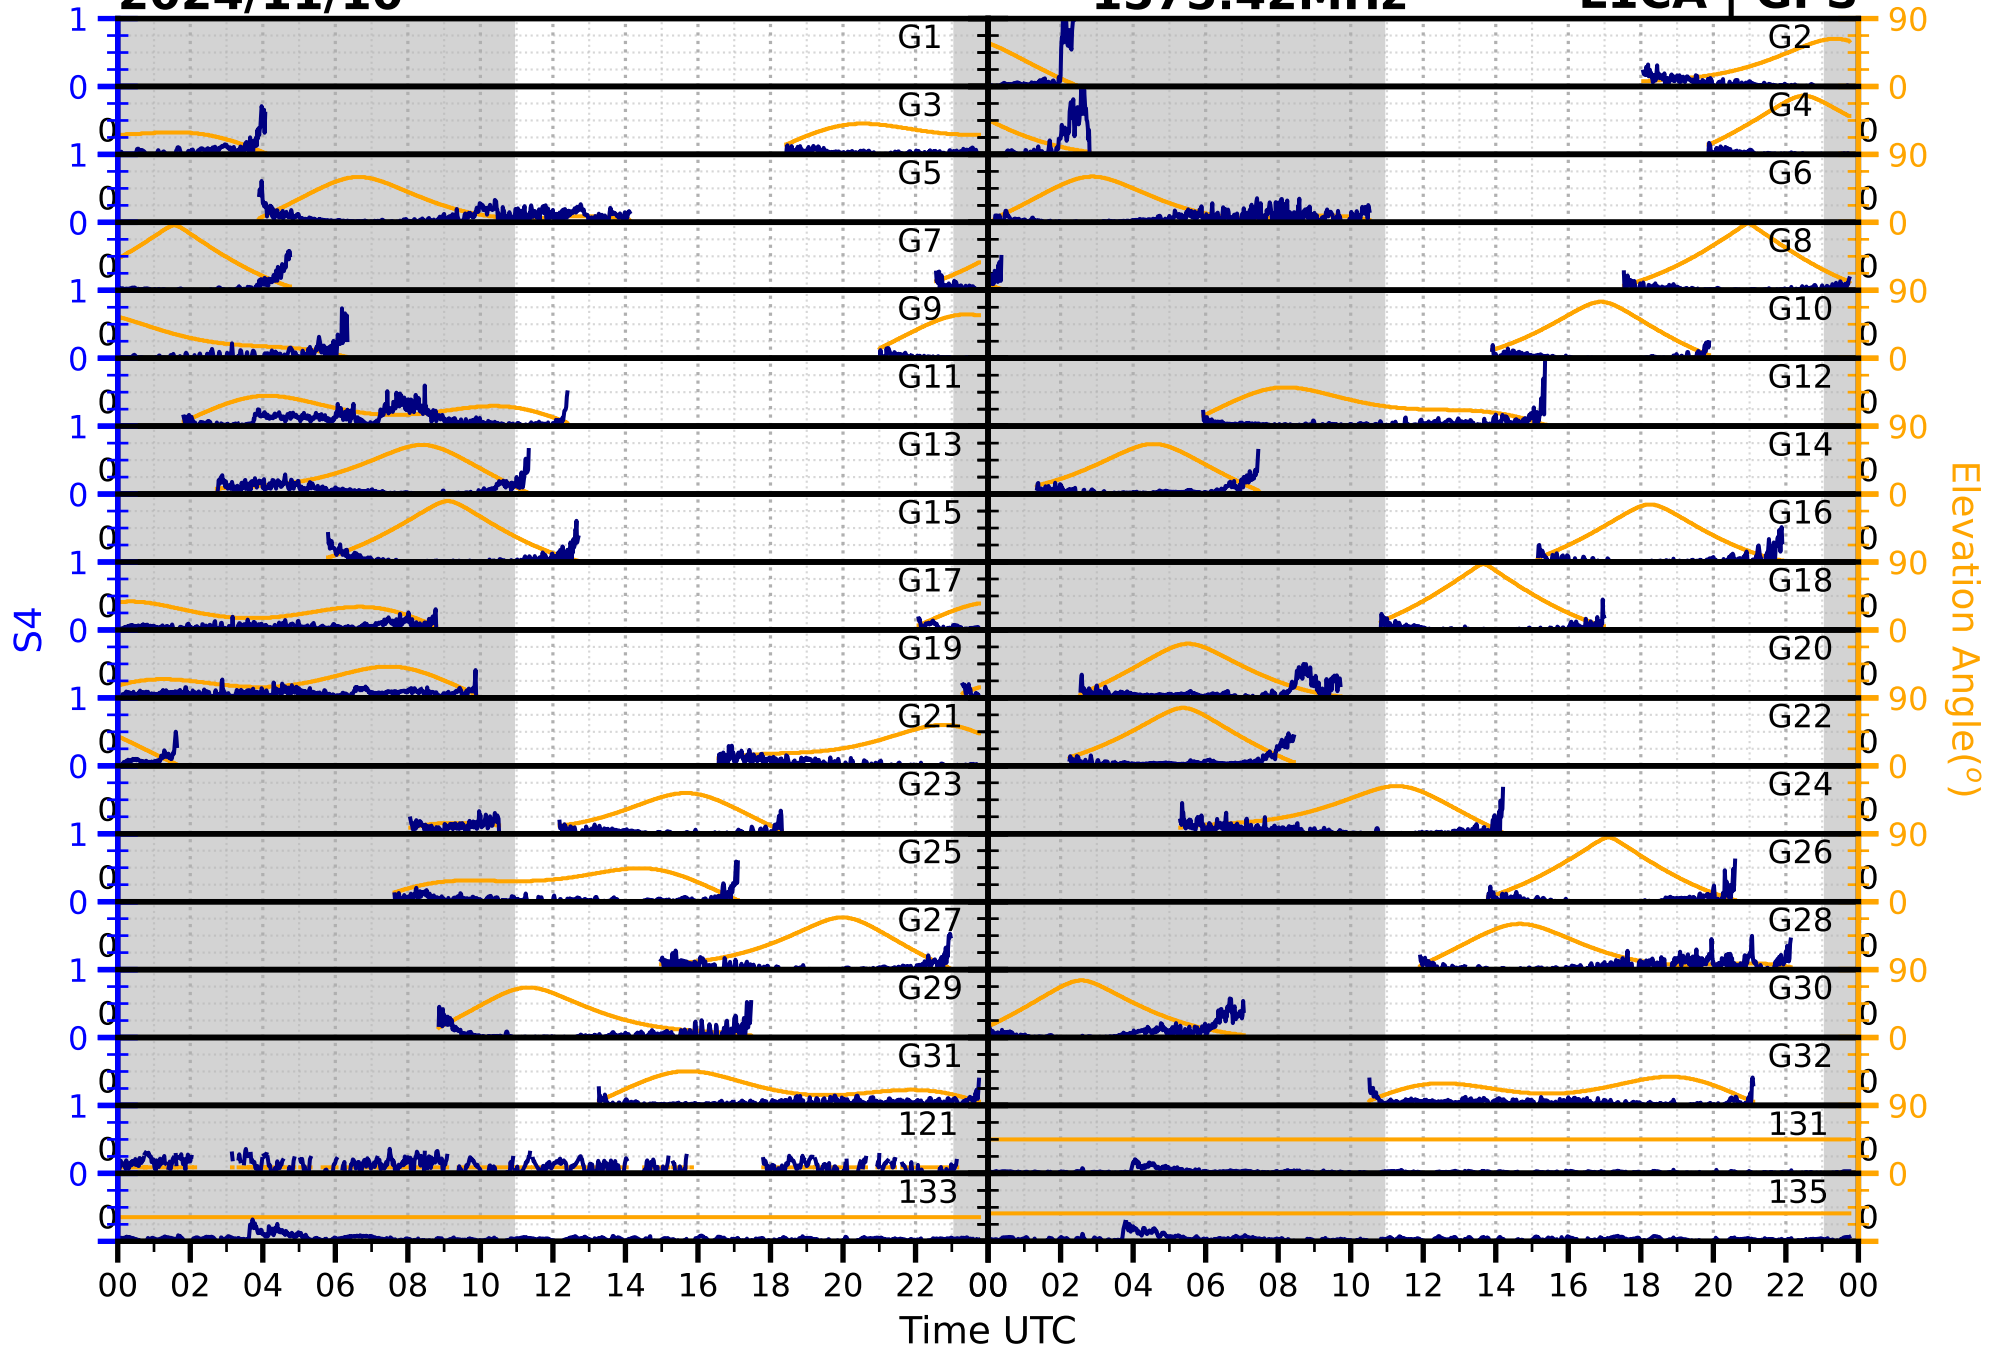

2024/11/10

S4

1575.42MHz

L1CA | GPS

2024/11/10

S4 1575.42MHz L1BC | GALILEO

2024/11/10

S4

1602MHz

L1CA | GLONASS