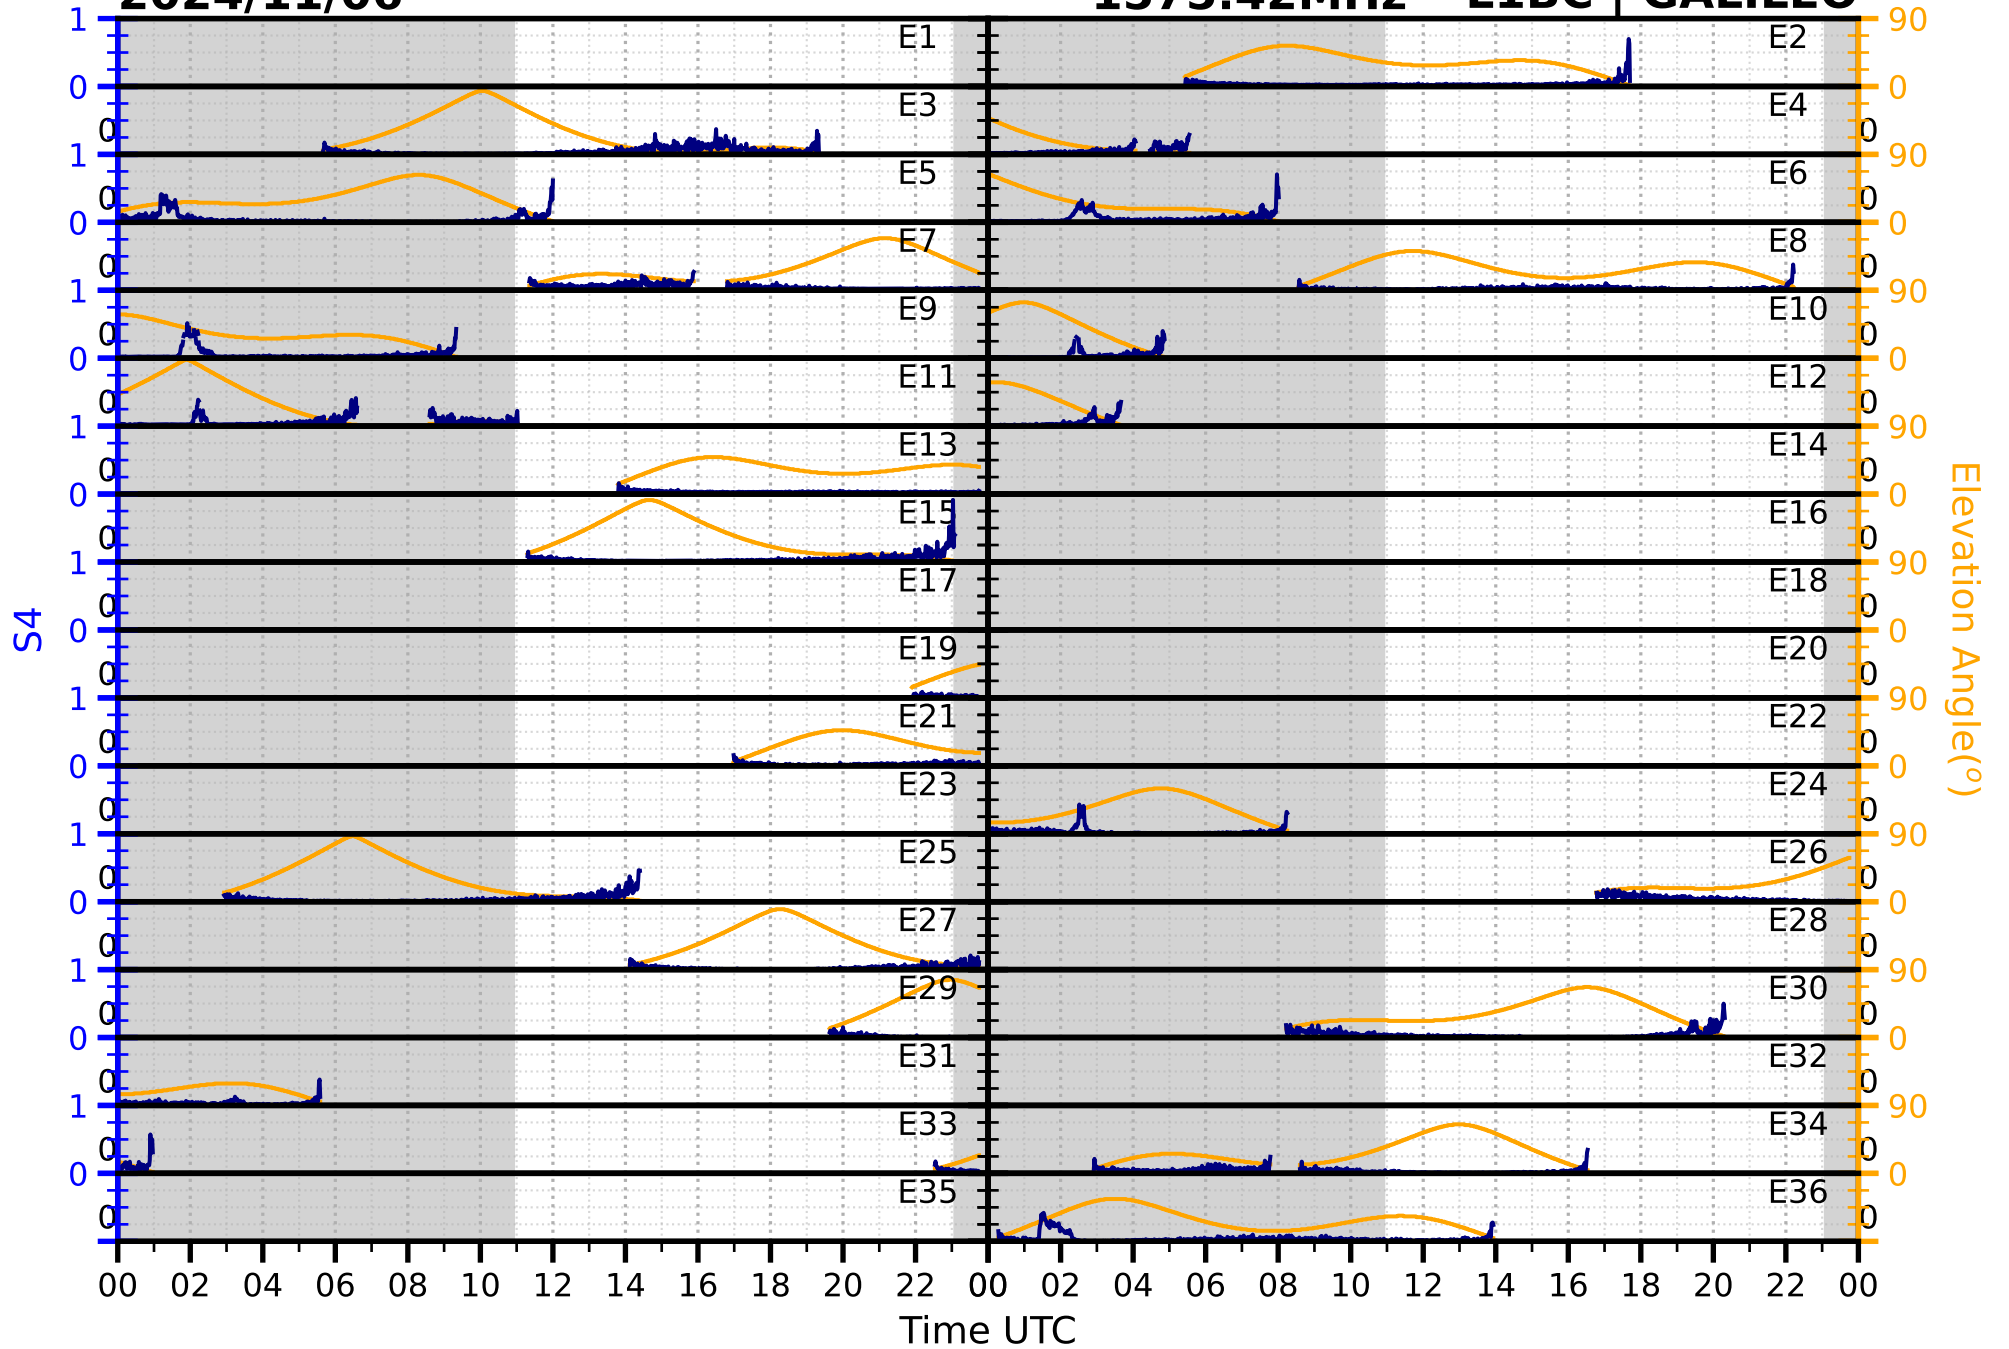

2024/11/06

S4

1575.42MHz

L1CA | GPS

2024/11/06

S4

1575.42MHz

L1BC

GALILEO

2024/11/06

S4

1602MHz

L1CA | GLONASS