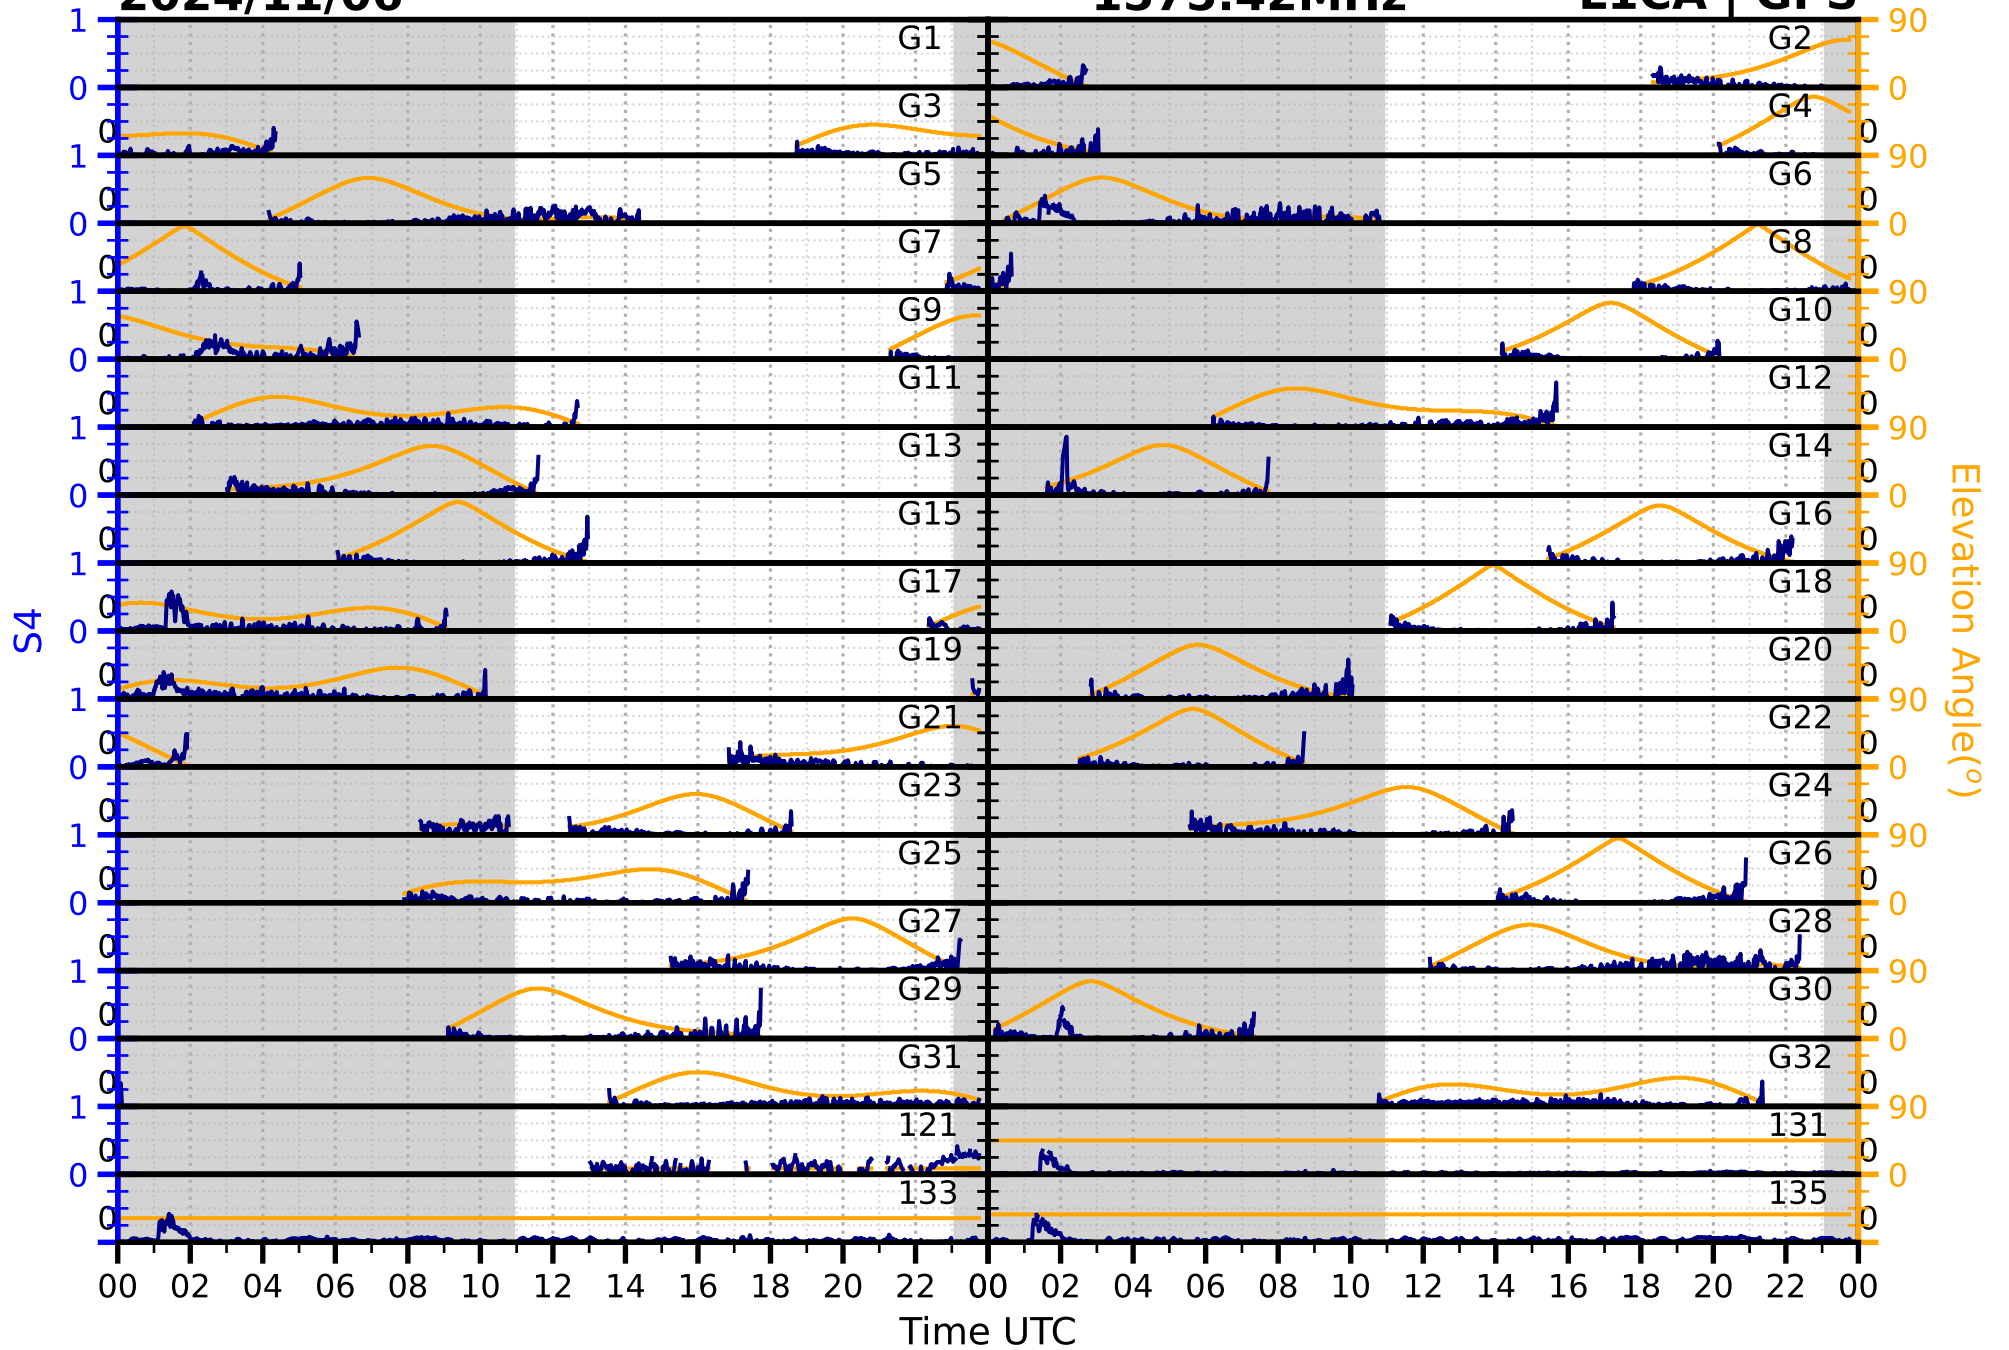

2024/11/06

S4

1575.42MHz

L1CA | GPS

2024/11/06

S4

1575.42MHz

L1BC

GALILEO

2024/11/06

S4

1602MHz

L1CA | GLONASS