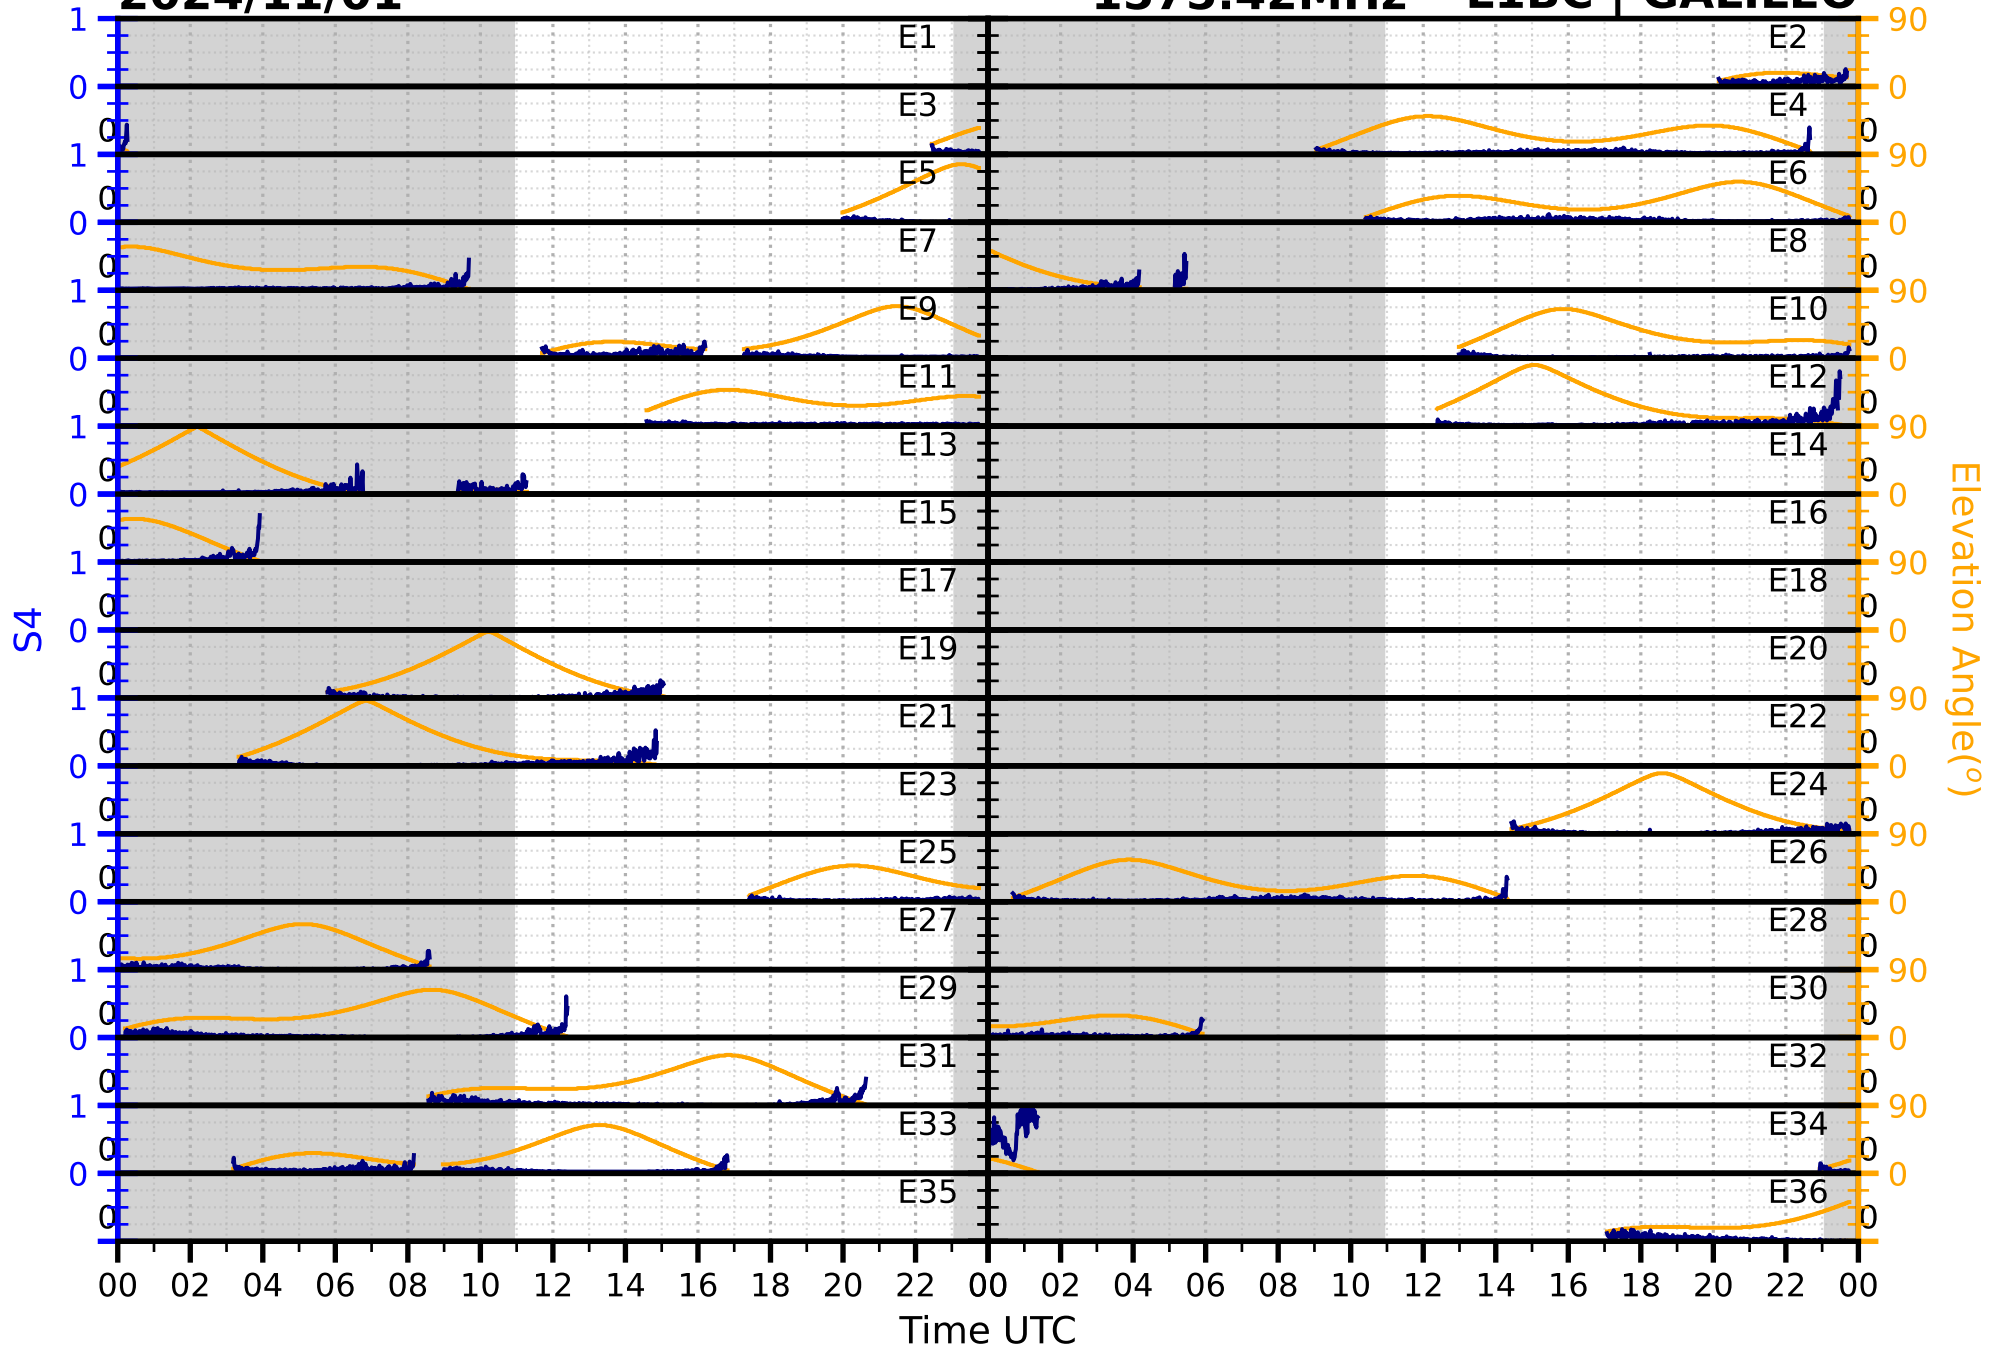

2024/11/01

S4

1575.42MHz

L1CA | GPS

2024/11/01

S4

1575.42MHz

L1BC | GALILEO

2024/11/01

S4

1602MHz

L1CA | GLONASS