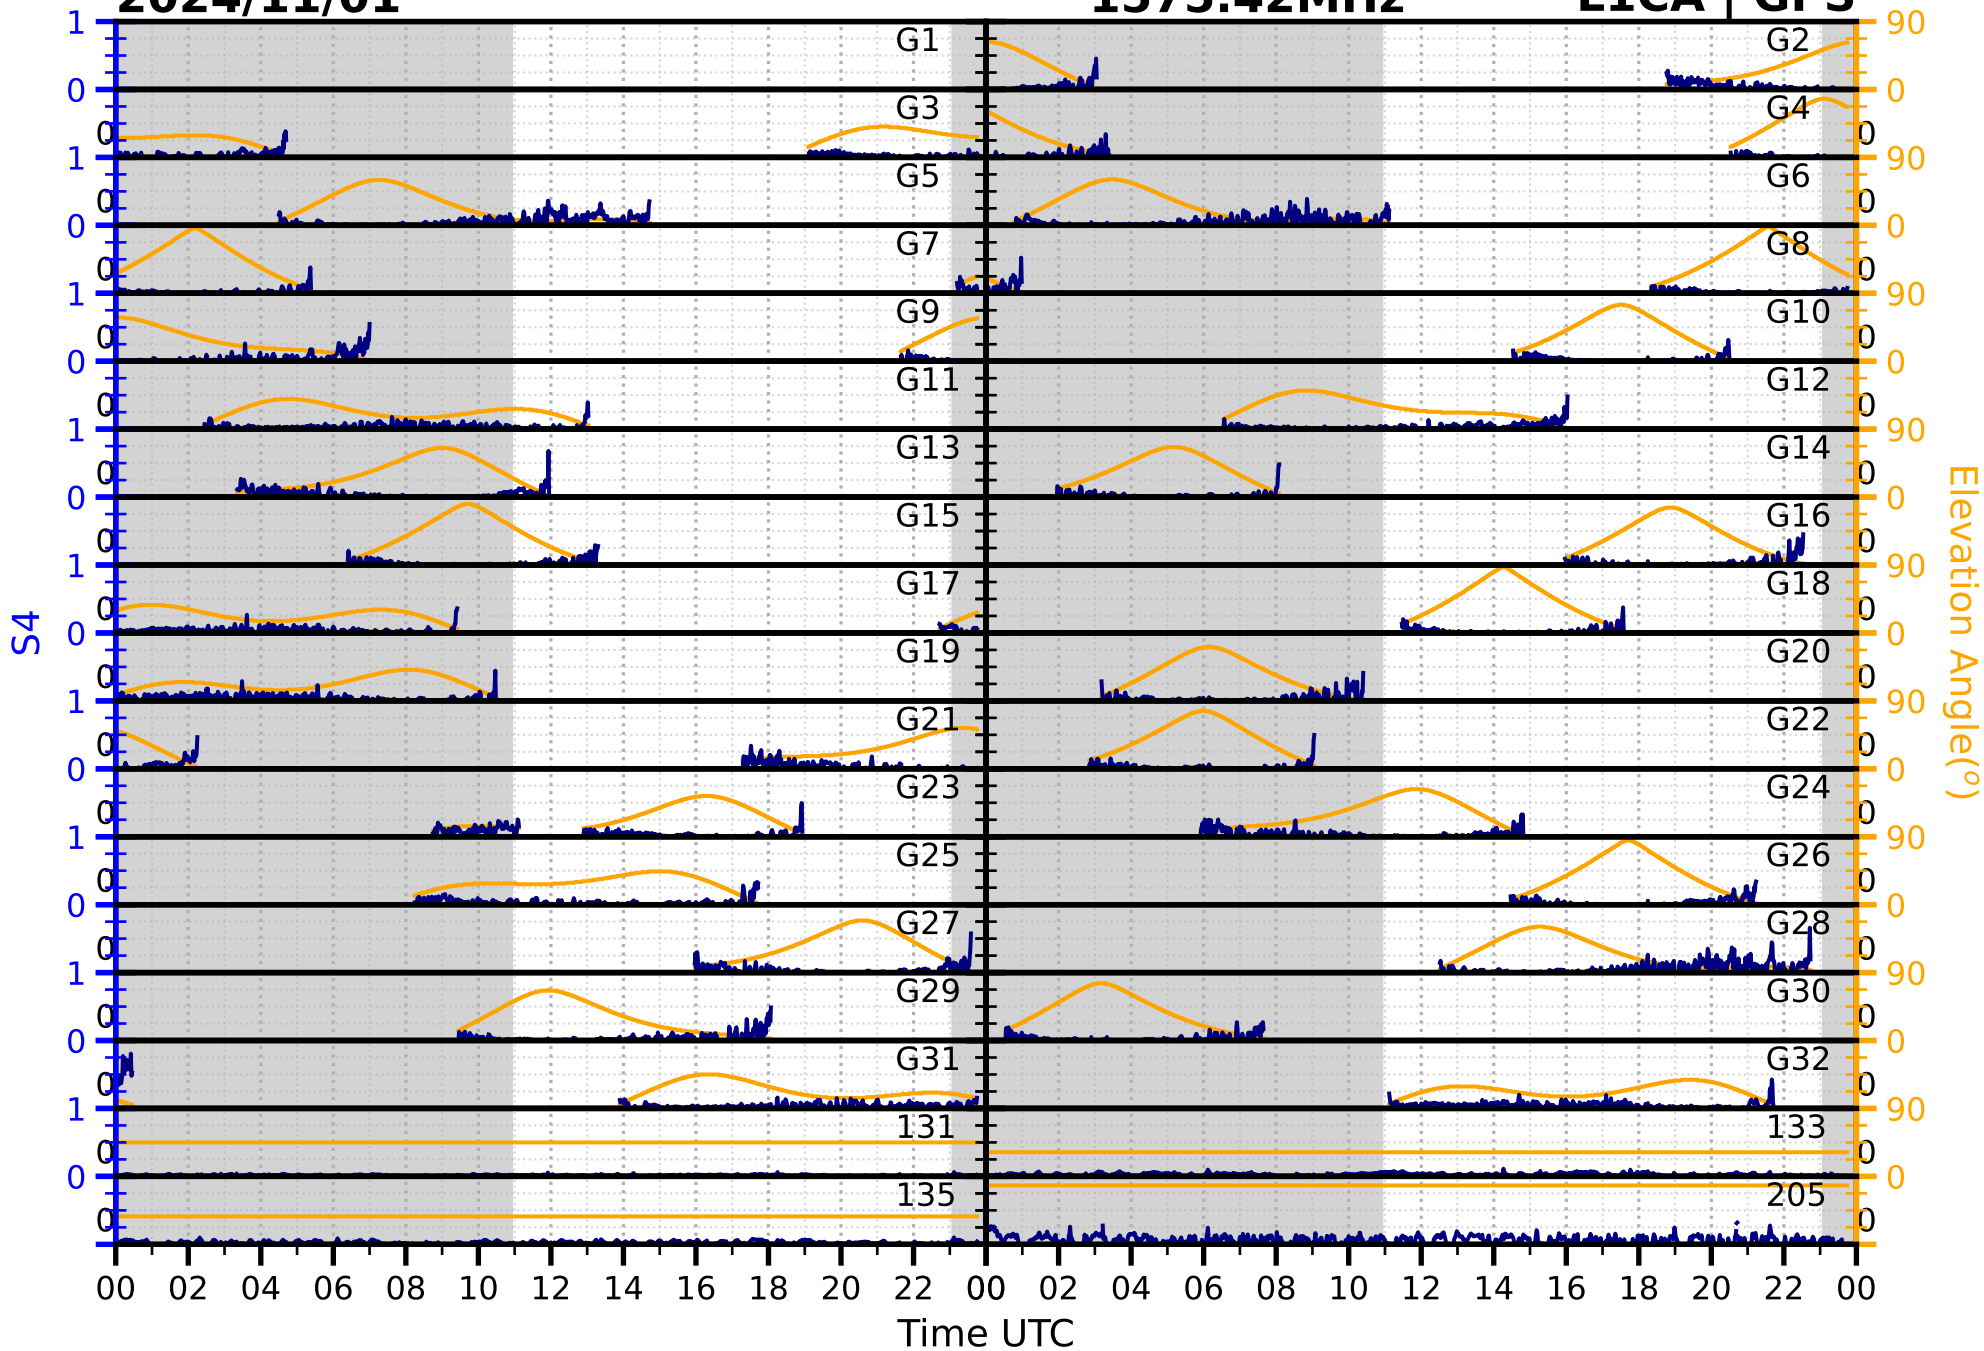

2024/11/01

S4

1575.42MHz

L1CA | GPS

2024/11/01

S4

1575.42MHz

L1BC | GALILEO

2024/11/01

S4

1602MHz

L1CA | GLONASS