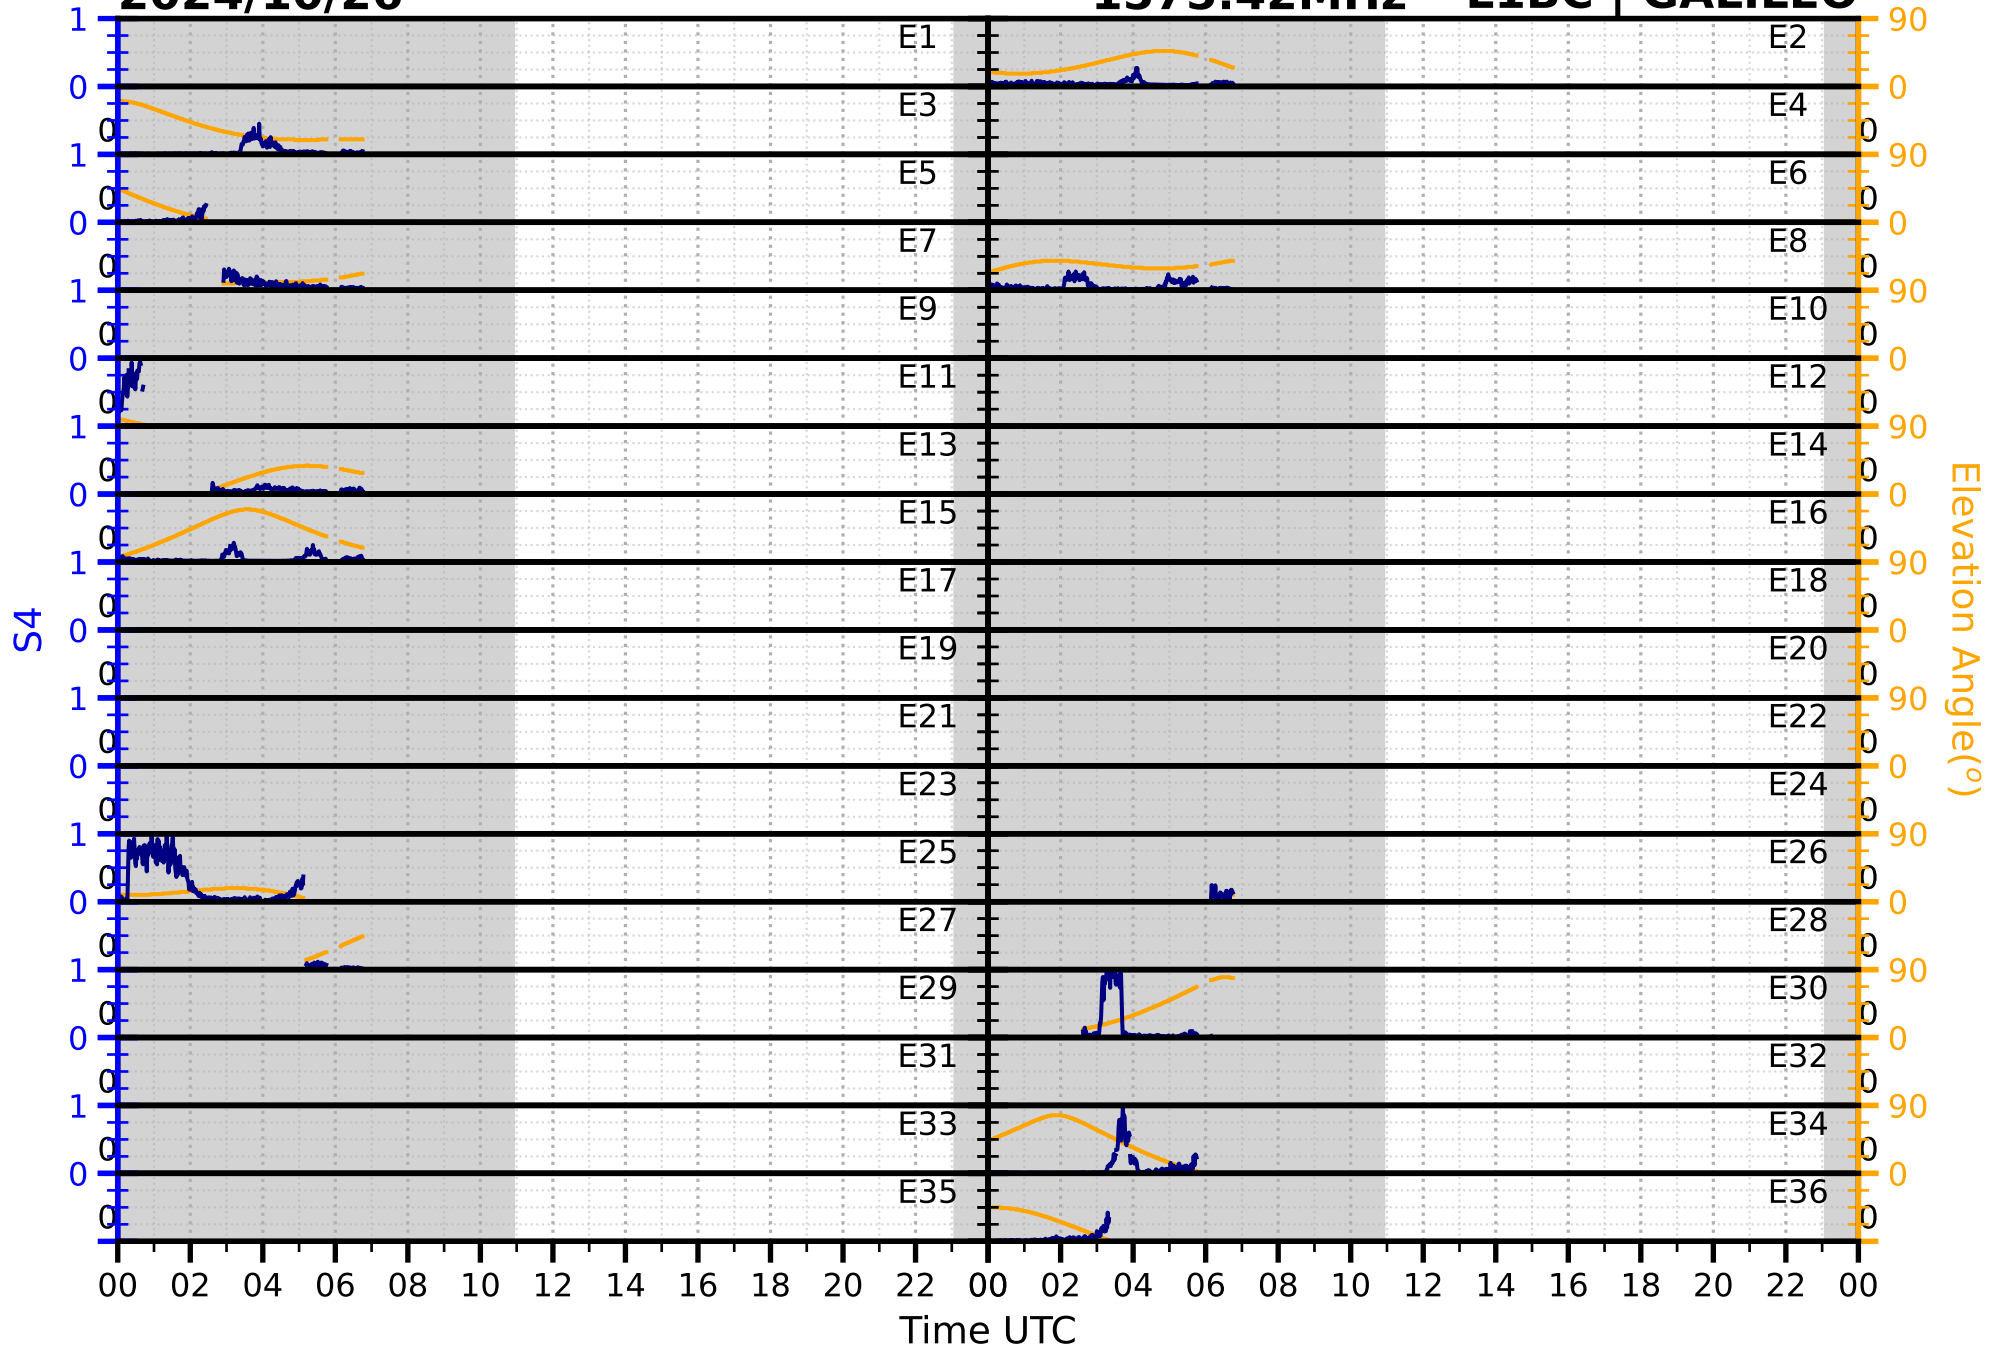

2024/10/26

S4 1575.42MHz

L1CA | GPS

2024/10/26

S4

1575.42MHz

L1BC | GALILEO

2024/10/26

S4

1602MHz

L1CA | GLONASS