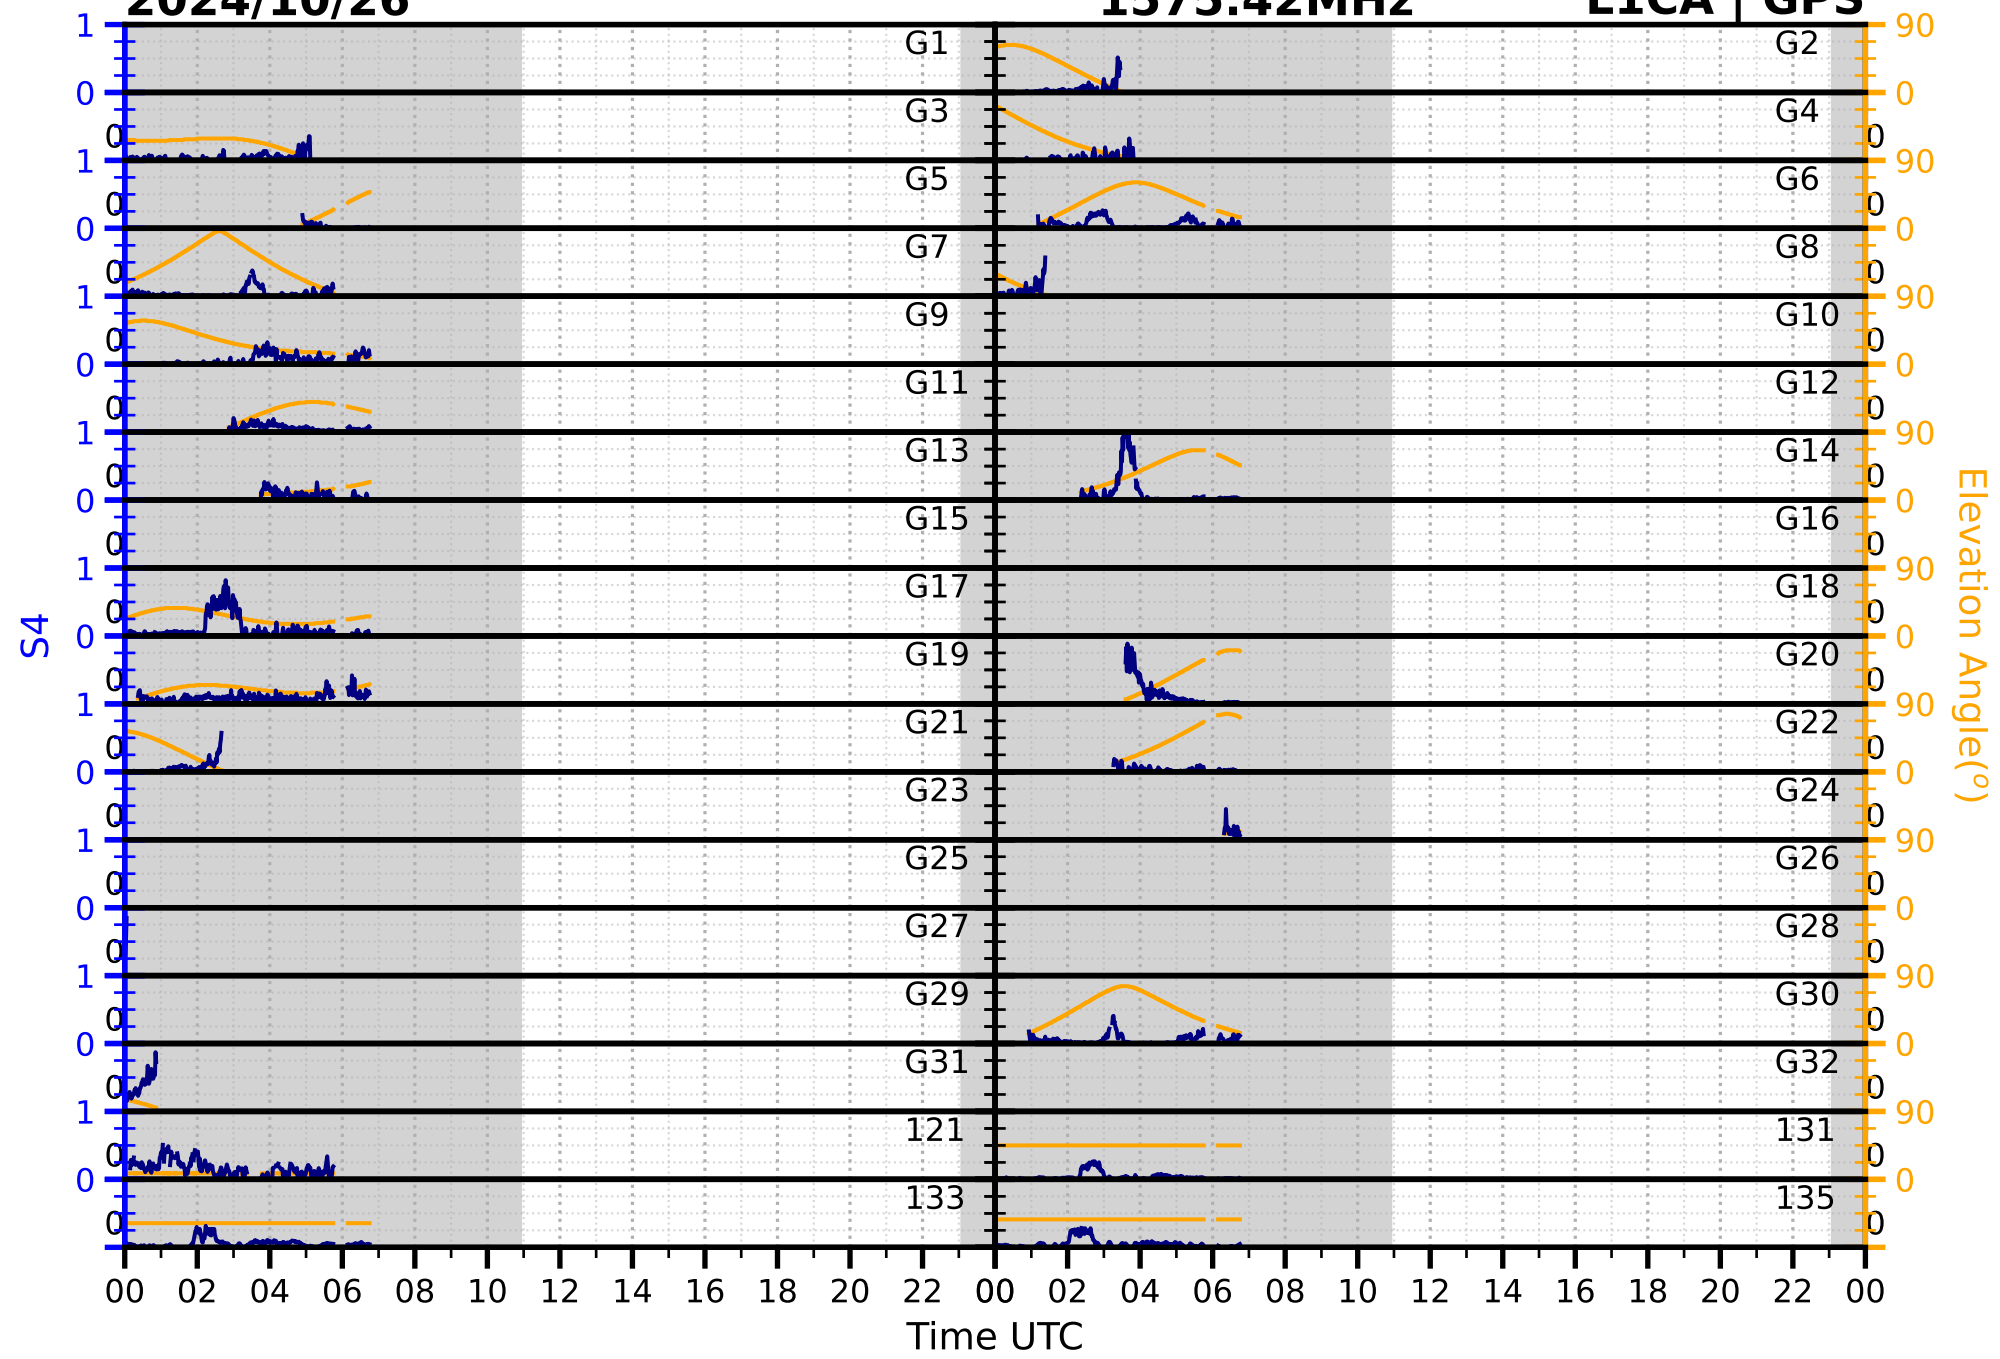

2024/10/26

S4 1575.42MHz

L1CA | GPS

2024/10/26

S4

1575.42MHz

L1BC | GALILEO

2024/10/26

S4

1602MHz

L1CA | GLONASS