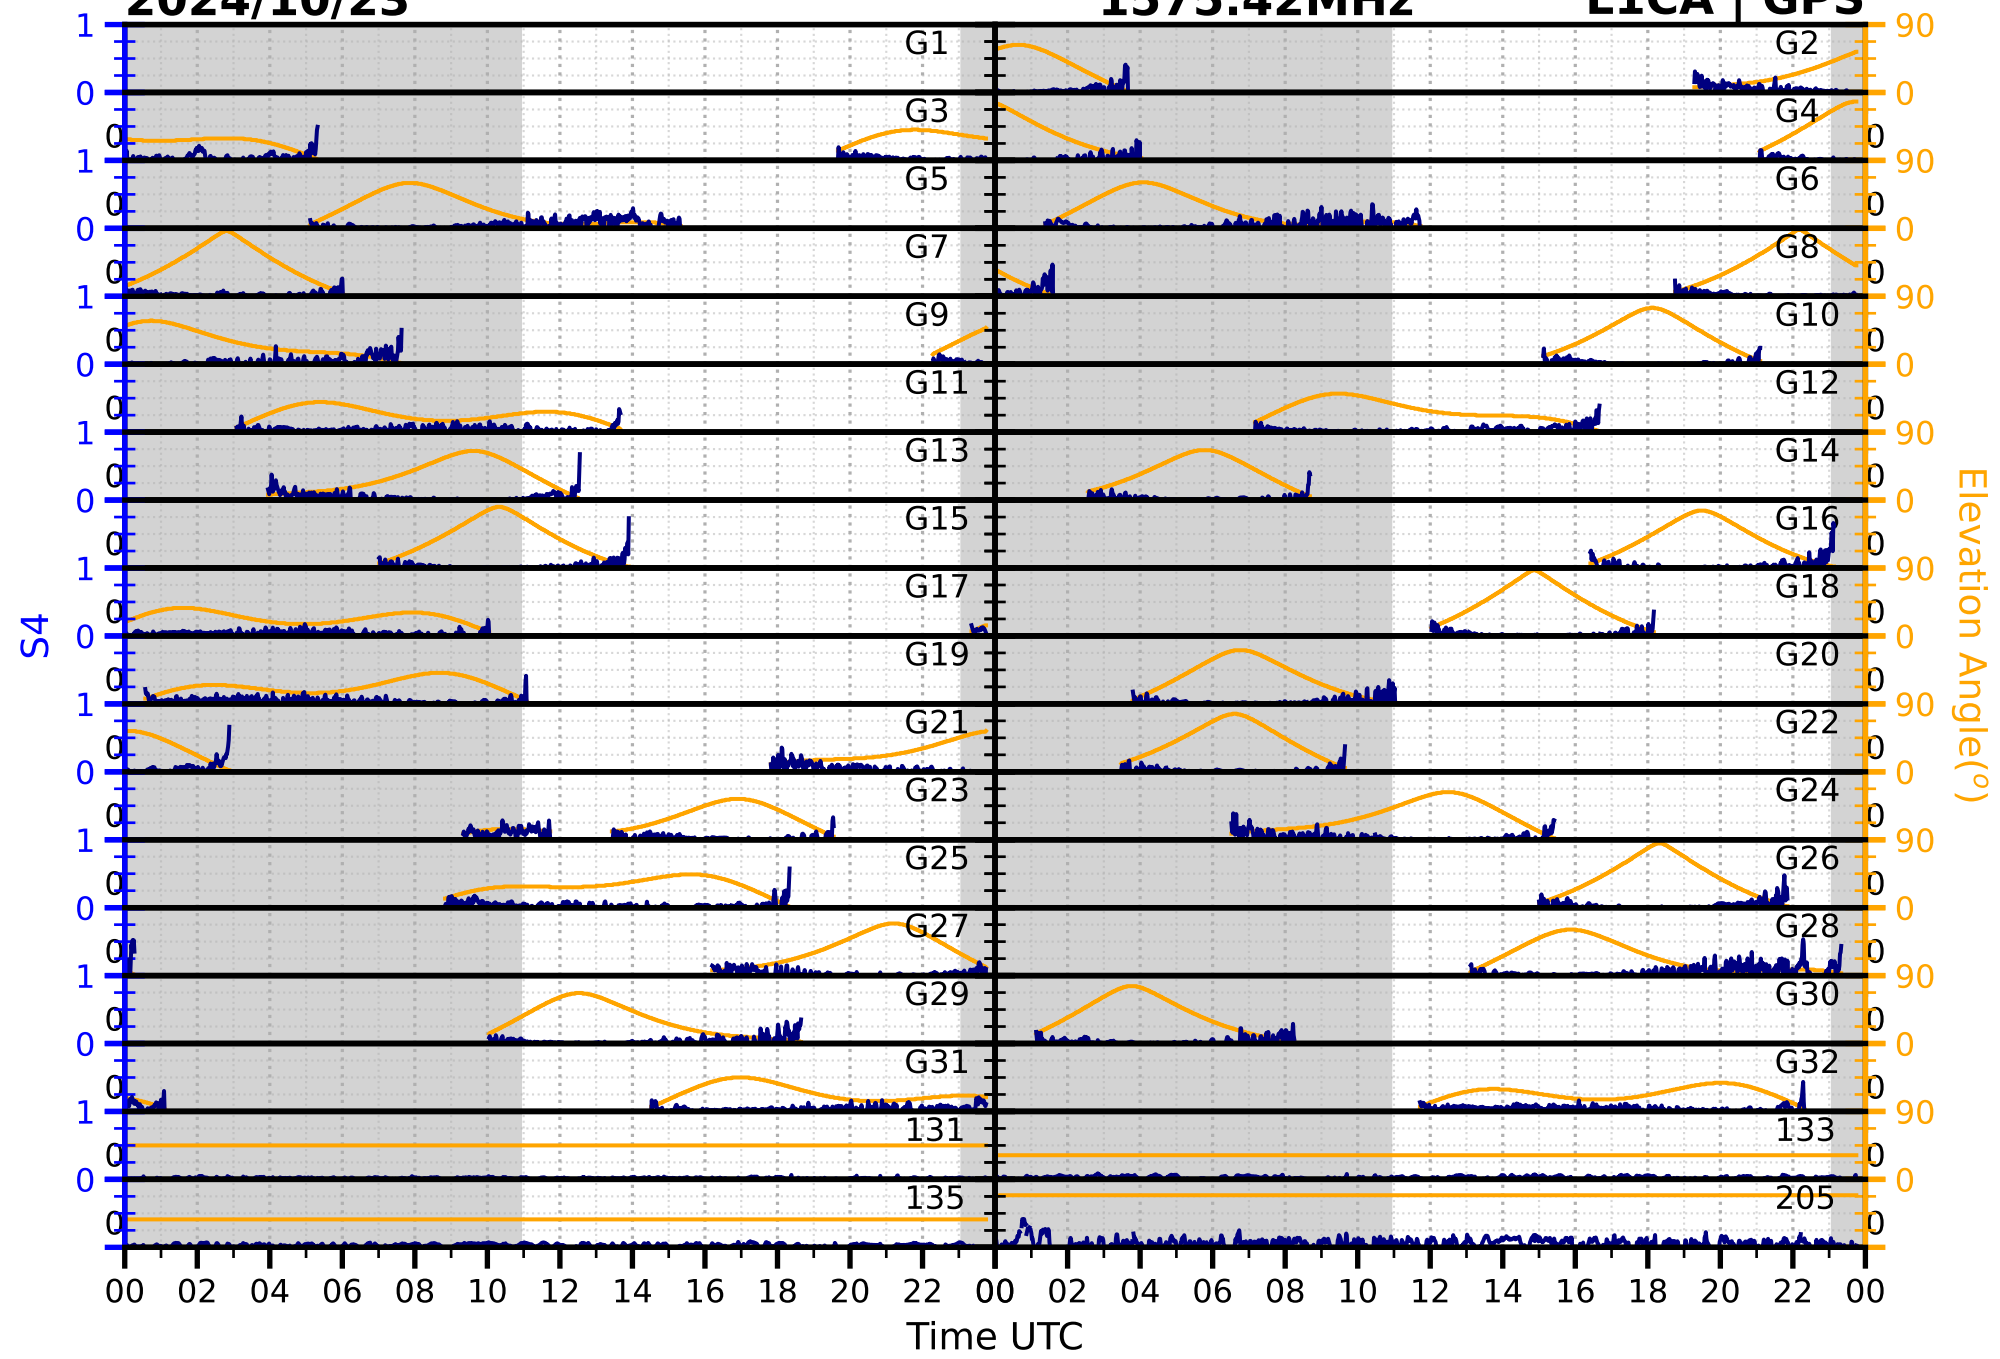

2024/10/23

S4 1575.42MHz

L1CA | GPS

2024/10/23

S4

1575.42MHz

L1BC | GALILEO

2024/10/23

S4

1602MHz

L1CA | GLONASS