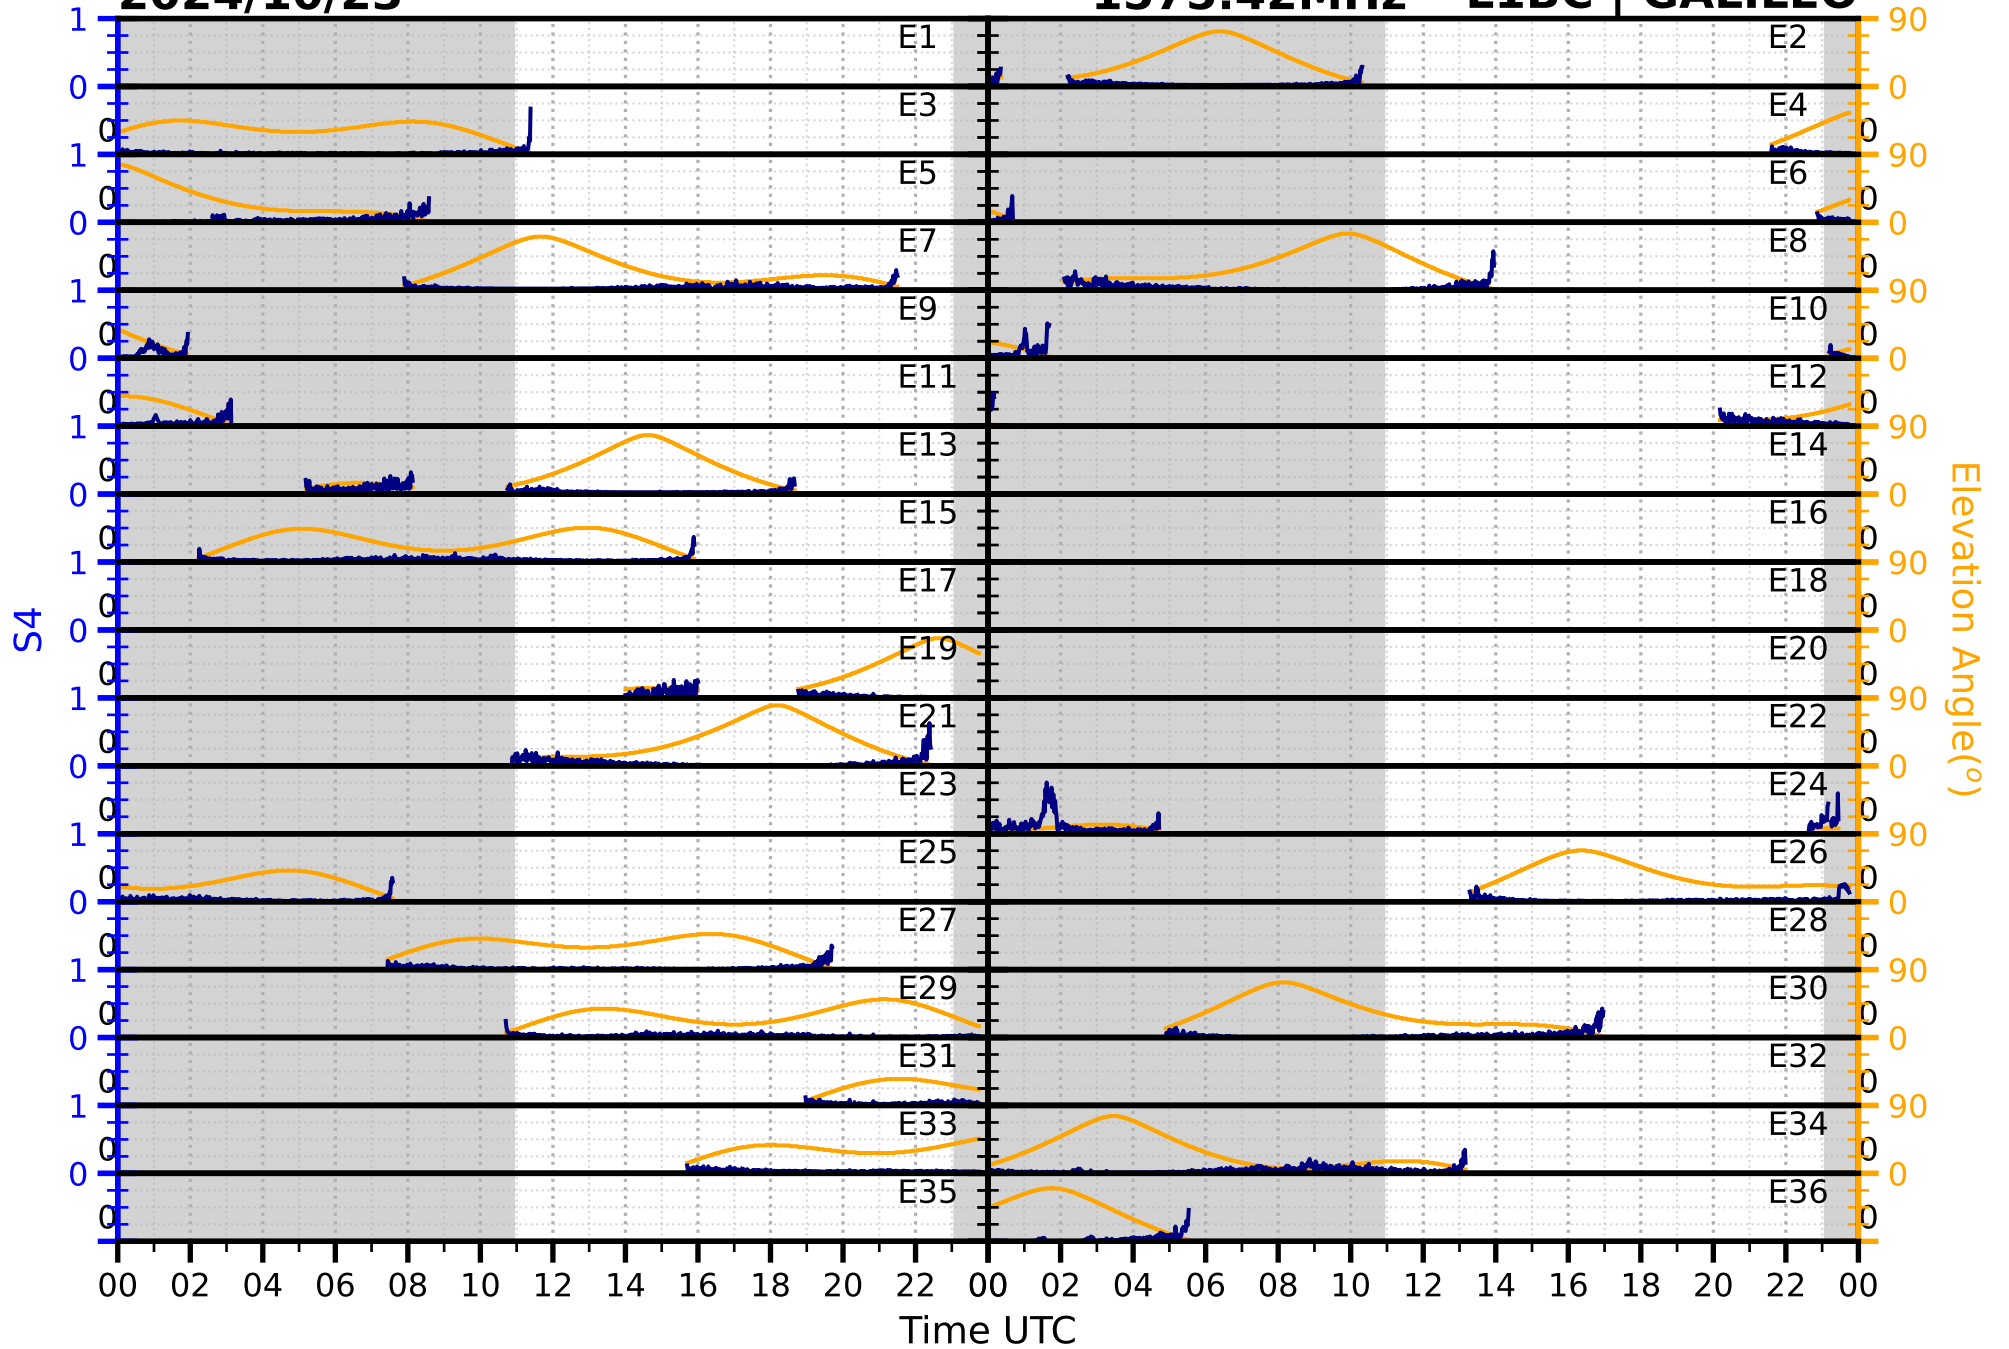

2024/10/23

S4 1575.42MHz

L1CA | GPS

2024/10/23

S4

1575.42MHz

L1BC | GALILEO

2024/10/23

S4

1602MHz

L1CA | GLONASS