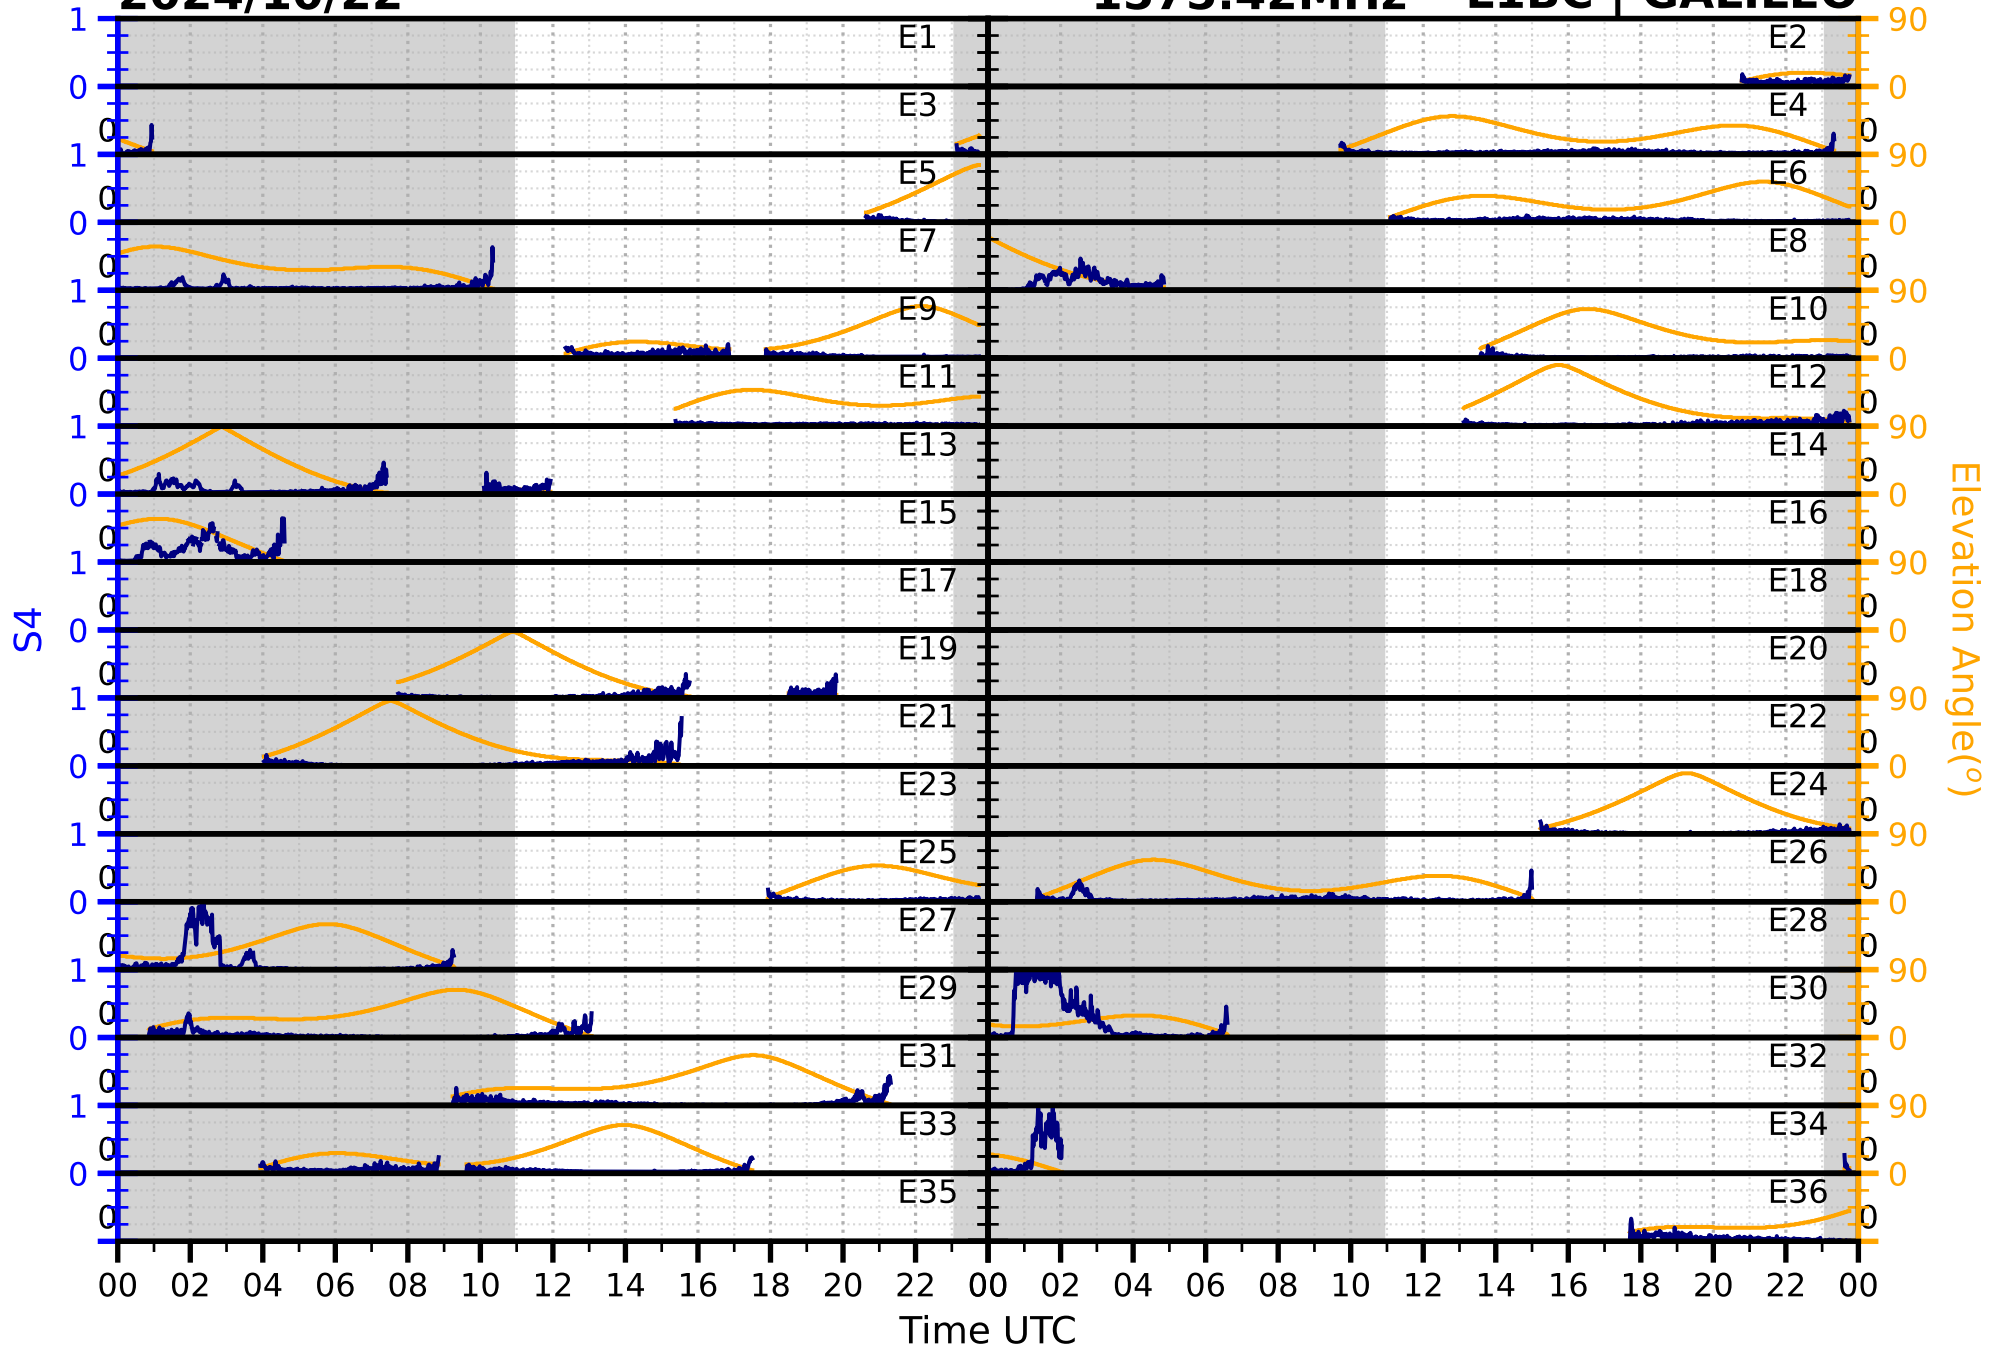

2024/10/22

S4

1575.42MHz

L1CA | GPS

2024/10/22

S4

1575.42MHz

L1BC | GALILEO

2024/10/22

S4

1602MHz

L1CA | GLONASS