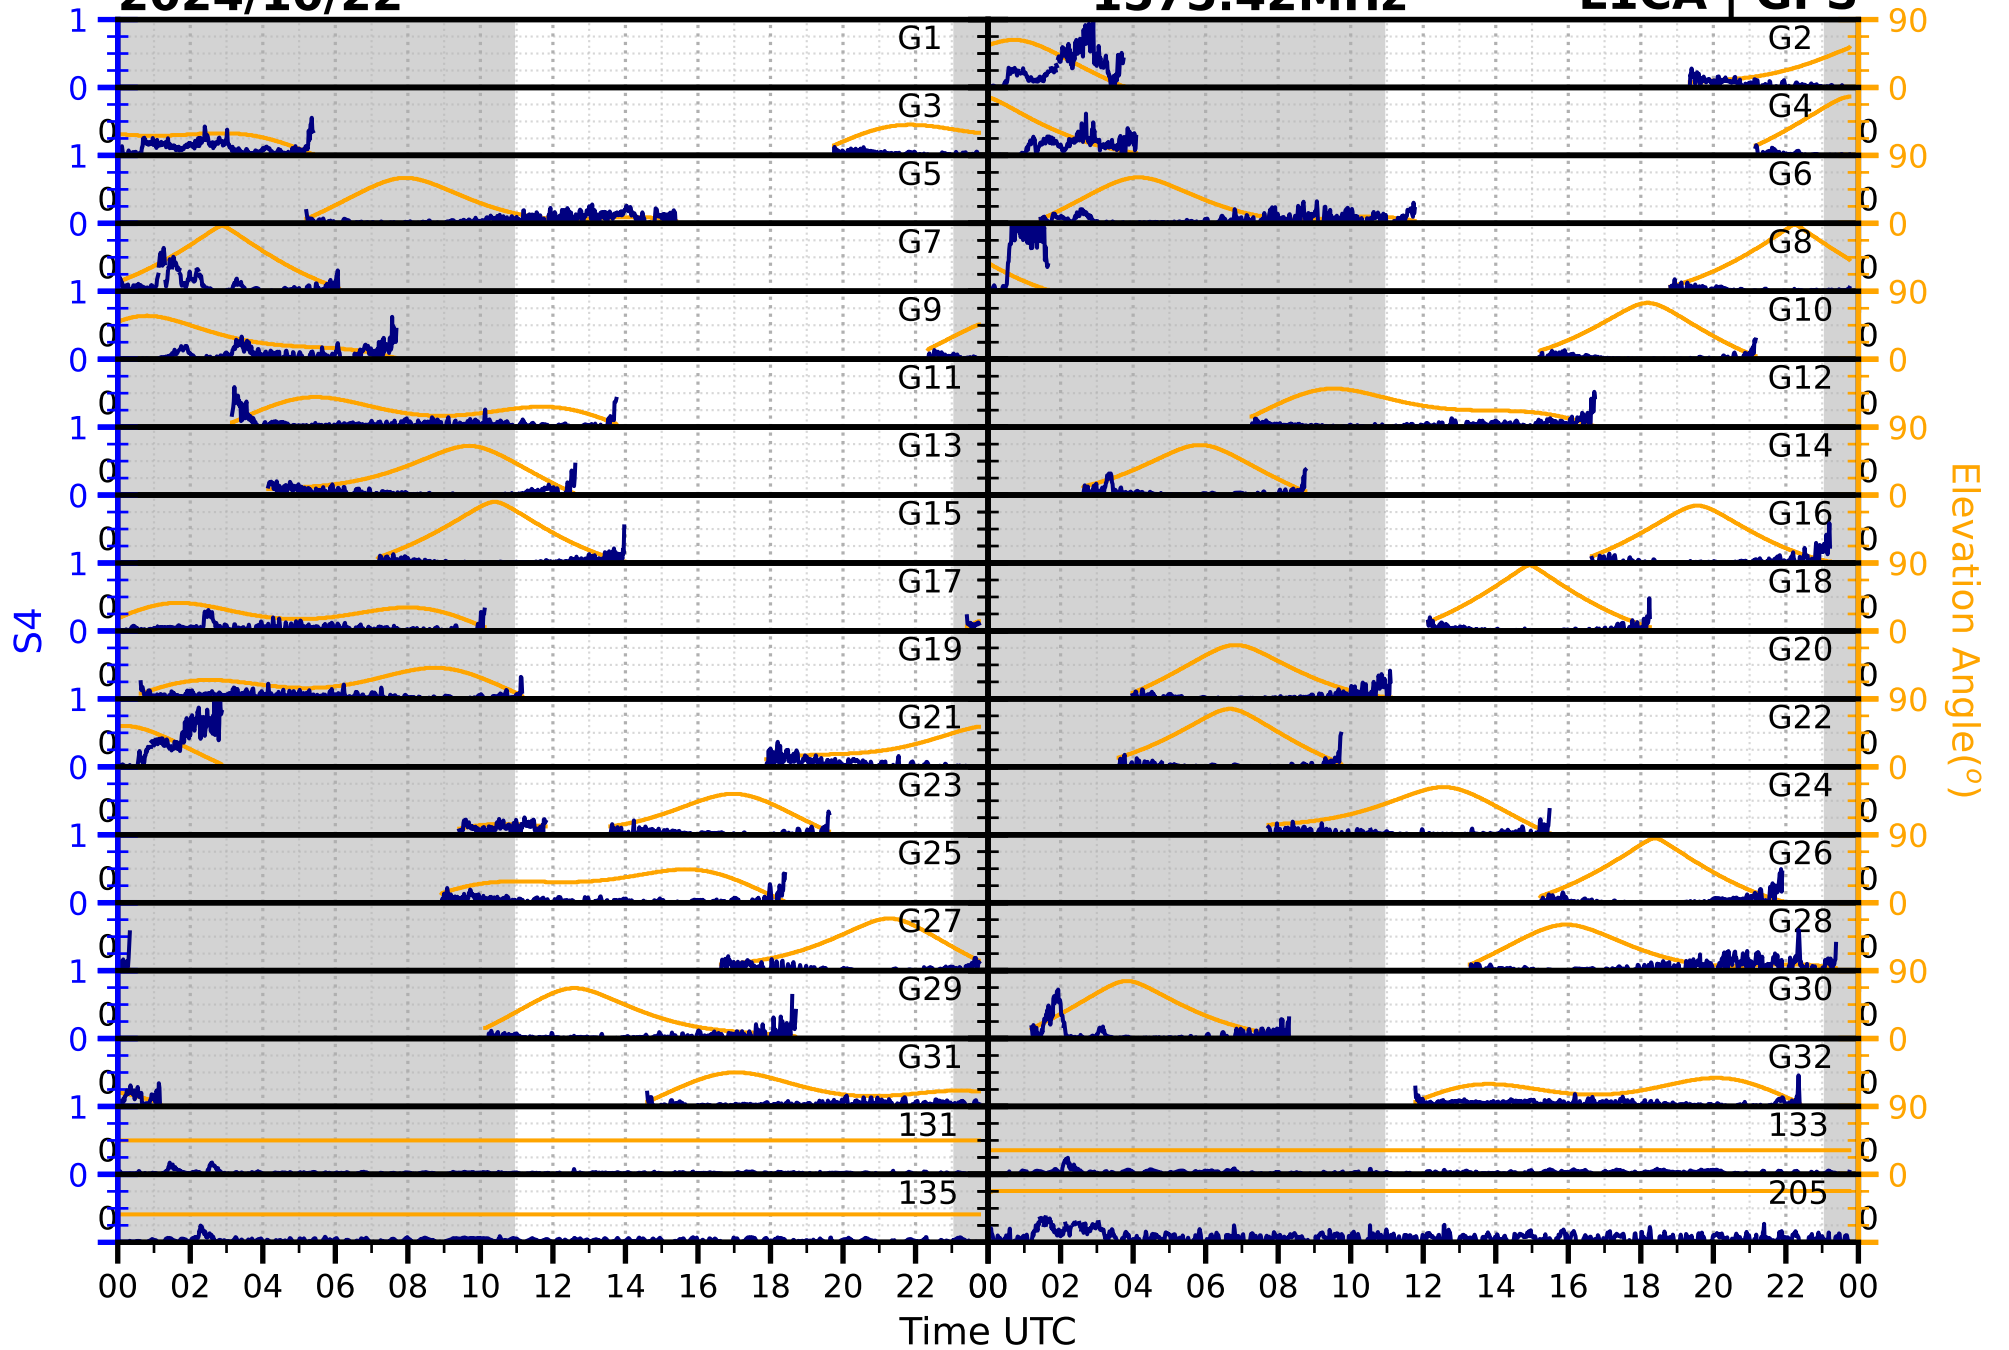

2024/10/22

S4

1575.42MHz

L1CA | GPS

2024/10/22

S4

1575.42MHz

L1BC | GALILEO

2024/10/22

S4

1602MHz

L1CA | GLONASS