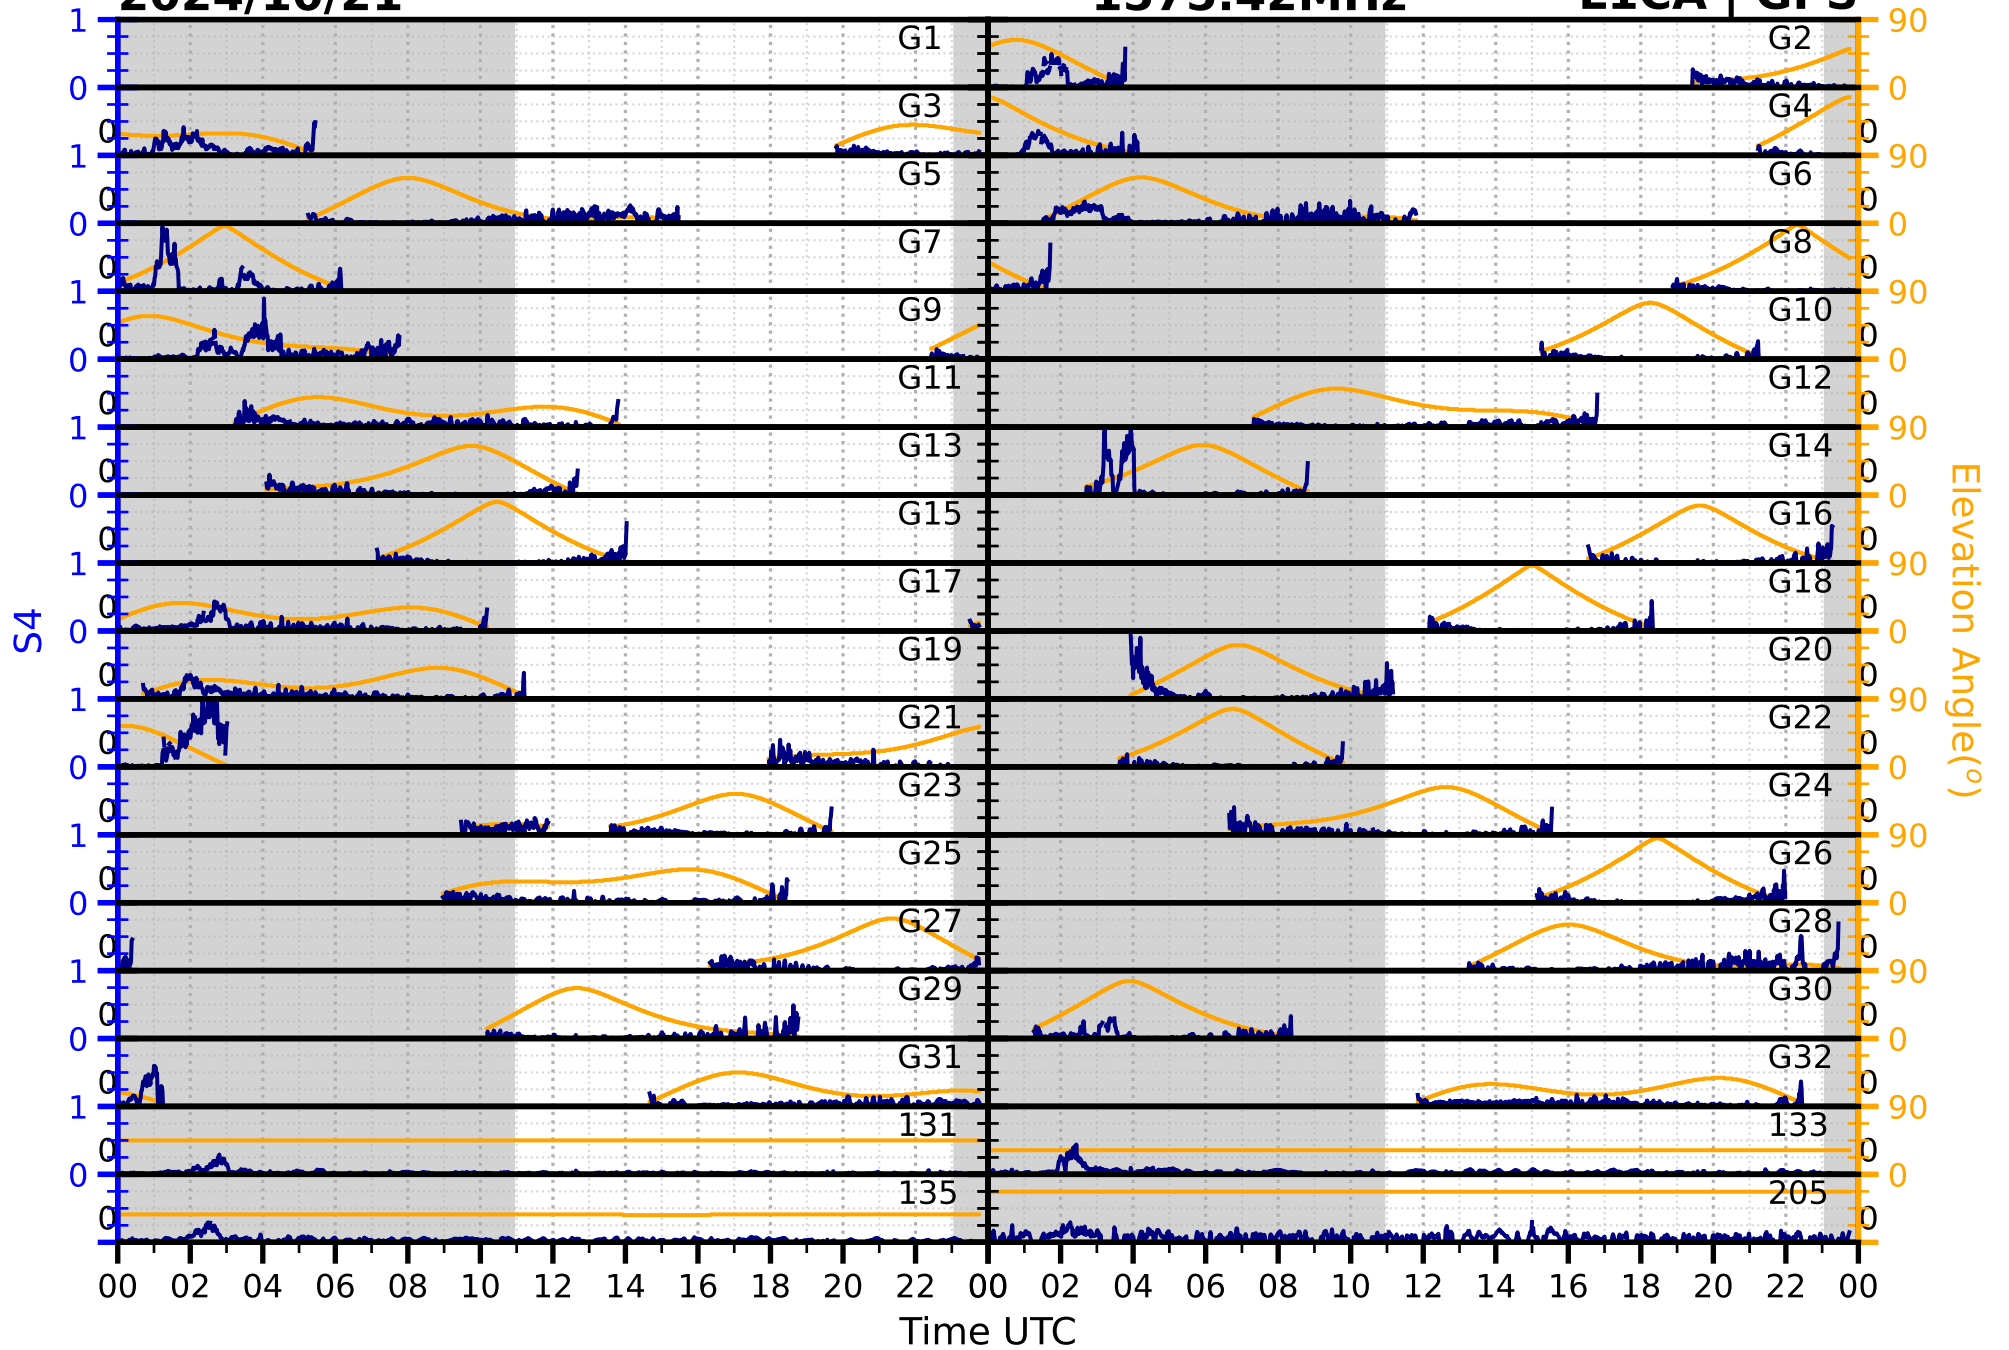

2024/10/21

S4

1575.42MHz

L1CA | GPS

2024/10/21

S4

1602MHz

L1CA | GLONASS