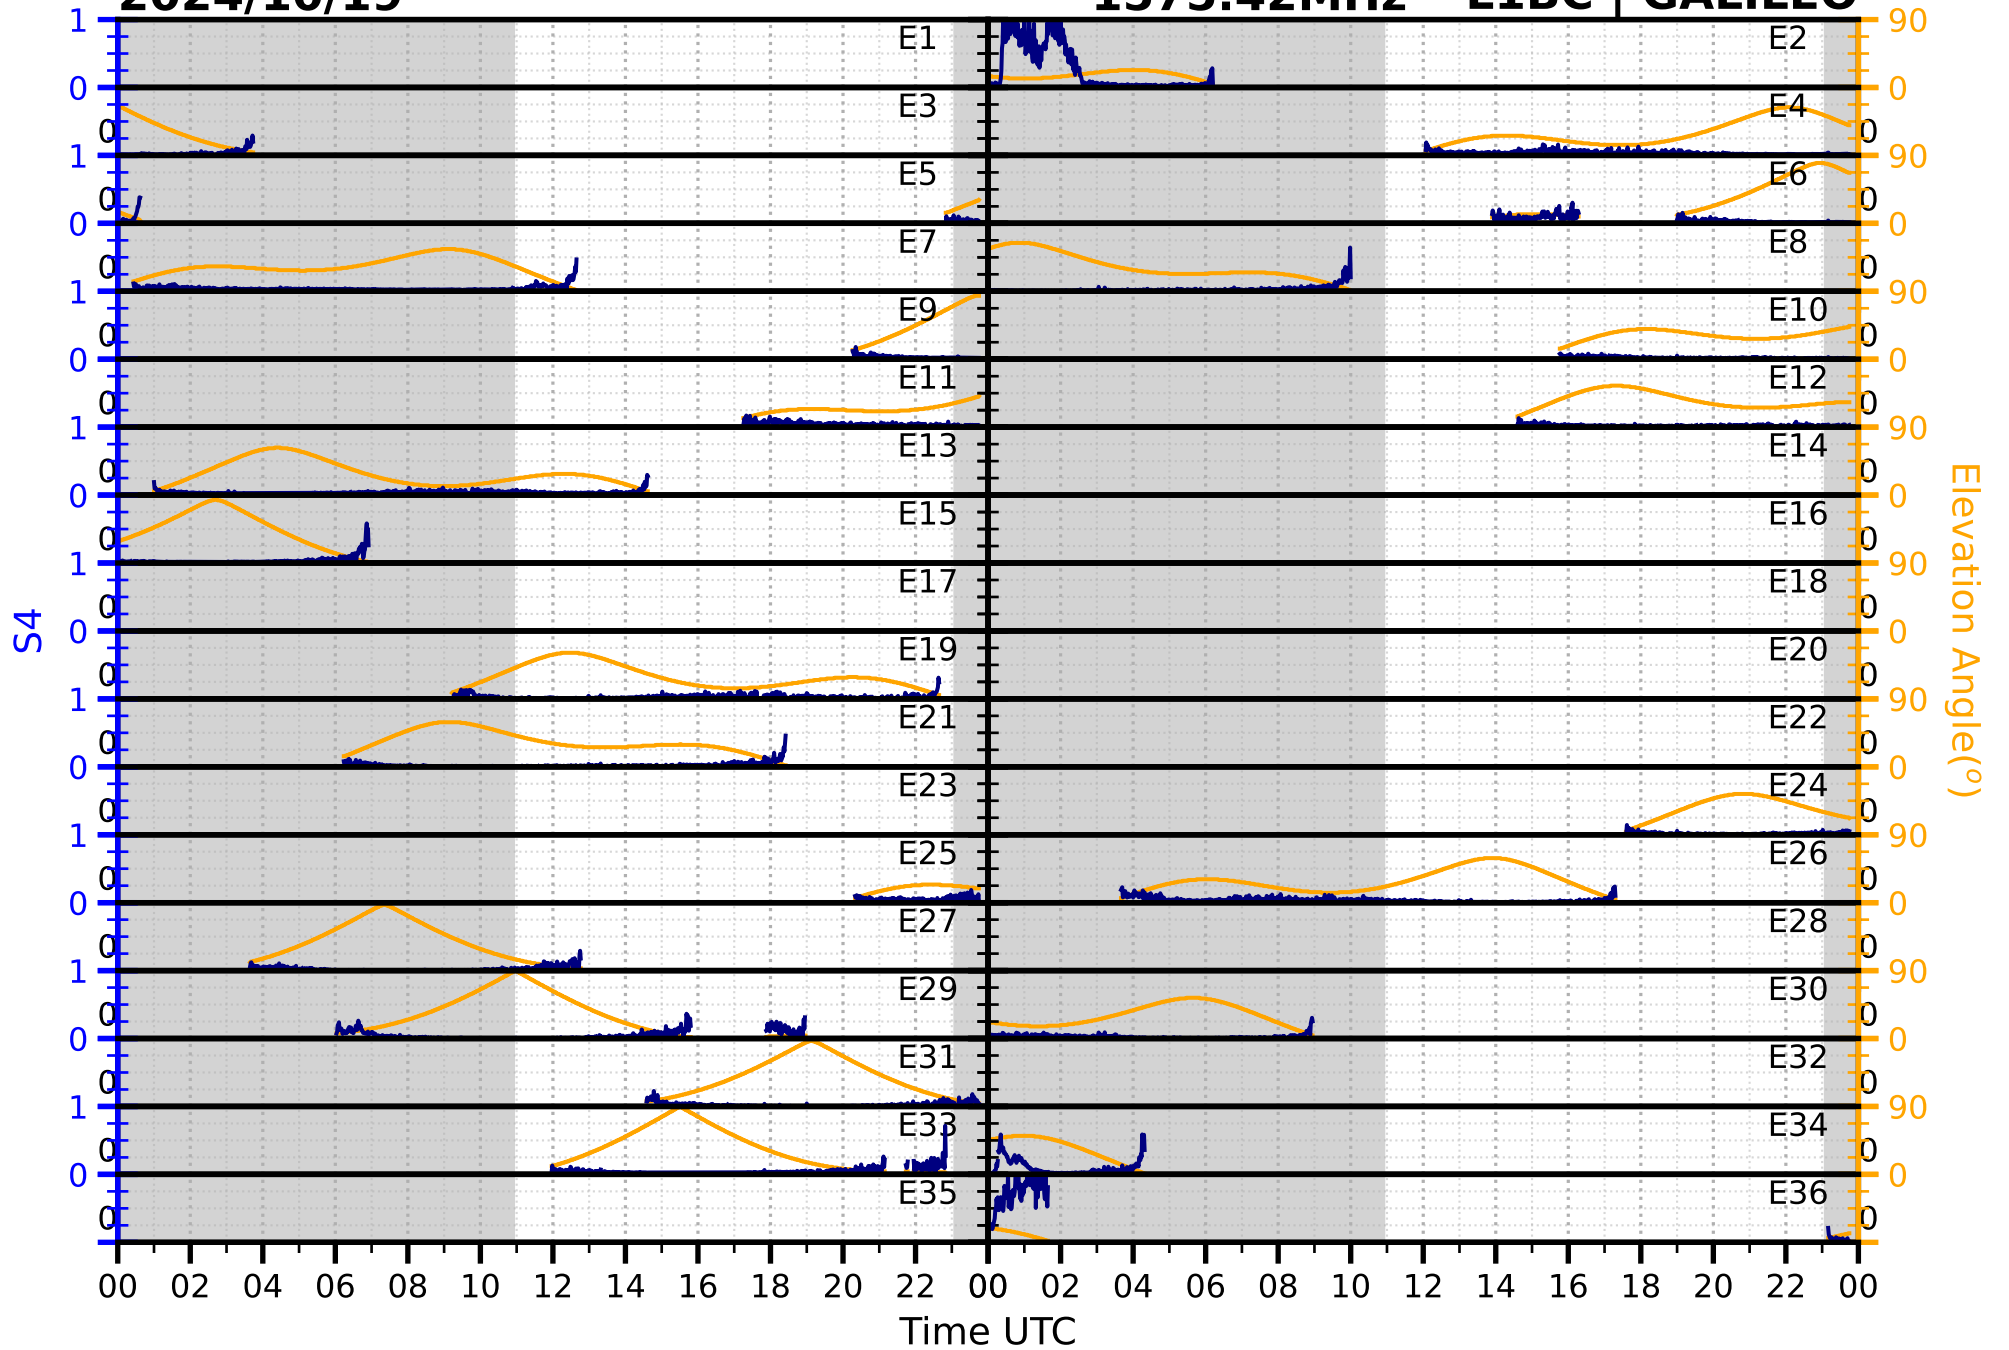

2024/10/19

S4

1575.42MHz

L1CA | GPS

2024/10/19

S4

1575.42MHz

L1BC | GALILEO

2024/10/19

S4

1602MHz

L1CA | GLONASS