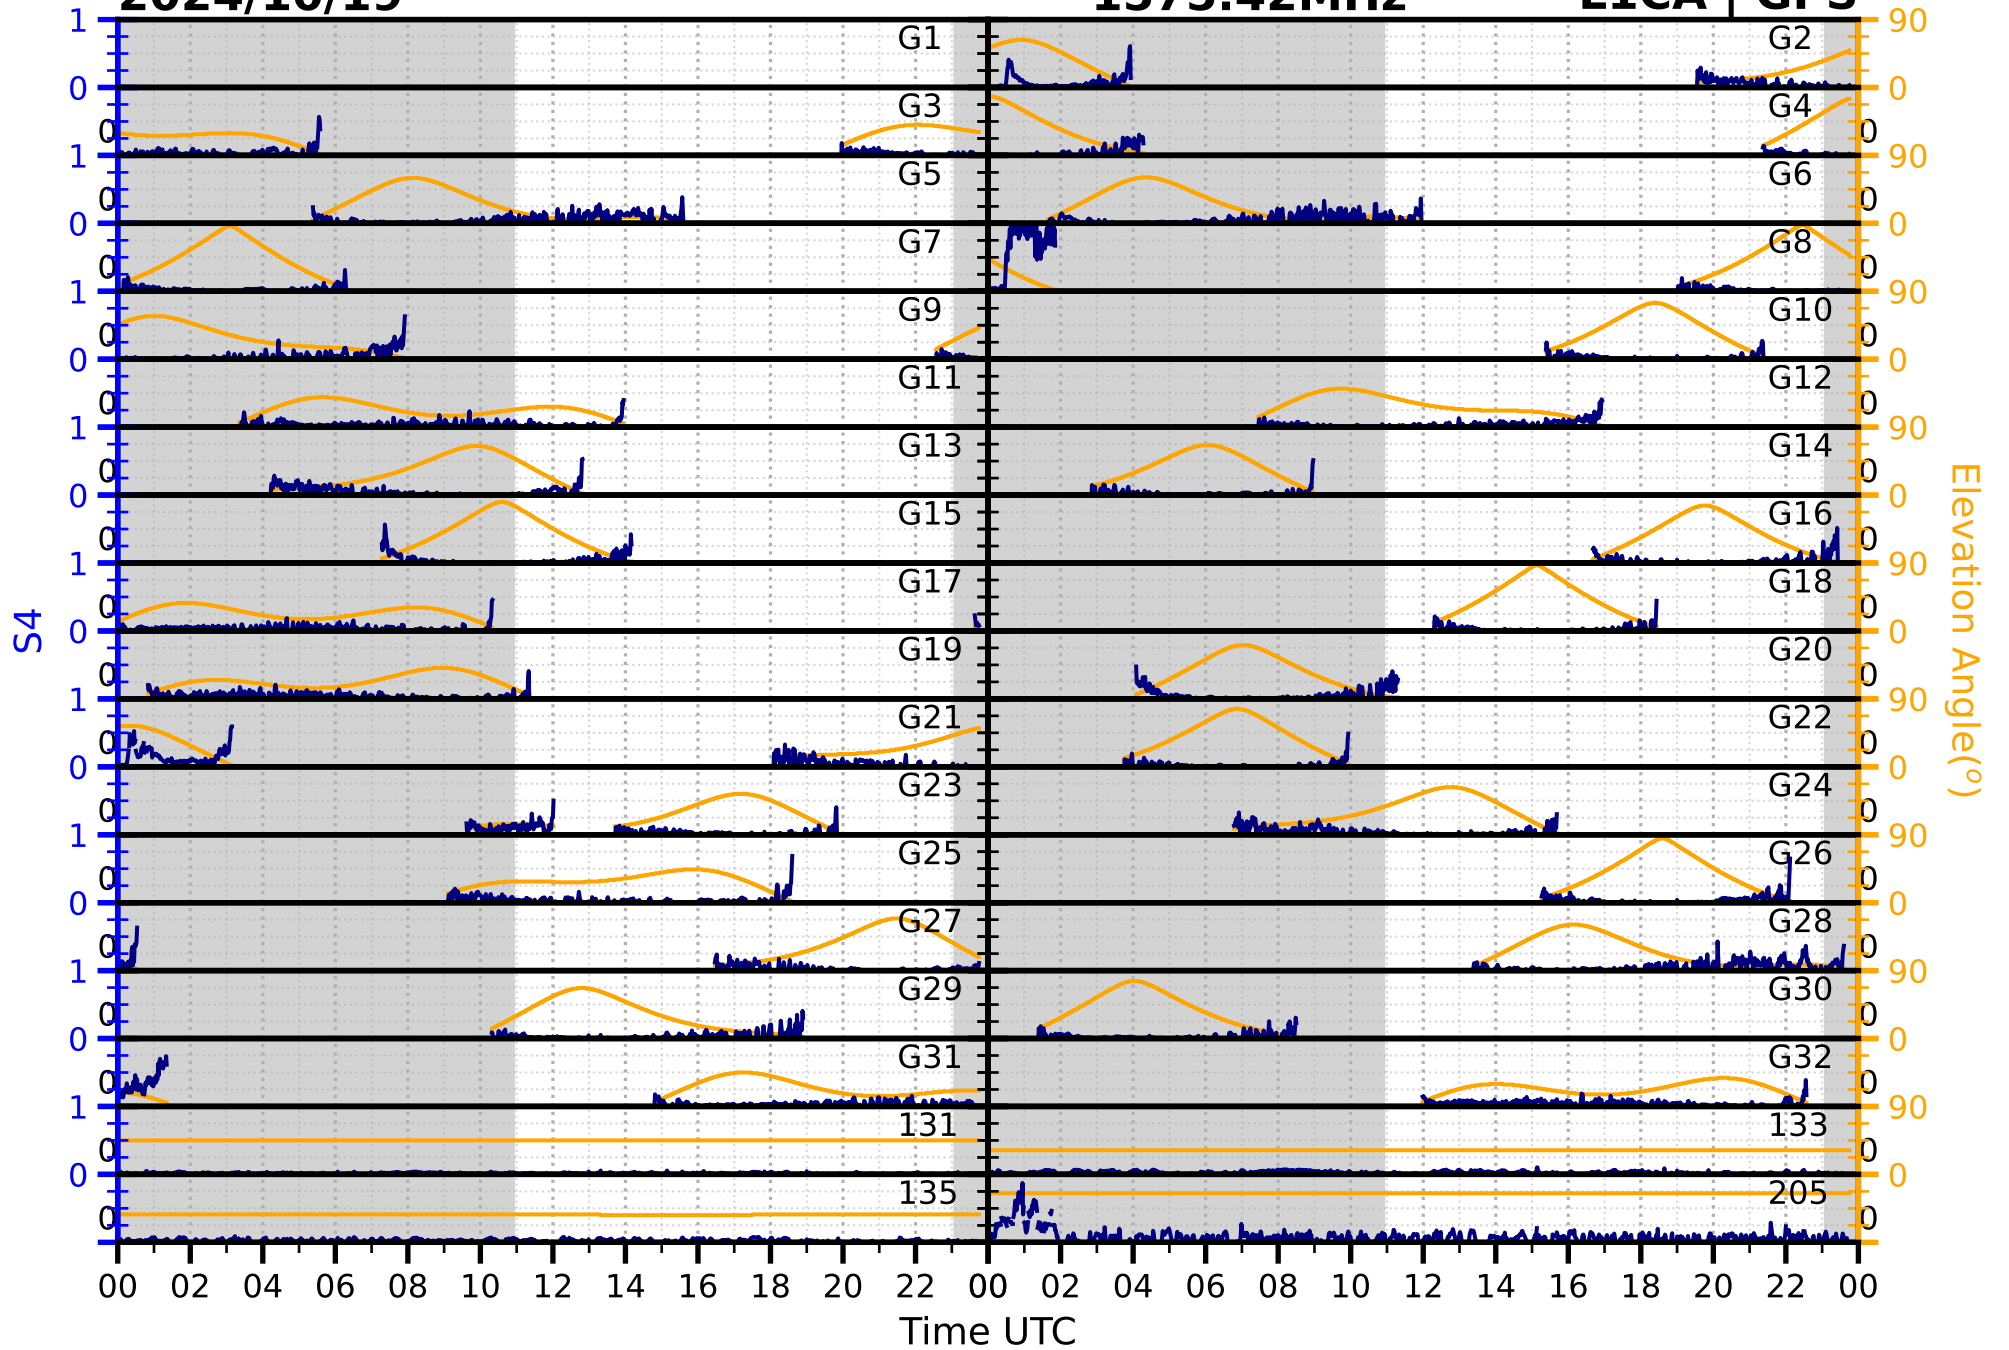

2024/10/19

S4

1575.42MHz

L1CA | GPS

2024/10/19

S4

1575.42MHz

L1BC | GALILEO

2024/10/19

S4

1602MHz

L1CA | GLONASS