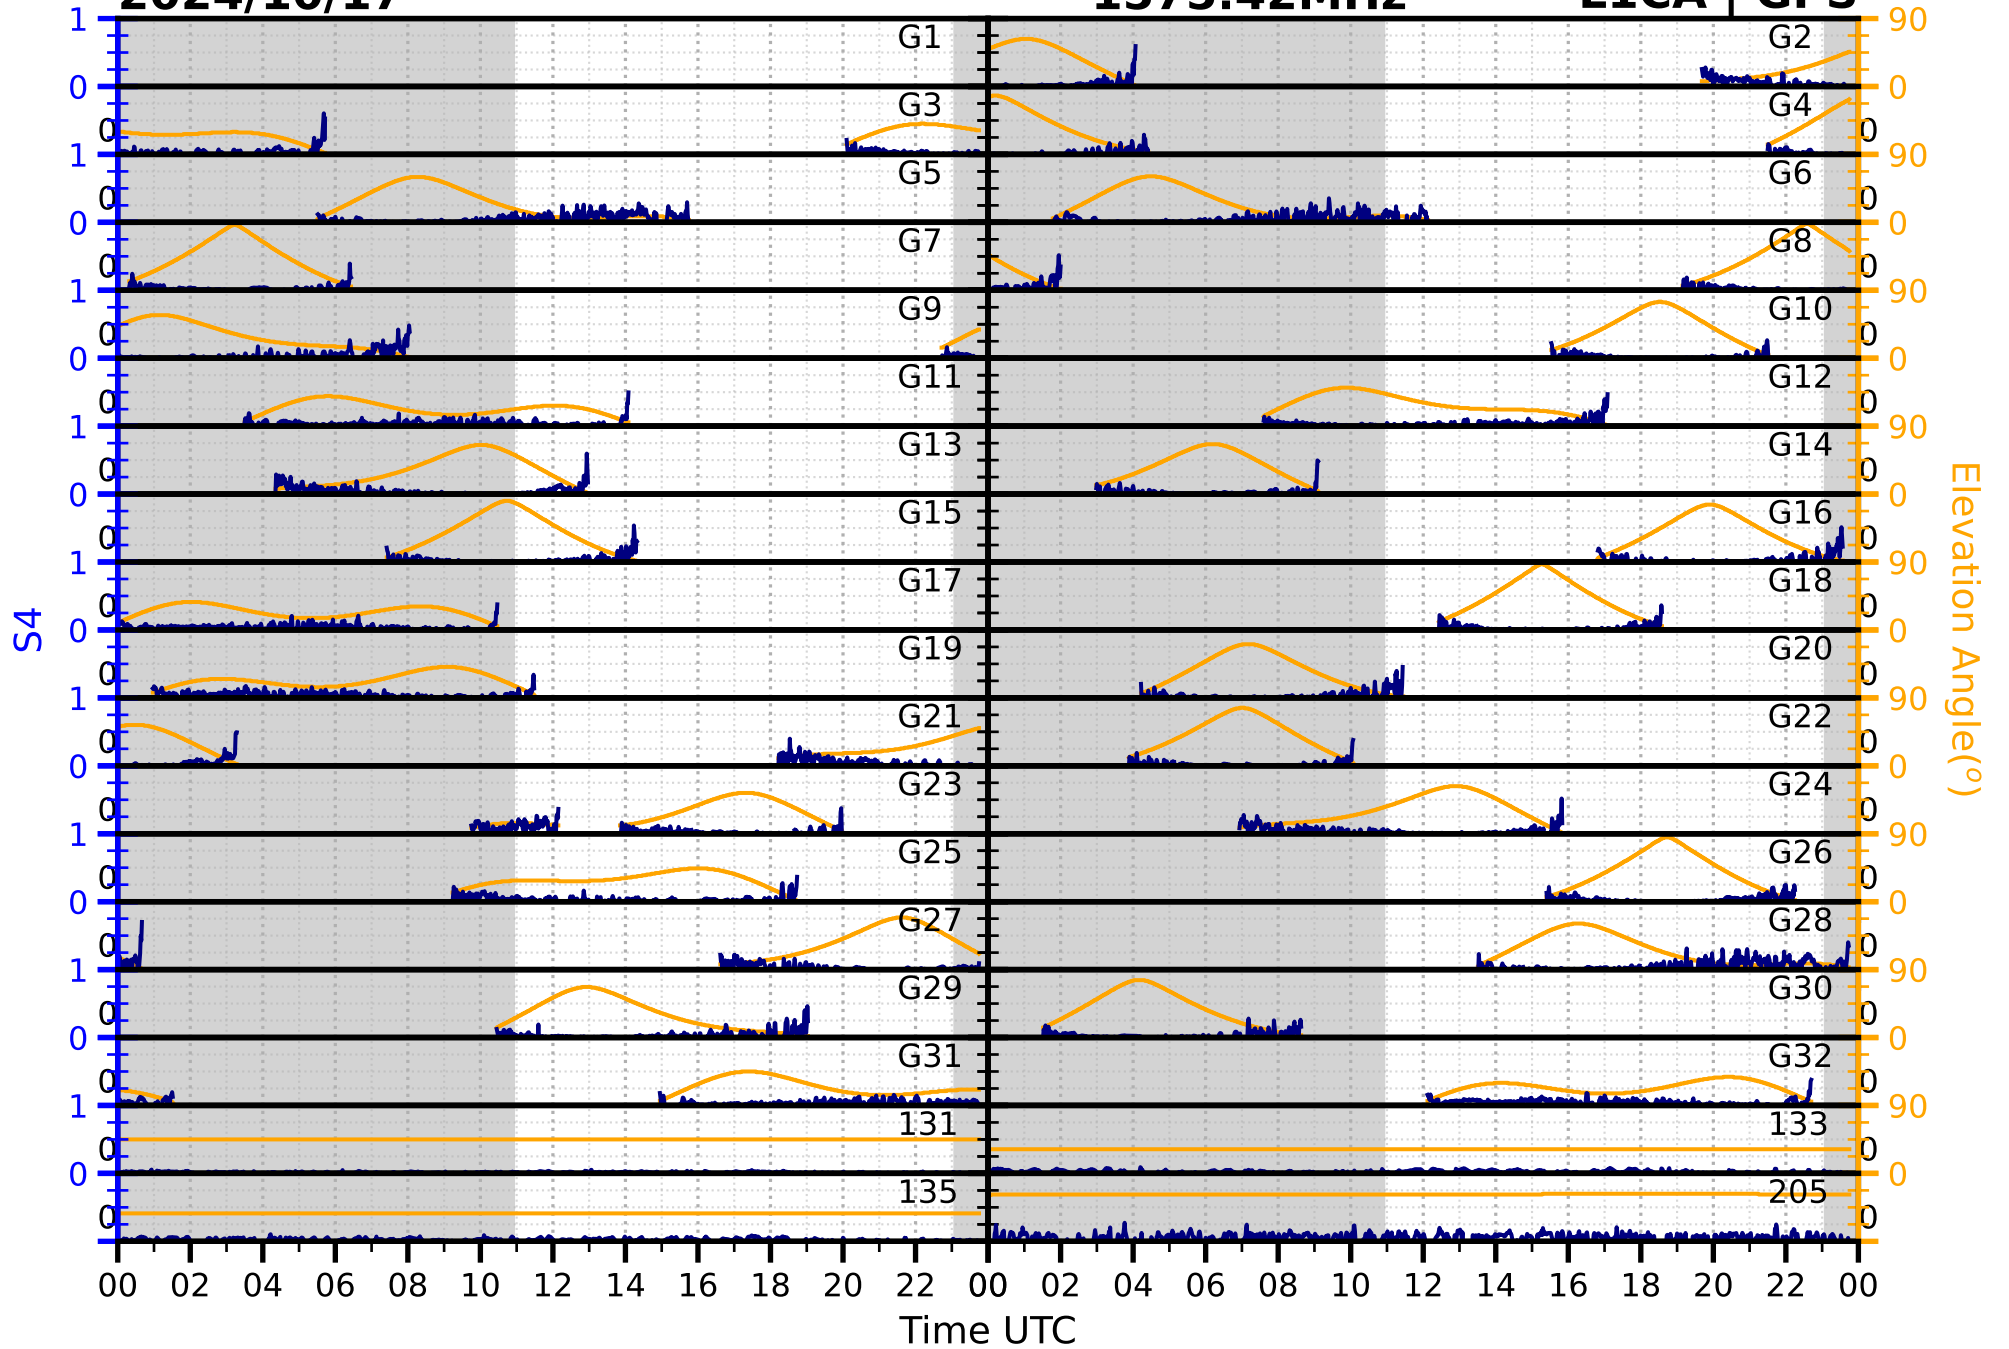

2024/10/17

S4

1575.42MHz

L1CA | GPS

2024/10/17

S4

1575.42MHz

L1BC | GALILEO

2024/10/17

S4

1602MHz

L1CA | GLONASS