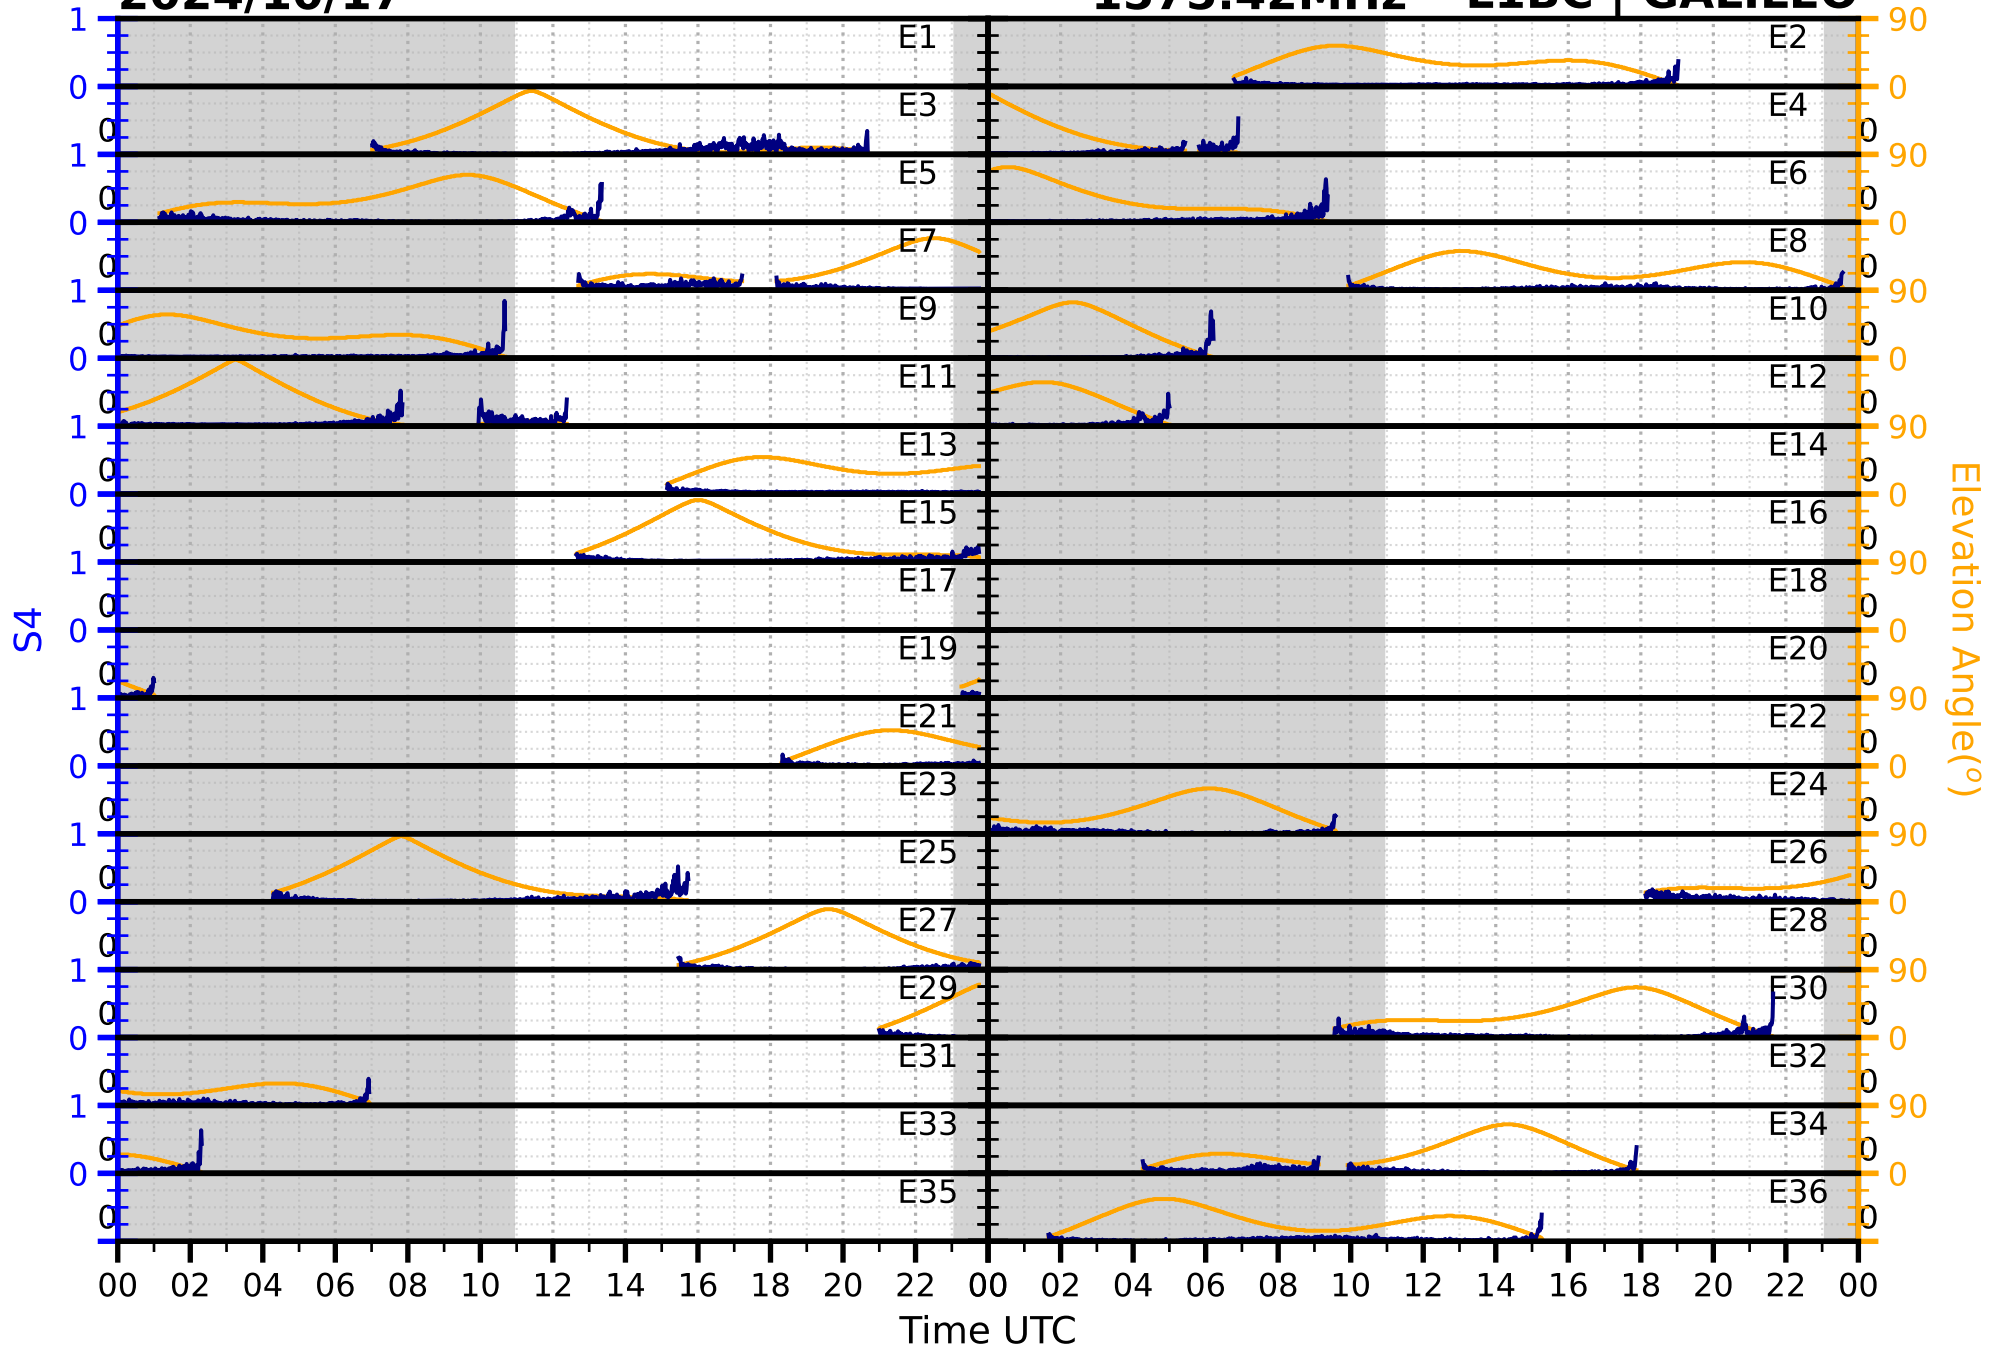

2024/10/17

S4

1575.42MHz

L1CA | GPS

2024/10/17

S4

1575.42MHz

L1BC | GALILEO

2024/10/17

S4

1602MHz

L1CA | GLONASS