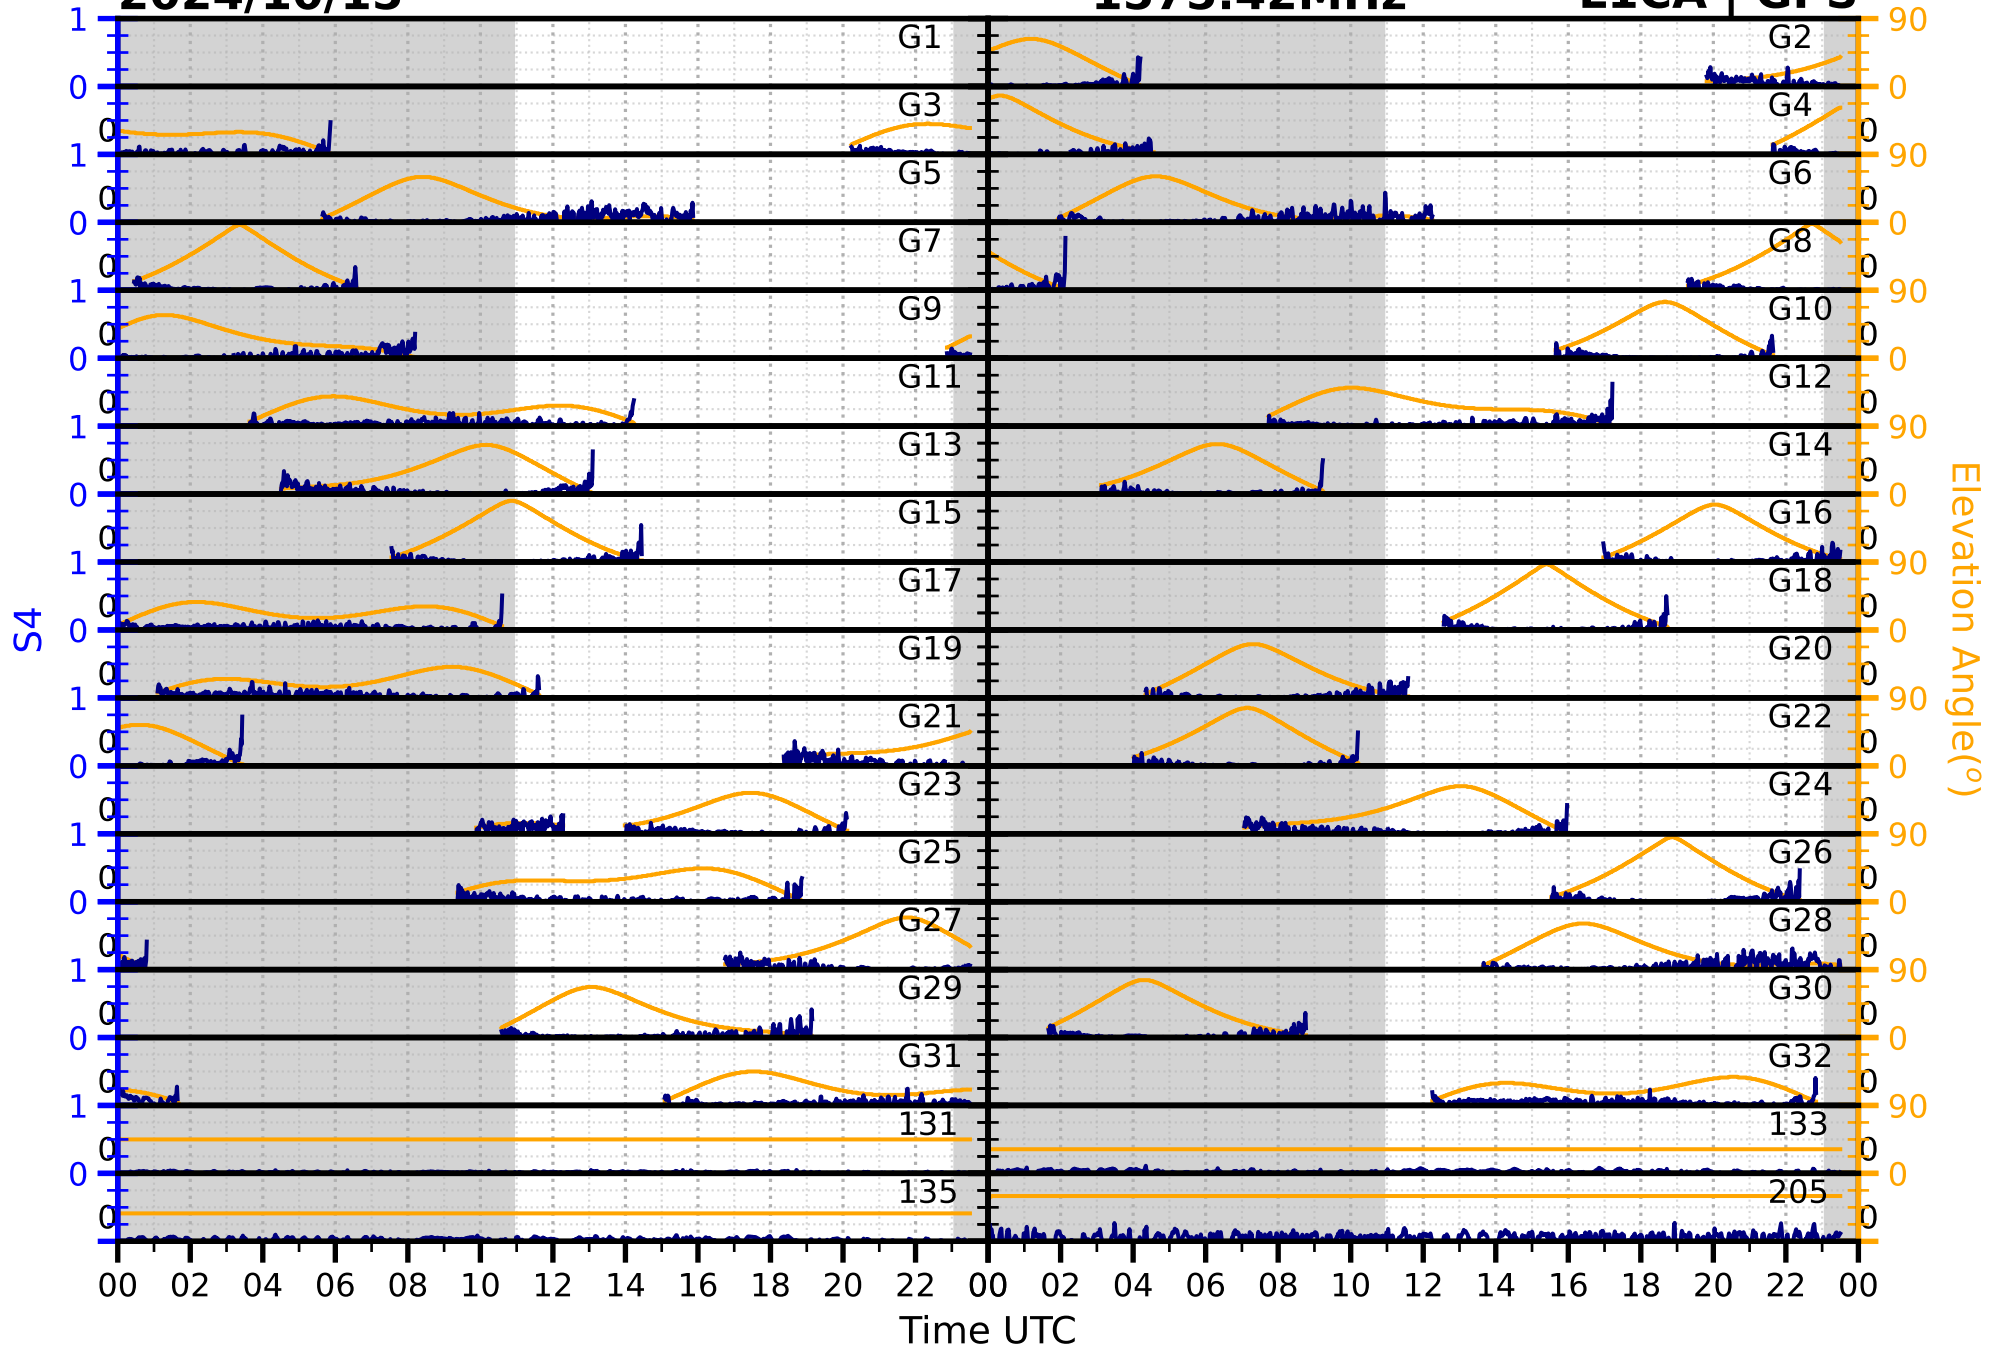

2024/10/15

S4

1575.42MHz

L1CA | GPS

2024/10/15

S4

1575.42MHz

L1BC | GALILEO

2024/10/15

S4

1602MHz

L1CA | GLONASS