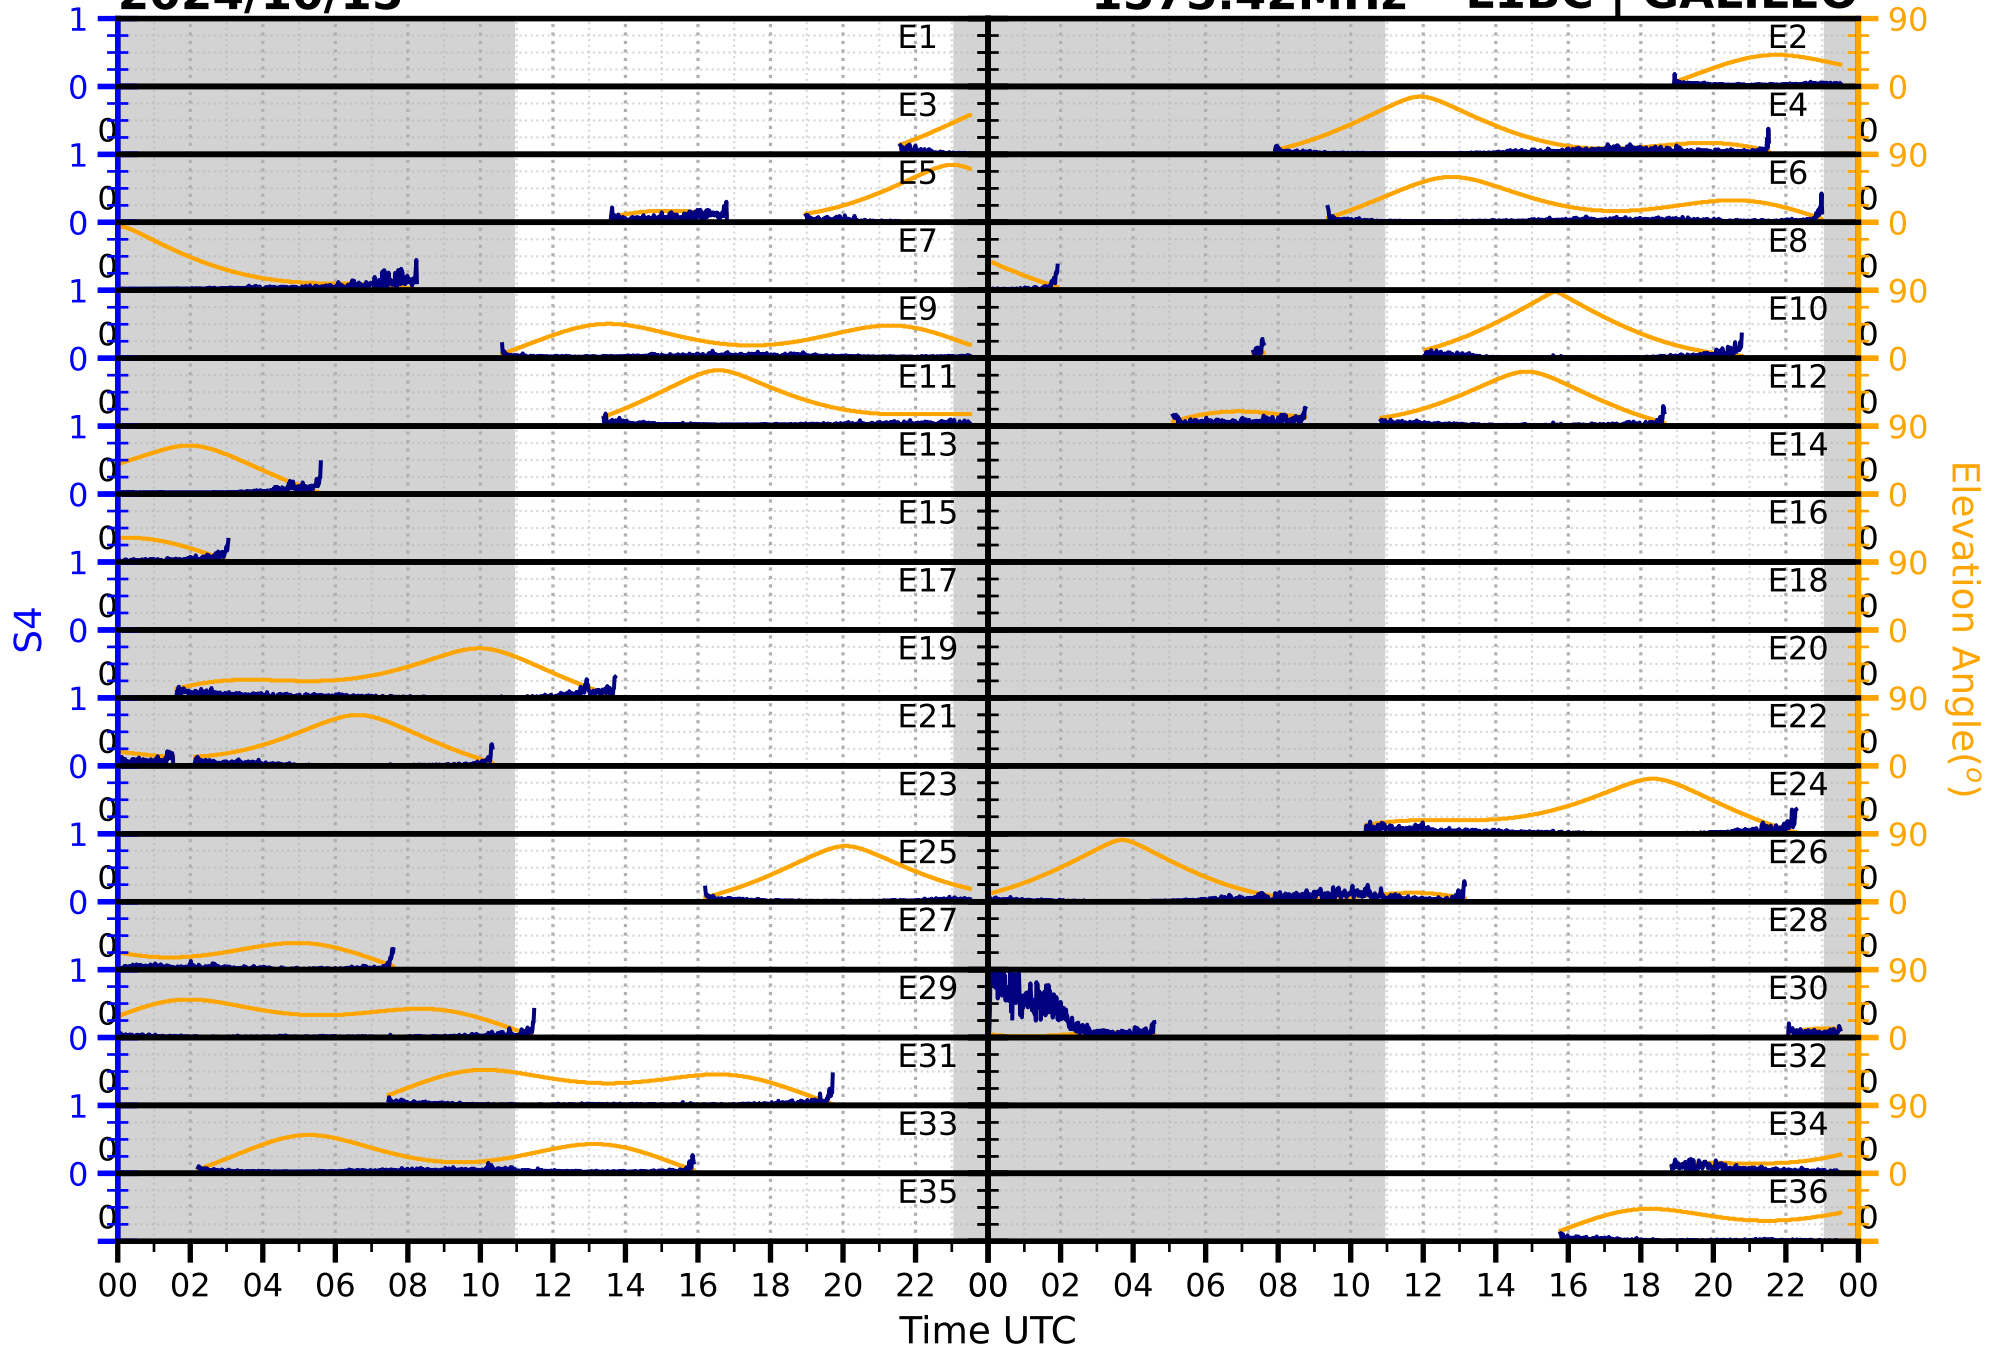

2024/10/15

S4

1575.42MHz

L1CA | GPS

2024/10/15

S4

1575.42MHz

L1BC | GALILEO

2024/10/15

S4

1602MHz

L1CA | GLONASS